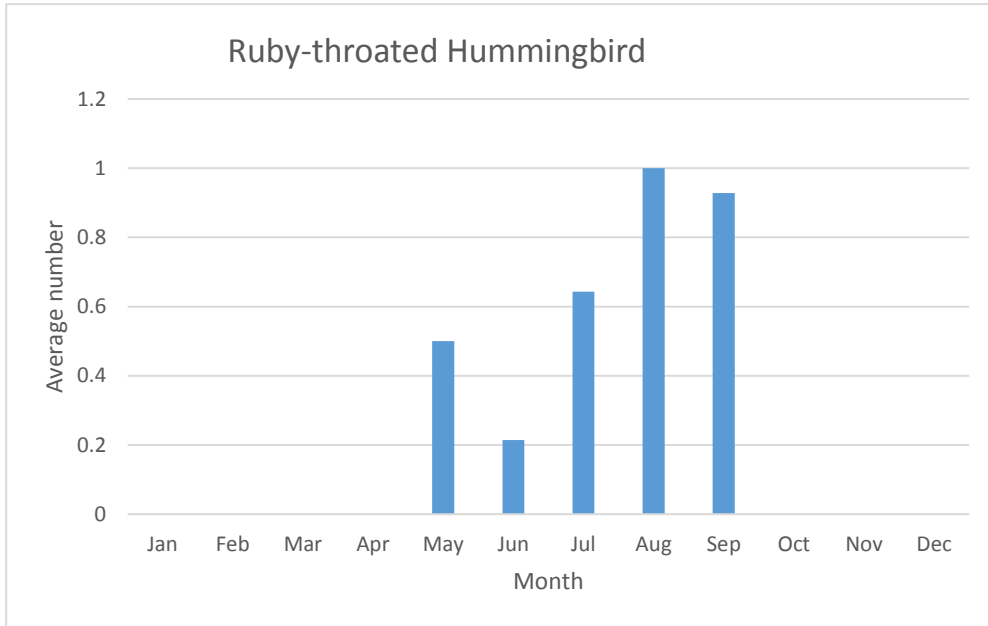

V; max count 1; 1 report: Mar 2011

C; max count 60

Cuckoos

U; max count 2

Black-billed Cuckoo

V; max count 1; 2 reports: Aug 2015, May 2019

Goatsuckers

C; max count 40

Swifts and Hummingbirds

C; max count 167

C; max count 6

Rails, Gallinules, Coots, and Cranes

King Rail

V; max count 1; 3 reports: Jul 2011, Aug 2011, Aug 2015

C; max count 10

C; max count 15