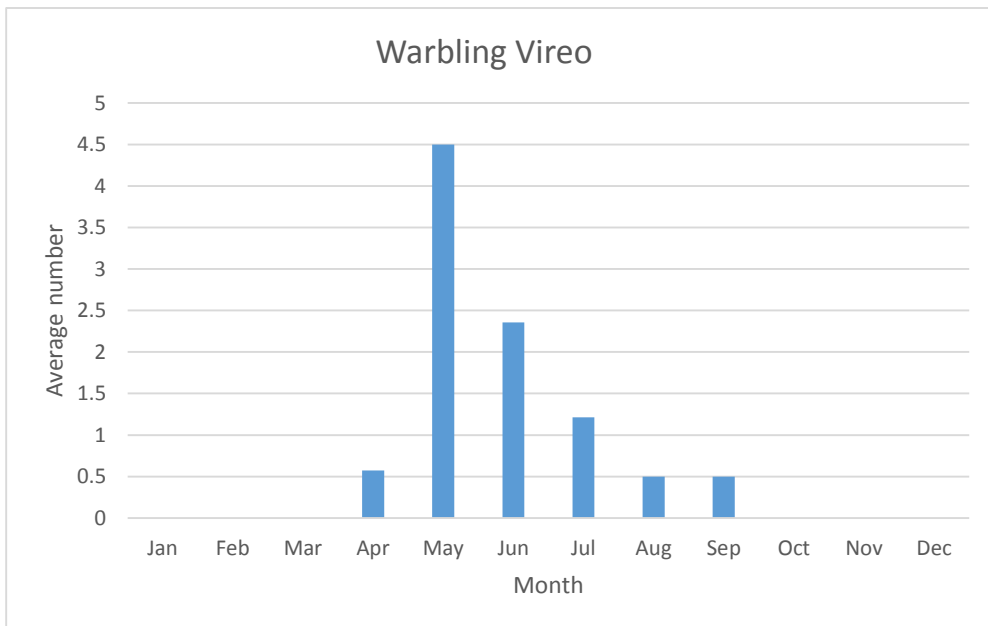

Yellow-bellied Flycatcher

V; max count 1; 1 report: May 2019

Acadian Flycatcher

R; max count 3; 3 reports: May 2011, June 2012, May 2014

U; max count 1

C; max count 46

U; max count 2

C; max count 5

C; max count 12

C; max count 12

Shrikes

Northern Shrike

V; max count 1; 3reports: Mar 2018, Jan 2019, Feb 2019

Vireos

U; max count 2

U; max count 3

U; max count 1

Blue-headed Vireo

R; max count 2; 5 reports: May 2014, Apr 2016, Oct 2016, May 2018, May 2019

C; max count 14

U; max count 3

Crows and Jays

C; max count 54

C; max count 250