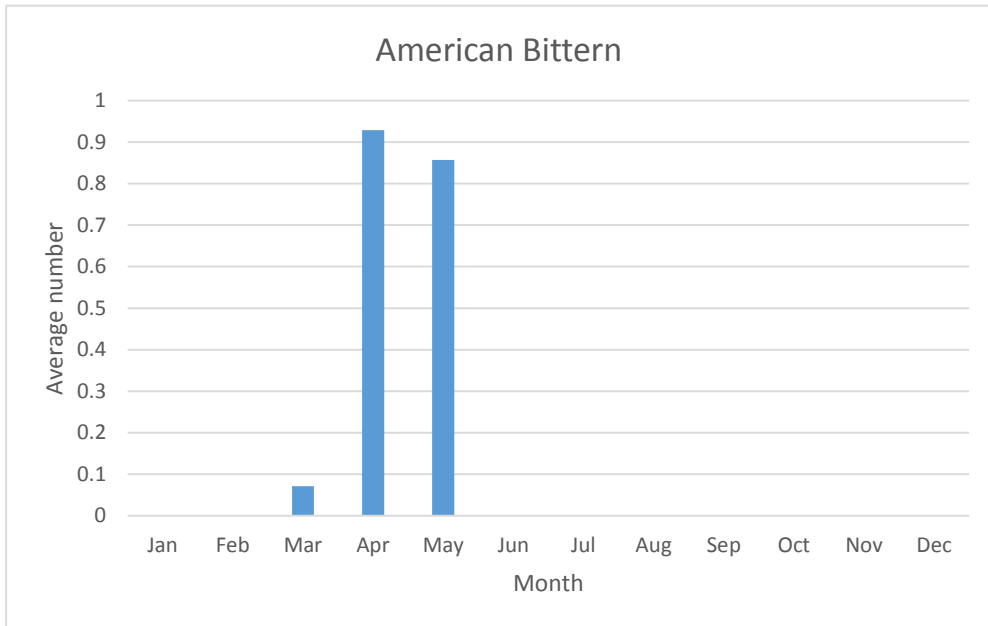

U; max count 4