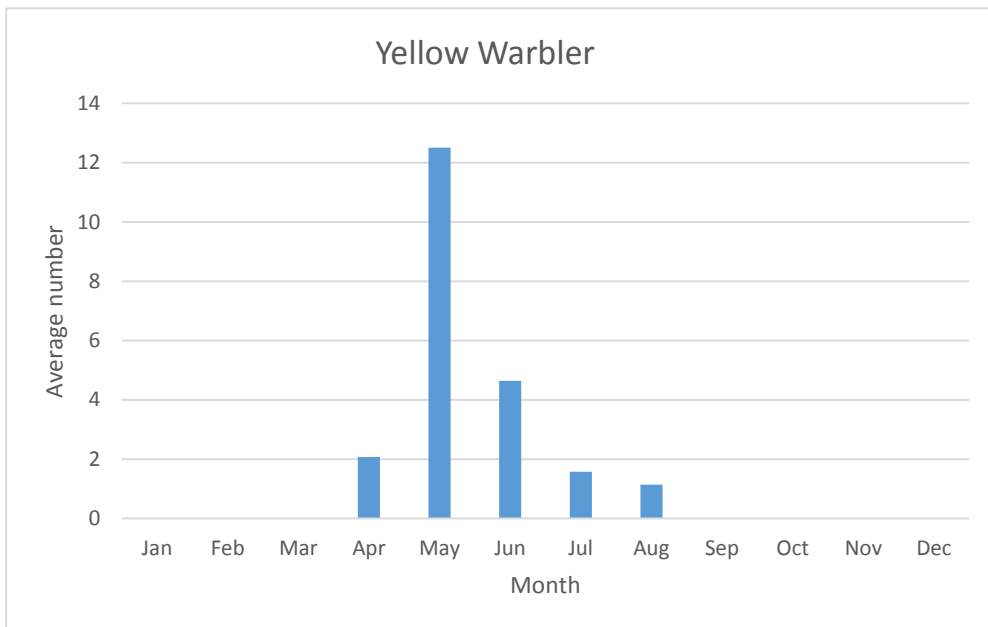

U; max count 4

U; max count 5

Orange-crowned Warbler

V; max count 1; 4 reports: Apr 2006, May 2014, Oct 2014, Oct 2019

U; max count 6

Connecticut Warbler

V; max count 1; 1 report Sep 2015

C; max count 59

Hooded Warbler

V; max count 1; 1 report Aug 2019

U; max count 13

Cape May Warbler

V; max count 3; 2 reports: May 2014, Oct 2015

Northern Parula

V; max count 9; 3 reports: May 2011, Aug 2018, May 2019

U; max count 2

Bay-breasted Warbler

V; max count 1; 3 reports: Sep 2016, May 2019, Oct 2019

Blackburnian Warbler

V; max count 3; 3 reports: May 2014, Sep 2016, May 2019

C; max count 47

U; max count 5

U; max count 3

Black-throated Blue Warbler

R; max count 1; 5 reports: May 2006, May 2016, Oct 2017, May 2019, Oct 2019

U; max count 13

Pine Warbler

V; max count 2; 2 reports: Apr 2012, May 2014

C; max count 18

Prairie Warbler

V; max count 1; 2 reports: May 2012, May 2019