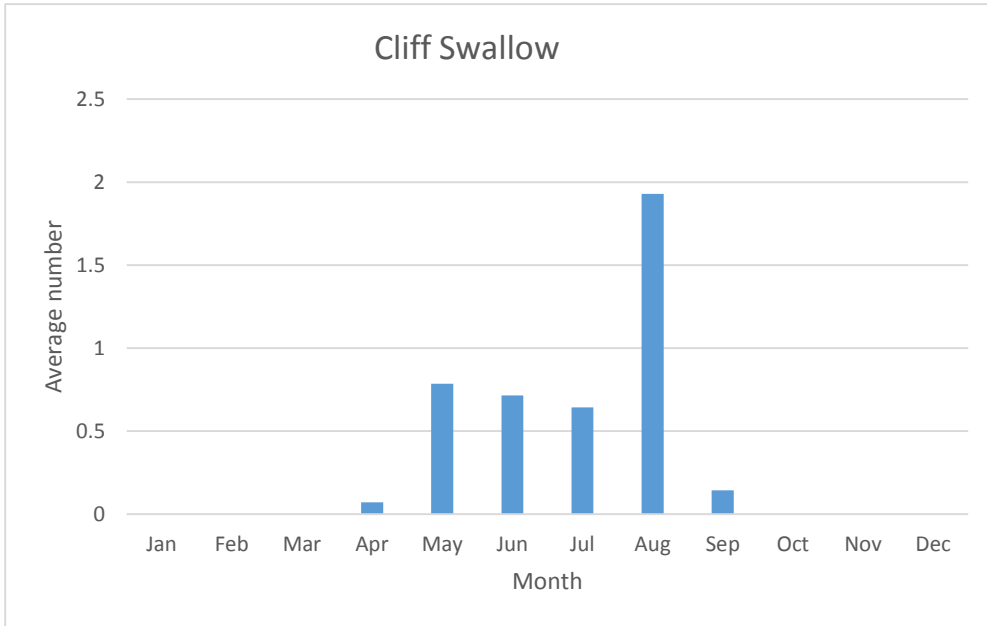

U; max count 1

Blue-headed Vireo

R; max count 2; 5 reports: May 2014, Apr 2016, Oct 2016, May 2018, May 2019

C; max count 14

U; max count 3

Crows and Jays

C; max count 54

C; max count 250

Larks

C, but numbers much reduced since marsh restoration; max count 30

Swallows

C; max count 500

C; max count 347

C; max count 150

C; max count 300

C; max count 20

C; max count 200

Chickadees and Titmice

C; max count 6

Black-capped Chickadee

V; max count 2; 3 reports: Oct 2017, Nov 2018, Nov 2019

C; max count 6

Nuthatches and Creeper

Red-breasted Nuthatch