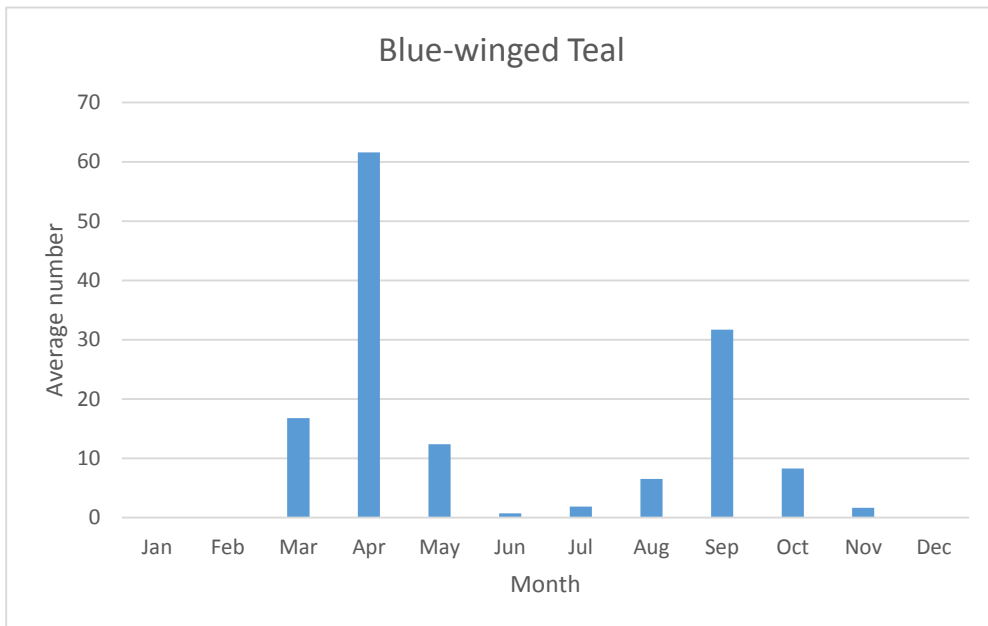

Swans, Geese, and Ducks

Black-bellied Whistling-Duck

V; max count 1; 1 report: Aug-Oct 2019

Snow Goose

V; max count 2; 2 reports: Dec 2013, Feb 2016

Greater White-fronted Goose

R; max count 75; 5 reports: Mar 2011, Apr 2015, Feb 2016, Oct 2016, Feb 2019

Cackling Goose

V; max count 8; 1 report: Jan 2013

C; max count 1000

C; max count 32

Trumpeter Swan

V; max count 3; 2 reports: Nov 2017, Mar 2018

U; max count 13

C; max count 156