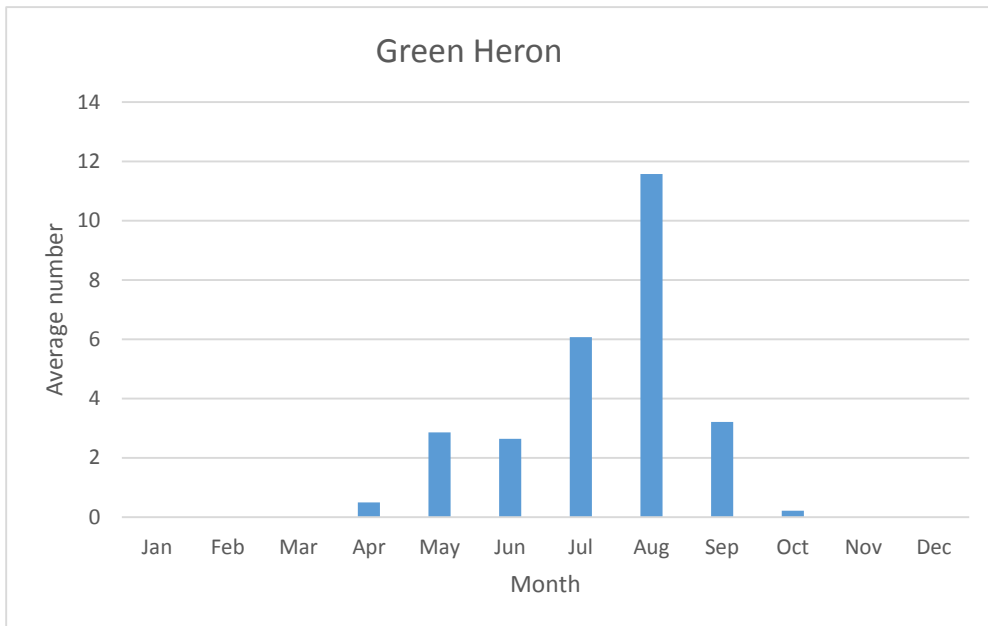

U; max count 7

U; max count 3

U; max count 6

Loons

Common Loon

V; max count 1; 2 reports: Apr 12, May 12

Cormorants

C; max count 145

Pelicans, Bitterns and Herons

U; max count 9

U; max count 4

U; max count 6

C; max count 121

C; max count 105

Snowy Egret

V; max count 1; 1 report, Aug 2011

R; max count 7; 7 reports, most recent Apr 2015

C; max count 58

C since 2012; max count 11

Ibis (*Plegadis sp*)

V; max 1; 1 report: May 10

American Vultures, Osprey, Hawks and Eagles

C; max count 137

C since 2012; max count 2