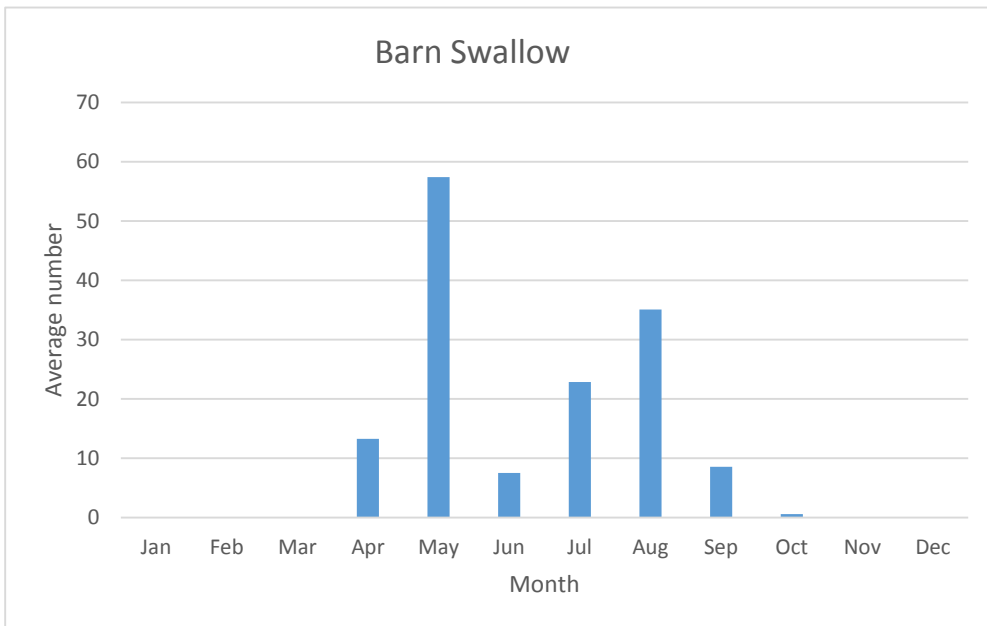

U; max count 1

Blue-headed Vireo

R; max count 2; 5 reports: May 2014, Apr 2016, Oct 2016, May 2018, May 2019

C; max count 14

U; max count 3

Crows and Jays

C; max count 54

C; max count 250

Larks

C, but numbers much reduced since marsh restoration; max count 30

Swallows

C; max count 500

C; max count 347

C; max count 150

C; max count 300

C; max count 20

C; max count 200

Chickadees and Titmice

C; max count 6

Black-capped Chickadee

V; max count 2; 3 reports: Oct 2017, Nov 2018, Nov 2019

C; max count 6

Nuthatches and Creeper

Red-breasted Nuthatch