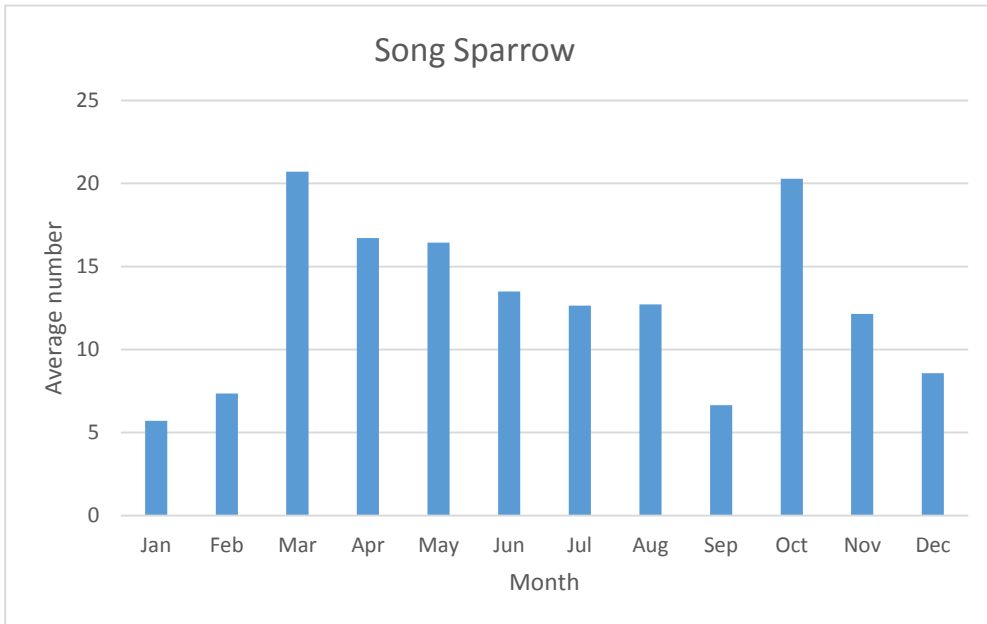

Pine Siskin

V; max count 3; 2 reports: Oct 2014, Oct 2015

C; max count 270

Longspurs and Snow Bunting

Snow Bunting

R; max count 100; 4 reports: Jan 2006, Jan 2007, Dec 2015, Nov 2019

Towhees and Sparrows

C; max count 4

C; max count 200

C; max count 25

U; max count 2

C; max count 10

C; max count 5

C; max count 15

U; max count 6

LeConte's Sparrow

V; max count 1; 1 report: Apr 2012

Nelson's Sparrow

R; max count 1; 4 reports: May 2010, May 2014, May 2015, Sep 2018

U; max count 8

C; max count 69

C; max count 3

C; max count 21

C; max count 100