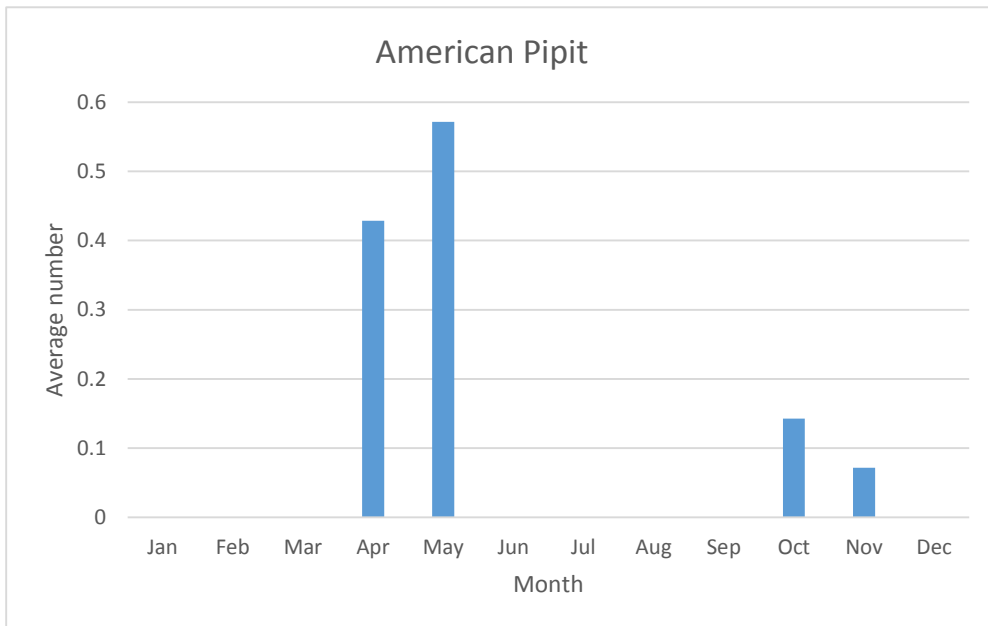

R; max count 1; 6 reports: Feb 2006, Apr 2012, May 2014, Oct 2016, Apr 2019, Oct 2019

U; max count 4

C; max count 1444

Mockingbirds, Thrashers, and allies

C; max count 33

C; max count 5

Northern Mockingbird

R; max count 1; 5 reports: Apr 2011, May 2011, Aug 2012, Feb 2013, Apr 2019

Starlings

C; max count 3000

Waxwings

C; max count 35

Old World Sparrows

C; max count 1000

Pipits

U; max count 5

Finches

C; max count 30

U; max count 2

Common Redpoll

V; max count 1; 1 report: Jan 2013

White-winged Crossbill

V; max count 1; 1 report: Nov 2012