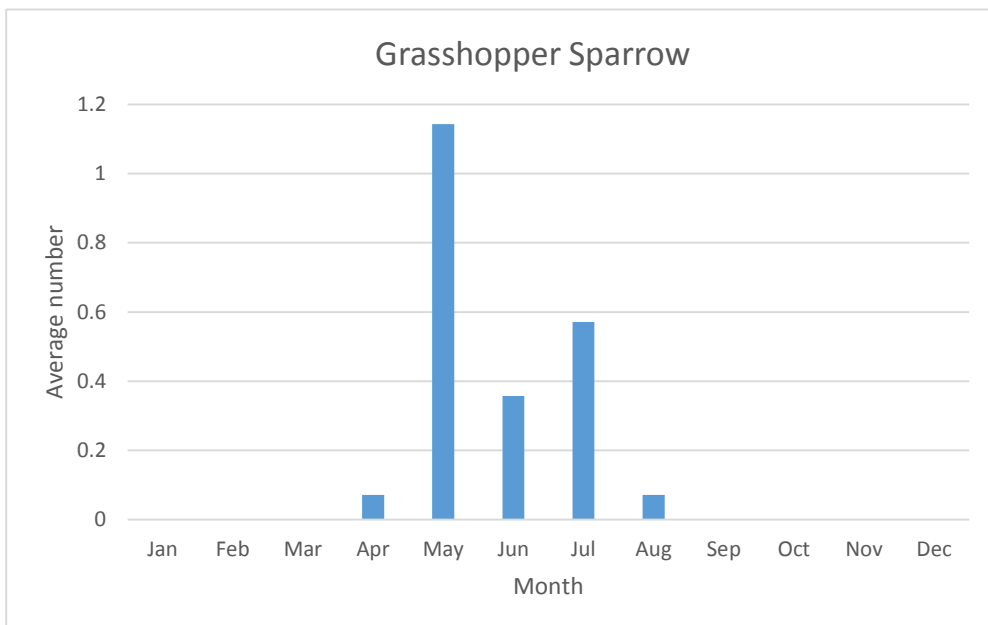

U; max count 6

LeConte's Sparrow

V; max count 1; 1 report: Apr 2012

Nelson's Sparrow

R; max count 1; 4 reports: May 2010, May 2014, May 2015, Sep 2018