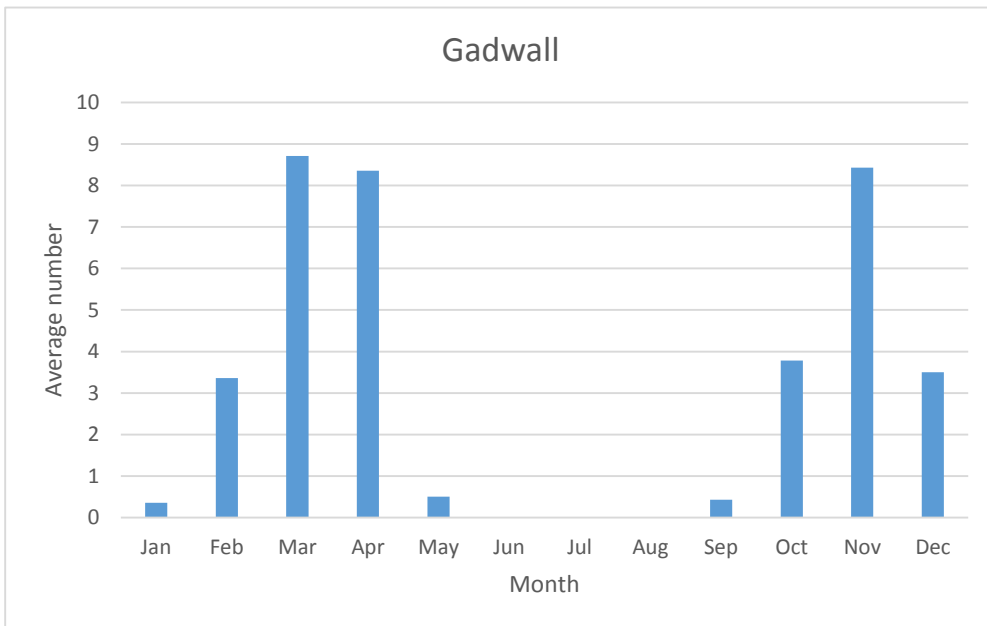

C; max count 66