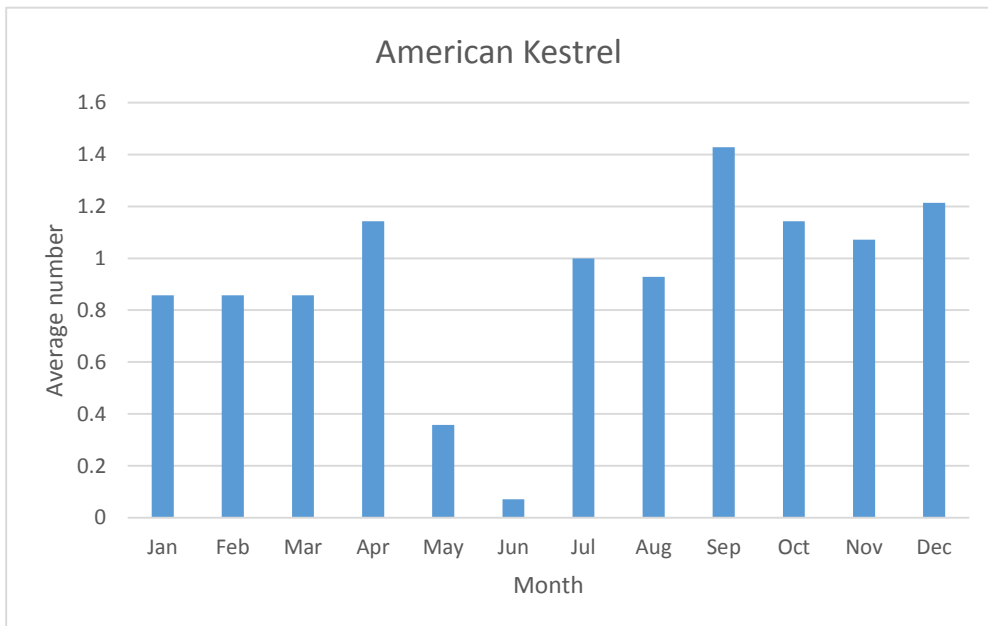

Falcons

C; max count 6

Merlin

V; max count 1; 3 occurrences: May 2006, Oct 2016, Oct 2019