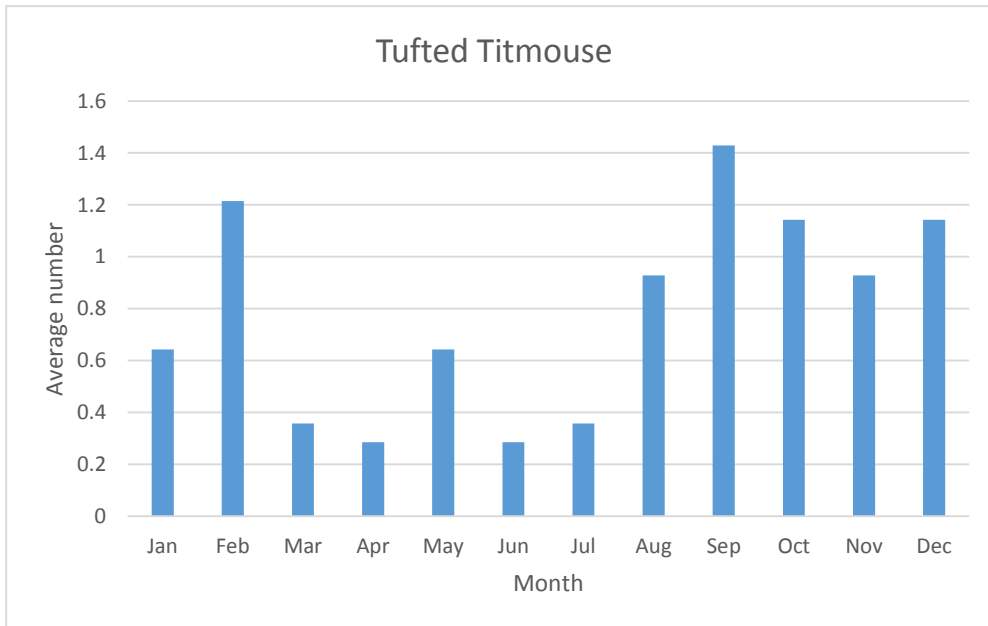

C; max count 200

Chickadees and Titmice

C; max count 6

Black-capped Chickadee

V; max count 2; 3 reports: Oct 2017, Nov 2018, Nov 2019

C; max count 6

Nuthatches and Creeper

Red-breasted Nuthatch