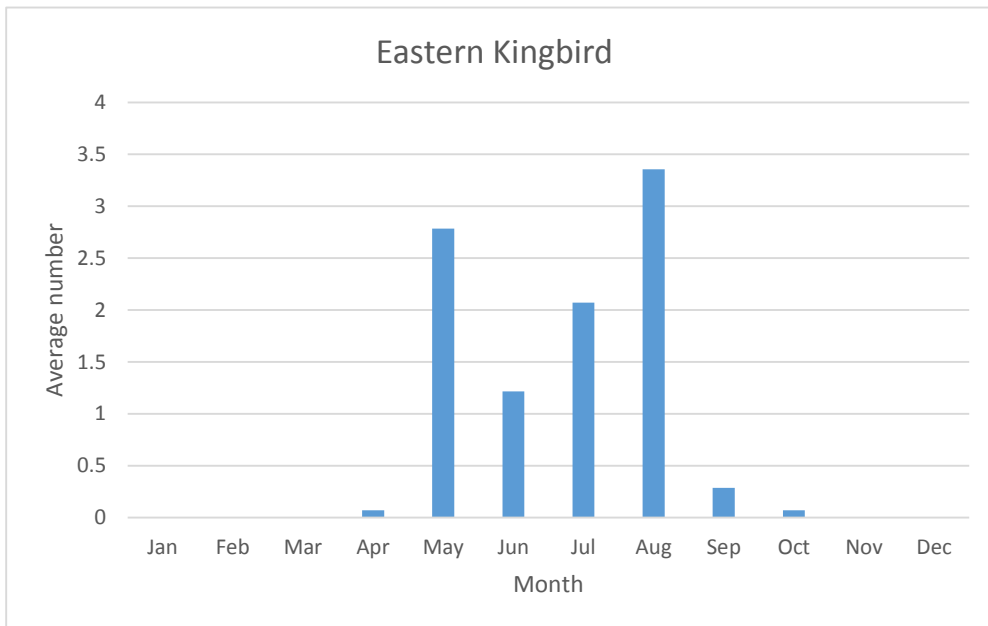

U; max count 2

Falcons

C; max count 6

Merlin

V; max count 1; 3 occurrences: May 2006, Oct 2016, Oct 2019

U; max count 2

Tyrant Flycatchers

C; max count 6

Yellow-bellied Flycatcher

V; max count 1; 1 report: May 2019

Acadian Flycatcher

R; max count 3; 3 reports: May 2011, June 2012, May 2014

U; max count 1

C; max count 46

U; max count 2

C; max count 5

C; max count 12

C; max count 12

Shrikes

Northern Shrike

V; max count 1; 3reports: Mar 2018, Jan 2019, Feb 2019

Vireos

U; max count 2

U; max count 3

U; max count 1

Blue-headed Vireo

R; max count 2; 5 reports: May 2014, Apr 2016, Oct 2016, May 2018, May 2019

C; max count 14

U; max count 3

Crows and Jays

C; max count 54

C; max count 250