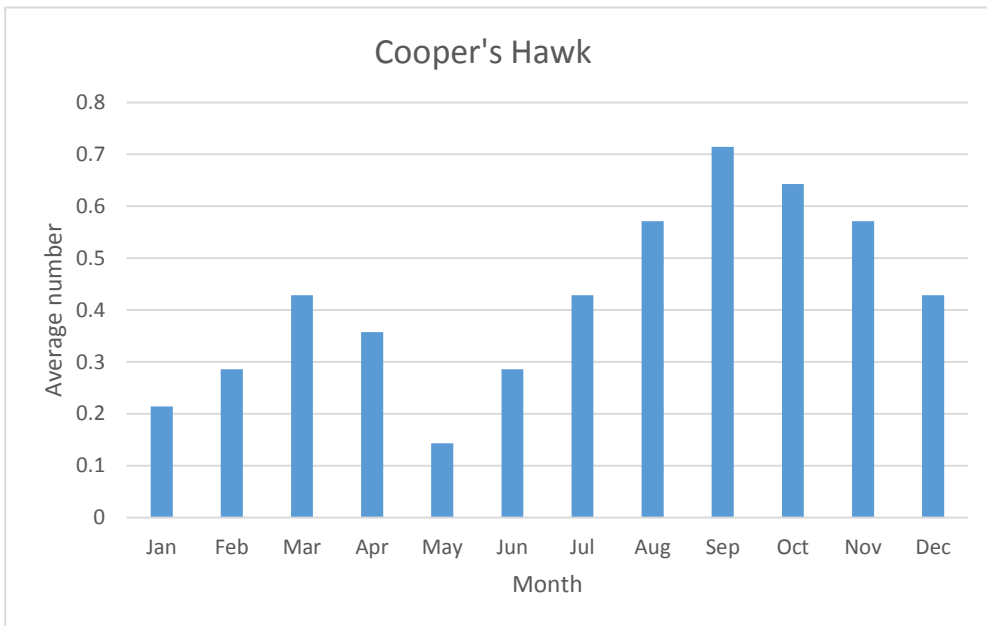

Pelicans, Bitterns and Herons

U; max count 9

U; max count 4

U; max count 6

C; max count 121

C; max count 105

Snowy Egret

V; max count 1; 1 report, Aug 2011

R; max count 7; 7 reports, most recent Apr 2015

C; max count 58

C since 2012; max count 11

Ibis (*Plegadis sp*)

V; max 1; 1 report: May 10

American Vultures, Osprey, Hawks and Eagles

C; max count 137

C since 2012; max count 2

C; max count 5

C; max count 2

U; max count 2

C; max count 2

R; max count 2; 14 reports, most recent Nov 2019

Broad-winged Hawk
2018

C; max count 10

U; max count 2