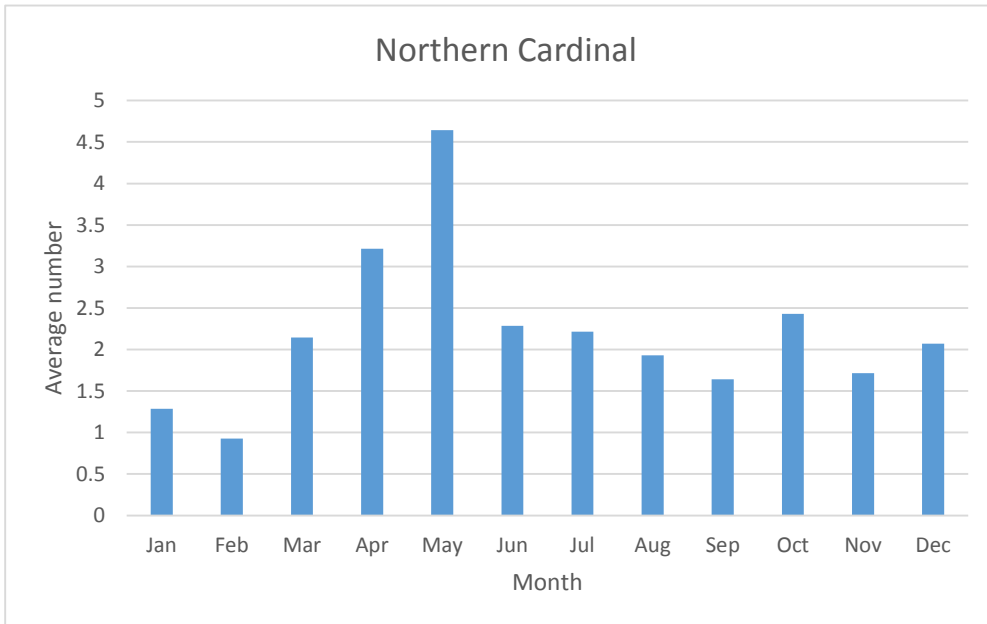

C; max count 21