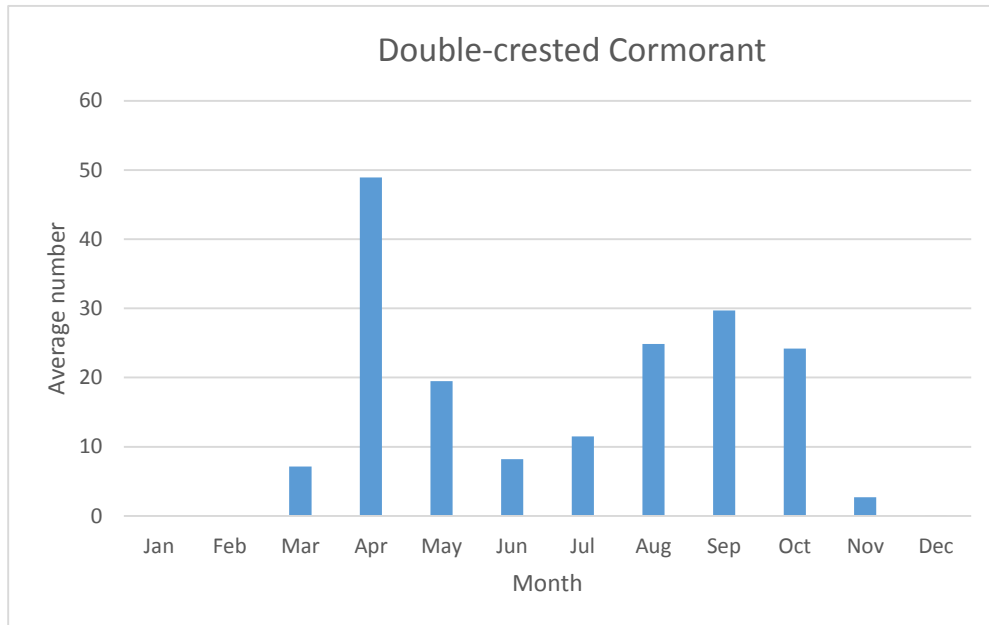

Franklin's Gull

V; max count 3; 2 reports: Sep 2010, Oct 2018

C; max count 1000

C since 2011; max count 14

Lesser Black-backed Gull

V; max count 3; 3 reports: Nov 2013, Nov 2018, Nov 2019

C since 2009; max count 6

U; max count 7

U; max count 3

U; max count 6

Loons

Common Loon

V; max count 1; 2 reports: Apr 12, May 12

Cormorants

C; max count 145

Pelicans, Bitterns and Herons

U; max count 9

U; max count 4

U; max count 6

C; max count 121

C; max count 105

Snowy Egret

V; max count 1; 1 report, Aug 2011