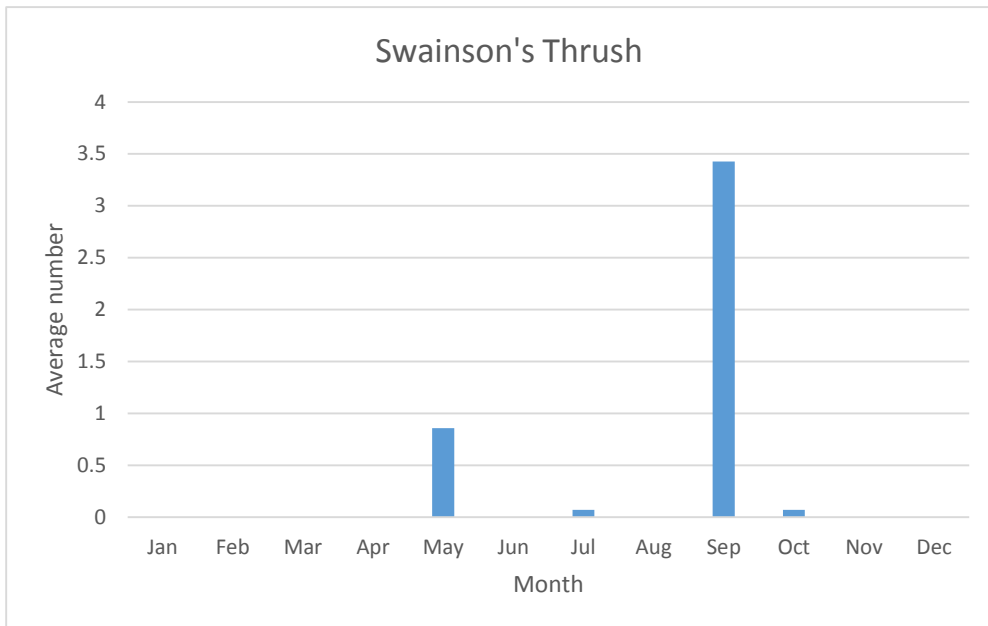

Thrushes

C; max count 30

Veery

V; max count 3; 3 reports: May 2013, May 2014, May 2019

Gray-checked Thrush

R; max count 4; 4 reports: Sep 2014, Sep 2015, May 2018, May 2019

U; max count 20

Hermit Thrush

R; max count 1; 6 reports: Feb 2006, Apr 2012, May 2014, Oct 2016, Apr 2019, Oct 2019

U; max count 4

C; max count 1444

Mockingbirds, Thrashers, and allies

C; max count 33

C; max count 5

Northern Mockingbird