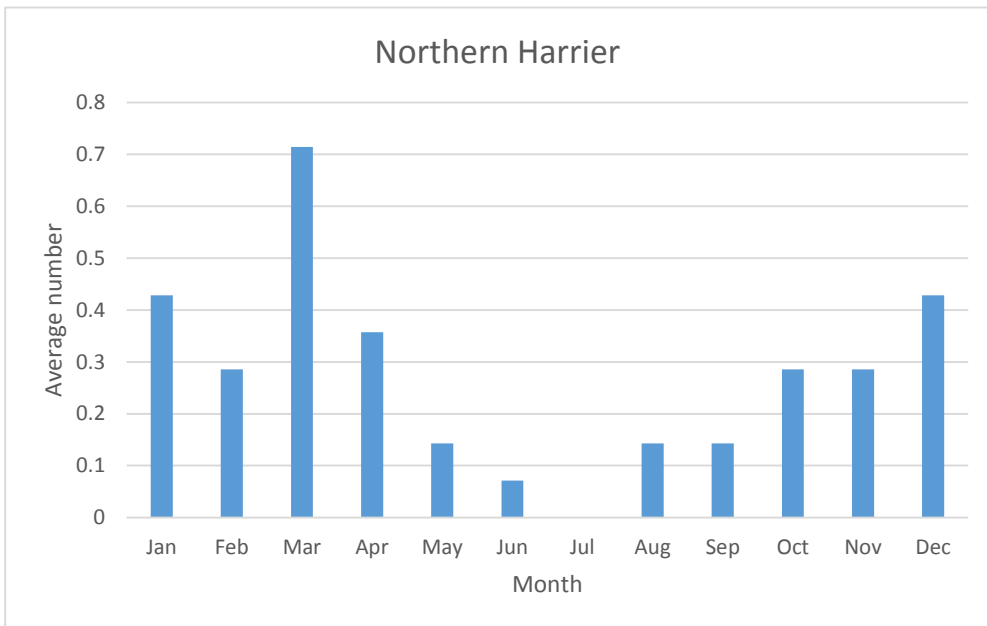

R; max count 7; 7 reports, most recent Apr 2015

C; max count 58

C since 2012; max count 11

Ibis (*Plegadis sp*)

V; max 1; 1 report: May 10

American Vultures, Osprey, Hawks and Eagles

C; max count 137

C since 2012; max count 2

C; max count 5

C; max count 2

U; max count 2

C; max count 2

R; max count 2; 14 reports, most recent Nov 2019

Broad-winged Hawk
2018

C; max count 10

U; max count 2