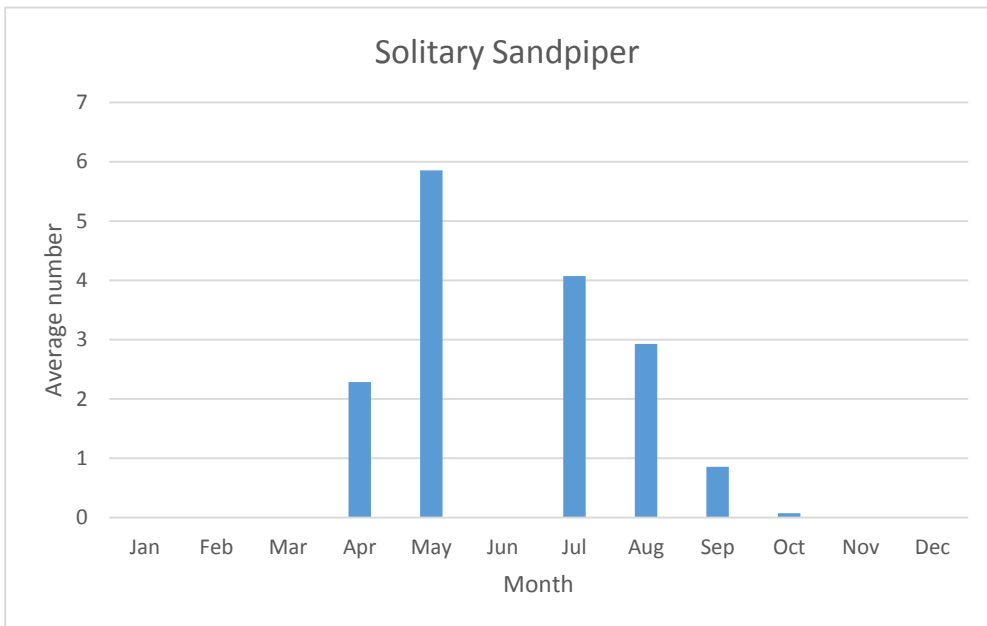

C; max count 44

R; max count 2; 7 reports: most recent Oct 2016

C; max count 64

U; max count 8; 8 reports: most recent Sep 2018

Buff-breasted Sandpiper

V; 2 reports: Sep 2011, Sep 2014

C; max count 400

C; max count 48

U; max count 34

R; max count 6; 7 reports, most recent Oct 2019

C since 2014; max count 17

C; max count 40

C; max count 25

C; max count 18

C; max count 81

Willet

R; max count 14; 2 reports: Apr 2012, Apr 2018

C; max count 18

R; max count 2; 7 reports, most recent Jul 2018

Red-necked Phalarope

R; max count 1; 1 report: Aug 2011

Gulls and Terns

C since 2013; max count 20