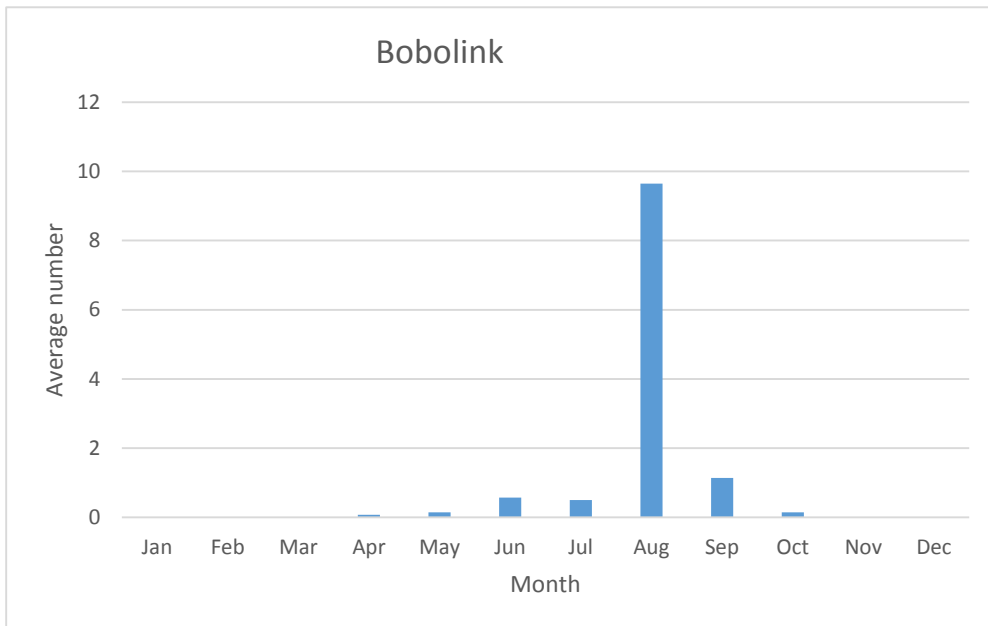

Harris's Sparrow

V; max count 3; 1 report: Oct 2009

C; max count 40

C; max count 23

Yellow-breasted Chats

U; max count 3

Blackbirds

U; max count 100