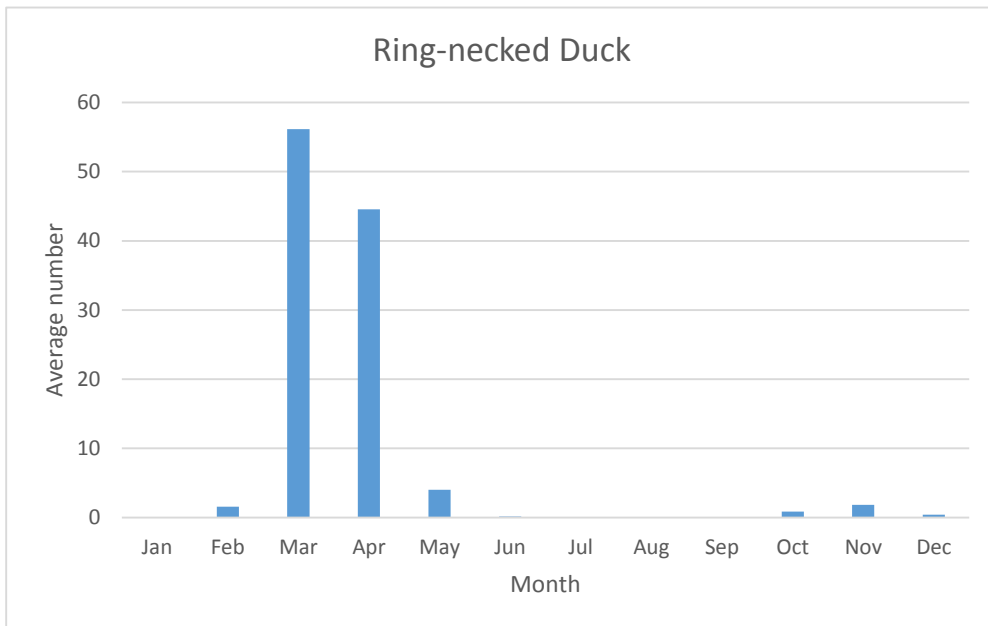

Swans, Geese, and Ducks

Black-bellied Whistling-Duck

V; max count 1; 1 report: Aug-Oct 2019

Snow Goose

V; max count 2; 2 reports: Dec 2013, Feb 2016

Greater White-fronted Goose

R; max count 75; 5 reports: Mar 2011, Apr 2015, Feb 2016, Oct 2016, Feb 2019

C; max count 200

C; max count 90

C; max count 66

C; max count 50

C; max count 1000

C; max count 15

C; max count 52

C; max count 165

R; max count 15; latest sighting Nov 2018

C; max count 40

C; max count 400

Greater Scaup

V; max count 6; 2 reports: Apr 2012, Mar 2017

C; max count 100

C; max count 100

Common Goldeneye