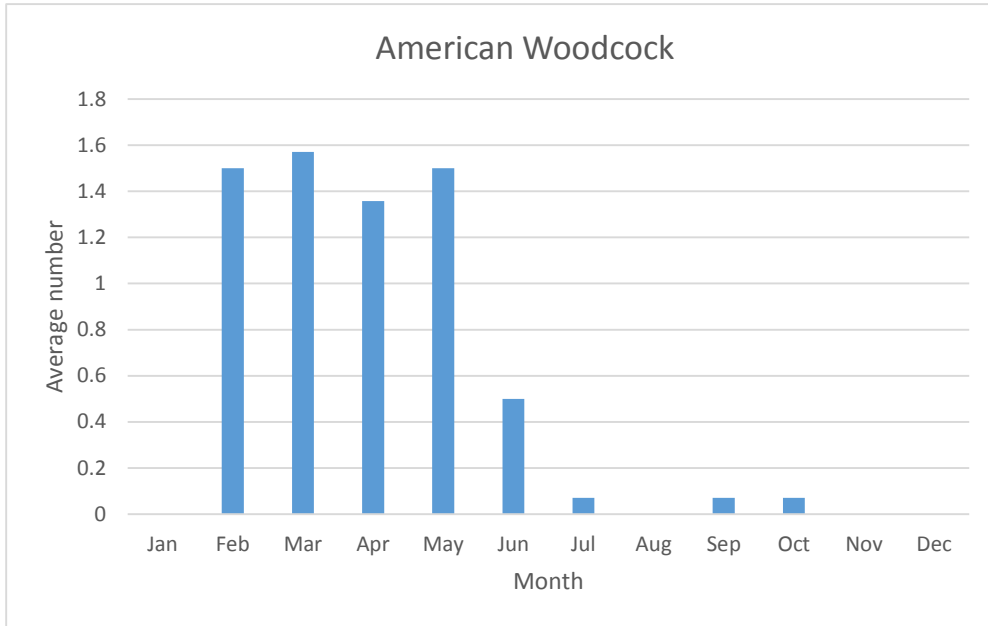

C; max count 44

R; max count 2; 7 reports: most recent Oct 2016

C; max count 64

U; max count 8; 8 reports: most recent Sep 2018

Buff-breasted Sandpiper

V; 2 reports: Sep 2011, Sep 2014

C; max count 400

C; max count 48

U; max count 34

R; max count 6; 7 reports, most recent Oct 2019

C since 2014; max count 17

C; max count 40

C; max count 25

C; max count 18

C; max count 81

Willet