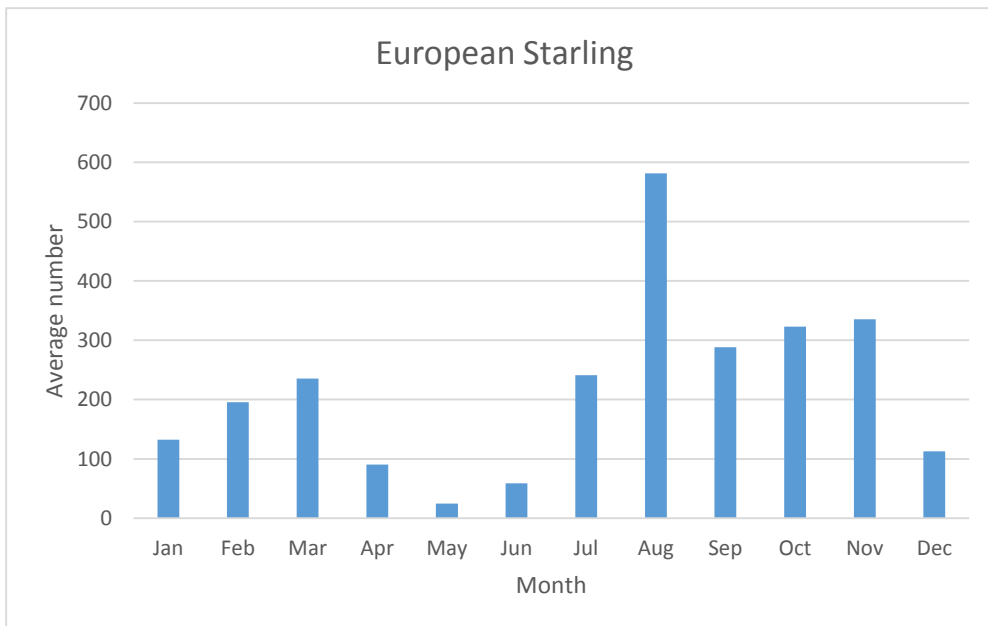

C; max count 5

Northern Mockingbird

R; max count 1; 5 reports: Apr 2011, May 2011, Aug 2012, Feb 2013, Apr 2019

Starlings

C; max count 3000