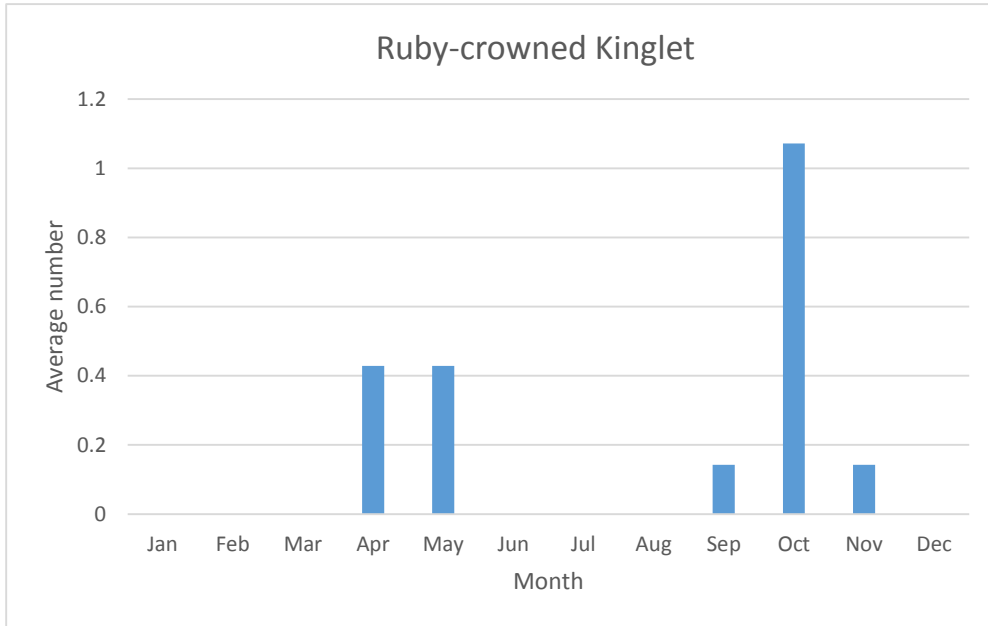

V; max count 2; 2 reports: Oct 2010, May 2019

C; max count 8

Brown Creeper

R; max count 3; 7 reports: Feb 2006, Apr 2009, Feb 2012, Oct 2015, Oct 2017, Dec 2017, Oct 2019

Wrens

C; max count 12

Winter Wren

R; max count 1; 6 reports: Jan 2009, Sep 2009, Nov 2009, Oct 2013, Jan 2016, Oct 2019

U; max count 6

C; max count 16

C; max count 10

Gnatcatchers

C; max count 11

Kinglets

U; max count 20

U; max count 7

Thrushes

C; max count 30

Veery

V; max count 3; 3 reports: May 2013, May 2014, May 2019

Gray-checked Thrush

R; max count 4; 4 reports: Sep 2014, Sep 2015, May 2018, May 2019

U; max count 20

Hermit Thrush