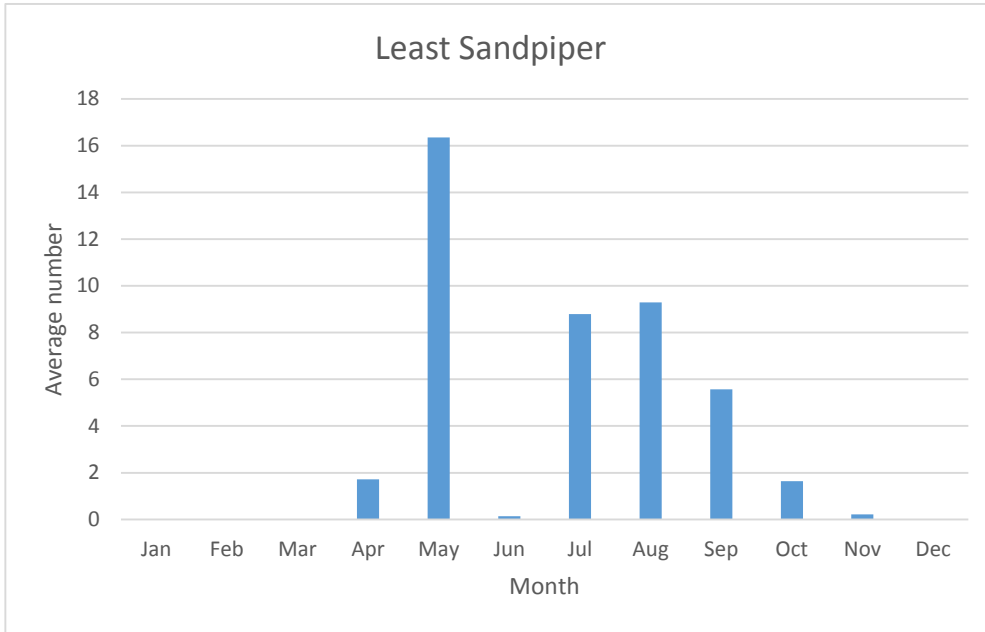

Black-bellied Plover

R; max count 1; 5 reports: May 2006, May 2007, May 2012, Oct 2013, Aug 2019

American Golden-Plover

R; max count 5; 5 reports: May 07, Sep 08, Sep 10, Sep 13, Sep 19

C; max count 54

Piping Plover

V; max count 1; 1 report: Apr 2012

C; max count 234

Sandpipers, Phalaropes, and allies

Hudsonian Godwit

V; max count 9; 2 reports: Sep 11, Aug 16

C since 2011; max count 5

Sanderling

V; 1 report: Sep 2018

C; max count 44

R; max count 2; 7 reports: most recent Oct 2016

C; max count 64

U; max count 8; 8 reports: most recent Sep 2018

Buff-breasted Sandpiper

V; 2 reports: Sep 2011, Sep 2014

C; max count 400

C; max count 48