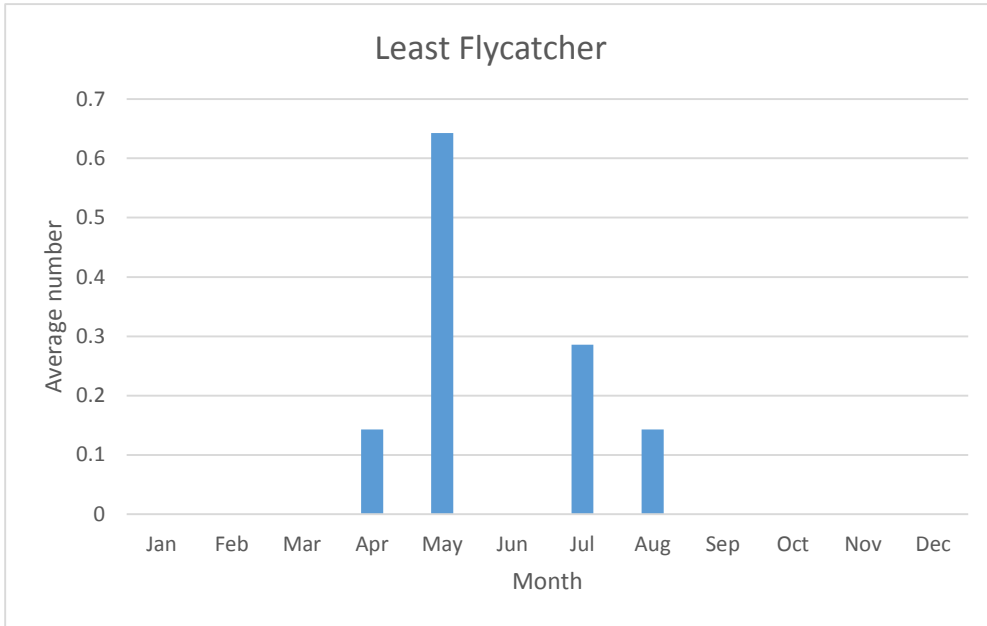

U; max count 2

Falcons

C; max count 6

Merlin

V; max count 1; 3 occurrences: May 2006, Oct 2016, Oct 2019

U; max count 2

Tyrant Flycatchers

C; max count 6

Yellow-bellied Flycatcher

V; max count 1; 1 report: May 2019

Acadian Flycatcher

R; max count 3; 3 reports: May 2011, June 2012, May 2014

U; max count 1

C; max count 46

U; max count 2

C; max count 5

C; max count 12

C; max count 12

Shrikes

Northern Shrike

V; max count 1; 3reports: Mar 2018, Jan 2019, Feb 2019

Vireos

U; max count 2

U; max count 3

U; max count 1

Blue-headed Vireo

R; max count 2; 5 reports: May 2014, Apr 2016, Oct 2016, May 2018, May 2019

C; max count 14

U; max count 3

Crows and Jays

C; max count 54

C; max count 250