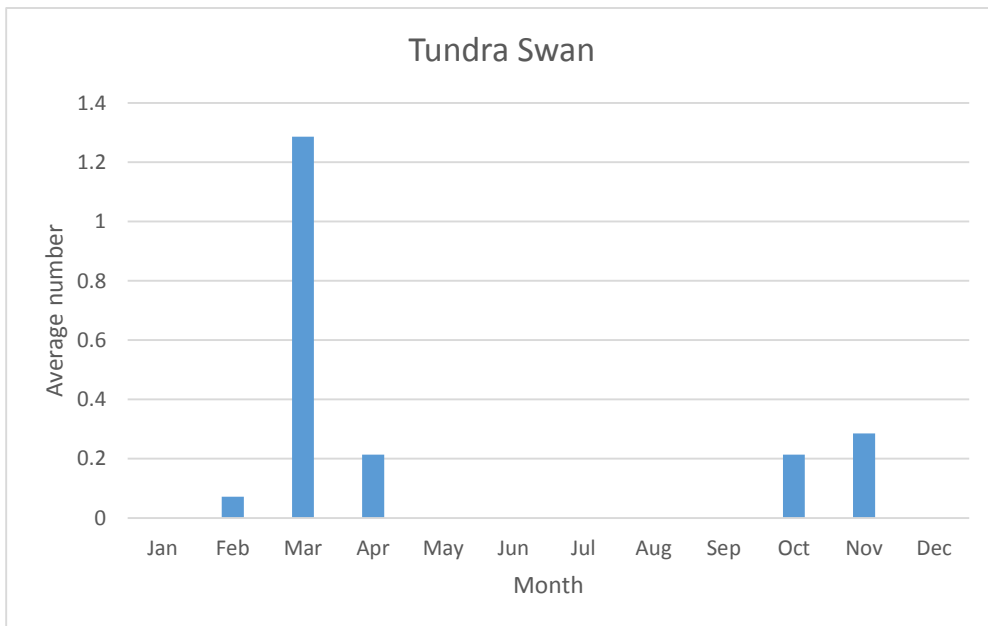

Swans, Geese, and Ducks

Black-bellied Whistling-Duck

V; max count 1; 1 report: Aug-Oct 2019

Snow Goose

V; max count 2; 2 reports: Dec 2013, Feb 2016

Greater White-fronted Goose

R; max count 75; 5 reports: Mar 2011, Apr 2015, Feb 2016, Oct 2016, Feb 2019

Cackling Goose

V; max count 8; 1 report: Jan 2013

C; max count 1000

C; max count 32

Trumpeter Swan

V; max count 3; 2 reports: Nov 2017, Mar 2018

U; max count 13

C; max count 156