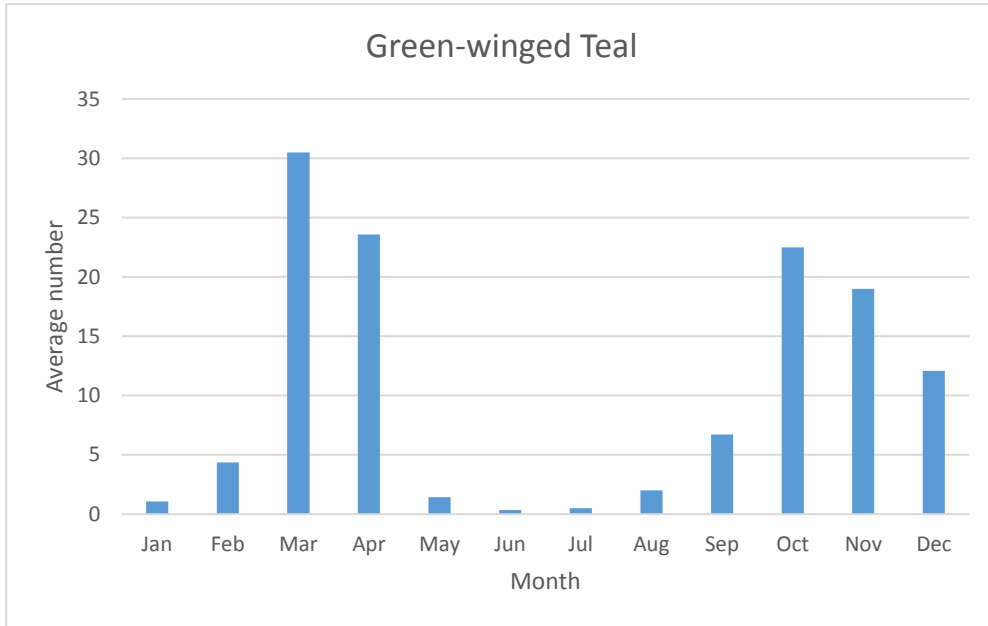

C; max count 165