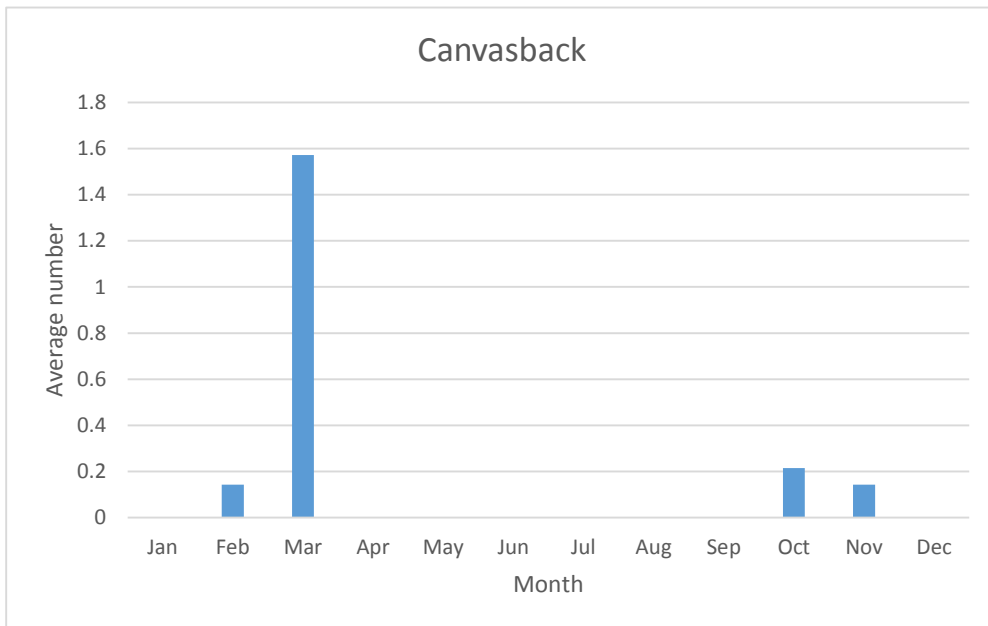

C; max count 200

C; max count 90

C; max count 66

C; max count 50

C; max count 1000

C; max count 15

C; max count 52

C; max count 165

R; max count 15; latest sighting Nov 2018

C; max count 40

C; max count 400

Greater Scaup

V; max count 6; 2 reports: Apr 2012, Mar 2017

C; max count 100

C; max count 100

Common Goldeneye