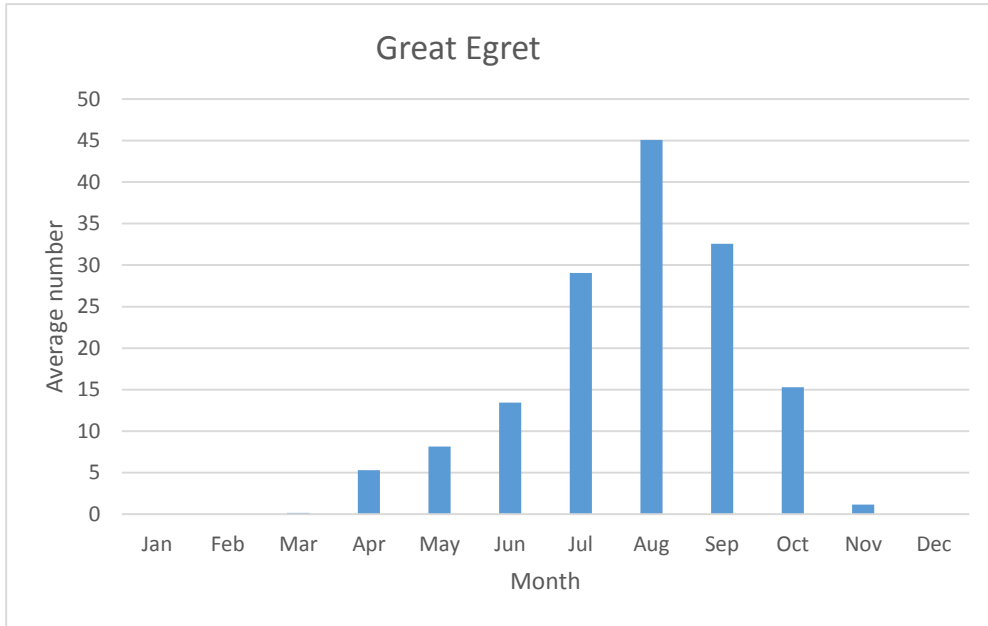

U; max count 7

U; max count 3

U; max count 6

Loons

Common Loon

V; max count 1; 2 reports: Apr 12, May 12

Cormorants

C; max count 145

Pelicans, Bitterns and Herons

U; max count 9

U; max count 4

U; max count 6

C; max count 121

C; max count 105

Snowy Egret

V; max count 1; 1 report, Aug 2011

R; max count 7; 7 reports, most recent Apr 2015

C; max count 58

C since 2012; max count 11

Ibis (*Plegadis sp*)

V; max 1; 1 report: May 10

American Vultures, Osprey, Hawks and Eagles

C; max count 137

C since 2012; max count 2

C; max count 5

C; max count 2

U; max count 2

C; max count 2

R; max count 2; 14 reports, most recent Nov 2019

Broad-winged Hawk
2018

C; max count 10

U; max count 2