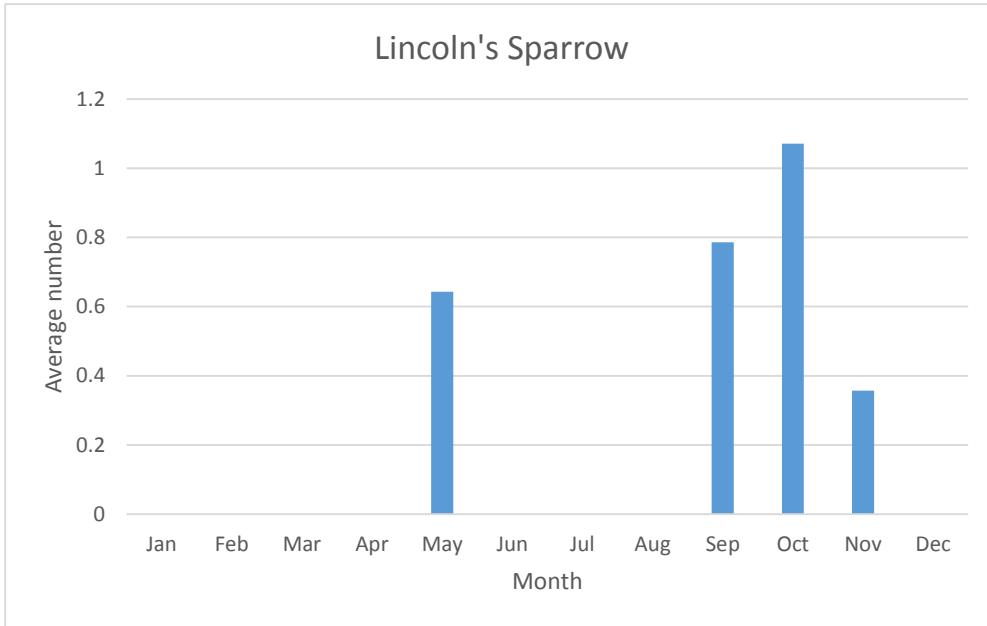

V; max count 1; 1 report: Apr 2012

Nelson's Sparrow

R; max count 1; 4 reports: May 2010, May 2014, May 2015, Sep 2018

U; max count 8

C; max count 69

C; max count 3

C; max count 21

C; max count 100

Harris's Sparrow

V; max count 3; 1 report: Oct 2009

C; max count 40

C; max count 23

Yellow-breasted Chats

U; max count 3

Blackbirds

U; max count 100