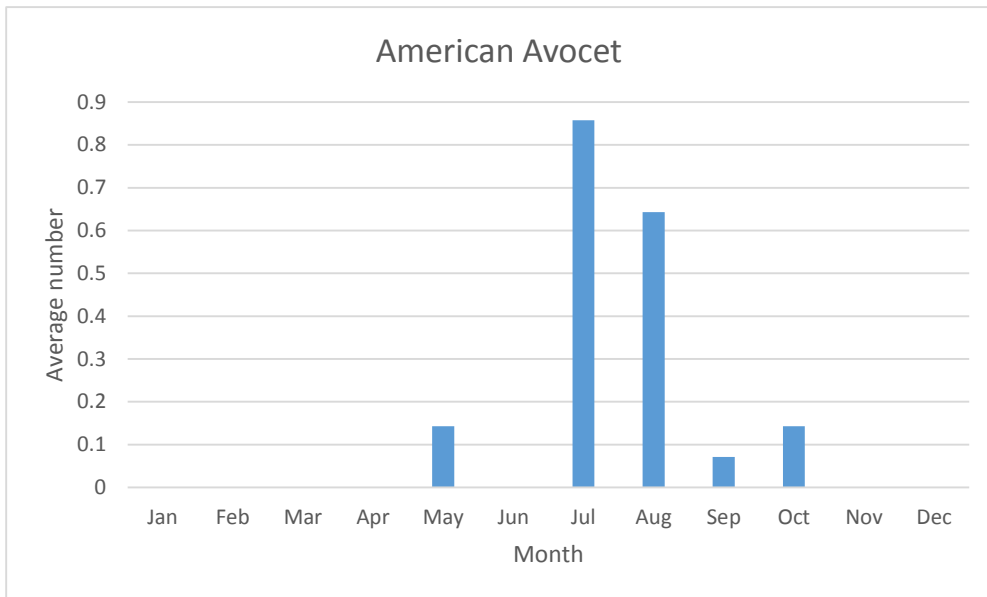

V; max count 1; 1 report: Mar 2011

C; max count 60

Cuckoos

U; max count 2

Black-billed Cuckoo

V; max count 1; 2 reports: Aug 2015, May 2019

Goatsuckers

C; max count 40

Swifts and Hummingbirds

C; max count 167

C; max count 6

Rails, Gallinules, Coots, and Cranes

King Rail

V; max count 1; 3 reports: Jul 2011, Aug 2011, Aug 2015

C; max count 10

C; max count 15

U; max count 19

C; max count 330

C; max count 220

Stilts and Avocets

Black-necked Stilt; max count 6; 4 reports: May 2011, Sep 2011, Apr 2017, Aug 18

R; max count 12; 6 reports: most recent Sep-Oct 2019

Plovers

Black-bellied Plover

R; max count 1; 5 reports: May 2006, May 2007, May 2012, Oct 2013, Aug 2019

American Golden-Plover

R; max count 5; 5 reports: May 07, Sep 08, Sep 10, Sep 13, Sep 19

C; max count 54

Piping Plover