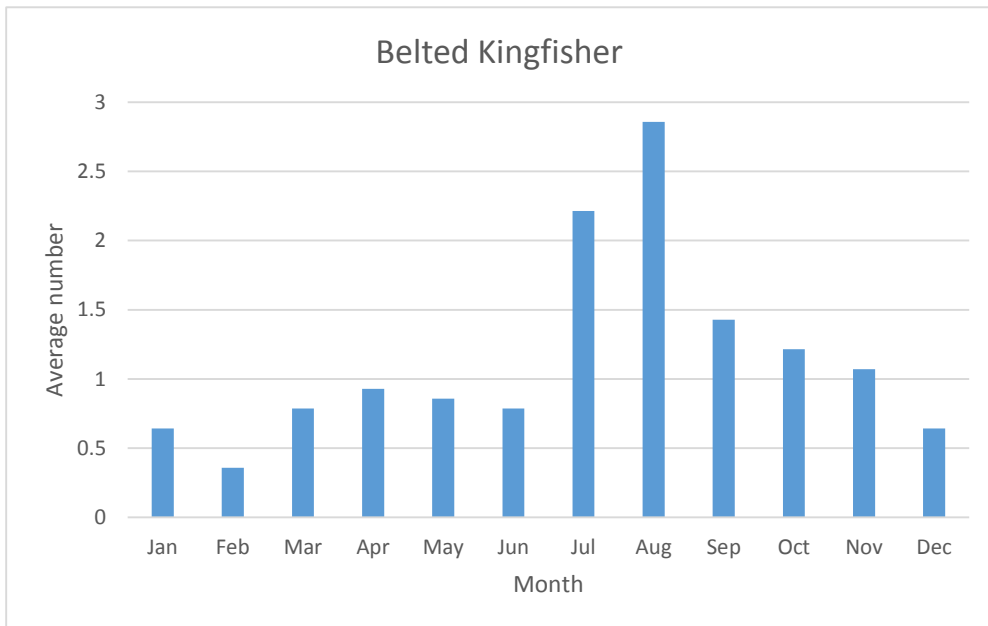

C; max count 5

C; max count 2

U; max count 2

C; max count 2

R; max count 2; 14 reports, most recent Nov 2019

Broad-winged Hawk
2018

C; max count 10

U; max count 2

Golden Eagle

V; max count 1; 1 report, Nov 2013

Owls

Eastern Screech-Owl

R; max count 1; 4 reports: before 2006, Feb 2006, Apr 2016, Oct 2019

U; max count 3

Snowy Owl

V; max count 1; 1 report: Mar 2018

Barred Owl

R; max count 1; 6 reports: May 2014, Mar 2018, Sep 2018, Feb 2019, Aug 2019, Oct 2019

Short-eared Owl

R; max count 3; 5 reports: Oct 2006, Apr 2007, Mar 2009, Jan 2011, Nov 2017

Kingfishers

C; max count 14

Woodpeckers

U; max count 8

C; max count 11

Yellow-bellied Sapsucker

R; max count 5; 5 reports: Apr 2008, Apr 2013, Sep 2013, Apr 2015, Oct 2019

C; max count 8

C since 2010; max count 4

C; max count 5