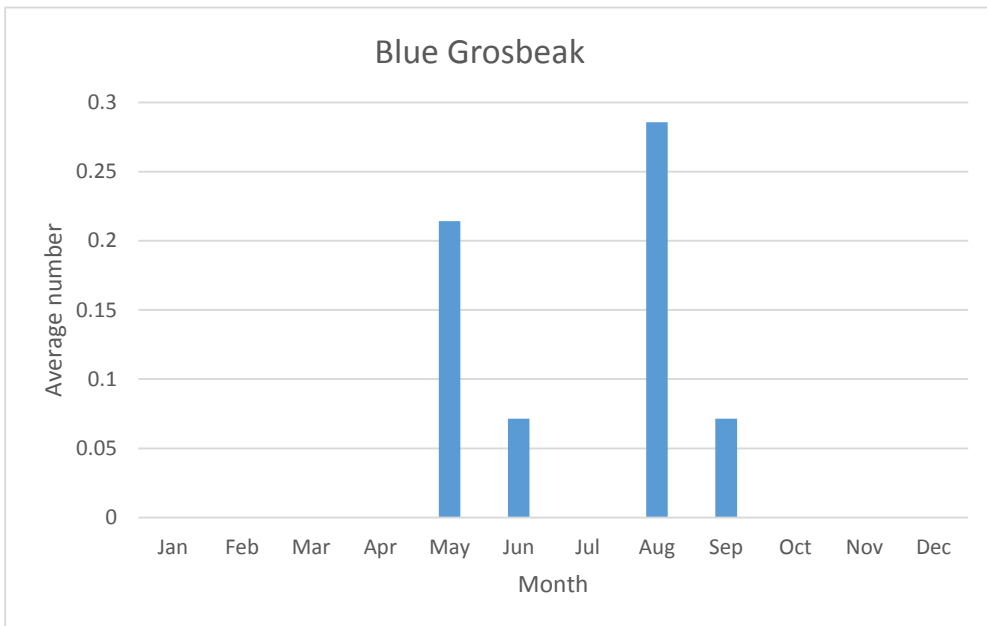

Hooded Warbler

V; max count 1; 1 report Aug 2019

U; max count 13

Cape May Warbler

V; max count 3; 2 reports: May 2014, Oct 2015

Northern Parula

V; max count 9; 3 reports: May 2011, Aug 2018, May 2019

U; max count 2

Bay-breasted Warbler

V; max count 1; 3 reports: Sep 2016, May 2019, Oct 2019

Blackburnian Warbler

V; max count 3; 3 reports: May 2014, Sep 2016, May 2019

C; max count 47

U; max count 5

U; max count 3

Black-throated Blue Warbler

R; max count 1; 5 reports: May 2006, May 2016, Oct 2017, May 2019, Oct 2019

U; max count 13

Pine Warbler

V; max count 2; 2 reports: Apr 2012, May 2014

C; max count 18

Prairie Warbler

V; max count 1; 2 reports: May 2012, May 2019

U; max count 8

U; max count 2

Cardinals and allies

Summer Tanager

V; max count 2; 1 report: Jul 2018

U; max count 2

C; max count 21

C; max count 8