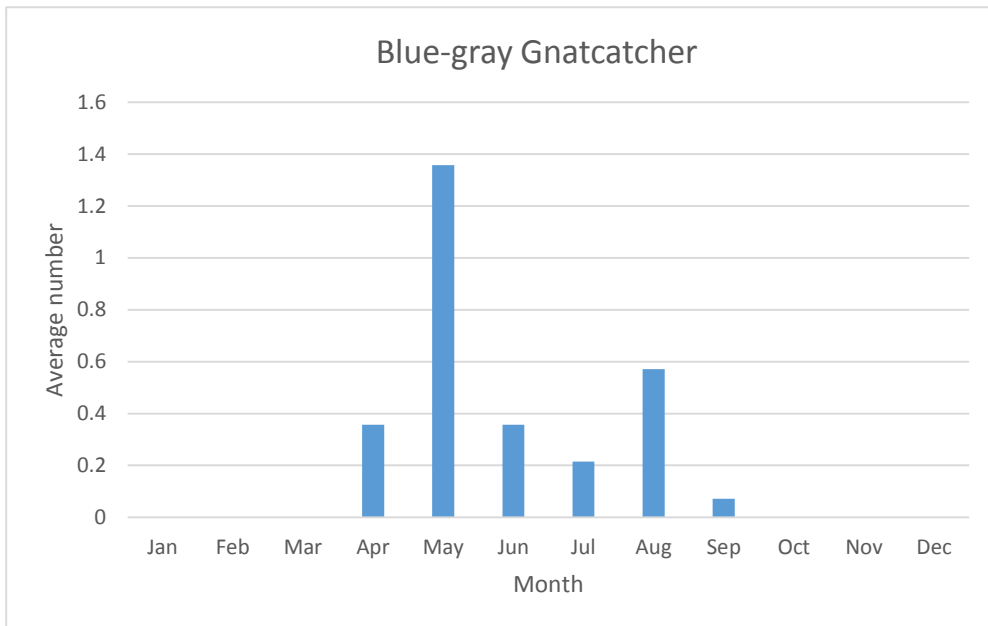

V; max count 2; 2 reports: Oct 2010, May 2019

C; max count 8

Brown Creeper

R; max count 3; 7 reports: Feb 2006, Apr 2009, Feb 2012, Oct 2015, Oct 2017, Dec 2017, Oct 2019

Wrens

C; max count 12

Winter Wren

R; max count 1; 6 reports: Jan 2009, Sep 2009, Nov 2009, Oct 2013, Jan 2016, Oct 2019

U; max count 6

C; max count 16

C; max count 10

Gnatcatchers

C; max count 11

Kinglets

U; max count 20

U; max count 7

Thrushes

C; max count 30

Veery

V; max count 3; 3 reports: May 2013, May 2014, May 2019

Gray-checked Thrush

R; max count 4; 4 reports: Sep 2014, Sep 2015, May 2018, May 2019

U; max count 20

Hermit Thrush

R; max count 1; 6 reports: Feb 2006, Apr 2012, May 2014, Oct 2016, Apr 2019, Oct 2019

U; max count 4

C; max count 1444

Mockingbirds, Thrashers, and allies

C; max count 33

C; max count 5

Northern Mockingbird