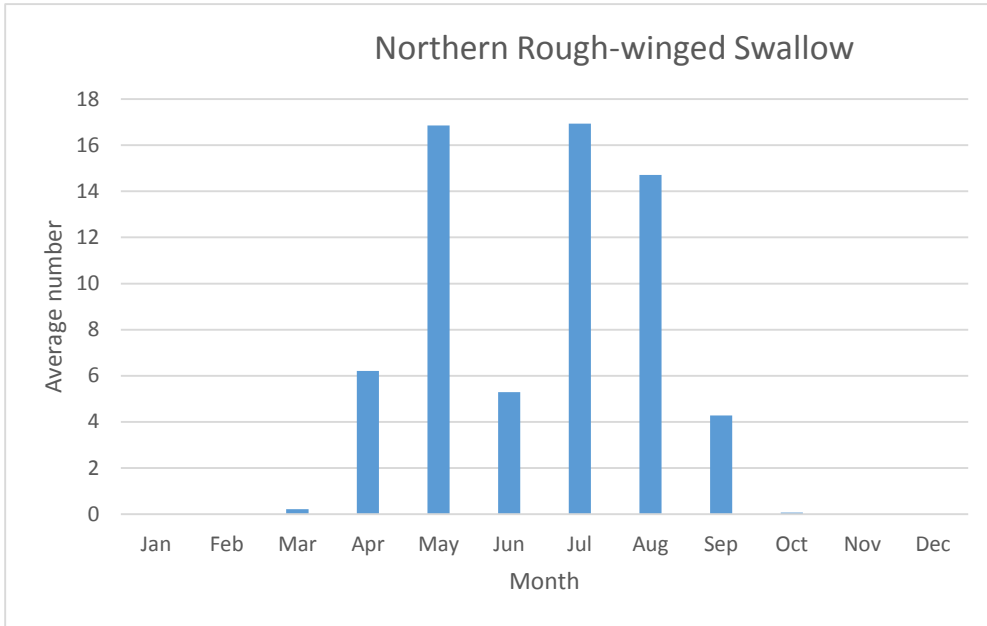

U; max count 1

Blue-headed Vireo

R; max count 2; 5 reports: May 2014, Apr 2016, Oct 2016, May 2018, May 2019

C; max count 14

U; max count 3

Crows and Jays

C; max count 54

C; max count 250

Larks

C, but numbers much reduced since marsh restoration; max count 30

Swallows

C; max count 500

C; max count 347

C; max count 150

C; max count 300

C; max count 20

C; max count 200

Chickadees and Titmice

C; max count 6

Black-capped Chickadee

V; max count 2; 3 reports: Oct 2017, Nov 2018, Nov 2019

C; max count 6

Nuthatches and Creeper

Red-breasted Nuthatch