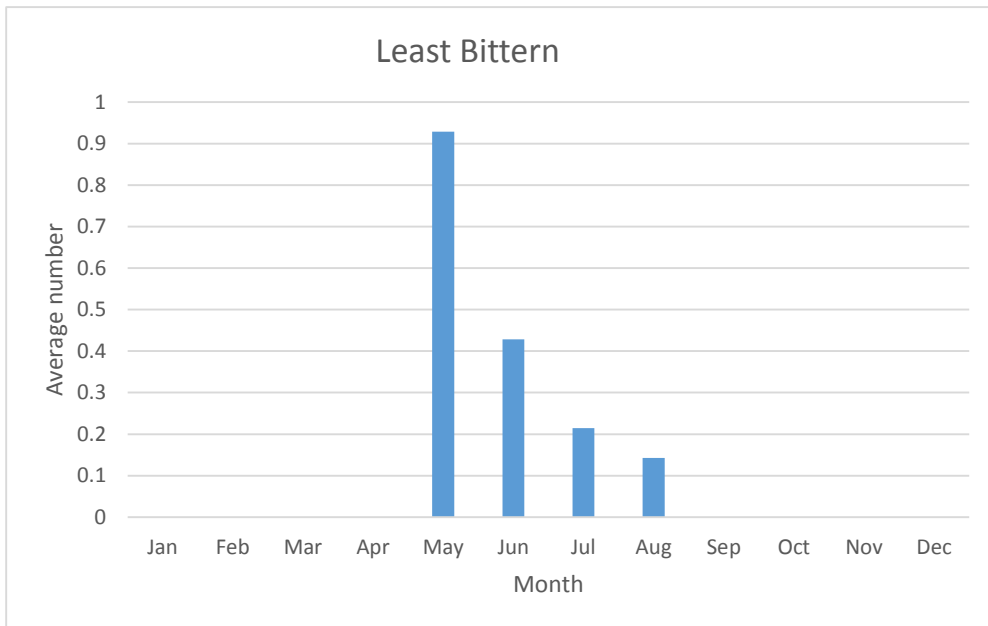

U; max count 6