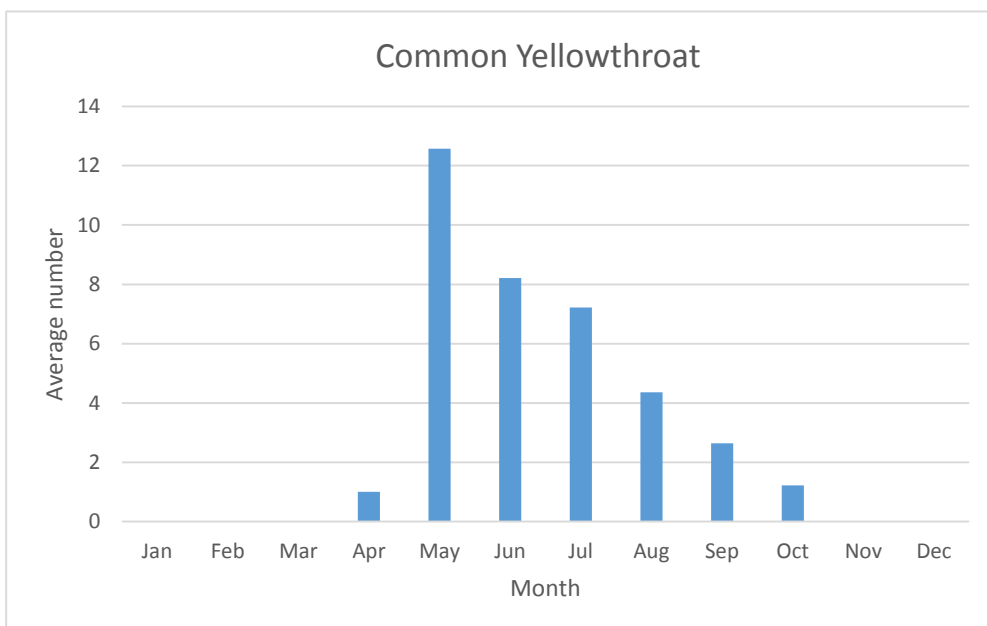

C; max count 4,000

Wood-Warblers

U; max count 4

U; max count 3

Blue-winged Warbler

V; max count 1; 1 report: Sep 2013

Black-and-white Warbler

2019

U; max count 4

U; max count 5

Orange-crowned Warbler

V; max count 1; 4 reports: Apr 2006, May 2014, Oct 2014, Oct 2019

U; max count 6

Connecticut Warbler

V; max count 1; 1 report Sep 2015

C; max count 59

Hooded Warbler

V; max count 1; 1 report Aug 2019

U; max count 13

Cape May Warbler

V; max count 3; 2 reports: May 2014, Oct 2015

Northern Parula

V; max count 9; 3 reports: May 2011, Aug 2018, May 2019

U; max count 2

Bay-breasted Warbler

V; max count 1; 3 reports: Sep 2016, May 2019, Oct 2019

Blackburnian Warbler

V; max count 3; 3 reports: May 2014, Sep 2016, May 2019

C; max count 47

U; max count 5

U; max count 3

Black-throated Blue Warbler