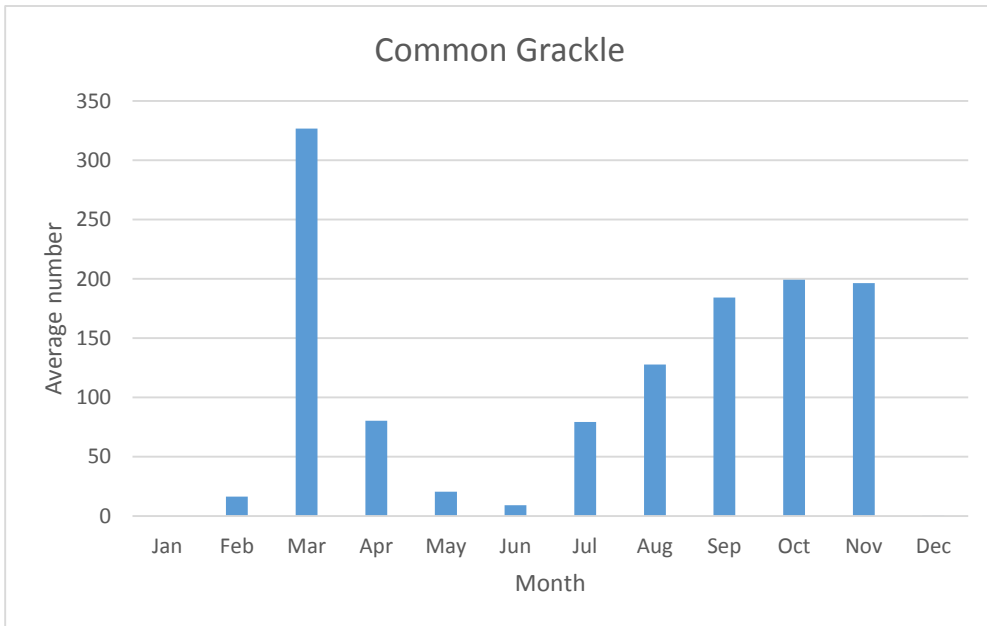

C; max count 4,000

Wood-Warblers

U; max count 4

U; max count 3

Blue-winged Warbler

V; max count 1; 1 report: Sep 2013

Black-and-white Warbler

2019

U; max count 4

U; max count 5

Orange-crowned Warbler

V; max count 1; 4 reports: Apr 2006, May 2014, Oct 2014, Oct 2019

U; max count 6

Connecticut Warbler

V; max count 1; 1 report Sep 2015

C; max count 59