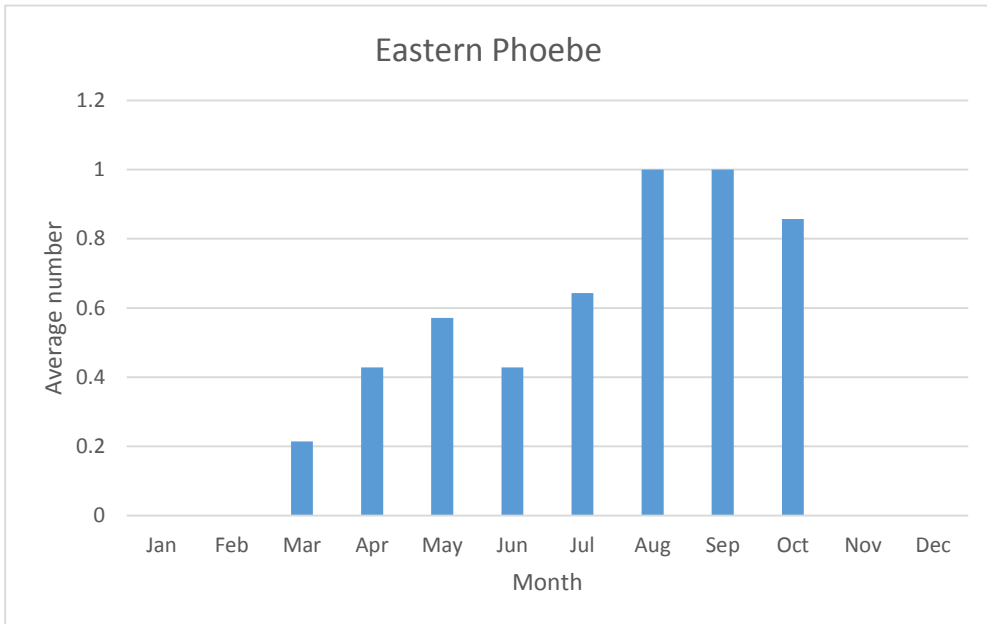

Yellow-bellied Flycatcher

V; max count 1; 1 report: May 2019

Acadian Flycatcher

R; max count 3; 3 reports: May 2011, June 2012, May 2014

U; max count 1

C; max count 46

U; max count 2

C; max count 5

C; max count 12

C; max count 12

Shrikes

Northern Shrike

V; max count 1; 3reports: Mar 2018, Jan 2019, Feb 2019

Vireos

U; max count 2

U; max count 3

U; max count 1

Blue-headed Vireo

R; max count 2; 5 reports: May 2014, Apr 2016, Oct 2016, May 2018, May 2019

C; max count 14

U; max count 3

Crows and Jays

C; max count 54

C; max count 250