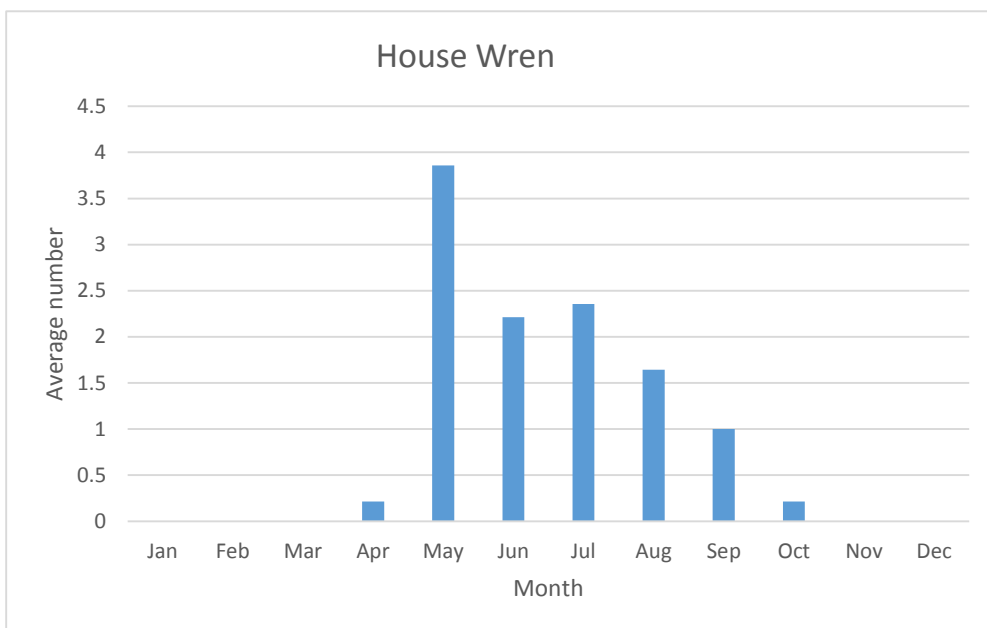

V; max count 2; 2 reports: Oct 2010, May 2019

C; max count 8

Brown Creeper

R; max count 3; 7 reports: Feb 2006, Apr 2009, Feb 2012, Oct 2015, Oct 2017, Dec 2017, Oct 2019

Wrens

C; max count 12

Winter Wren

R; max count 1; 6 reports: Jan 2009, Sep 2009, Nov 2009, Oct 2013, Jan 2016, Oct 2019