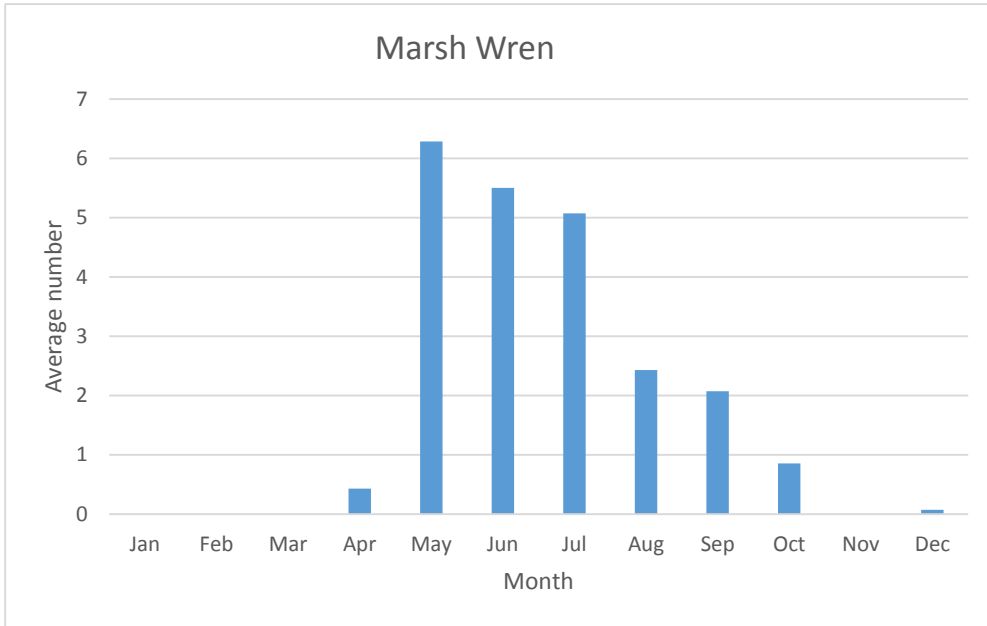

C; max count 200

Chickadees and Titmice

C; max count 6

Black-capped Chickadee

V; max count 2; 3 reports: Oct 2017, Nov 2018, Nov 2019

C; max count 6

Nuthatches and Creeper

Red-breasted Nuthatch

V; max count 2; 2 reports: Oct 2010, May 2019

C; max count 8

Brown Creeper

R; max count 3; 7 reports: Feb 2006, Apr 2009, Feb 2012, Oct 2015, Oct 2017, Dec 2017, Oct 2019

Wrens

C; max count 12

Winter Wren

R; max count 1; 6 reports: Jan 2009, Sep 2009, Nov 2009, Oct 2013, Jan 2016, Oct 2019

U; max count 6

C; max count 16

C; max count 10

Gnatcatchers

C; max count 11

Kinglets

U; max count 20

U; max count 7