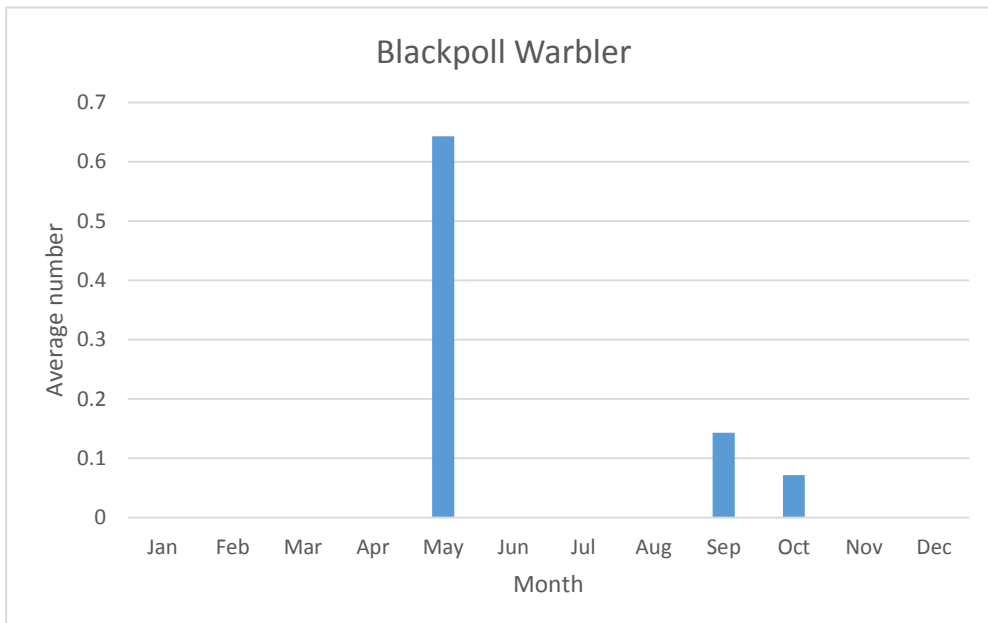

U; max count 4

U; max count 5

Orange-crowned Warbler

V; max count 1; 4 reports: Apr 2006, May 2014, Oct 2014, Oct 2019

U; max count 6

Connecticut Warbler

V; max count 1; 1 report Sep 2015

C; max count 59

Hooded Warbler

V; max count 1; 1 report Aug 2019

U; max count 13

Cape May Warbler

V; max count 3; 2 reports: May 2014, Oct 2015

Northern Parula

V; max count 9; 3 reports: May 2011, Aug 2018, May 2019

U; max count 2

Bay-breasted Warbler

V; max count 1; 3 reports: Sep 2016, May 2019, Oct 2019

Blackburnian Warbler

V; max count 3; 3 reports: May 2014, Sep 2016, May 2019

C; max count 47

U; max count 5

U; max count 3

Black-throated Blue Warbler

R; max count 1; 5 reports: May 2006, May 2016, Oct 2017, May 2019, Oct 2019

U; max count 13

Pine Warbler

V; max count 2; 2 reports: Apr 2012, May 2014

C; max count 18

Prairie Warbler

V; max count 1; 2 reports: May 2012, May 2019