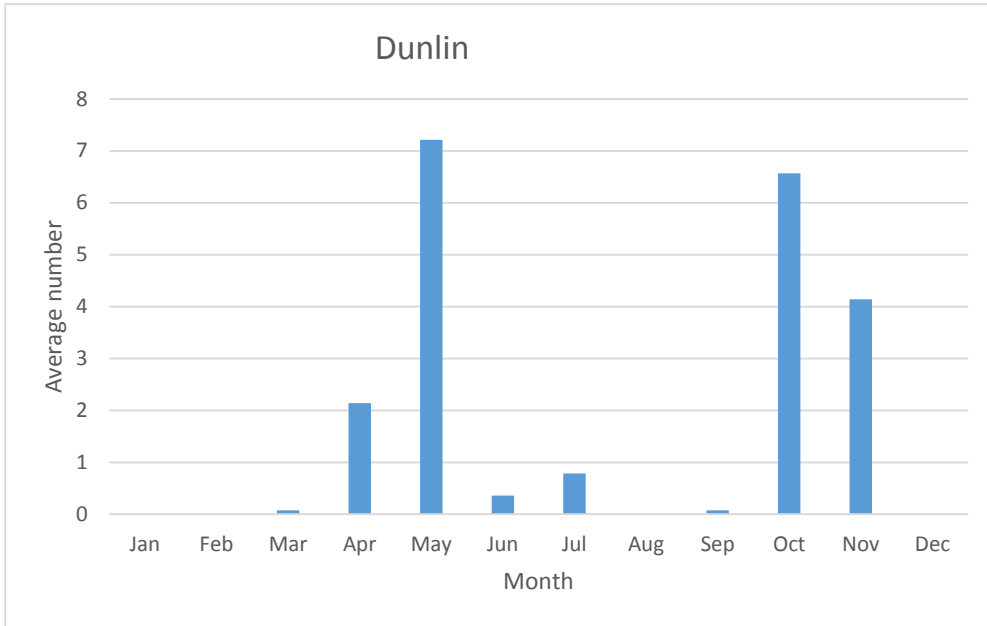

V; max count 1; 1 report: Apr 2012

C; max count 234

Sandpipers, Phalaropes, and allies

Hudsonian Godwit

V; max count 9; 2 reports: Sep 11, Aug 16

C since 2011; max count 5

Sanderling

V; 1 report: Sep 2018