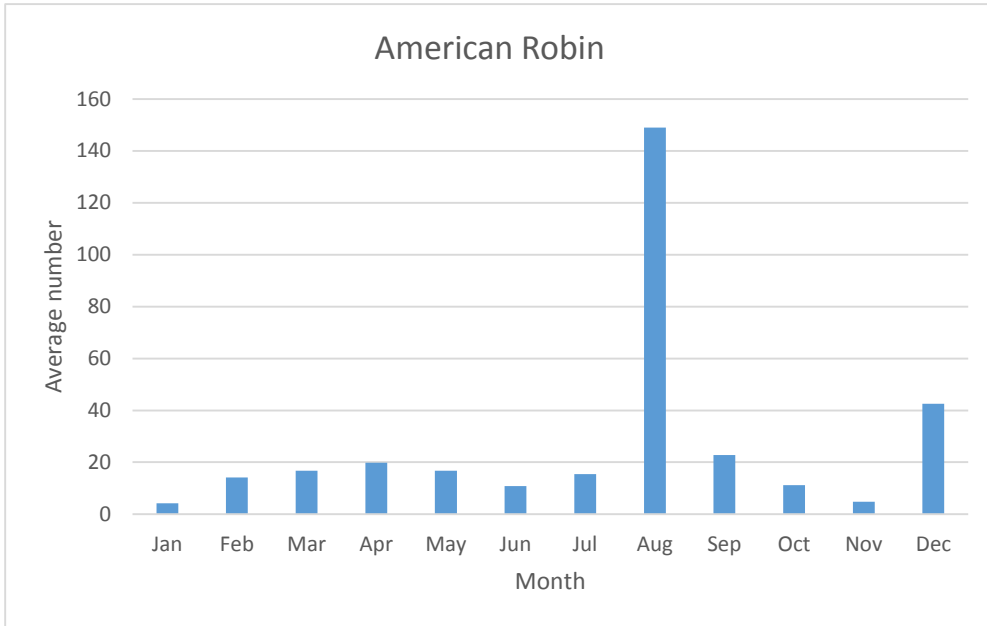

Thrushes

C; max count 30

Veery

V; max count 3; 3 reports: May 2013, May 2014, May 2019

Gray-checked Thrush

R; max count 4; 4 reports: Sep 2014, Sep 2015, May 2018, May 2019

U; max count 20

Hermit Thrush

R; max count 1; 6 reports: Feb 2006, Apr 2012, May 2014, Oct 2016, Apr 2019, Oct 2019

U; max count 4

C; max count 1444

Mockingbirds, Thrashers, and allies

C; max count 33

C; max count 5

Northern Mockingbird