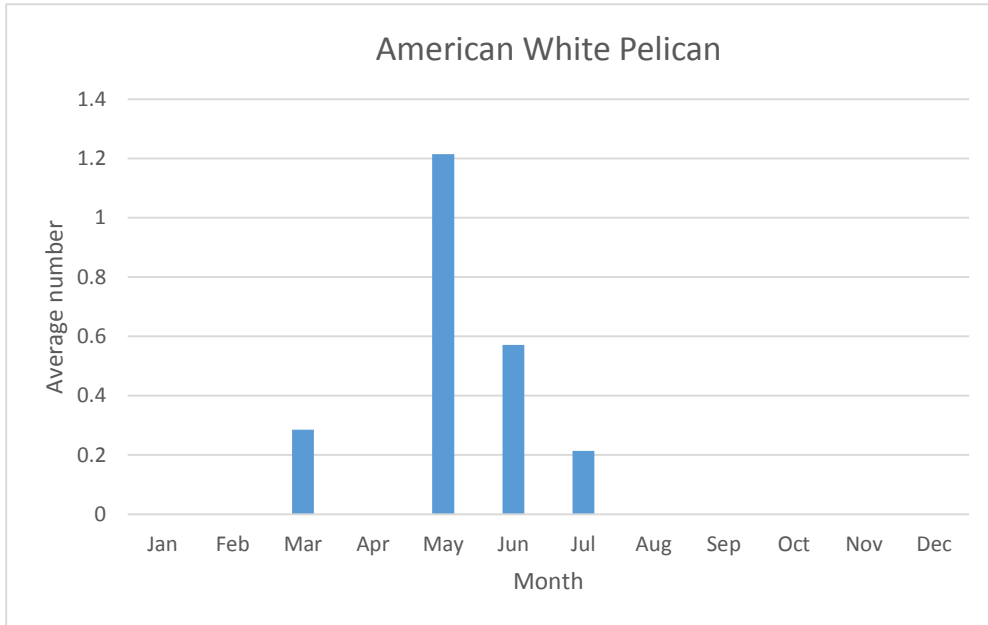

Pelicans, Bitterns and Herons

U; max count 9