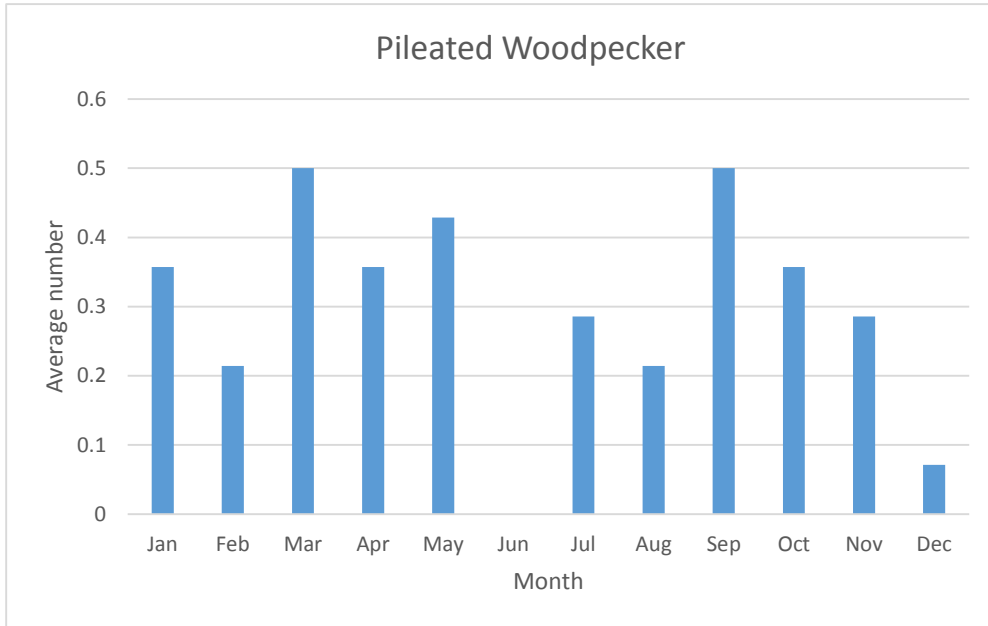

Barred Owl

R; max count 1; 6 reports: May 2014, Mar 2018, Sep 2018, Feb 2019, Aug 2019, Oct 2019

Short-eared Owl

R; max count 3; 5 reports: Oct 2006, Apr 2007, Mar 2009, Jan 2011, Nov 2017

Kingfishers

C; max count 14

Woodpeckers

U; max count 8

C; max count 11

Yellow-bellied Sapsucker

R; max count 5; 5 reports: Apr 2008, Apr 2013, Sep 2013, Apr 2015, Oct 2019

C; max count 8

C since 2010; max count 4

C; max count 5

U; max count 2

Falcons

C; max count 6

Merlin

V; max count 1; 3 occurrences: May 2006, Oct 2016, Oct 2019

U; max count 2

Tyrant Flycatchers

C; max count 6

Yellow-bellied Flycatcher

V; max count 1; 1 report: May 2019

Acadian Flycatcher

R; max count 3; 3 reports: May 2011, June 2012, May 2014

U; max count 1

C; max count 46

U; max count 2

C; max count 5