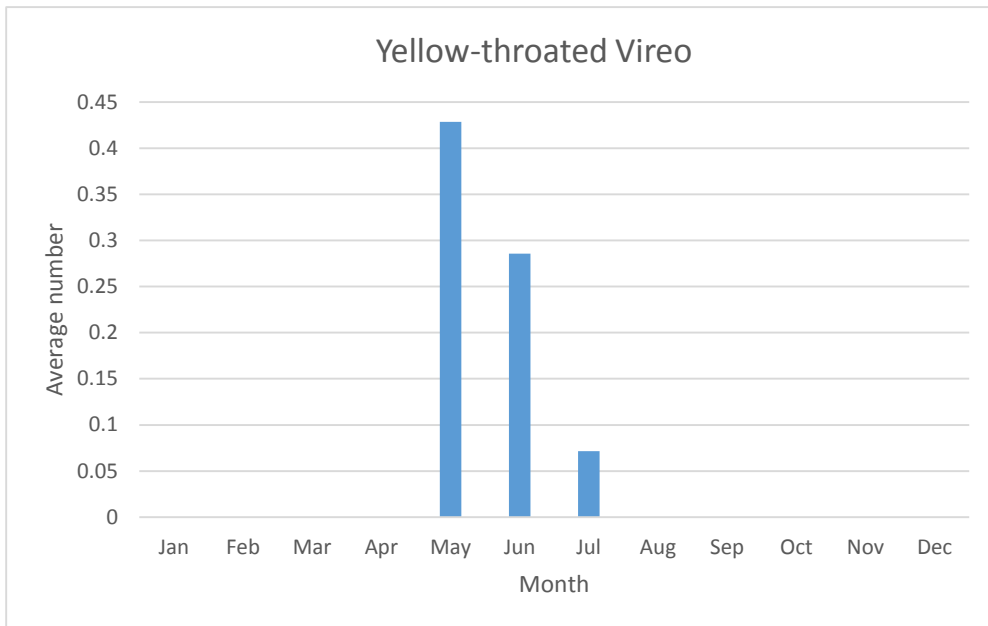

Yellow-bellied Flycatcher

V; max count 1; 1 report: May 2019

Acadian Flycatcher

R; max count 3; 3 reports: May 2011, June 2012, May 2014

U; max count 1

C; max count 46

U; max count 2

C; max count 5

C; max count 12

C; max count 12

Shrikes

Northern Shrike

V; max count 1; 3reports: Mar 2018, Jan 2019, Feb 2019

Vireos

U; max count 2

U; max count 3

U; max count 1

Blue-headed Vireo

R; max count 2; 5 reports: May 2014, Apr 2016, Oct 2016, May 2018, May 2019

C; max count 14

U; max count 3

Crows and Jays

C; max count 54

C; max count 250