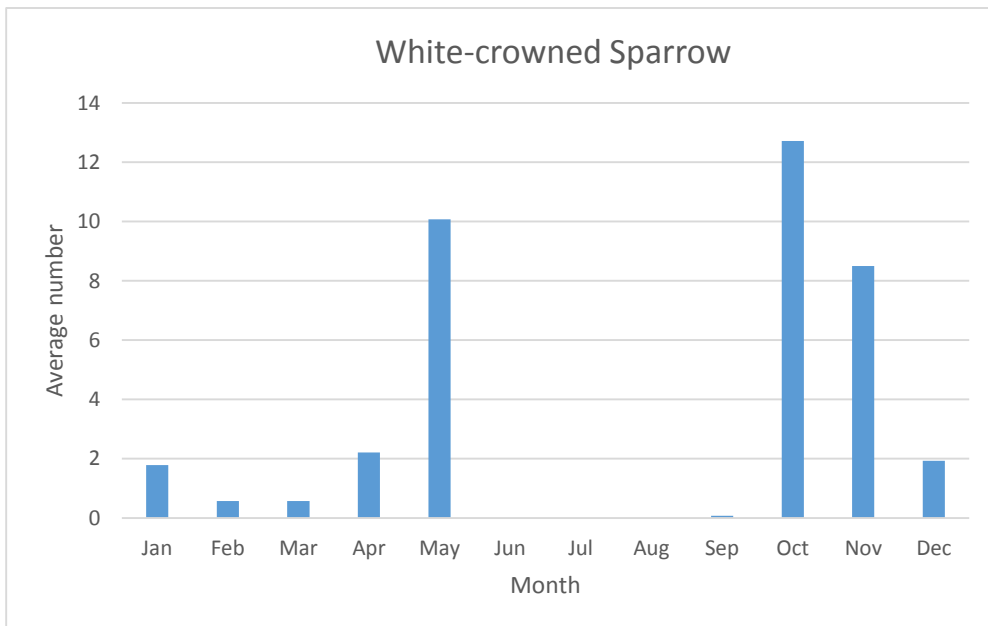

Harris's Sparrow

V; max count 3; 1 report: Oct 2009