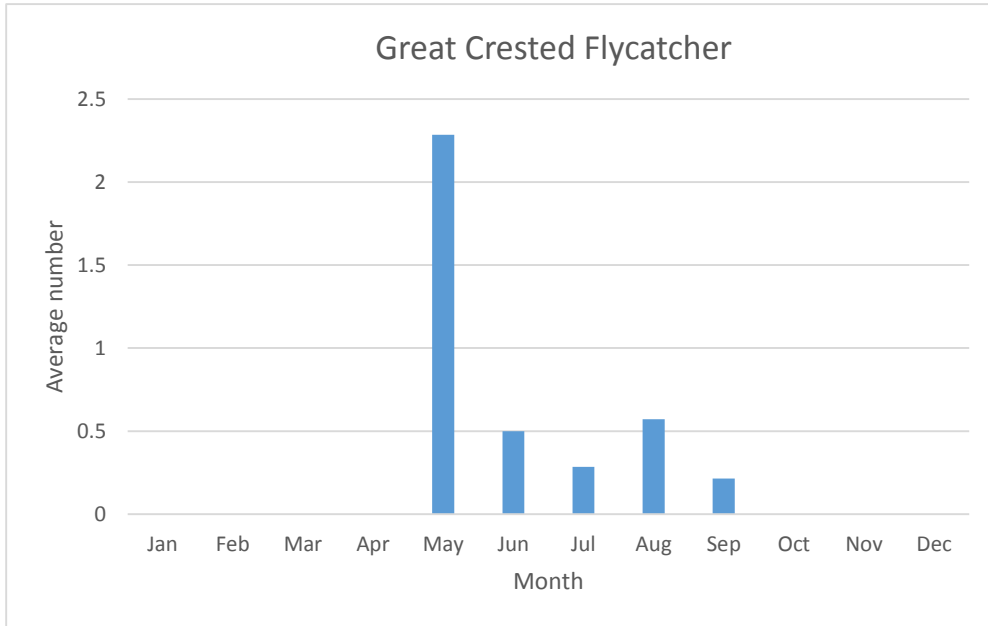

U; max count 2

Falcons

C; max count 6

Merlin

V; max count 1; 3 occurrences: May 2006, Oct 2016, Oct 2019

U; max count 2

Tyrant Flycatchers

C; max count 6

Yellow-bellied Flycatcher

V; max count 1; 1 report: May 2019

Acadian Flycatcher

R; max count 3; 3 reports: May 2011, June 2012, May 2014

U; max count 1

C; max count 46

U; max count 2

C; max count 5

C; max count 12

C; max count 12

Shrikes

Northern Shrike

V; max count 1; 3reports: Mar 2018, Jan 2019, Feb 2019

Vireos

U; max count 2

U; max count 3

U; max count 1

Blue-headed Vireo

R; max count 2; 5 reports: May 2014, Apr 2016, Oct 2016, May 2018, May 2019

C; max count 14

U; max count 3

Crows and Jays

C; max count 54

C; max count 250