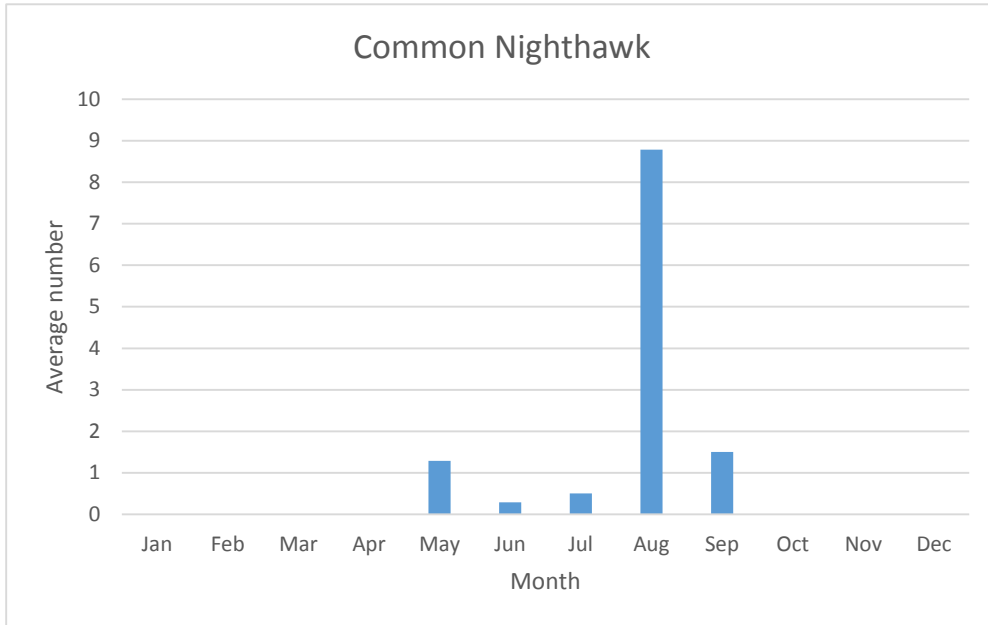

C; max count 13

Eared Grebe

V; max count 1; 3 reports: Mar 2010, Apr 2012, May 2012

Western Grebe

V; max count 1; 1 report: Jun 2010

Pigeons and Doves

C; max count 35

Eurasian Collared Dove

V; max count 1; 1 report: Mar 2011

C; max count 60

Cuckoos

U; max count 2

Black-billed Cuckoo

V; max count 1; 2 reports: Aug 2015, May 2019

Goatsuckers

C; max count 40

Swifts and Hummingbirds

C; max count 167

C; max count 6

Rails, Gallinules, Coots, and Cranes

King Rail

V; max count 1; 3 reports: Jul 2011, Aug 2011, Aug 2015

C; max count 10

C; max count 15