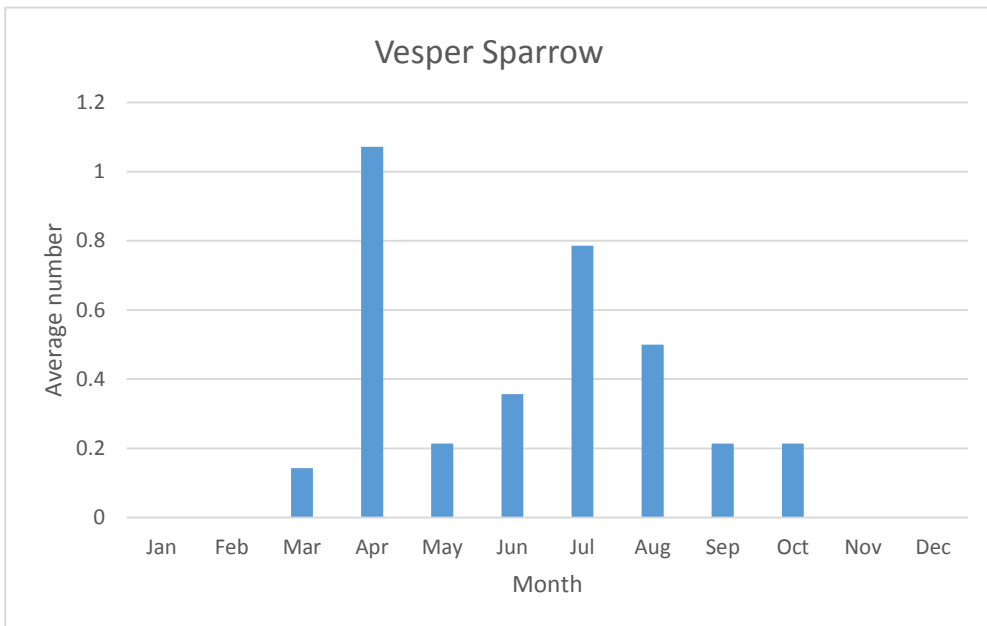

Pine Siskin

V; max count 3; 2 reports: Oct 2014, Oct 2015

C; max count 270

Longspurs and Snow Bunting

Snow Bunting

R; max count 100; 4 reports: Jan 2006, Jan 2007, Dec 2015, Nov 2019

Towhees and Sparrows

C; max count 4

C; max count 200

C; max count 25

U; max count 2

C; max count 10

C; max count 5

C; max count 15

U; max count 6

LeConte's Sparrow

V; max count 1; 1 report: Apr 2012

Nelson's Sparrow

R; max count 1; 4 reports: May 2010, May 2014, May 2015, Sep 2018

U; max count 8

C; max count 69

C; max count 3

C; max count 21

C; max count 100