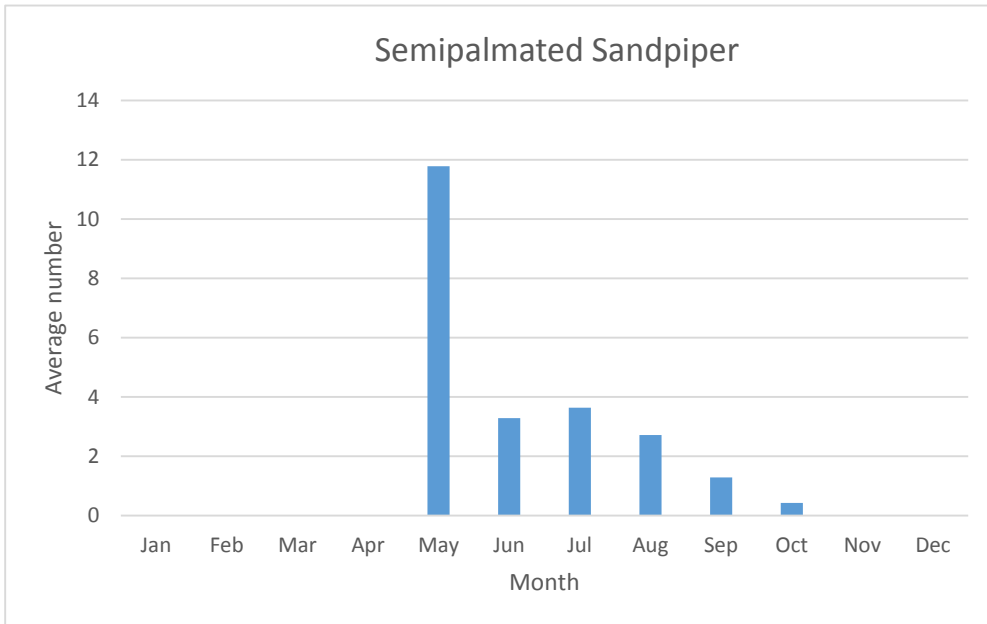

C; max count 44

R; max count 2; 7 reports: most recent Oct 2016

C; max count 64

U; max count 8; 8 reports: most recent Sep 2018

Buff-breasted Sandpiper

V; 2 reports: Sep 2011, Sep 2014

C; max count 400

C; max count 48