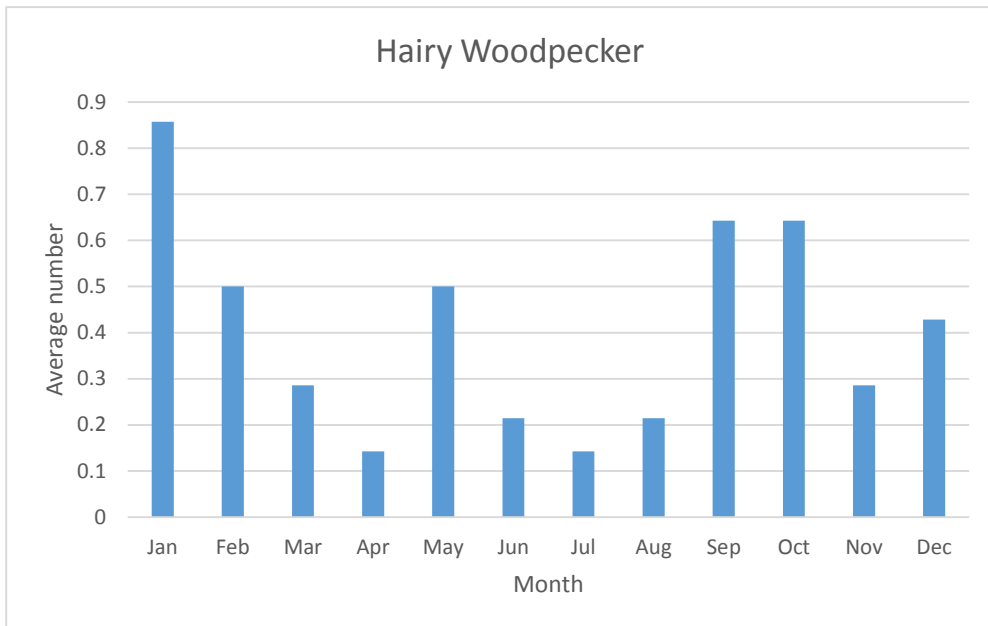

Barred Owl

R; max count 1; 6 reports: May 2014, Mar 2018, Sep 2018, Feb 2019, Aug 2019, Oct 2019

Short-eared Owl

R; max count 3; 5 reports: Oct 2006, Apr 2007, Mar 2009, Jan 2011, Nov 2017

Kingfishers

C; max count 14

Woodpeckers

U; max count 8

C; max count 11

Yellow-bellied Sapsucker

R; max count 5; 5 reports: Apr 2008, Apr 2013, Sep 2013, Apr 2015, Oct 2019

C; max count 8

C since 2010; max count 4

C; max count 5

U; max count 2

Falcons

C; max count 6

Merlin

V; max count 1; 3 occurrences: May 2006, Oct 2016, Oct 2019

U; max count 2

Tyrant Flycatchers

C; max count 6

Yellow-bellied Flycatcher

V; max count 1; 1 report: May 2019

Acadian Flycatcher

R; max count 3; 3 reports: May 2011, June 2012, May 2014

U; max count 1

C; max count 46

U; max count 2

C; max count 5