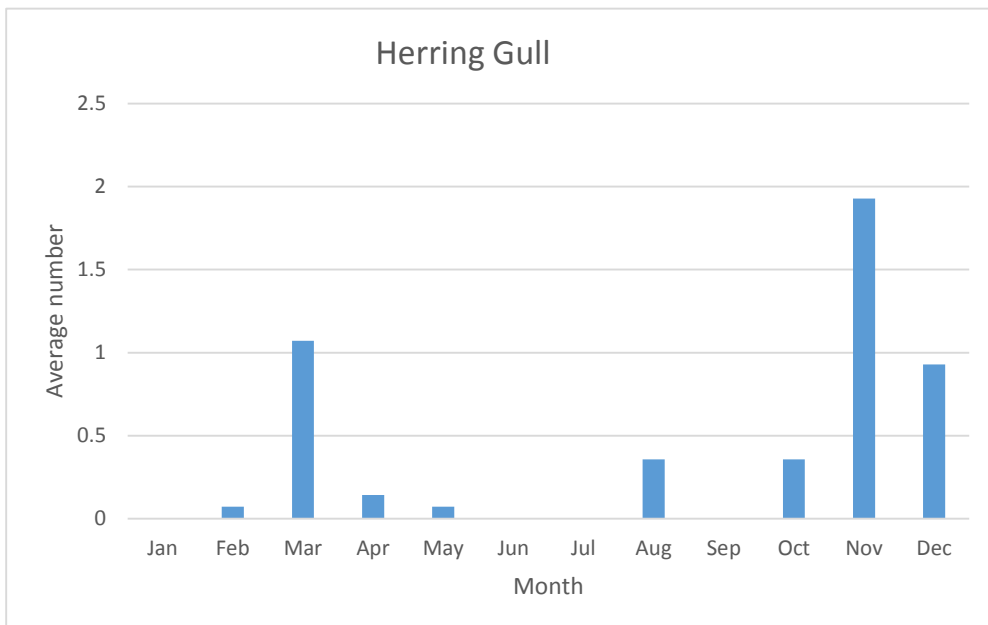

R; max count 14; 2 reports: Apr 2012, Apr 2018

C; max count 18

R; max count 2; 7 reports, most recent Jul 2018

Red-necked Phalarope

R; max count 1; 1 report: Aug 2011

Gulls and Terns

C since 2013; max count 20

Franklin's Gull

V; max count 3; 2 reports: Sep 2010, Oct 2018

C; max count 1000

C since 2011; max count 14

Lesser Black-backed Gull

V; max count 3; 3 reports: Nov 2013, Nov 2018, Nov 2019

C since 2009; max count 6