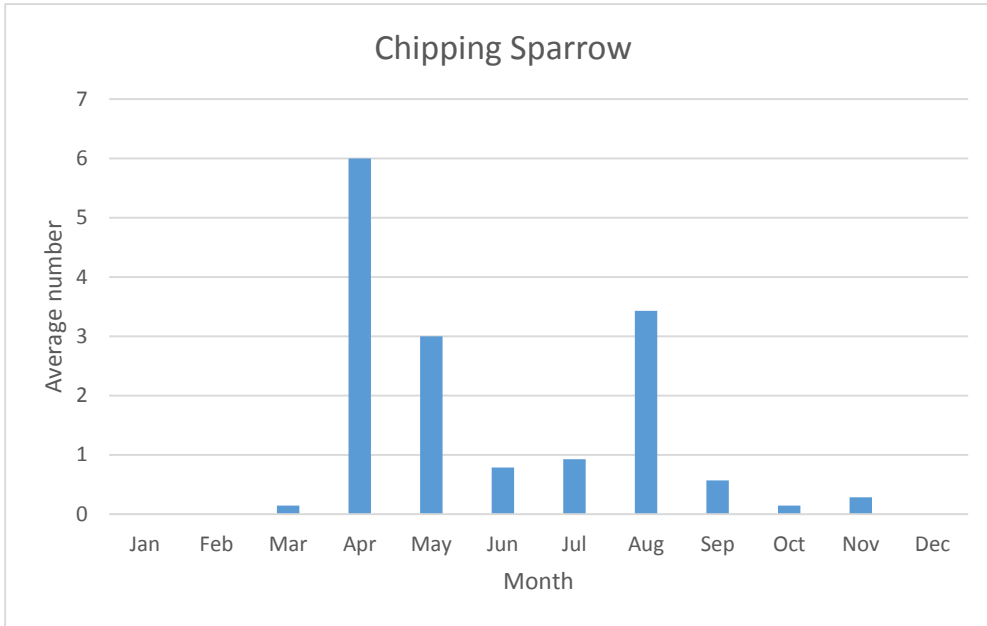

C; max count 25