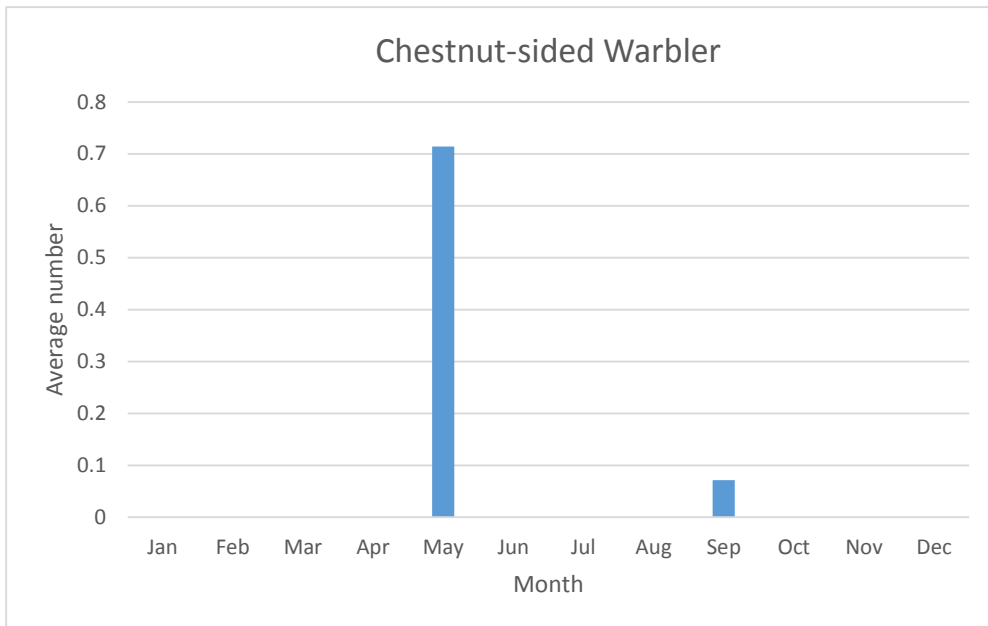

Hooded Warbler

V; max count 1; 1 report Aug 2019

U; max count 13

Cape May Warbler

V; max count 3; 2 reports: May 2014, Oct 2015

Northern Parula

V; max count 9; 3 reports: May 2011, Aug 2018, May 2019

U; max count 2

Bay-breasted Warbler

V; max count 1; 3 reports: Sep 2016, May 2019, Oct 2019

Blackburnian Warbler

V; max count 3; 3 reports: May 2014, Sep 2016, May 2019

C; max count 47

U; max count 5

U; max count 3

Black-throated Blue Warbler

R; max count 1; 5 reports: May 2006, May 2016, Oct 2017, May 2019, Oct 2019

U; max count 13

Pine Warbler

V; max count 2; 2 reports: Apr 2012, May 2014

C; max count 18

Prairie Warbler

V; max count 1; 2 reports: May 2012, May 2019