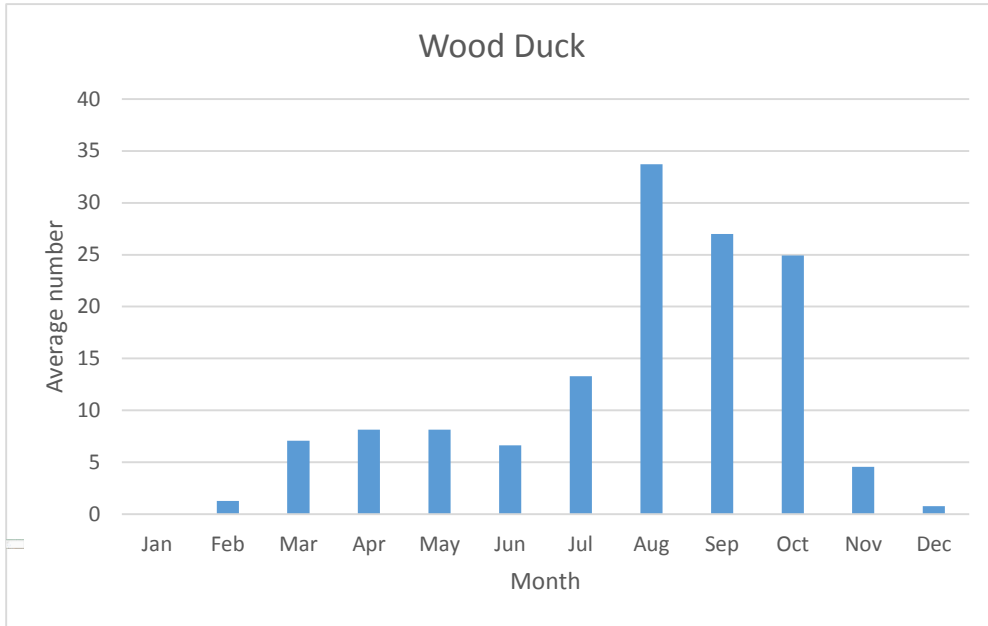

Swans, Geese, and Ducks

Black-bellied Whistling-Duck

V; max count 1; 1 report: Aug-Oct 2019

Snow Goose

V; max count 2; 2 reports: Dec 2013, Feb 2016

Greater White-fronted Goose

R; max count 75; 5 reports: Mar 2011, Apr 2015, Feb 2016, Oct 2016, Feb 2019

Cackling Goose

V; max count 8; 1 report: Jan 2013

C; max count 1000

C; max count 32

Trumpeter Swan

V; max count 3; 2 reports: Nov 2017, Mar 2018

U; max count 13

C; max count 156