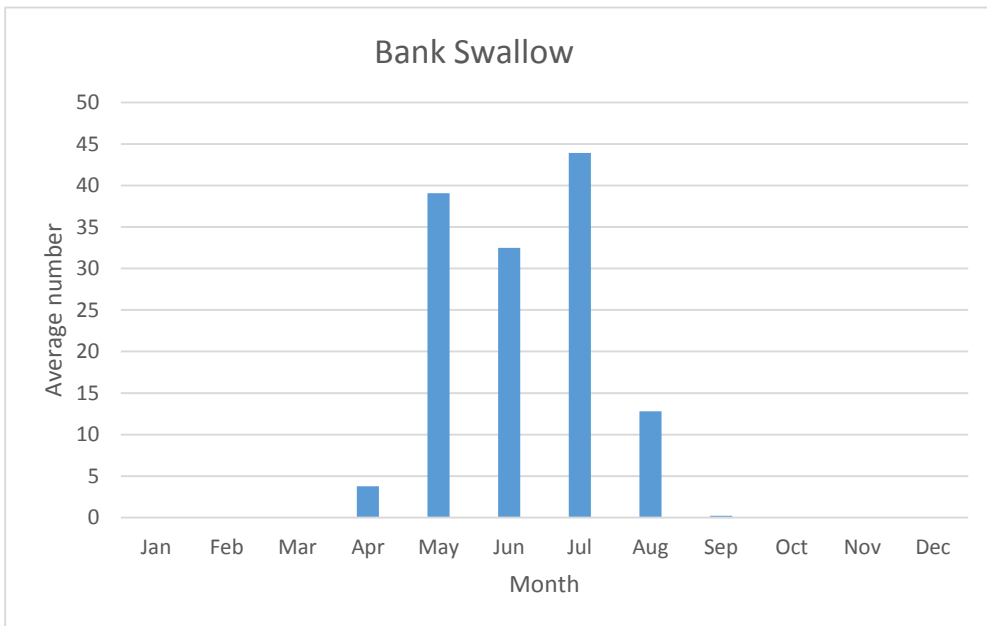

U; max count 1

Blue-headed Vireo

R; max count 2; 5 reports: May 2014, Apr 2016, Oct 2016, May 2018, May 2019

C; max count 14

U; max count 3

Crows and Jays

C; max count 54

C; max count 250

Larks

C, but numbers much reduced since marsh restoration; max count 30

Swallows

C; max count 500

C; max count 347

C; max count 150

C; max count 300

C; max count 20

C; max count 200

Chickadees and Titmice

C; max count 6

Black-capped Chickadee

V; max count 2; 3 reports: Oct 2017, Nov 2018, Nov 2019

C; max count 6

Nuthatches and Creeper

Red-breasted Nuthatch