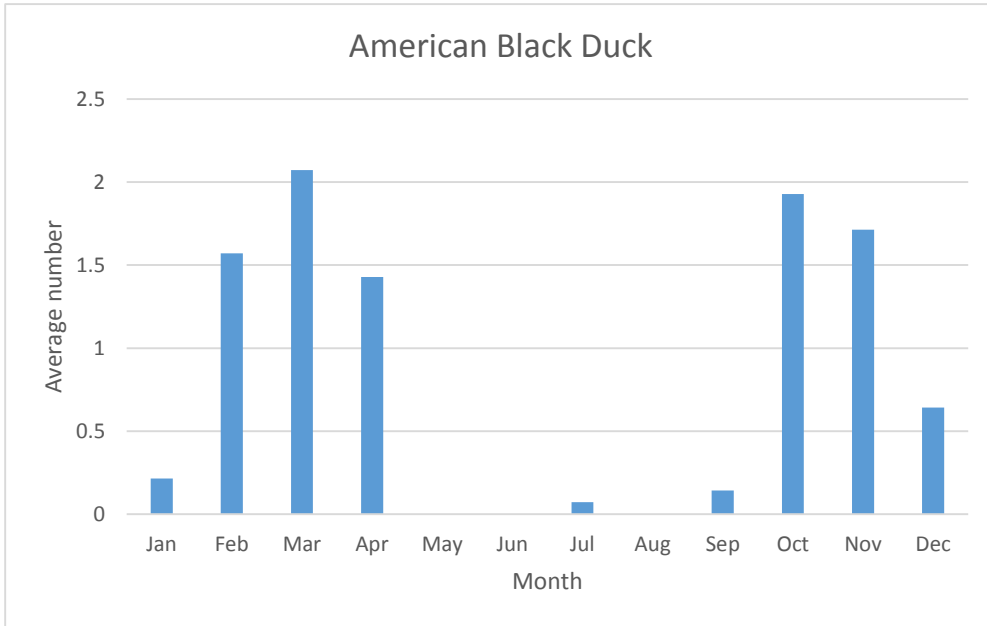

C; max count 15