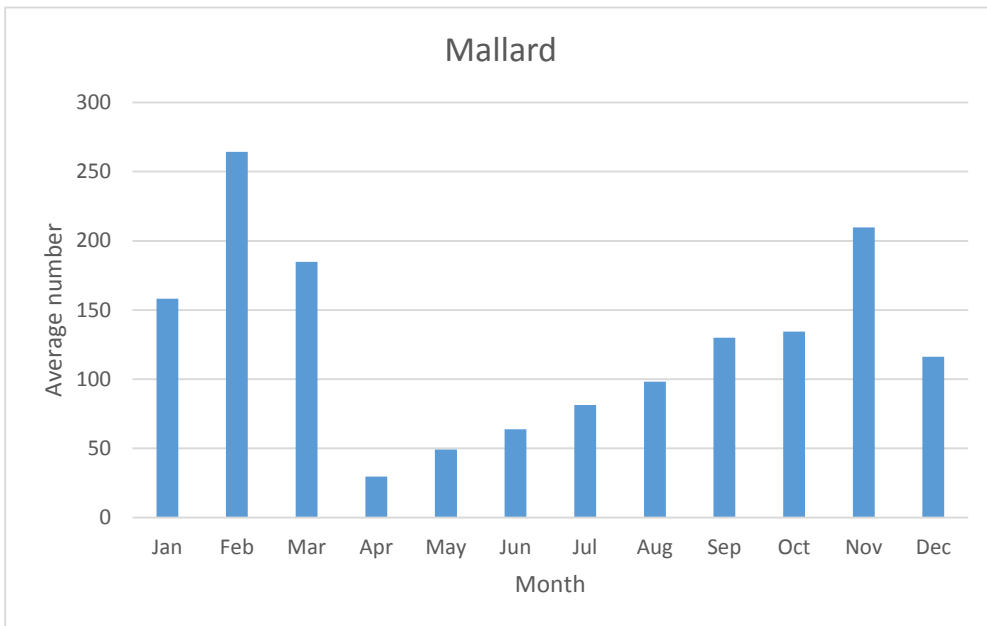

C; max count 1000