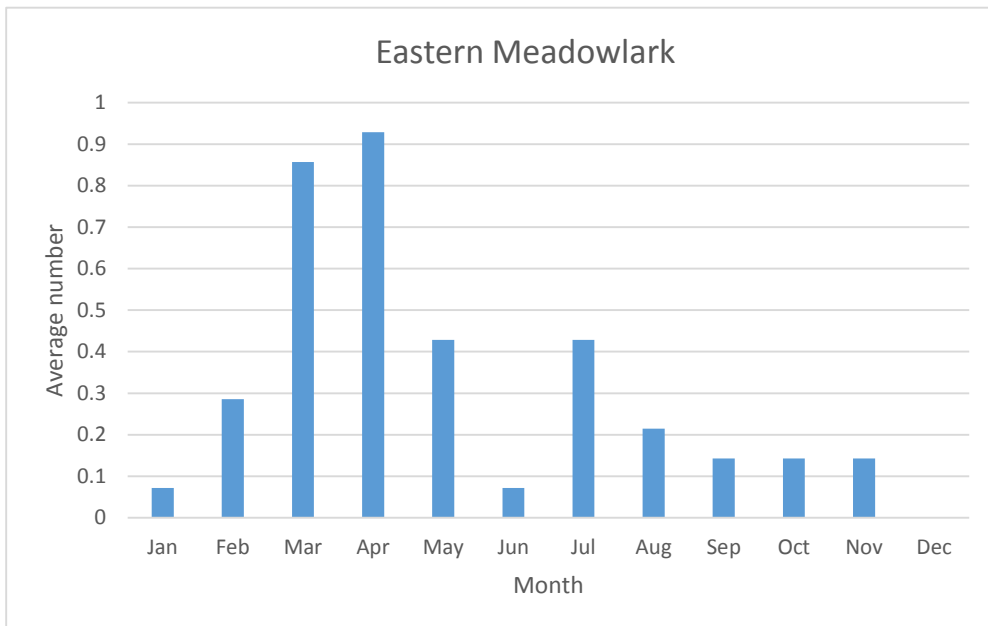

V; max count 1; 1 report: Apr 2012

Nelson's Sparrow

R; max count 1; 4 reports: May 2010, May 2014, May 2015, Sep 2018

U; max count 8

C; max count 69

C; max count 3

C; max count 21

C; max count 100

Harris's Sparrow

V; max count 3; 1 report: Oct 2009

C; max count 40

C; max count 23

Yellow-breasted Chats

U; max count 3

Blackbirds

U; max count 100