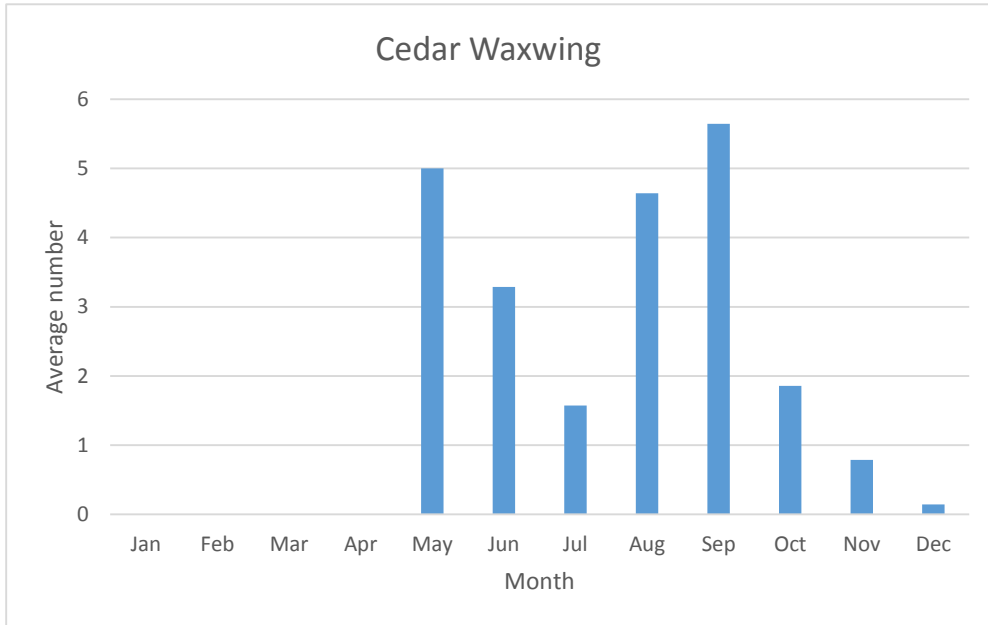

Thrushes

C; max count 30

Veery

V; max count 3; 3 reports: May 2013, May 2014, May 2019

Gray-checked Thrush

R; max count 4; 4 reports: Sep 2014, Sep 2015, May 2018, May 2019

U; max count 20

Hermit Thrush

R; max count 1; 6 reports: Feb 2006, Apr 2012, May 2014, Oct 2016, Apr 2019, Oct 2019

U; max count 4

C; max count 1444

Mockingbirds, Thrashers, and allies

C; max count 33

C; max count 5

Northern Mockingbird

R; max count 1; 5 reports: Apr 2011, May 2011, Aug 2012, Feb 2013, Apr 2019

Starlings

C; max count 3000

Waxwings

C; max count 35

Old World Sparrows

C; max count 1000

Pipits