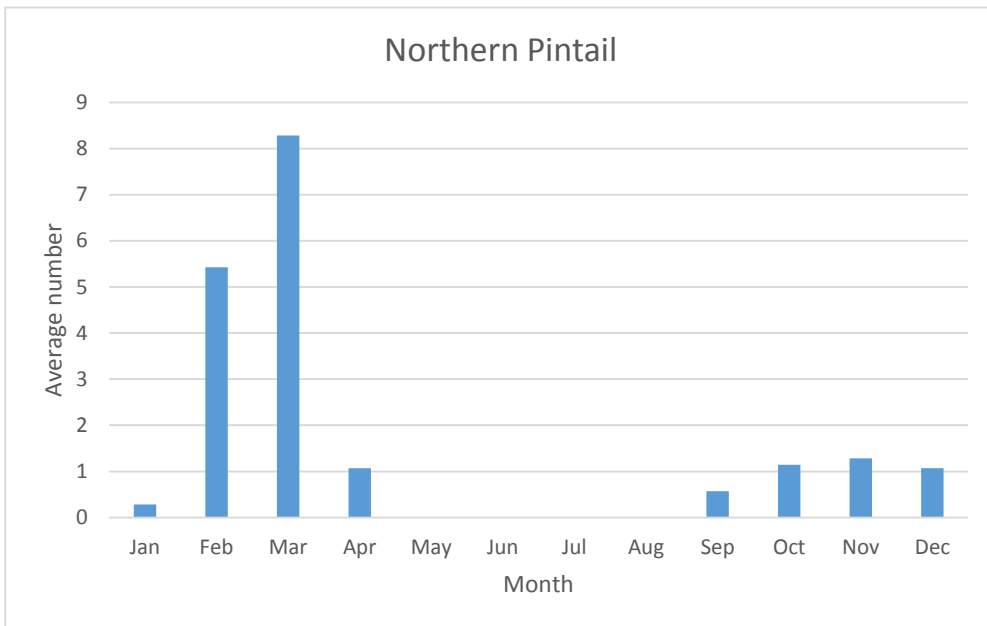

C; max count 200

C; max count 90

C; max count 66

C; max count 50

C; max count 1000

C; max count 15

C; max count 52

C; max count 165

R; max count 15; latest sighting Nov 2018

C; max count 40

C; max count 400

Greater Scaup

V; max count 6; 2 reports: Apr 2012, Mar 2017

C; max count 100

C; max count 100

Common Goldeneye