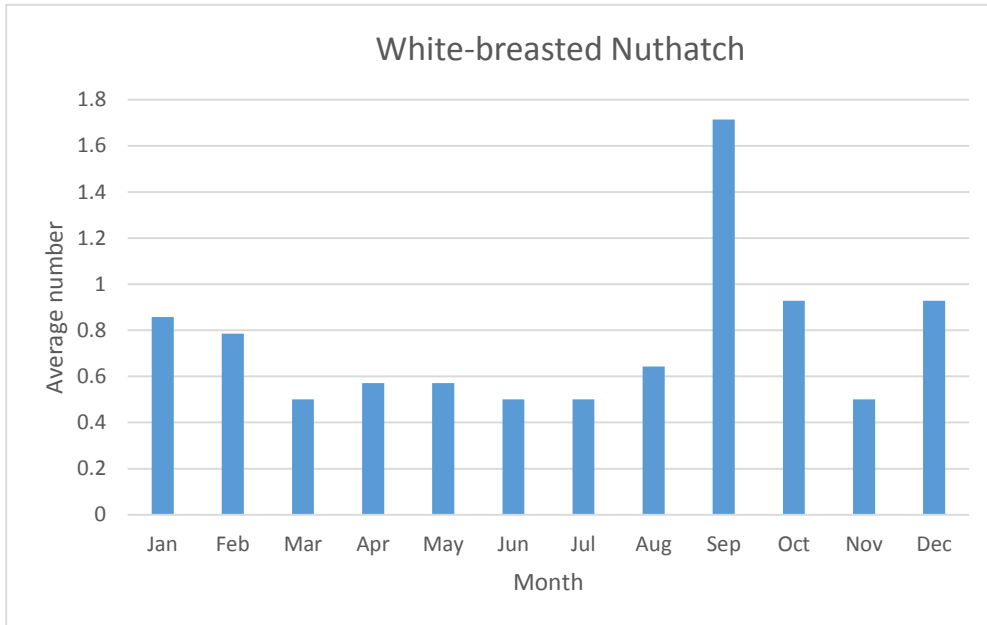

U; max count 1

Blue-headed Vireo

R; max count 2; 5 reports: May 2014, Apr 2016, Oct 2016, May 2018, May 2019

C; max count 14

U; max count 3

Crows and Jays

C; max count 54

C; max count 250

Larks

C, but numbers much reduced since marsh restoration; max count 30

Swallows

C; max count 500

C; max count 347

C; max count 150

C; max count 300

C; max count 20

C; max count 200

Chickadees and Titmice

C; max count 6

Black-capped Chickadee

V; max count 2; 3 reports: Oct 2017, Nov 2018, Nov 2019

C; max count 6

Nuthatches and Creeper

Red-breasted Nuthatch

V; max count 2; 2 reports: Oct 2010, May 2019

C; max count 8

Brown Creeper

R; max count 3; 7 reports: Feb 2006, Apr 2009, Feb 2012, Oct 2015, Oct 2017, Dec 2017, Oct 2019

Wrens

C; max count 12

Winter Wren

R; max count 1; 6 reports: Jan 2009, Sep 2009, Nov 2009, Oct 2013, Jan 2016, Oct 2019