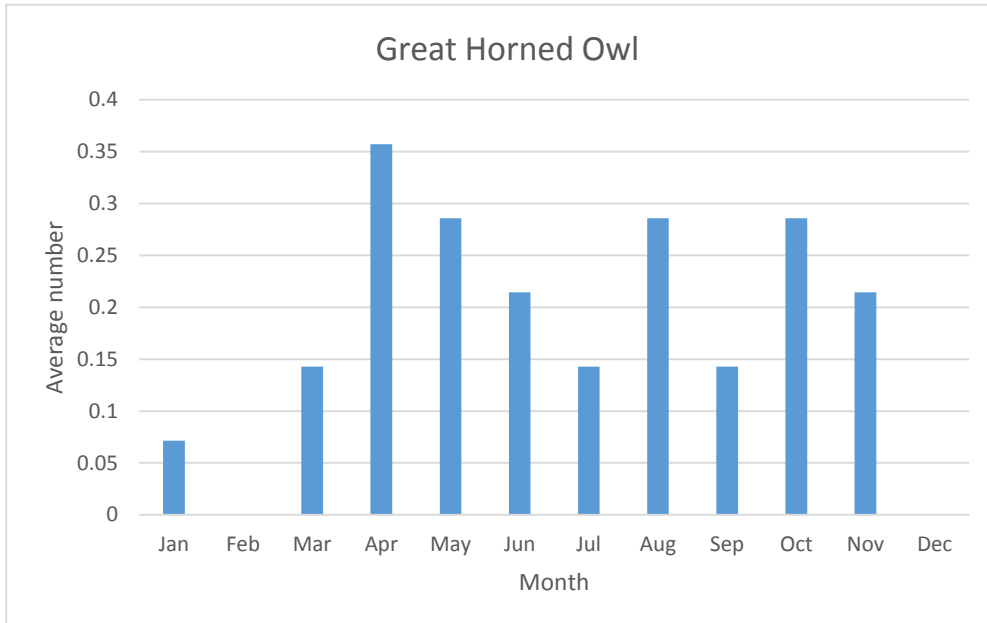

R; max count 7; 7 reports, most recent Apr 2015

C; max count 58

C since 2012; max count 11

Ibis (*Plegadis sp*)

V; max 1; 1 report: May 10

American Vultures, Osprey, Hawks and Eagles

C; max count 137

C since 2012; max count 2

C; max count 5

C; max count 2

U; max count 2

C; max count 2

R; max count 2; 14 reports, most recent Nov 2019

Broad-winged Hawk
2018

C; max count 10

U; max count 2

Golden Eagle

V; max count 1; 1 report, Nov 2013

Owls

Eastern Screech-Owl

R; max count 1; 4 reports: before 2006, Feb 2006, Apr 2016, Oct 2019

U; max count 3

Snowy Owl

V; max count 1; 1 report: Mar 2018

Barred Owl

R; max count 1; 6 reports: May 2014, Mar 2018, Sep 2018, Feb 2019, Aug 2019, Oct 2019

Short-eared Owl

R; max count 3; 5 reports: Oct 2006, Apr 2007, Mar 2009, Jan 2011, Nov 2017

Kingfishers

C; max count 14