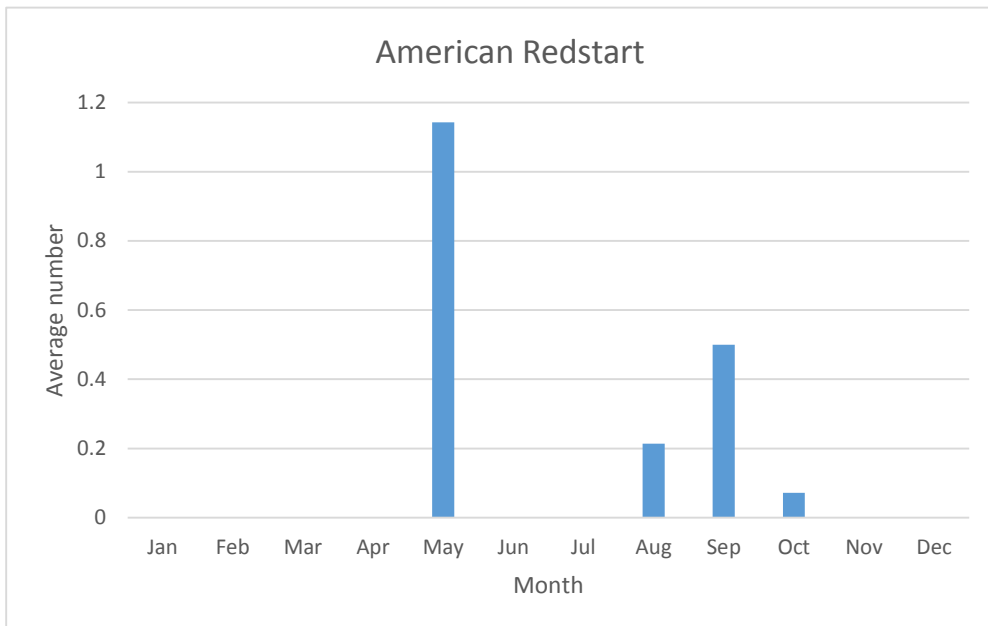

U; max count 4

U; max count 5

Orange-crowned Warbler

V; max count 1; 4 reports: Apr 2006, May 2014, Oct 2014, Oct 2019

U; max count 6

Connecticut Warbler

V; max count 1; 1 report Sep 2015

C; max count 59

Hooded Warbler

V; max count 1; 1 report Aug 2019

U; max count 13

Cape May Warbler

V; max count 3; 2 reports: May 2014, Oct 2015

Northern Parula

V; max count 9; 3 reports: May 2011, Aug 2018, May 2019

U; max count 2