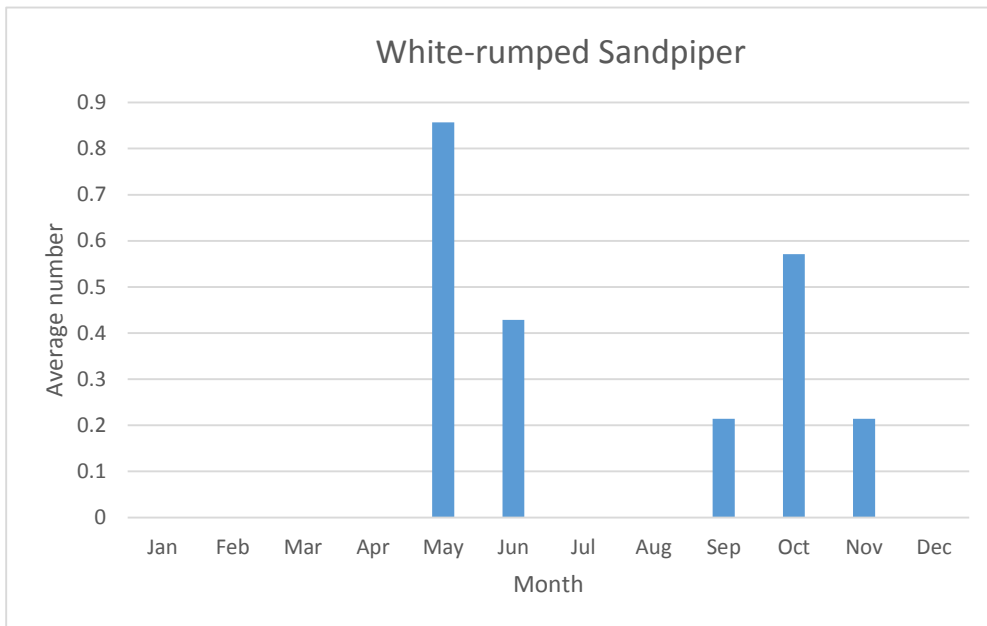

Black-bellied Plover

R; max count 1; 5 reports: May 2006, May 2007, May 2012, Oct 2013, Aug 2019

American Golden-Plover

R; max count 5; 5 reports: May 07, Sep 08, Sep 10, Sep 13, Sep 19

C; max count 54

Piping Plover

V; max count 1; 1 report: Apr 2012

C; max count 234

Sandpipers, Phalaropes, and allies

Hudsonian Godwit

V; max count 9; 2 reports: Sep 11, Aug 16

C since 2011; max count 5

Sanderling

V; 1 report: Sep 2018

C; max count 44

R; max count 2; 7 reports: most recent Oct 2016

C; max count 64

U; max count 8; 8 reports: most recent Sep 2018

Buff-breasted Sandpiper

V; 2 reports: Sep 2011, Sep 2014

C; max count 400

C; max count 48