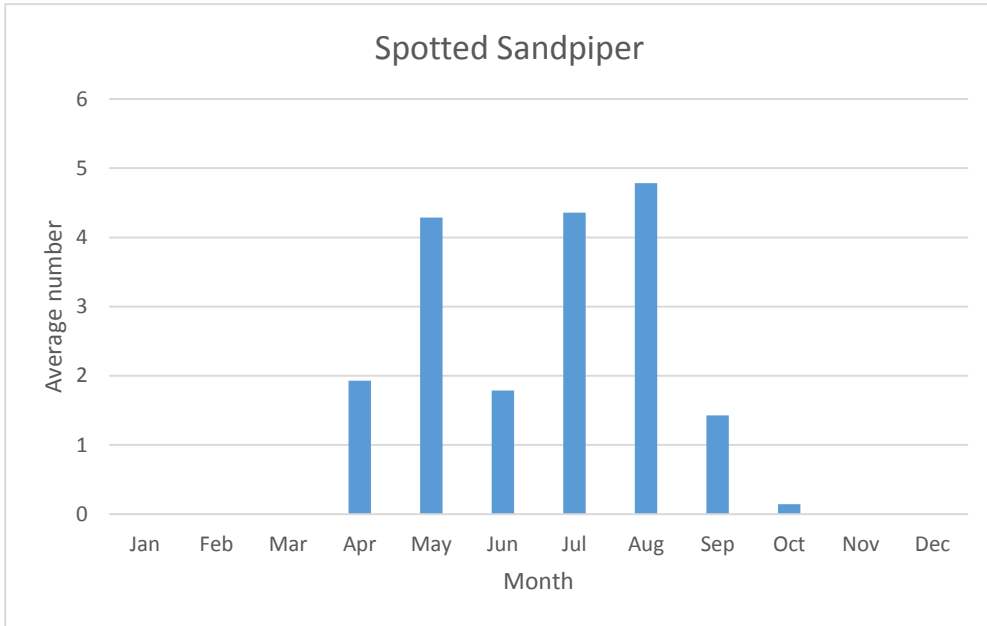

C; max count 44

R; max count 2; 7 reports: most recent Oct 2016

C; max count 64

U; max count 8; 8 reports: most recent Sep 2018

Buff-breasted Sandpiper

V; 2 reports: Sep 2011, Sep 2014

C; max count 400

C; max count 48

U; max count 34

R; max count 6; 7 reports, most recent Oct 2019

C since 2014; max count 17

C; max count 40

C; max count 25

C; max count 18

C; max count 81

Willet

R; max count 14; 2 reports: Apr 2012, Apr 2018

C; max count 18

R; max count 2; 7 reports, most recent Jul 2018

Red-necked Phalarope

R; max count 1; 1 report: Aug 2011

Gulls and Terns

C since 2013; max count 20