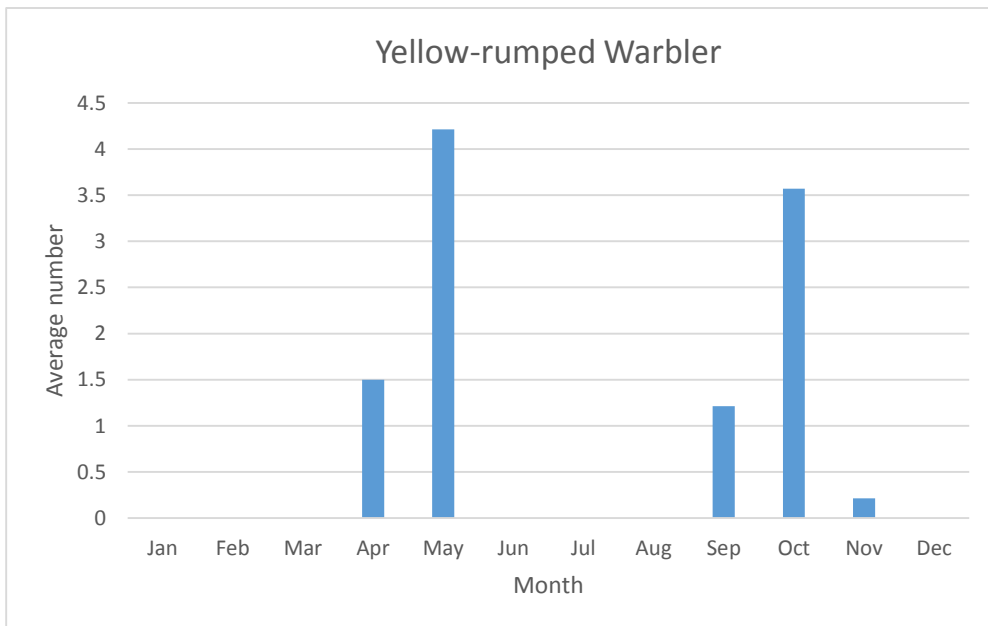

U; max count 4

U; max count 5

Orange-crowned Warbler

V; max count 1; 4 reports: Apr 2006, May 2014, Oct 2014, Oct 2019

U; max count 6

Connecticut Warbler

V; max count 1; 1 report Sep 2015

C; max count 59

Hooded Warbler

V; max count 1; 1 report Aug 2019

U; max count 13

Cape May Warbler

V; max count 3; 2 reports: May 2014, Oct 2015

Northern Parula

V; max count 9; 3 reports: May 2011, Aug 2018, May 2019

U; max count 2

Bay-breasted Warbler

V; max count 1; 3 reports: Sep 2016, May 2019, Oct 2019

Blackburnian Warbler

V; max count 3; 3 reports: May 2014, Sep 2016, May 2019

C; max count 47

U; max count 5

U; max count 3

Black-throated Blue Warbler

R; max count 1; 5 reports: May 2006, May 2016, Oct 2017, May 2019, Oct 2019

U; max count 13

Pine Warbler

V; max count 2; 2 reports: Apr 2012, May 2014

C; max count 18

Prairie Warbler

V; max count 1; 2 reports: May 2012, May 2019