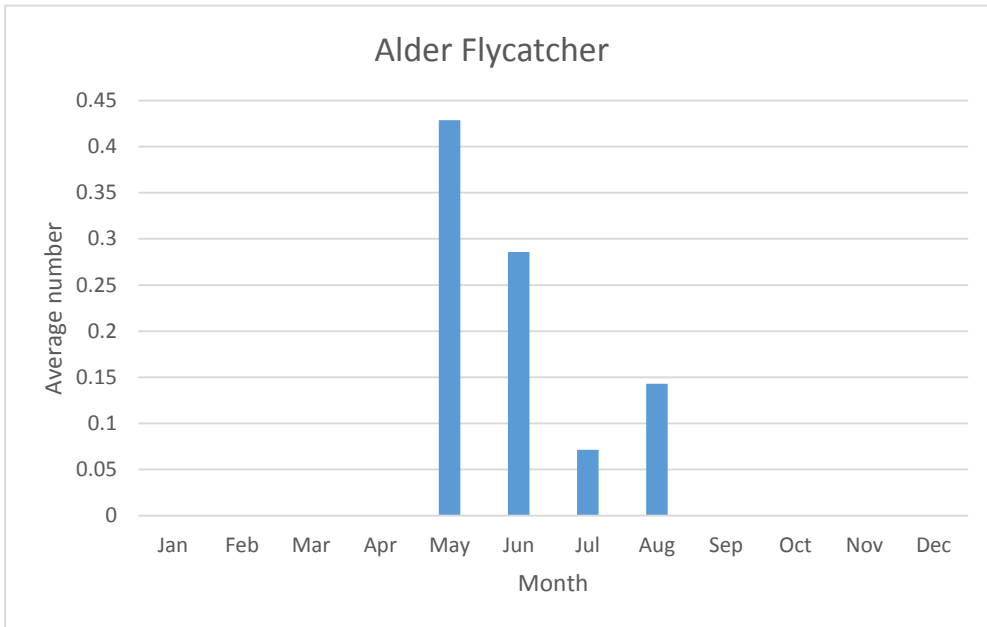

Barred Owl

R; max count 1; 6 reports: May 2014, Mar 2018, Sep 2018, Feb 2019, Aug 2019, Oct 2019

Short-eared Owl

R; max count 3; 5 reports: Oct 2006, Apr 2007, Mar 2009, Jan 2011, Nov 2017

Kingfishers

C; max count 14

Woodpeckers

U; max count 8

C; max count 11

Yellow-bellied Sapsucker

R; max count 5; 5 reports: Apr 2008, Apr 2013, Sep 2013, Apr 2015, Oct 2019

C; max count 8

C since 2010; max count 4

C; max count 5

U; max count 2

Falcons

C; max count 6

Merlin

V; max count 1; 3 occurrences: May 2006, Oct 2016, Oct 2019

U; max count 2

Tyrant Flycatchers

C; max count 6

Yellow-bellied Flycatcher

V; max count 1; 1 report: May 2019

Acadian Flycatcher

R; max count 3; 3 reports: May 2011, June 2012, May 2014

U; max count 1

C; max count 46

U; max count 2

C; max count 5