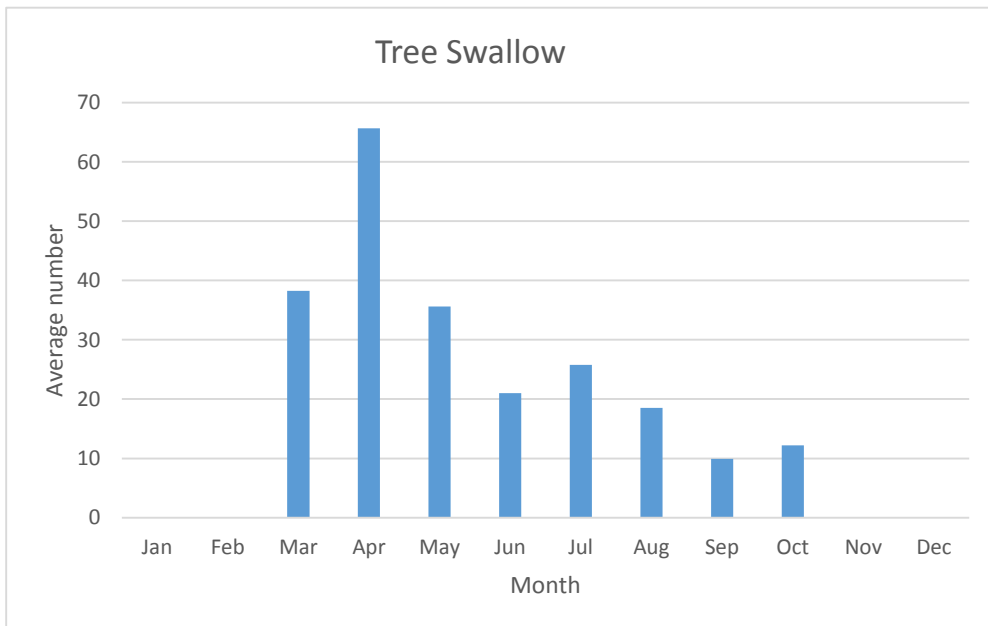

U; max count 1

Blue-headed Vireo

R; max count 2; 5 reports: May 2014, Apr 2016, Oct 2016, May 2018, May 2019

C; max count 14

U; max count 3

Crows and Jays

C; max count 54

C; max count 250

Larks

C, but numbers much reduced since marsh restoration; max count 30

Swallows

C; max count 500

C; max count 347

C; max count 150

C; max count 300

C; max count 20

C; max count 200

Chickadees and Titmice

C; max count 6

Black-capped Chickadee

V; max count 2; 3 reports: Oct 2017, Nov 2018, Nov 2019

C; max count 6

Nuthatches and Creeper

Red-breasted Nuthatch