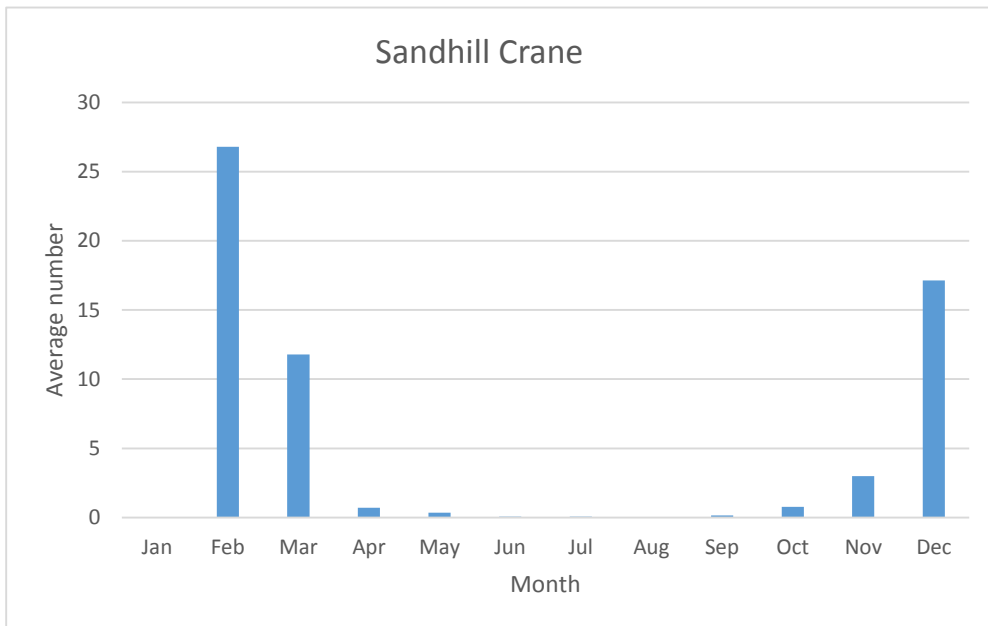

C; max count 220

Stilts and Avocets

Black-necked Stilt; max count 6; 4 reports: May 2011, Sep 2011, Apr 2017, Aug 18