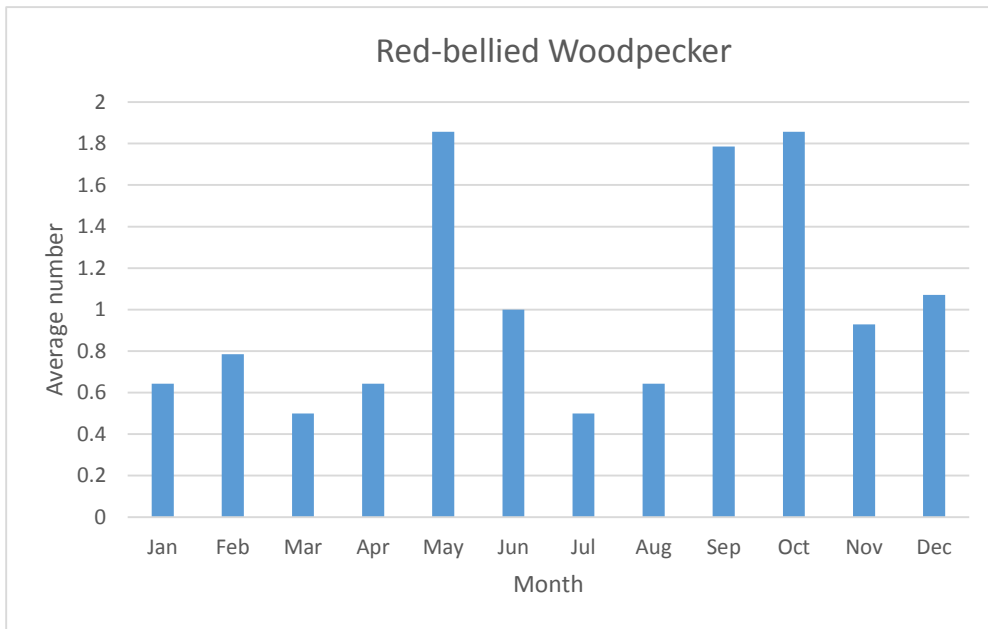

Golden Eagle

V; max count 1; 1 report, Nov 2013

Owls

Eastern Screech-Owl

R; max count 1; 4 reports: before 2006, Feb 2006, Apr 2016, Oct 2019

U; max count 3

Snowy Owl

V; max count 1; 1 report: Mar 2018

Barred Owl

R; max count 1; 6 reports: May 2014, Mar 2018, Sep 2018, Feb 2019, Aug 2019, Oct 2019

Short-eared Owl

R; max count 3; 5 reports: Oct 2006, Apr 2007, Mar 2009, Jan 2011, Nov 2017

Kingfishers

C; max count 14

Woodpeckers

U; max count 8

C; max count 11

Yellow-bellied Sapsucker

R; max count 5; 5 reports: Apr 2008, Apr 2013, Sep 2013, Apr 2015, Oct 2019

C; max count 8

C since 2010; max count 4

C; max count 5