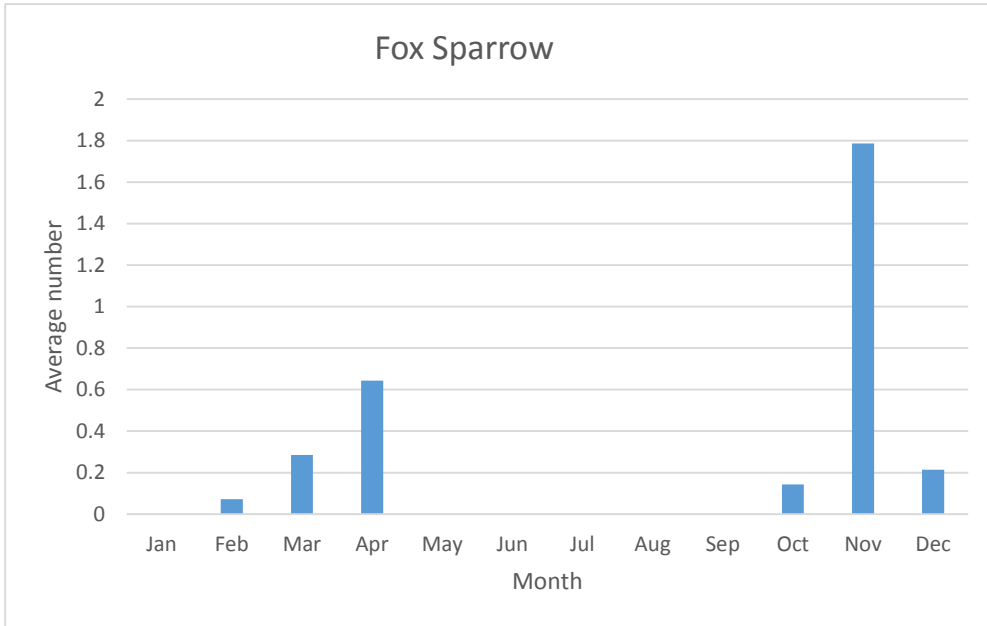

C; max count 200

C; max count 25

U; max count 2

C; max count 10

C; max count 5

C; max count 15

U; max count 6

LeConte's Sparrow

V; max count 1; 1 report: Apr 2012

Nelson's Sparrow

R; max count 1; 4 reports: May 2010, May 2014, May 2015, Sep 2018

U; max count 8

C; max count 69

C; max count 3

C; max count 21

C; max count 100