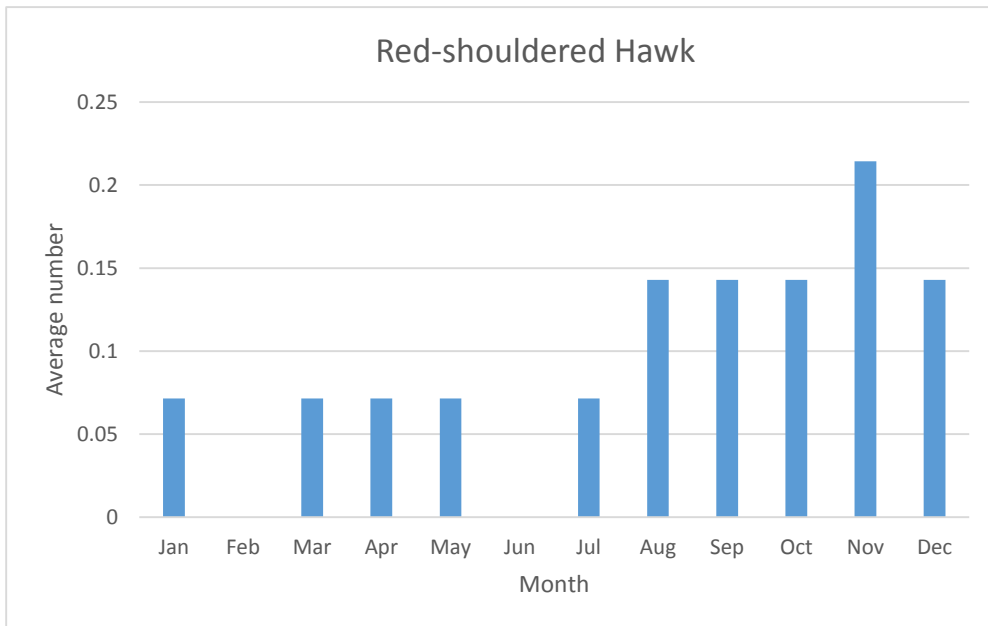

R; max count 7; 7 reports, most recent Apr 2015

C; max count 58

C since 2012; max count 11

Ibis (*Plegadis sp*)

V; max 1; 1 report: May 10

American Vultures, Osprey, Hawks and Eagles

C; max count 137

C since 2012; max count 2

C; max count 5

C; max count 2

U; max count 2

C; max count 2

R; max count 2; 14 reports, most recent Nov 2019

Broad-winged Hawk
2018

C; max count 10

U; max count 2

Golden Eagle

V; max count 1; 1 report, Nov 2013

Owls

Eastern Screech-Owl

R; max count 1; 4 reports: before 2006, Feb 2006, Apr 2016, Oct 2019

U; max count 3

Snowy Owl

V; max count 1; 1 report: Mar 2018

Barred Owl

R; max count 1; 6 reports: May 2014, Mar 2018, Sep 2018, Feb 2019, Aug 2019, Oct 2019

Short-eared Owl

R; max count 3; 5 reports: Oct 2006, Apr 2007, Mar 2009, Jan 2011, Nov 2017

Kingfishers

C; max count 14