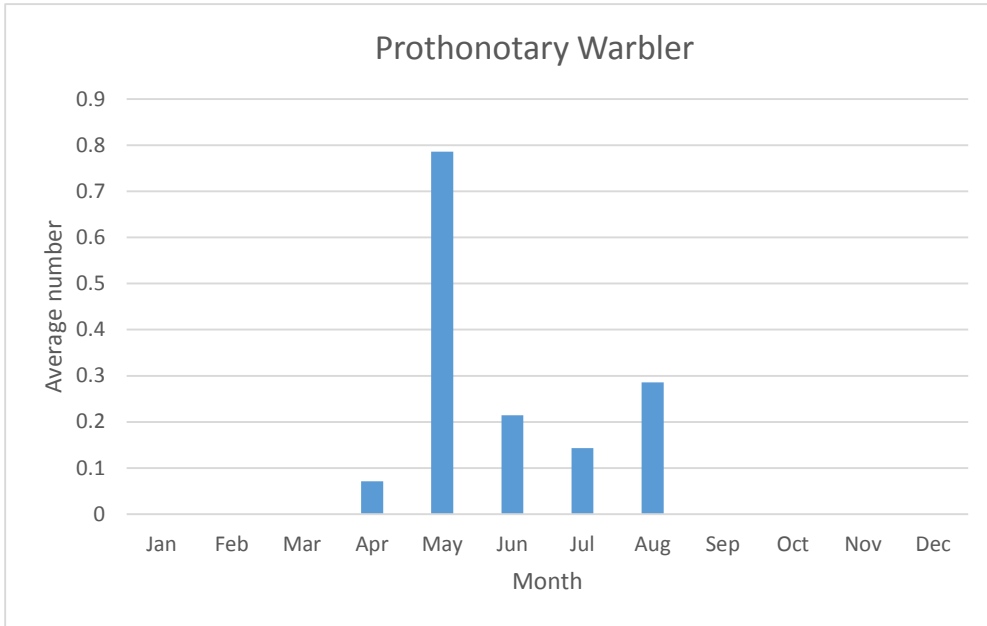

C; max count 4,000

Wood-Warblers

U; max count 4

U; max count 3

Blue-winged Warbler

V; max count 1; 1 report: Sep 2013

Black-and-white Warbler

2019

U; max count 4

U; max count 5

Orange-crowned Warbler

V; max count 1; 4 reports: Apr 2006, May 2014, Oct 2014, Oct 2019

U; max count 6

Connecticut Warbler

V; max count 1; 1 report Sep 2015

C; max count 59

Hooded Warbler

V; max count 1; 1 report Aug 2019

U; max count 13

Cape May Warbler

V; max count 3; 2 reports: May 2014, Oct 2015

Northern Parula

V; max count 9; 3 reports: May 2011, Aug 2018, May 2019

U; max count 2