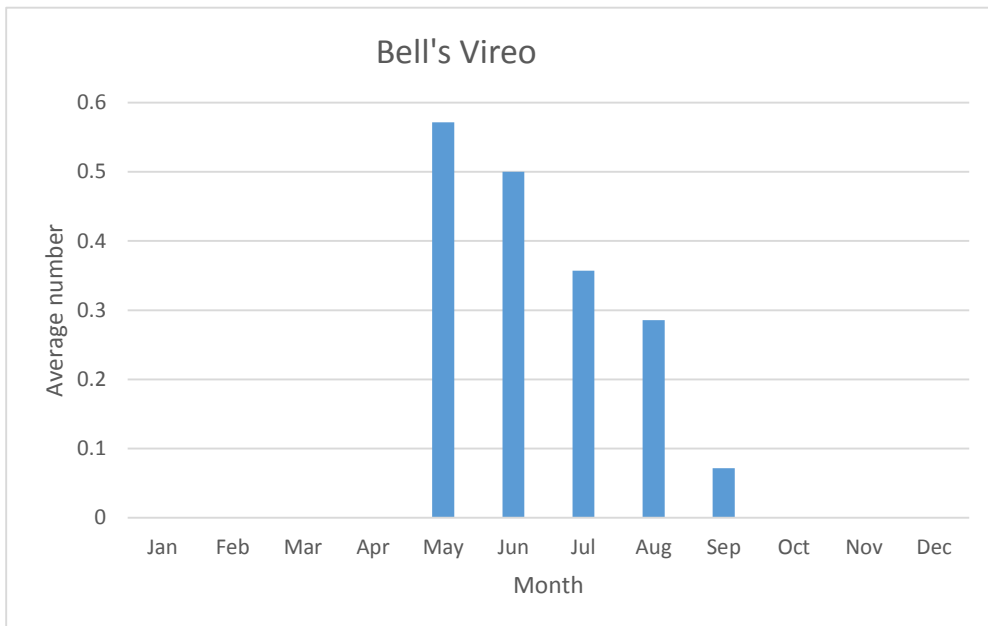

Yellow-bellied Flycatcher

V; max count 1; 1 report: May 2019

Acadian Flycatcher

R; max count 3; 3 reports: May 2011, June 2012, May 2014

U; max count 1

C; max count 46

U; max count 2

C; max count 5

C; max count 12

C; max count 12

Shrikes

Northern Shrike

V; max count 1; 3reports: Mar 2018, Jan 2019, Feb 2019

Vireos

U; max count 2

U; max count 3

U; max count 1

Blue-headed Vireo

R; max count 2; 5 reports: May 2014, Apr 2016, Oct 2016, May 2018, May 2019

C; max count 14

U; max count 3

Crows and Jays

C; max count 54

C; max count 250