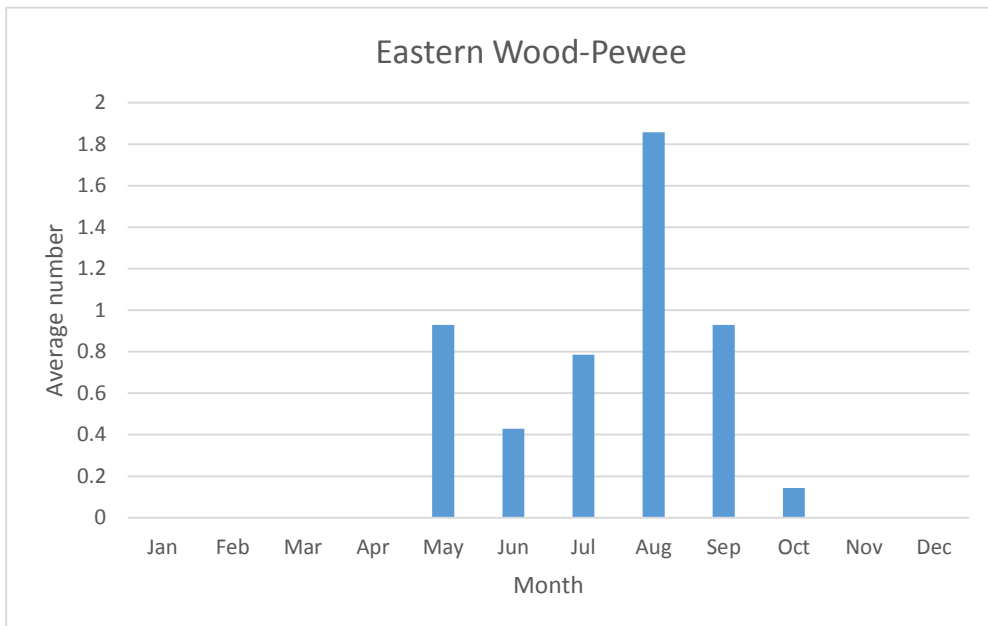

Barred Owl

R; max count 1; 6 reports: May 2014, Mar 2018, Sep 2018, Feb 2019, Aug 2019, Oct 2019

Short-eared Owl

R; max count 3; 5 reports: Oct 2006, Apr 2007, Mar 2009, Jan 2011, Nov 2017

Kingfishers

C; max count 14

Woodpeckers

U; max count 8

C; max count 11

Yellow-bellied Sapsucker

R; max count 5; 5 reports: Apr 2008, Apr 2013, Sep 2013, Apr 2015, Oct 2019

C; max count 8

C since 2010; max count 4

C; max count 5

U; max count 2

Falcons

C; max count 6

Merlin

V; max count 1; 3 occurrences: May 2006, Oct 2016, Oct 2019

U; max count 2

Tyrant Flycatchers

C; max count 6

Yellow-bellied Flycatcher

V; max count 1; 1 report: May 2019

Acadian Flycatcher

R; max count 3; 3 reports: May 2011, June 2012, May 2014

U; max count 1

C; max count 46

U; max count 2

C; max count 5