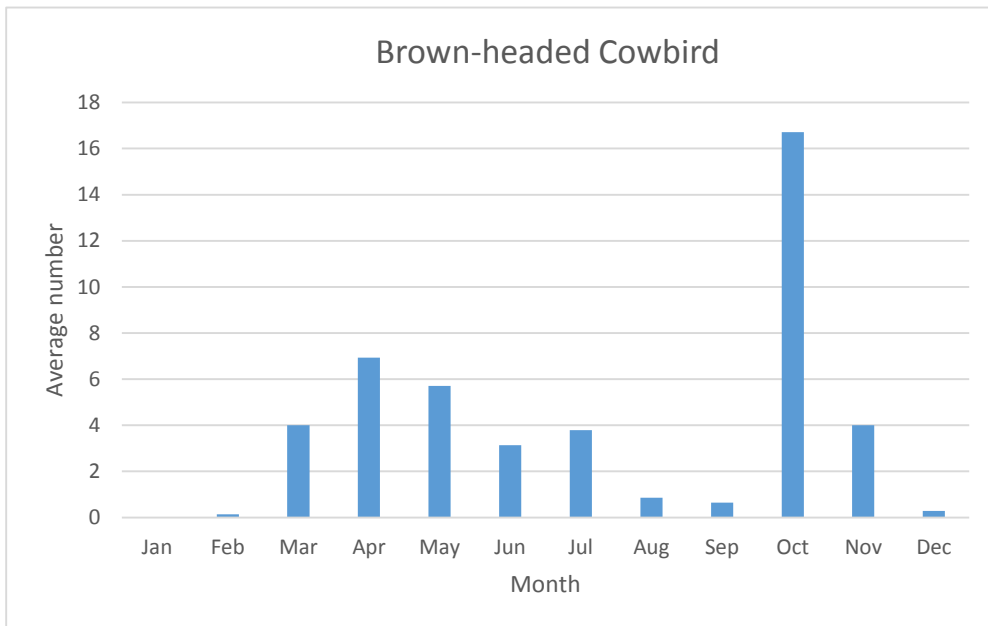

C; max count 175