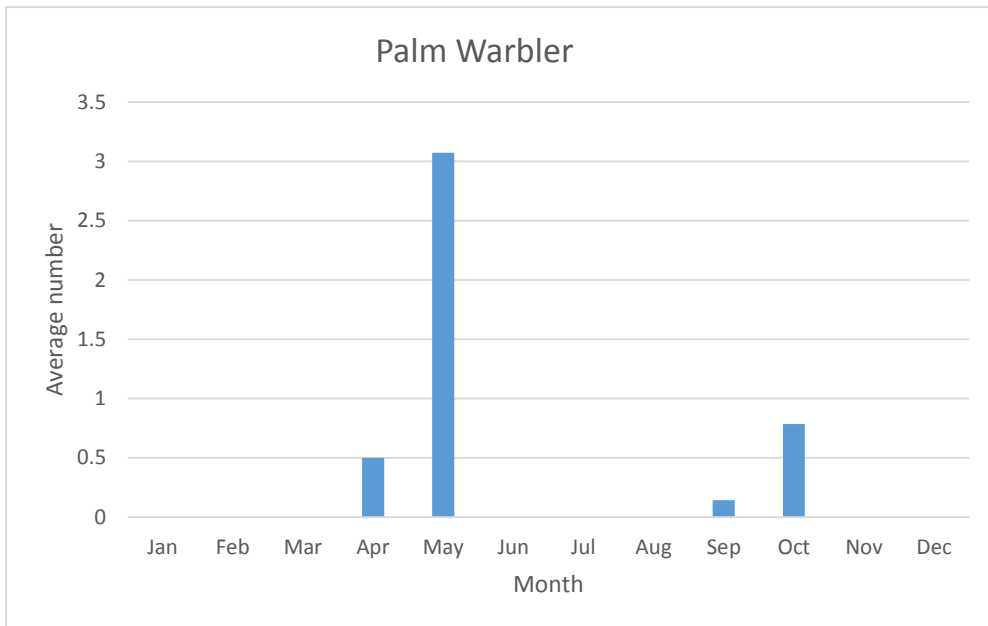

U; max count 4

U; max count 5

Orange-crowned Warbler

V; max count 1; 4 reports: Apr 2006, May 2014, Oct 2014, Oct 2019

U; max count 6

Connecticut Warbler

V; max count 1; 1 report Sep 2015

C; max count 59

Hooded Warbler

V; max count 1; 1 report Aug 2019

U; max count 13

Cape May Warbler

V; max count 3; 2 reports: May 2014, Oct 2015

Northern Parula

V; max count 9; 3 reports: May 2011, Aug 2018, May 2019

U; max count 2

Bay-breasted Warbler

V; max count 1; 3 reports: Sep 2016, May 2019, Oct 2019

Blackburnian Warbler

V; max count 3; 3 reports: May 2014, Sep 2016, May 2019

C; max count 47

U; max count 5

U; max count 3

Black-throated Blue Warbler

R; max count 1; 5 reports: May 2006, May 2016, Oct 2017, May 2019, Oct 2019

U; max count 13

Pine Warbler

V; max count 2; 2 reports: Apr 2012, May 2014

C; max count 18

Prairie Warbler

V; max count 1; 2 reports: May 2012, May 2019