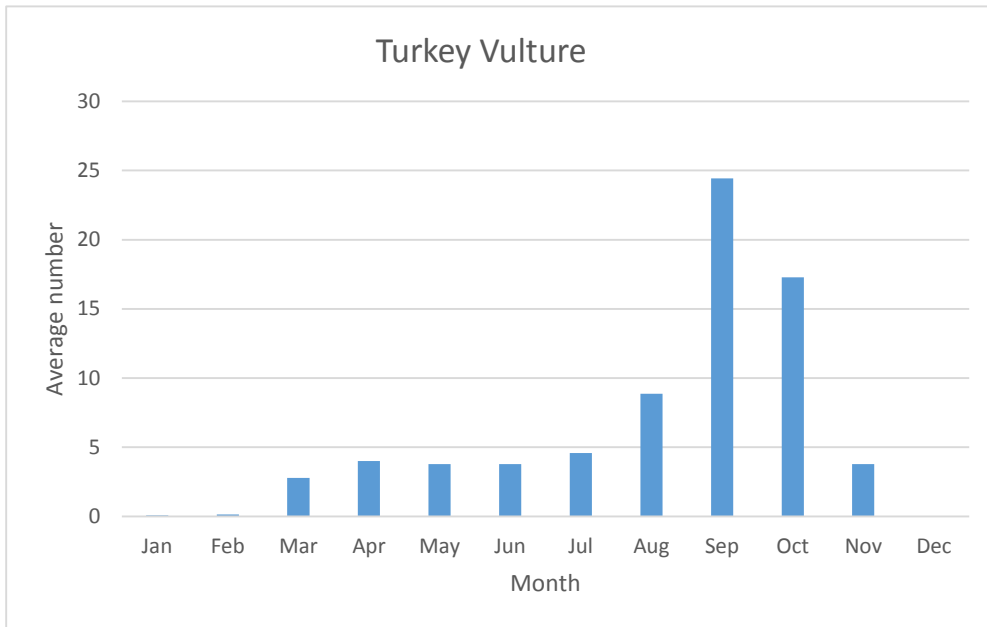

R; max count 7; 7 reports, most recent Apr 2015

C; max count 58

C since 2012; max count 11

Ibis (*Plegadis sp*)

V; max 1; 1 report: May 10

American Vultures, Osprey, Hawks and Eagles

C; max count 137

C since 2012; max count 2

C; max count 5

C; max count 2

U; max count 2

C; max count 2

R; max count 2; 14 reports, most recent Nov 2019

Broad-winged Hawk
2018

C; max count 10

U; max count 2