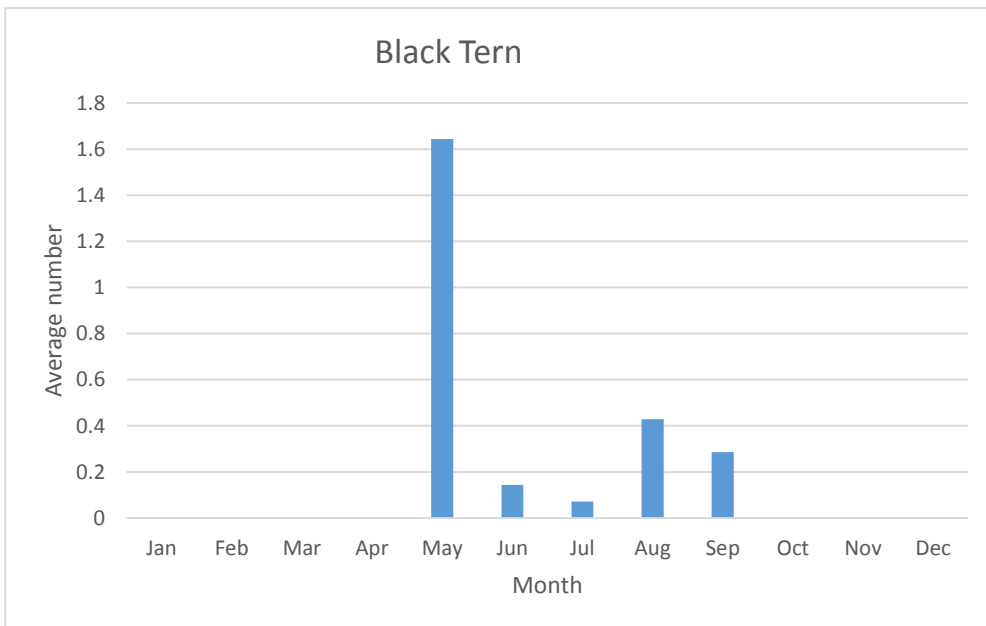

R; max count 14; 2 reports: Apr 2012, Apr 2018

C; max count 18

R; max count 2; 7 reports, most recent Jul 2018

Red-necked Phalarope

R; max count 1; 1 report: Aug 2011

Gulls and Terns

C since 2013; max count 20

Franklin's Gull

V; max count 3; 2 reports: Sep 2010, Oct 2018

C; max count 1000

C since 2011; max count 14

Lesser Black-backed Gull

V; max count 3; 3 reports: Nov 2013, Nov 2018, Nov 2019

C since 2009; max count 6

U; max count 7

U; max count 3

U; max count 6

Loons

Common Loon

V; max count 1; 2 reports: Apr 12, May 12

Cormorants

C; max count 145