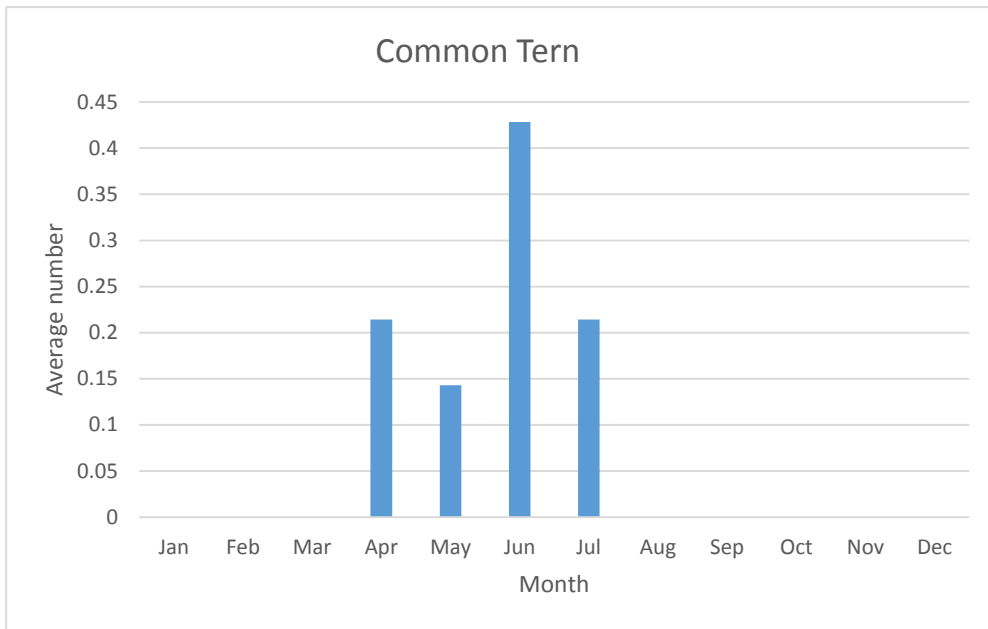

R; max count 14; 2 reports: Apr 2012, Apr 2018

C; max count 18

R; max count 2; 7 reports, most recent Jul 2018

Red-necked Phalarope

R; max count 1; 1 report: Aug 2011

Gulls and Terns

C since 2013; max count 20

Franklin's Gull

V; max count 3; 2 reports: Sep 2010, Oct 2018

C; max count 1000

C since 2011; max count 14

Lesser Black-backed Gull

V; max count 3; 3 reports: Nov 2013, Nov 2018, Nov 2019

C since 2009; max count 6

U; max count 7

U; max count 3

U; max count 6

Loons

Common Loon

V; max count 1; 2 reports: Apr 12, May 12

Cormorants

C; max count 145