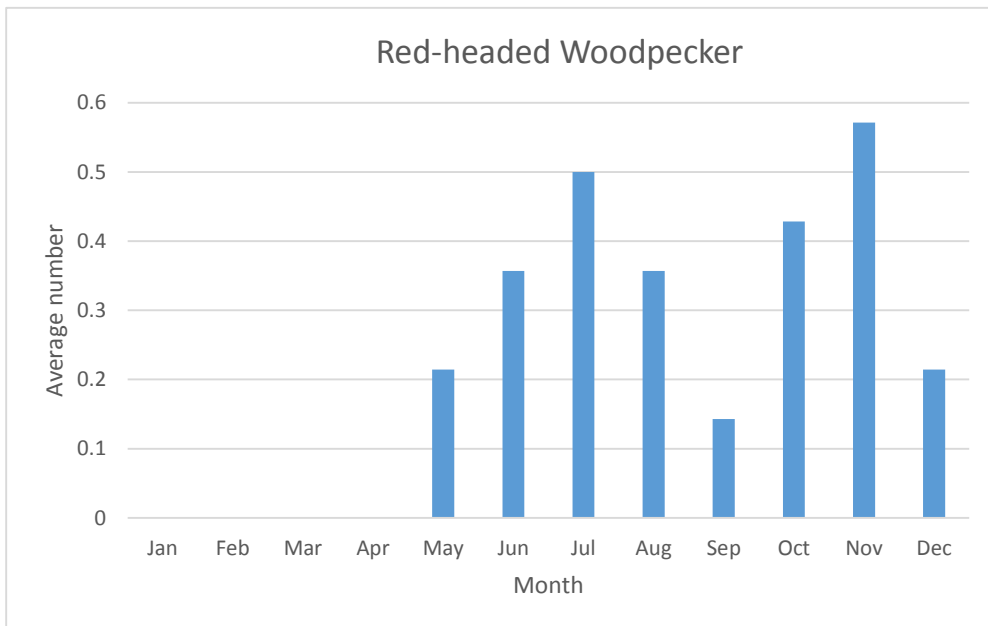

Golden Eagle

V; max count 1; 1 report, Nov 2013

Owls

Eastern Screech-Owl

R; max count 1; 4 reports: before 2006, Feb 2006, Apr 2016, Oct 2019

U; max count 3

Snowy Owl

V; max count 1; 1 report: Mar 2018

Barred Owl

R; max count 1; 6 reports: May 2014, Mar 2018, Sep 2018, Feb 2019, Aug 2019, Oct 2019

Short-eared Owl

R; max count 3; 5 reports: Oct 2006, Apr 2007, Mar 2009, Jan 2011, Nov 2017

Kingfishers

C; max count 14

Woodpeckers

U; max count 8

C; max count 11

Yellow-bellied Sapsucker

R; max count 5; 5 reports: Apr 2008, Apr 2013, Sep 2013, Apr 2015, Oct 2019

C; max count 8

C since 2010; max count 4

C; max count 5