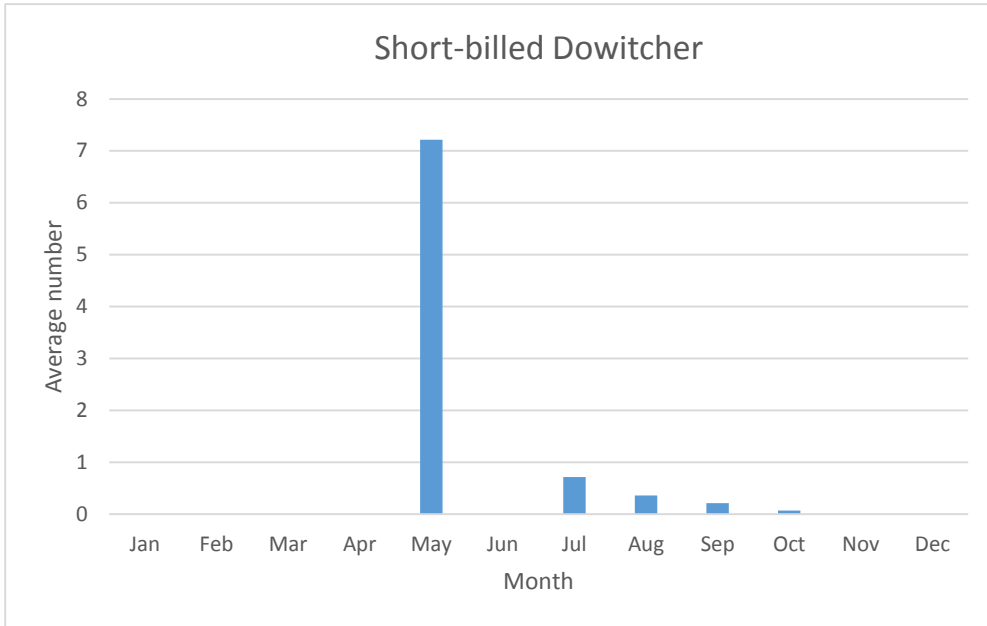

C; max count 44

R; max count 2; 7 reports: most recent Oct 2016

C; max count 64

U; max count 8; 8 reports: most recent Sep 2018

Buff-breasted Sandpiper

V; 2 reports: Sep 2011, Sep 2014

C; max count 400

C; max count 48