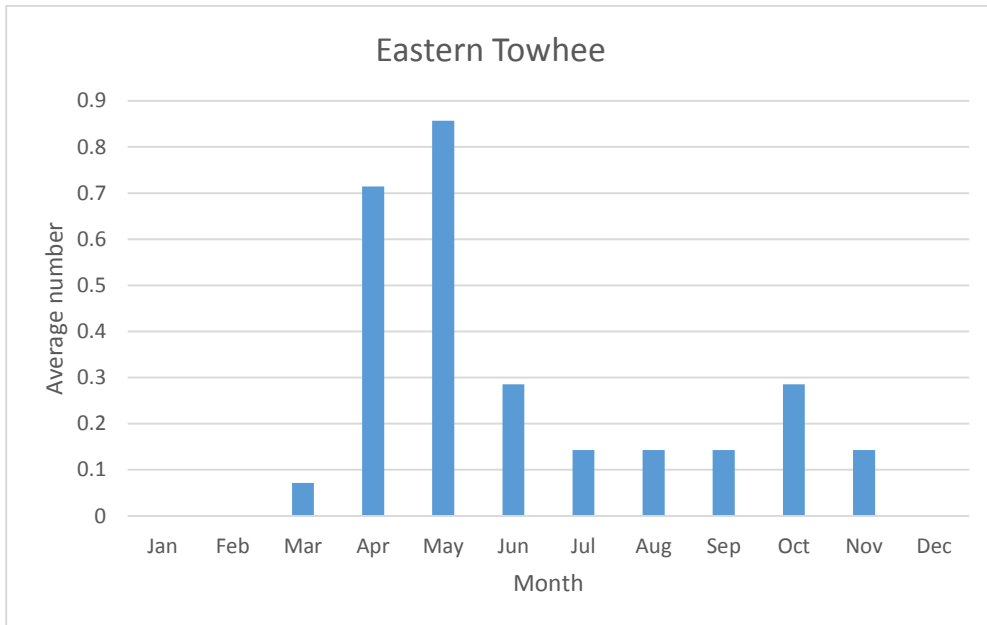

Pine Siskin

V; max count 3; 2 reports: Oct 2014, Oct 2015

C; max count 270

Longspurs and Snow Bunting

Snow Bunting

R; max count 100; 4 reports: Jan 2006, Jan 2007, Dec 2015, Nov 2019

Towhees and Sparrows

C; max count 4

V; max count 1; 1 report: Apr 2012

Nelson's Sparrow

R; max count 1; 4 reports: May 2010, May 2014, May 2015, Sep 2018

U; max count 8

C; max count 69

C; max count 3

C; max count 21

C; max count 100