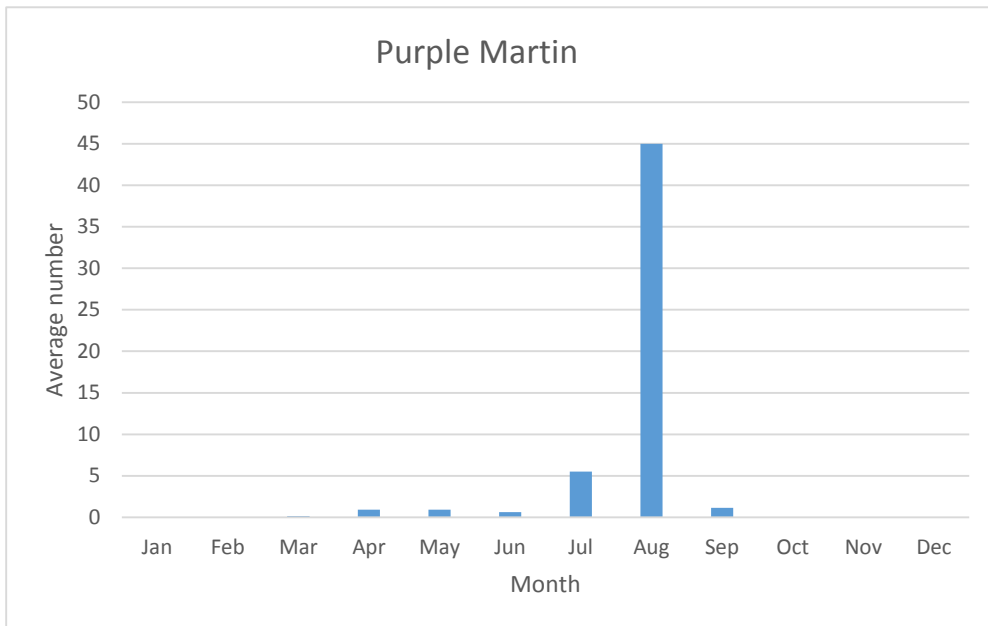

Yellow-bellied Flycatcher

V; max count 1; 1 report: May 2019

Acadian Flycatcher

R; max count 3; 3 reports: May 2011, June 2012, May 2014

U; max count 1

C; max count 46

U; max count 2

C; max count 5

C; max count 12

C; max count 12

Shrikes

Northern Shrike

V; max count 1; 3reports: Mar 2018, Jan 2019, Feb 2019

Vireos

U; max count 2

U; max count 3

U; max count 1

Blue-headed Vireo

R; max count 2; 5 reports: May 2014, Apr 2016, Oct 2016, May 2018, May 2019

C; max count 14

U; max count 3

Crows and Jays

C; max count 54

C; max count 250

Larks

C, but numbers much reduced since marsh restoration; max count 30

Swallows

C; max count 500

C; max count 347

C; max count 150

C; max count 300

C; max count 20