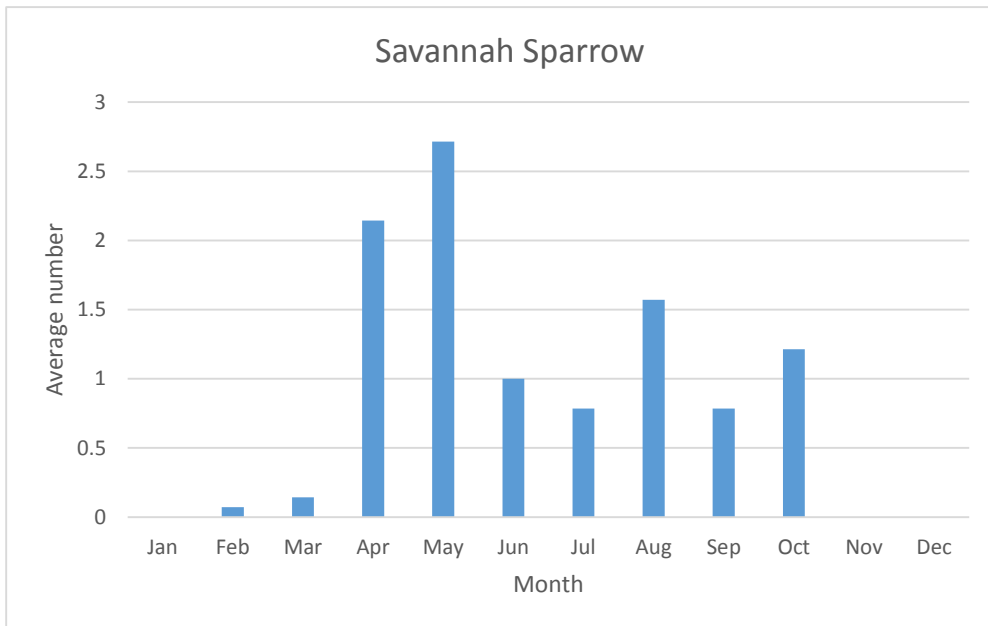

C; max count 200

C; max count 25

U; max count 2

C; max count 10

C; max count 5

C; max count 15

U; max count 6

LeConte's Sparrow

V; max count 1; 1 report: Apr 2012

Nelson's Sparrow

R; max count 1; 4 reports: May 2010, May 2014, May 2015, Sep 2018

U; max count 8

C; max count 69

C; max count 3

C; max count 21

C; max count 100