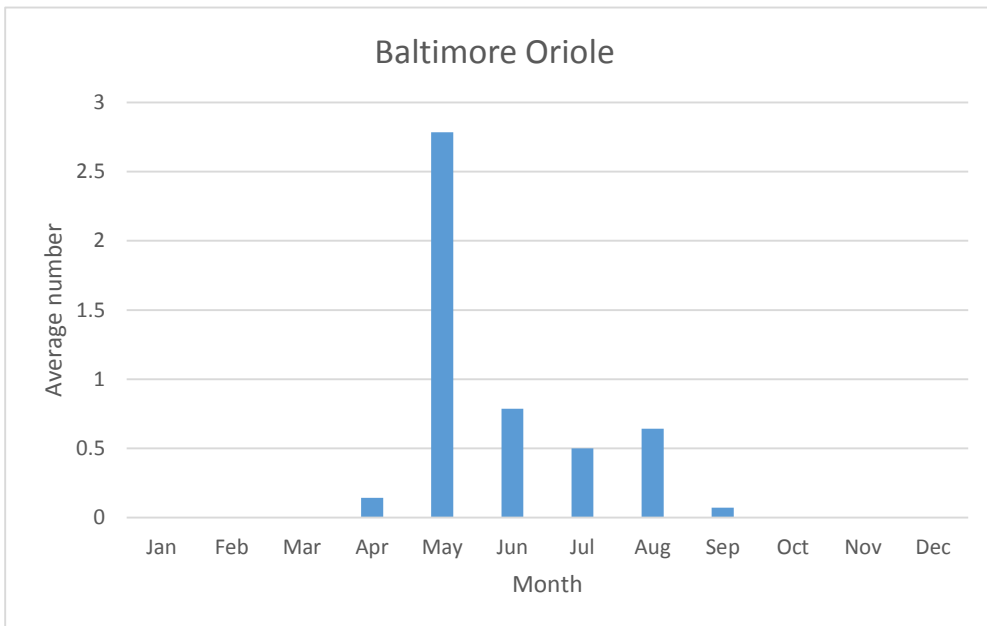

C; max count 12