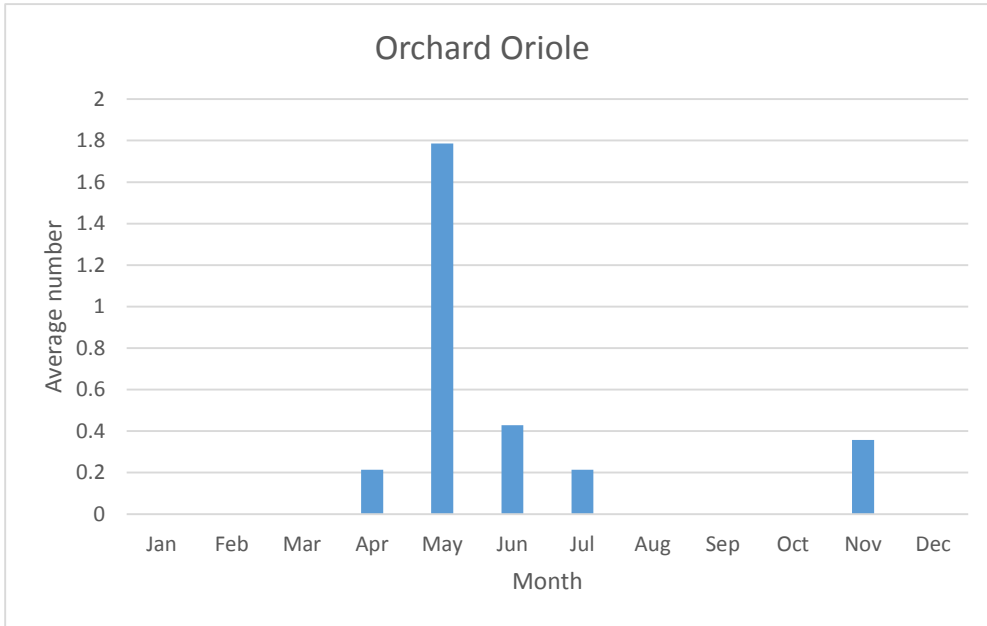

C; max count 7