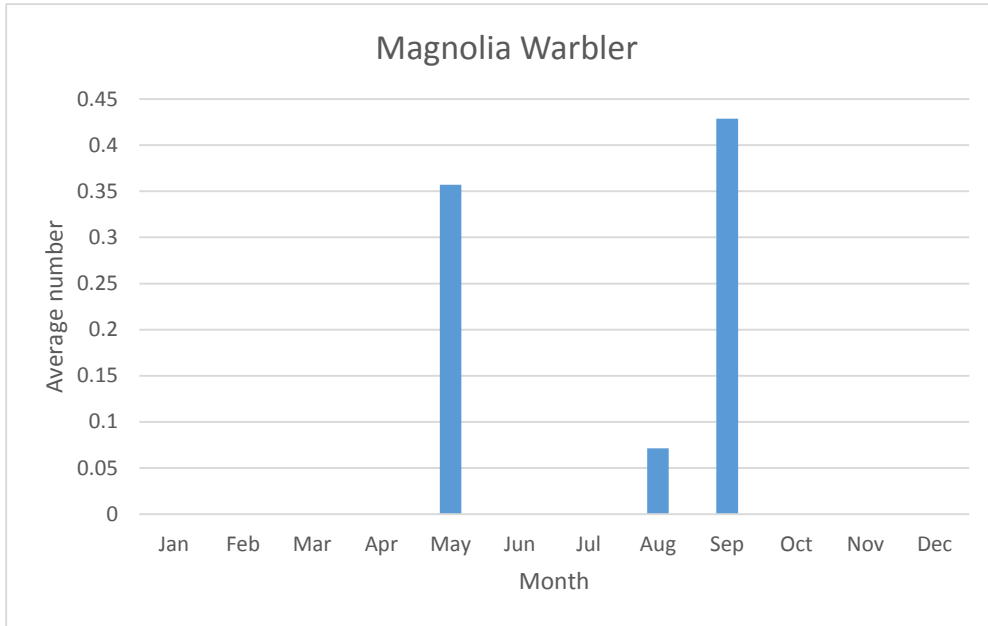

U; max count 4

U; max count 5

Orange-crowned Warbler

V; max count 1; 4 reports: Apr 2006, May 2014, Oct 2014, Oct 2019

U; max count 6

Connecticut Warbler

V; max count 1; 1 report Sep 2015

C; max count 59

Hooded Warbler

V; max count 1; 1 report Aug 2019

U; max count 13

Cape May Warbler

V; max count 3; 2 reports: May 2014, Oct 2015

Northern Parula

V; max count 9; 3 reports: May 2011, Aug 2018, May 2019

U; max count 2

Bay-breasted Warbler

V; max count 1; 3 reports: Sep 2016, May 2019, Oct 2019

Blackburnian Warbler

V; max count 3; 3 reports: May 2014, Sep 2016, May 2019

C; max count 47

U; max count 5

U; max count 3

Black-throated Blue Warbler