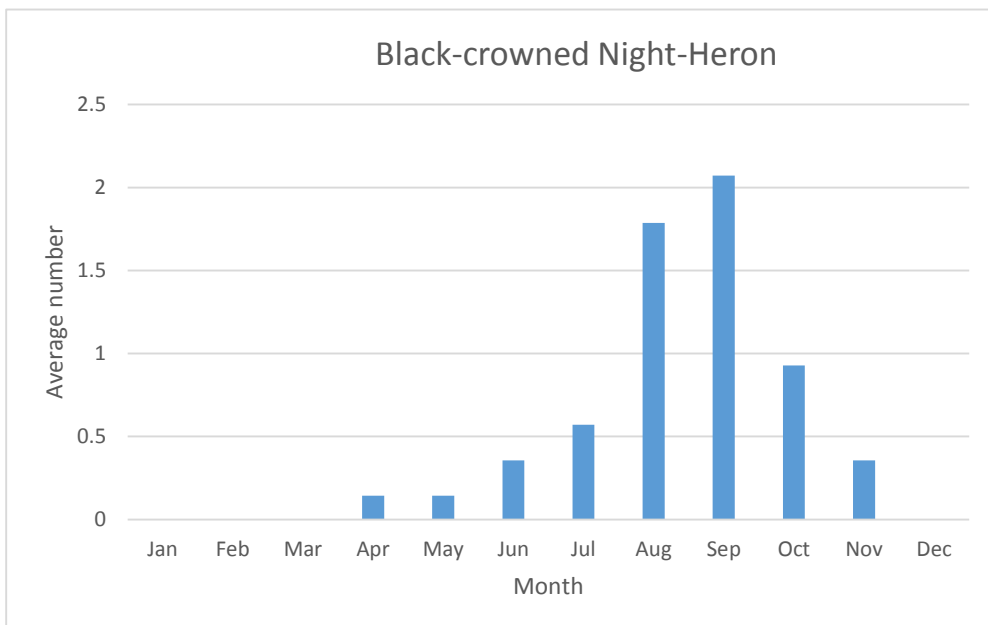

Franklin's Gull

V; max count 3; 2 reports: Sep 2010, Oct 2018

C; max count 1000

C since 2011; max count 14

Lesser Black-backed Gull

V; max count 3; 3 reports: Nov 2013, Nov 2018, Nov 2019

C since 2009; max count 6

U; max count 7

U; max count 3

U; max count 6

Loons

Common Loon

V; max count 1; 2 reports: Apr 12, May 12

Cormorants

C; max count 145

Pelicans, Bitterns and Herons

U; max count 9

U; max count 4

U; max count 6

C; max count 121

C; max count 105

Snowy Egret

V; max count 1; 1 report, Aug 2011

R; max count 7; 7 reports, most recent Apr 2015

C; max count 58

C since 2012; max count 11

Ibis (*Plegadis sp*)

V; max 1; 1 report: May 10

American Vultures, Osprey, Hawks and Eagles

C; max count 137

C since 2012; max count 2