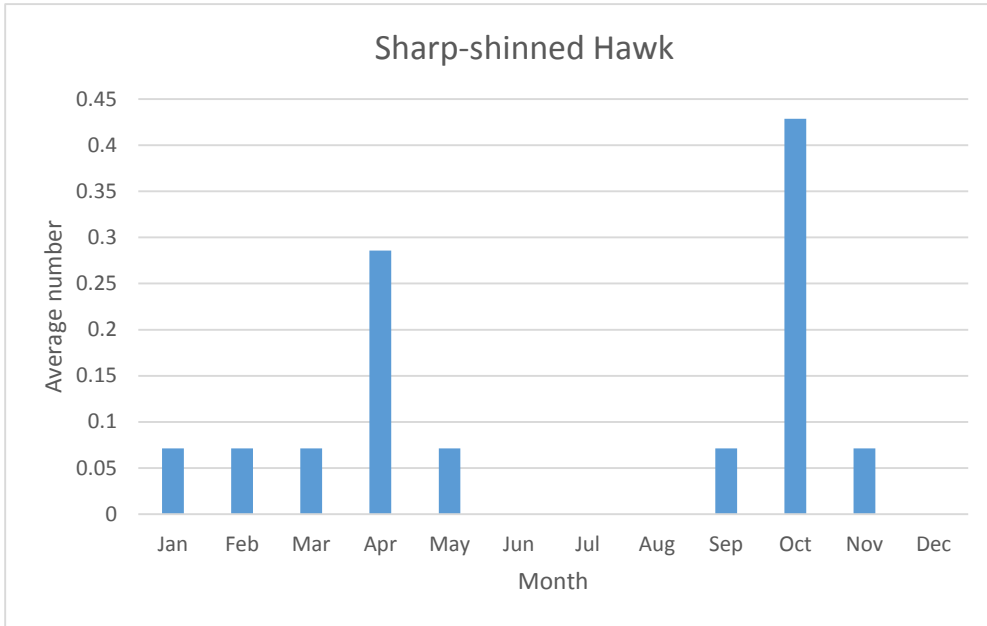

Pelicans, Bitterns and Herons

U; max count 9

U; max count 4

U; max count 6

C; max count 121

C; max count 105

Snowy Egret

V; max count 1; 1 report, Aug 2011

R; max count 7; 7 reports, most recent Apr 2015

C; max count 58

C since 2012; max count 11

Ibis (*Plegadis sp*)

V; max 1; 1 report: May 10

American Vultures, Osprey, Hawks and Eagles

C; max count 137

C since 2012; max count 2

C; max count 5

C; max count 2

U; max count 2

C; max count 2

R; max count 2; 14 reports, most recent Nov 2019

Broad-winged Hawk
2018

C; max count 10

U; max count 2

Golden Eagle

V; max count 1; 1 report, Nov 2013

Owls

Eastern Screech-Owl

R; max count 1; 4 reports: before 2006, Feb 2006, Apr 2016, Oct 2019

U; max count 3

Snowy Owl

V; max count 1; 1 report: Mar 2018