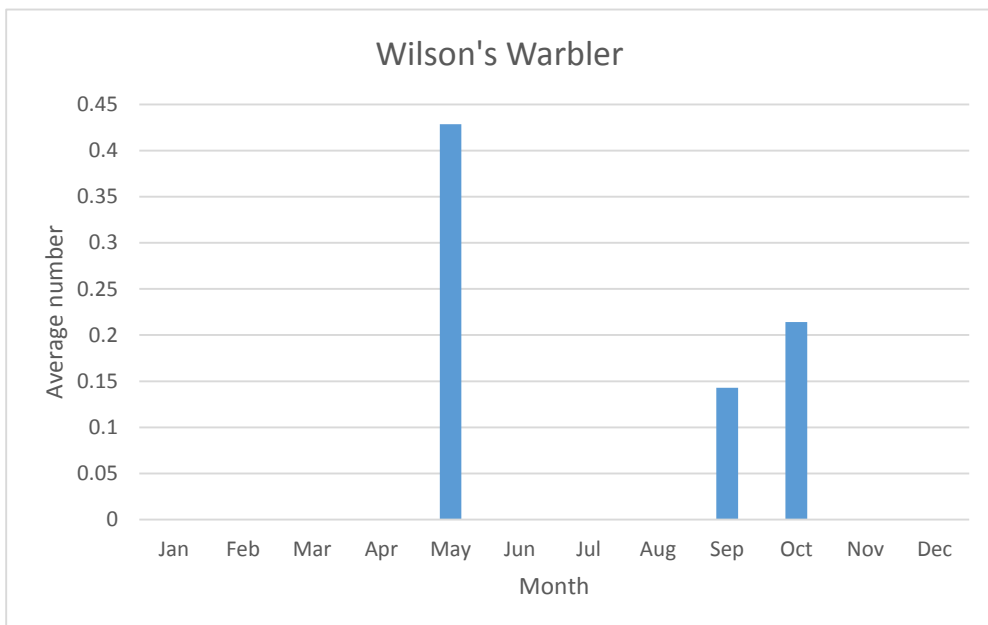

U; max count 2

Cardinals and allies

Summer Tanager

V; max count 2; 1 report: Jul 2018