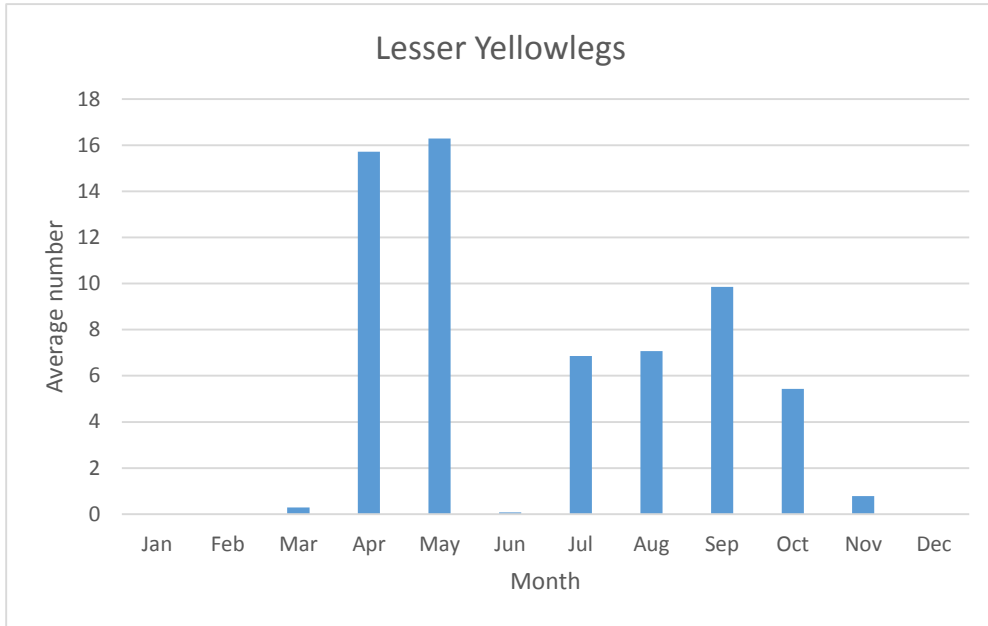

C; max count 44

R; max count 2; 7 reports: most recent Oct 2016

C; max count 64

U; max count 8; 8 reports: most recent Sep 2018

Buff-breasted Sandpiper

V; 2 reports: Sep 2011, Sep 2014

C; max count 400

C; max count 48

U; max count 34

R; max count 6; 7 reports, most recent Oct 2019

C since 2014; max count 17

C; max count 40

C; max count 25

C; max count 18

C; max count 81

Willet

R; max count 14; 2 reports: Apr 2012, Apr 2018

C; max count 18

R; max count 2; 7 reports, most recent Jul 2018

Red-necked Phalarope

R; max count 1; 1 report: Aug 2011

Gulls and Terns

C since 2013; max count 20

Franklin's Gull

V; max count 3; 2 reports: Sep 2010, Oct 2018

C; max count 1000

C since 2011; max count 14

Lesser Black-backed Gull

V; max count 3; 3 reports: Nov 2013, Nov 2018, Nov 2019

C since 2009; max count 6