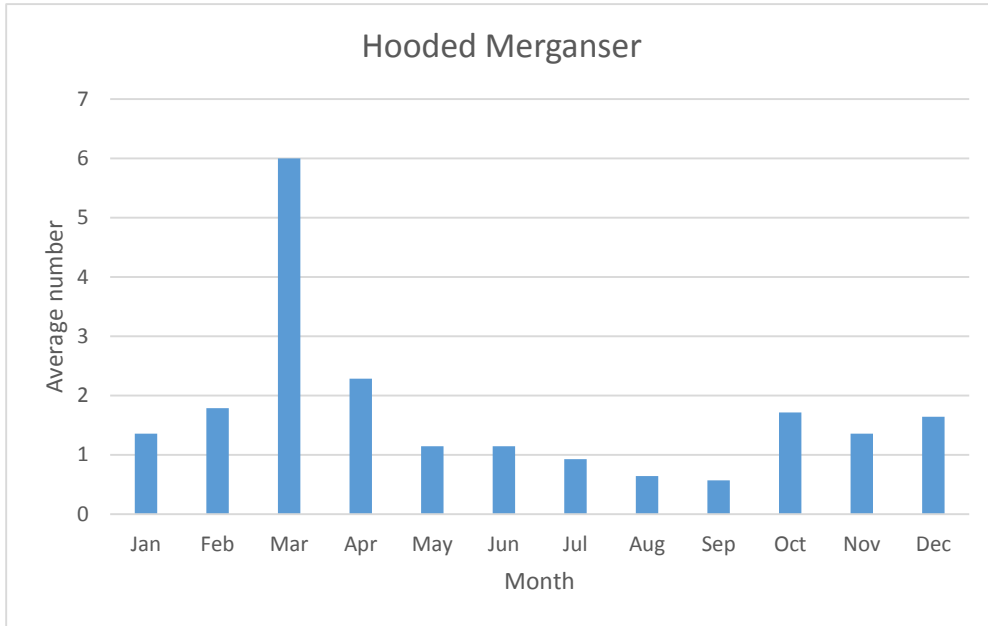

R; max count 15; latest sighting Nov 2018

C; max count 40

C; max count 400

Greater Scaup

V; max count 6; 2 reports: Apr 2012, Mar 2017

C; max count 100

C; max count 100

Common Goldeneye

R; max count 2; 6 reports: Feb 2012, Mar 2014, Apr 2016, Jan, Feb, Mar 2019

C; max count 20

Common Merganser

V; max count 10; 2 reports: Mar 2015, Feb 2016

Red-breasted Merganser

R; max count 7; 5 reports: Apr 2010, Apr 2011, Apr 2012, Mar 2016, Mar 2017