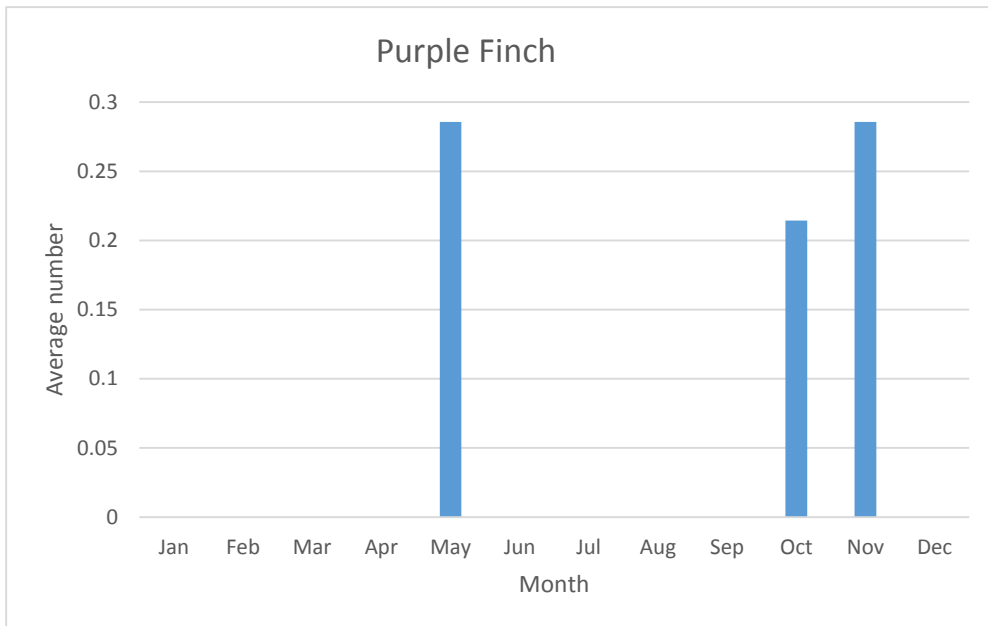

Thrushes

C; max count 30

Veery

V; max count 3; 3 reports: May 2013, May 2014, May 2019

Gray-checked Thrush

R; max count 4; 4 reports: Sep 2014, Sep 2015, May 2018, May 2019

U; max count 20

Hermit Thrush

R; max count 1; 6 reports: Feb 2006, Apr 2012, May 2014, Oct 2016, Apr 2019, Oct 2019

U; max count 4

C; max count 1444

Mockingbirds, Thrashers, and allies

C; max count 33

C; max count 5

Northern Mockingbird

R; max count 1; 5 reports: Apr 2011, May 2011, Aug 2012, Feb 2013, Apr 2019

Starlings

C; max count 3000

Waxwings

C; max count 35

Old World Sparrows

C; max count 1000

Pipits

U; max count 5

Finches

C; max count 30

U; max count 2

Common Redpoll

V; max count 1; 1 report: Jan 2013

White-winged Crossbill

V; max count 1; 1 report: Nov 2012