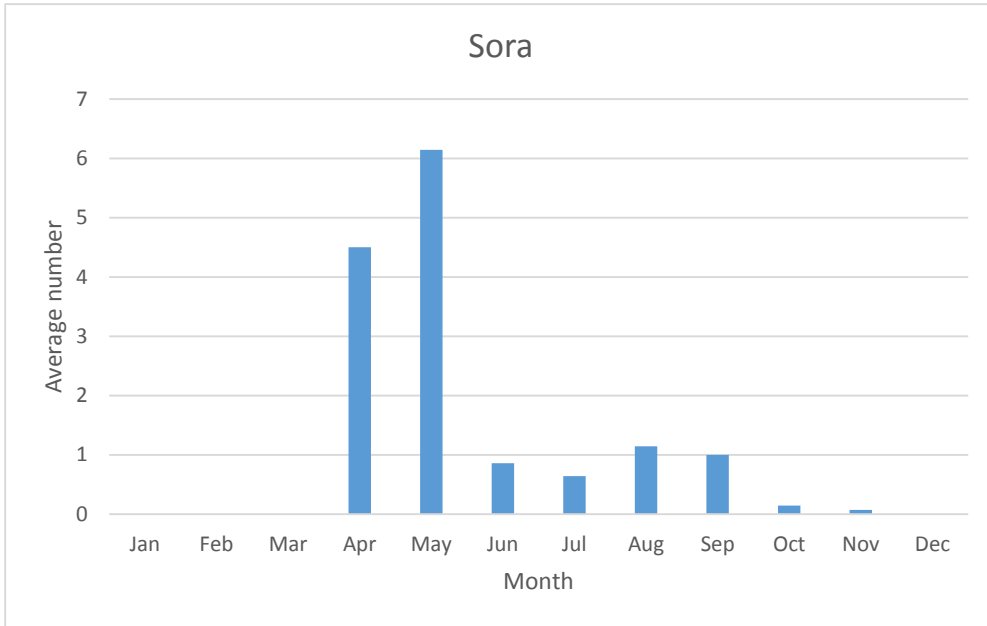

V; max count 1; 1 report: Mar 2011

C; max count 60

Cuckoos

U; max count 2

Black-billed Cuckoo

V; max count 1; 2 reports: Aug 2015, May 2019

Goatsuckers

C; max count 40

Swifts and Hummingbirds

C; max count 167

C; max count 6

Rails, Gallinules, Coots, and Cranes

King Rail

V; max count 1; 3 reports: Jul 2011, Aug 2011, Aug 2015

C; max count 10

C; max count 15

Black-bellied Plover

R; max count 1; 5 reports: May 2006, May 2007, May 2012, Oct 2013, Aug 2019

American Golden-Plover

R; max count 5; 5 reports: May 07, Sep 08, Sep 10, Sep 13, Sep 19

C; max count 54

Piping Plover