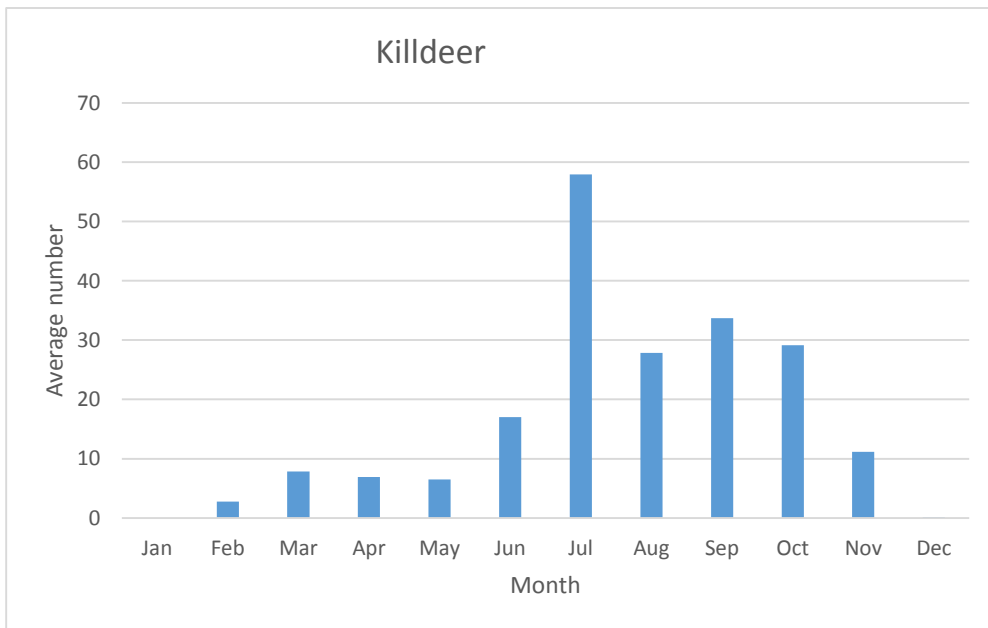

Black-bellied Plover

R; max count 1; 5 reports: May 2006, May 2007, May 2012, Oct 2013, Aug 2019

American Golden-Plover

R; max count 5; 5 reports: May 07, Sep 08, Sep 10, Sep 13, Sep 19

C; max count 54

Piping Plover

V; max count 1; 1 report: Apr 2012

C; max count 234

Sandpipers, Phalaropes, and allies

Hudsonian Godwit

V; max count 9; 2 reports: Sep 11, Aug 16

C since 2011; max count 5

Sanderling

V; 1 report: Sep 2018