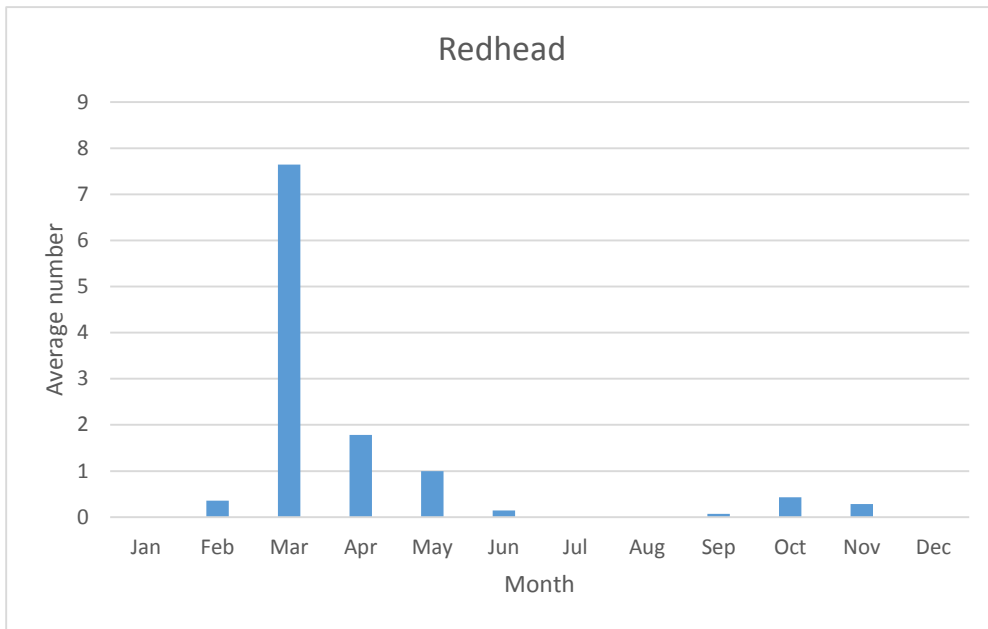

Swans, Geese, and Ducks

Black-bellied Whistling-Duck

V; max count 1; 1 report: Aug-Oct 2019

Snow Goose

V; max count 2; 2 reports: Dec 2013, Feb 2016

Greater White-fronted Goose

R; max count 75; 5 reports: Mar 2011, Apr 2015, Feb 2016, Oct 2016, Feb 2019

C; max count 200

C; max count 90

C; max count 66

C; max count 50

C; max count 1000

C; max count 15

C; max count 52

C; max count 165

R; max count 15; latest sighting Nov 2018

C; max count 40

C; max count 400

Greater Scaup

V; max count 6; 2 reports: Apr 2012, Mar 2017

C; max count 100

C; max count 100

Common Goldeneye