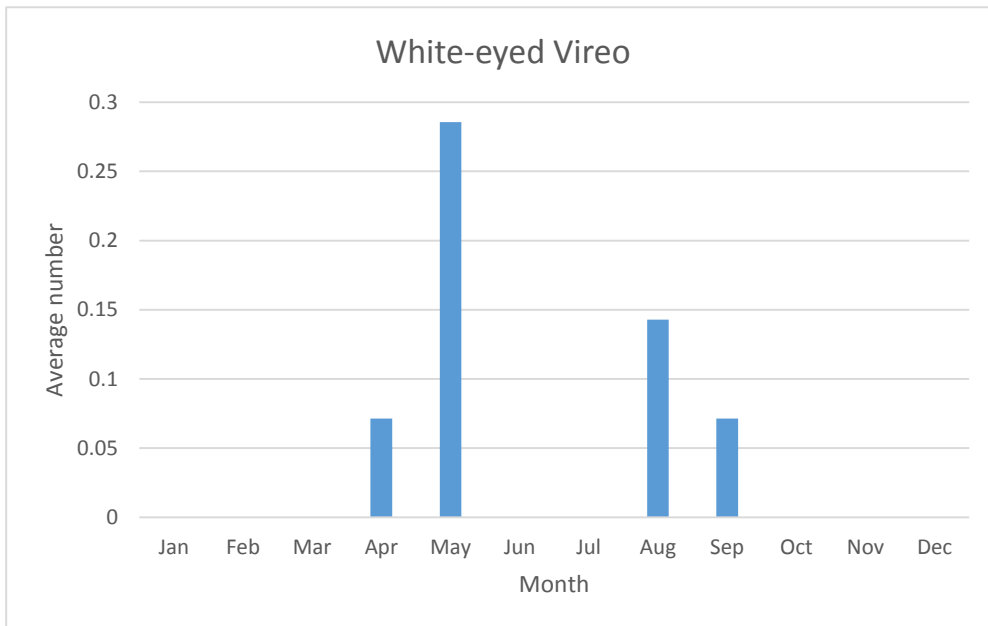

Yellow-bellied Flycatcher

V; max count 1; 1 report: May 2019

Acadian Flycatcher

R; max count 3; 3 reports: May 2011, June 2012, May 2014

U; max count 1

C; max count 46

U; max count 2

C; max count 5

C; max count 12

C; max count 12

Shrikes

Northern Shrike

V; max count 1; 3reports: Mar 2018, Jan 2019, Feb 2019

Vireos

U; max count 2

U; max count 3

U; max count 1

Blue-headed Vireo

R; max count 2; 5 reports: May 2014, Apr 2016, Oct 2016, May 2018, May 2019

C; max count 14

U; max count 3

Crows and Jays

C; max count 54

C; max count 250