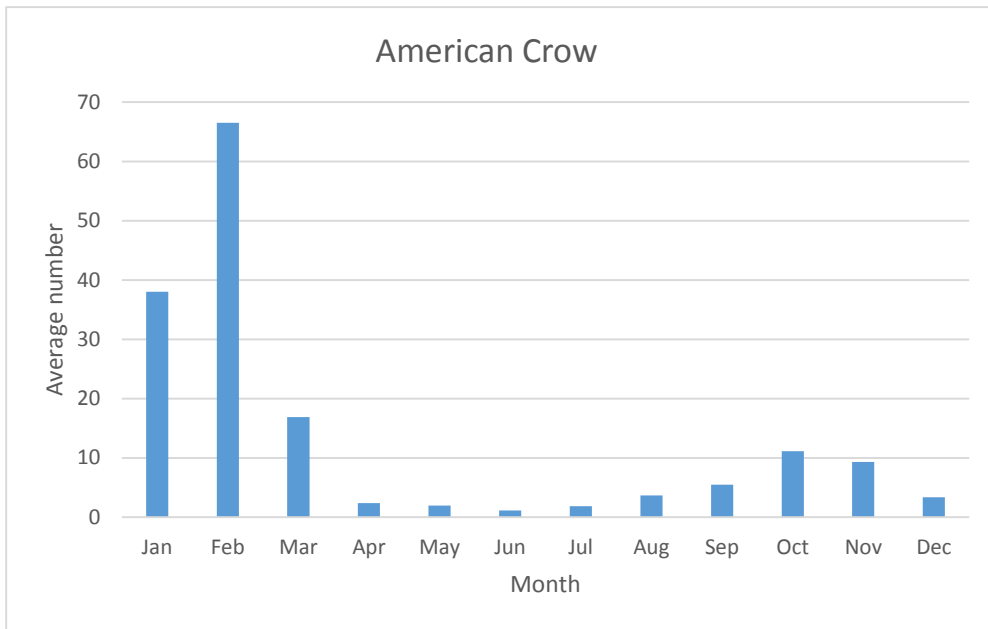

Yellow-bellied Flycatcher

V; max count 1; 1 report: May 2019

Acadian Flycatcher

R; max count 3; 3 reports: May 2011, June 2012, May 2014

U; max count 1

C; max count 46

U; max count 2

C; max count 5

C; max count 12

C; max count 12

Shrikes

Northern Shrike

V; max count 1; 3reports: Mar 2018, Jan 2019, Feb 2019

Vireos

U; max count 2

U; max count 3

U; max count 1

Blue-headed Vireo

R; max count 2; 5 reports: May 2014, Apr 2016, Oct 2016, May 2018, May 2019

C; max count 14

U; max count 3

Crows and Jays

C; max count 54

C; max count 250

Larks

C, but numbers much reduced since marsh restoration; max count 30

Swallows

C; max count 500

C; max count 347

C; max count 150

C; max count 300

C; max count 20