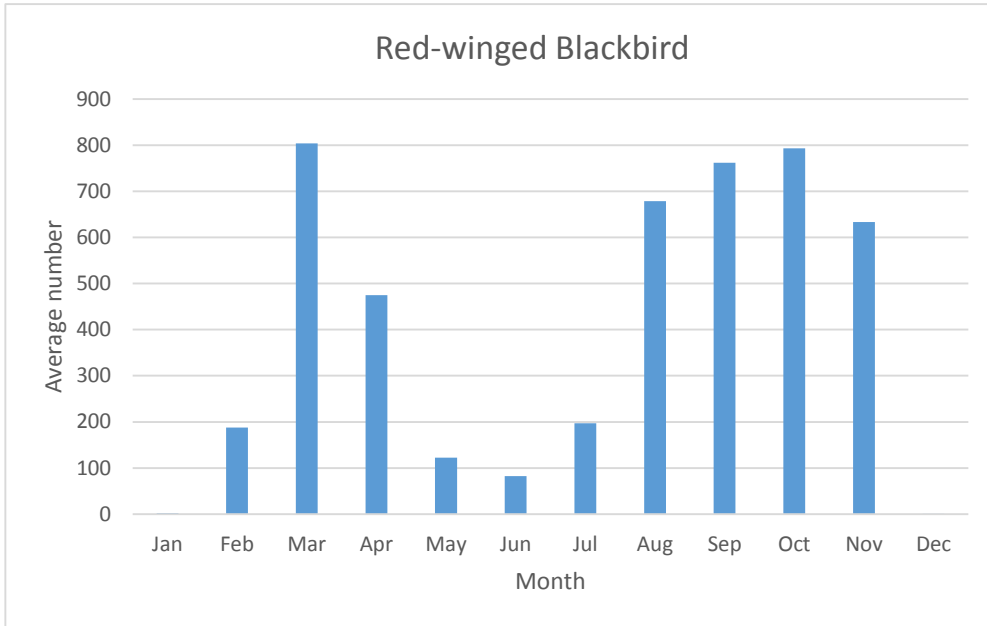

C; max count 10,000