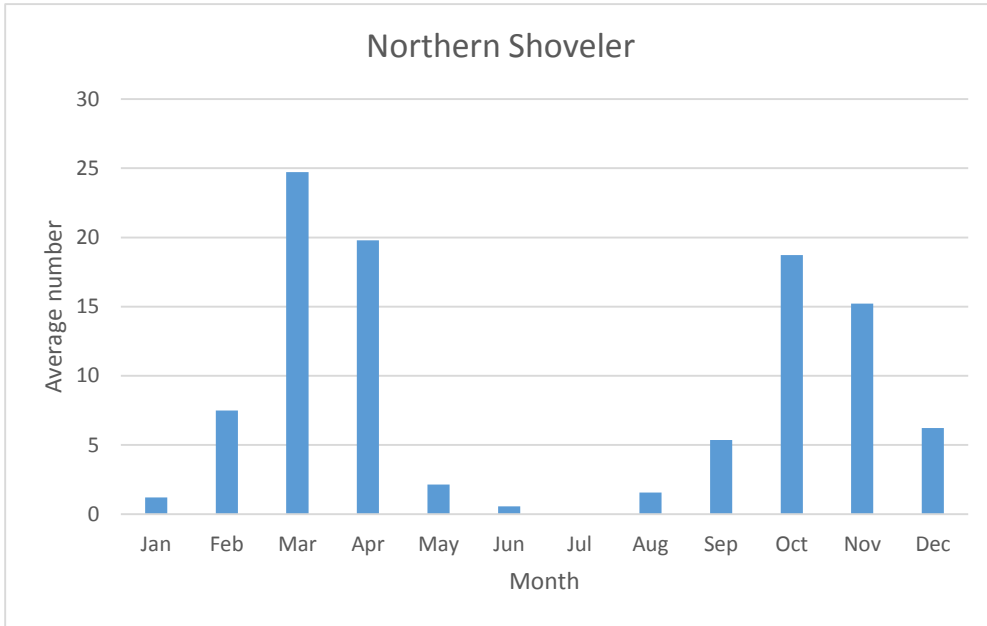

C; max count 90