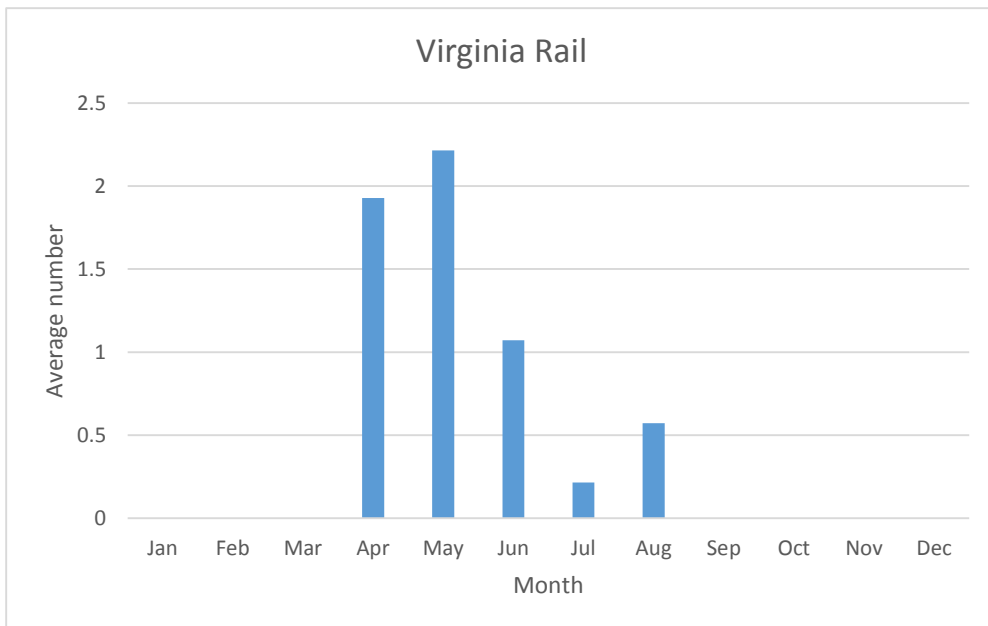

V; max count 1; 1 report: Mar 2011

C; max count 60

Cuckoos

U; max count 2

Black-billed Cuckoo

V; max count 1; 2 reports: Aug 2015, May 2019

Goatsuckers

C; max count 40

Swifts and Hummingbirds

C; max count 167

C; max count 6

Rails, Gallinules, Coots, and Cranes

King Rail

V; max count 1; 3 reports: Jul 2011, Aug 2011, Aug 2015

C; max count 10

C; max count 15