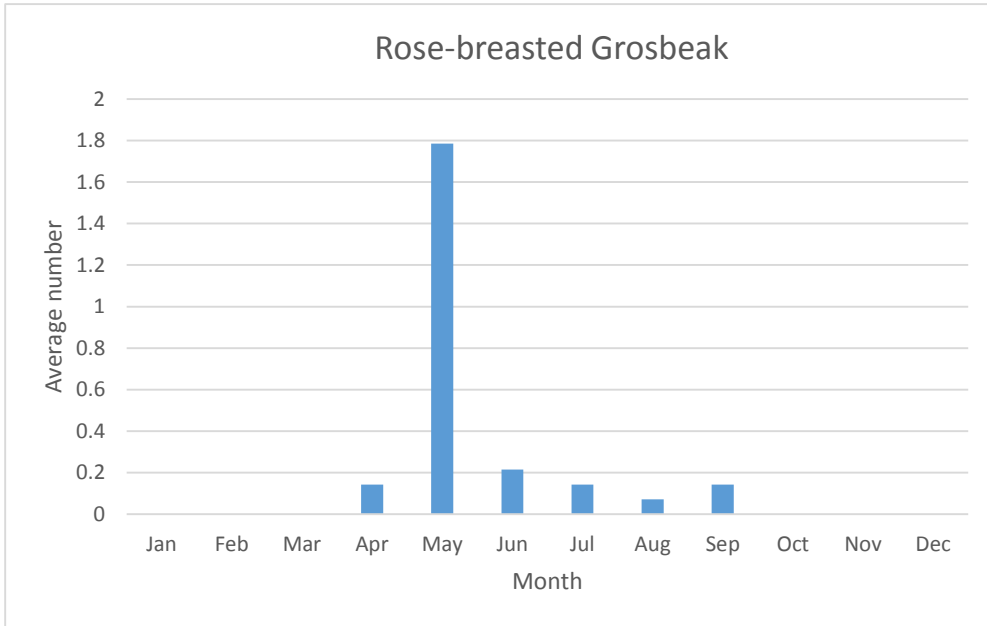

C; max count 8