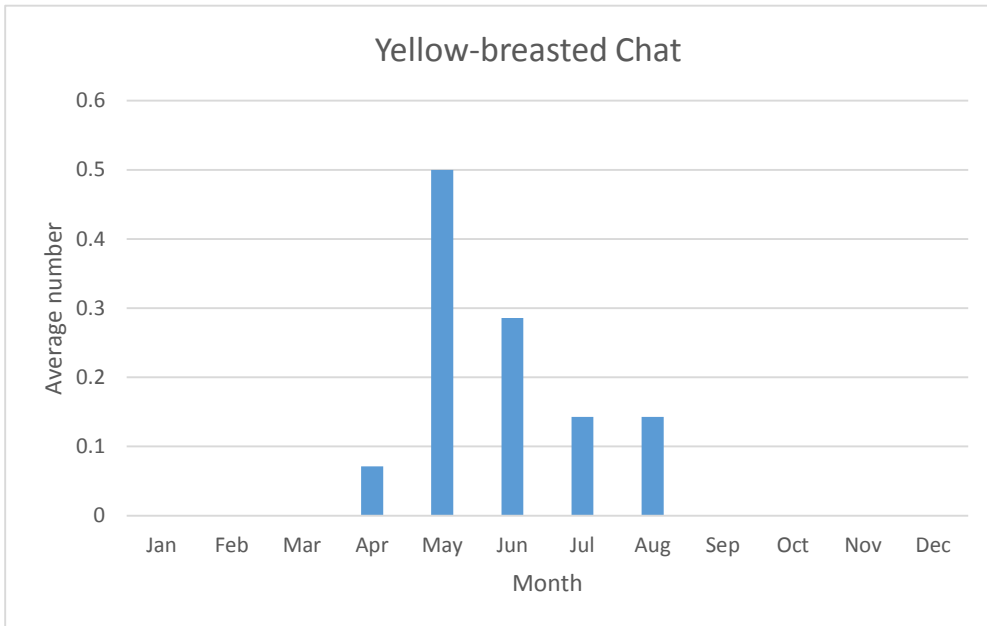

V; max count 1; 1 report: Apr 2012

Nelson's Sparrow

R; max count 1; 4 reports: May 2010, May 2014, May 2015, Sep 2018

U; max count 8

C; max count 69

C; max count 3

C; max count 21

C; max count 100

Harris's Sparrow

V; max count 3; 1 report: Oct 2009

C; max count 40

C; max count 23

Yellow-breasted Chats

U; max count 3

Blackbirds

U; max count 100