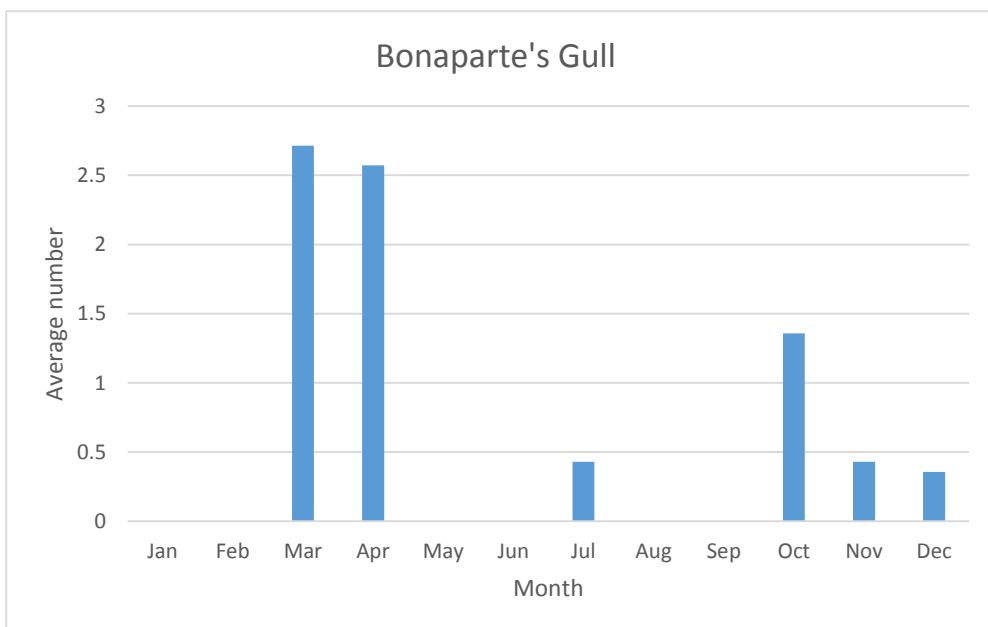

R; max count 14; 2 reports: Apr 2012, Apr 2018

C; max count 18

R; max count 2; 7 reports, most recent Jul 2018

Red-necked Phalarope

R; max count 1; 1 report: Aug 2011

Gulls and Terns

C since 2013; max count 20

Franklin's Gull

V; max count 3; 2 reports: Sep 2010, Oct 2018

C; max count 1000

C since 2011; max count 14

Lesser Black-backed Gull

V; max count 3; 3 reports: Nov 2013, Nov 2018, Nov 2019

C since 2009; max count 6