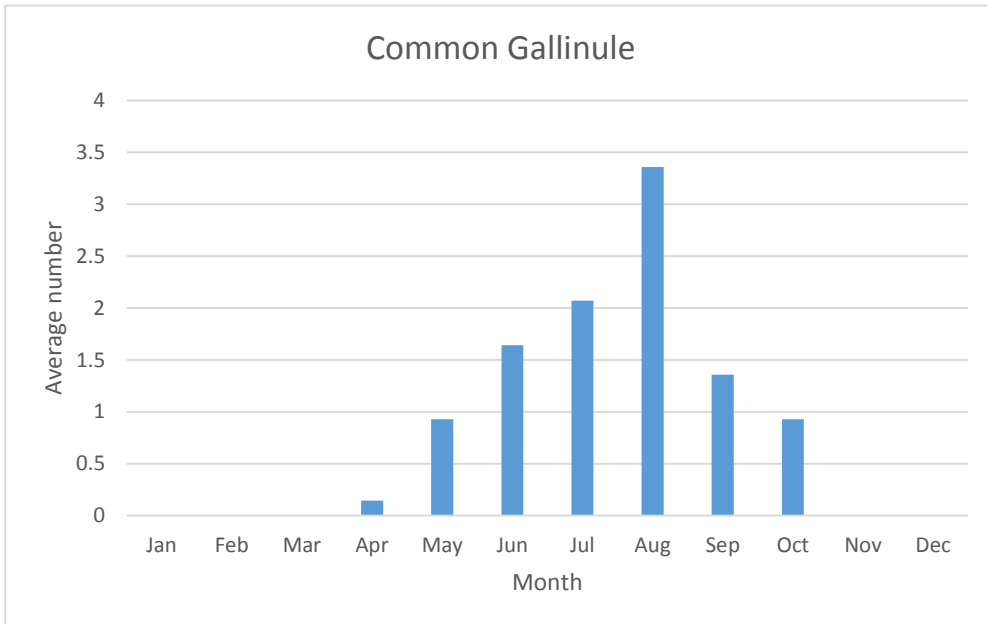

V; max count 1; 1 report: Mar 2011

C; max count 60

Cuckoos

U; max count 2

Black-billed Cuckoo

V; max count 1; 2 reports: Aug 2015, May 2019

Goatsuckers

C; max count 40

Swifts and Hummingbirds

C; max count 167

C; max count 6

Rails, Gallinules, Coots, and Cranes

King Rail

V; max count 1; 3 reports: Jul 2011, Aug 2011, Aug 2015

C; max count 10

C; max count 15