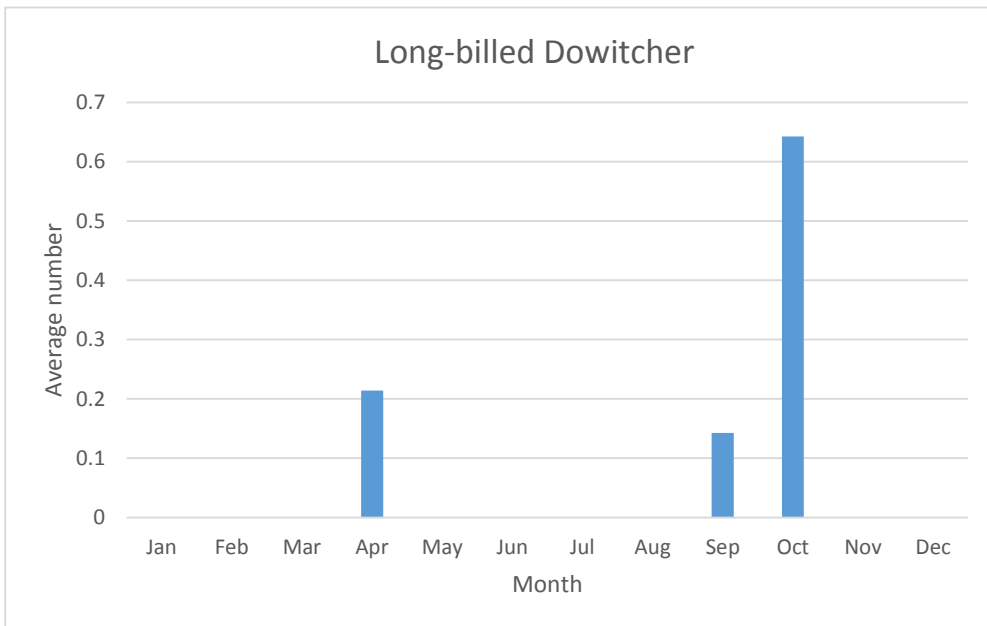

R; max count 6; 7 reports, most recent Oct 2019