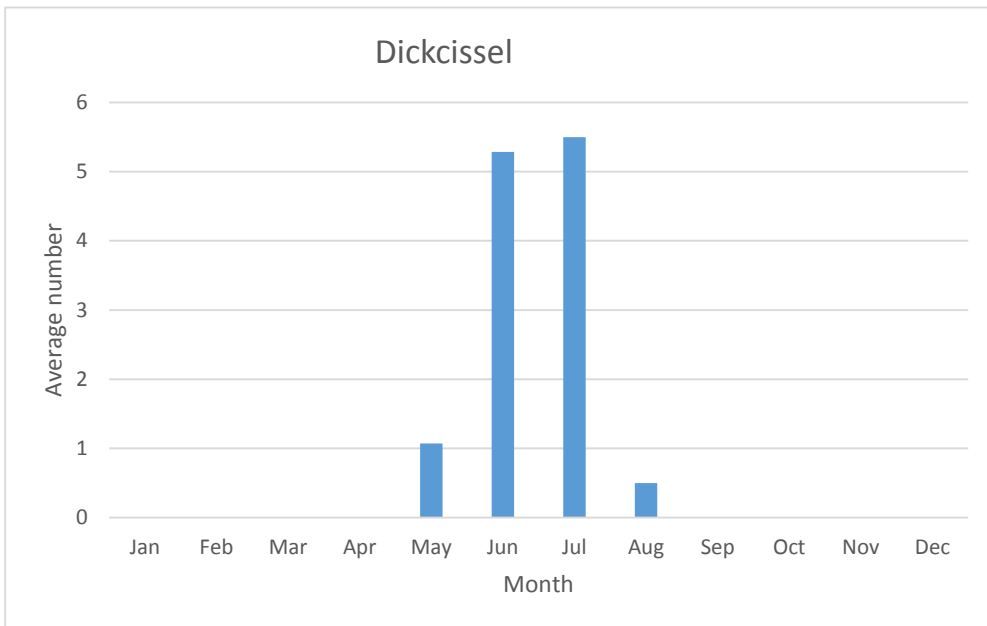

U; max count 35