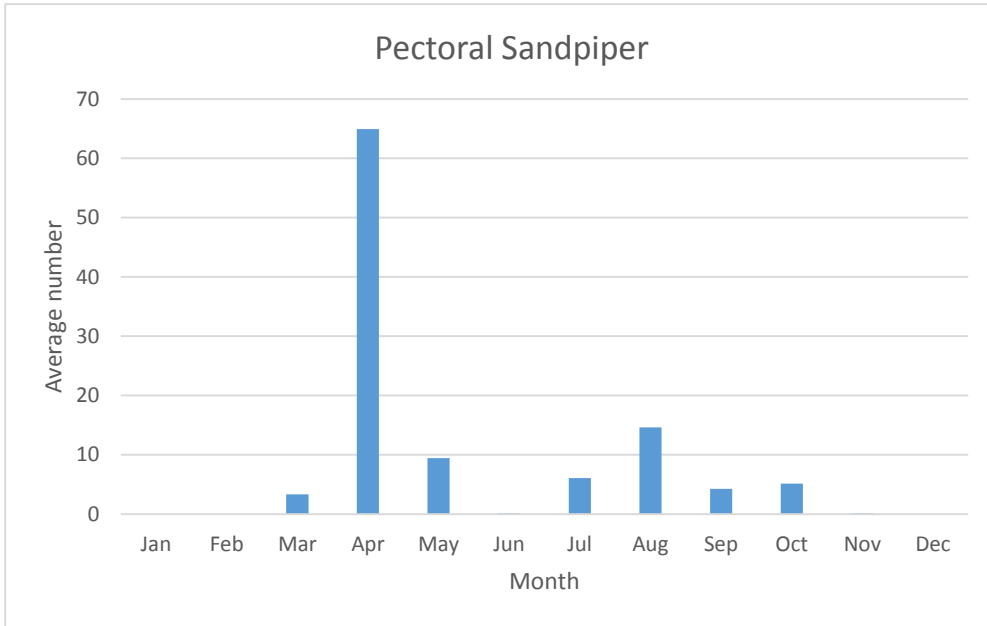

V; max count 1; 1 report: Apr 2012

C; max count 234

Sandpipers, Phalaropes, and allies

Hudsonian Godwit

V; max count 9; 2 reports: Sep 11, Aug 16

C since 2011; max count 5

Sanderling

V; 1 report: Sep 2018

C; max count 44

R; max count 2; 7 reports: most recent Oct 2016

C; max count 64

U; max count 8; 8 reports: most recent Sep 2018

Buff-breasted Sandpiper

V; 2 reports: Sep 2011, Sep 2014

C; max count 400

C; max count 48

U; max count 34

R; max count 6; 7 reports, most recent Oct 2019

C since 2014; max count 17

C; max count 40

C; max count 25

C; max count 18

C; max count 81

Willet

R; max count 14; 2 reports: Apr 2012, Apr 2018

C; max count 18

R; max count 2; 7 reports, most recent Jul 2018

Red-necked Phalarope

R; max count 1; 1 report: Aug 2011

Gulls and Terns

C since 2013; max count 20