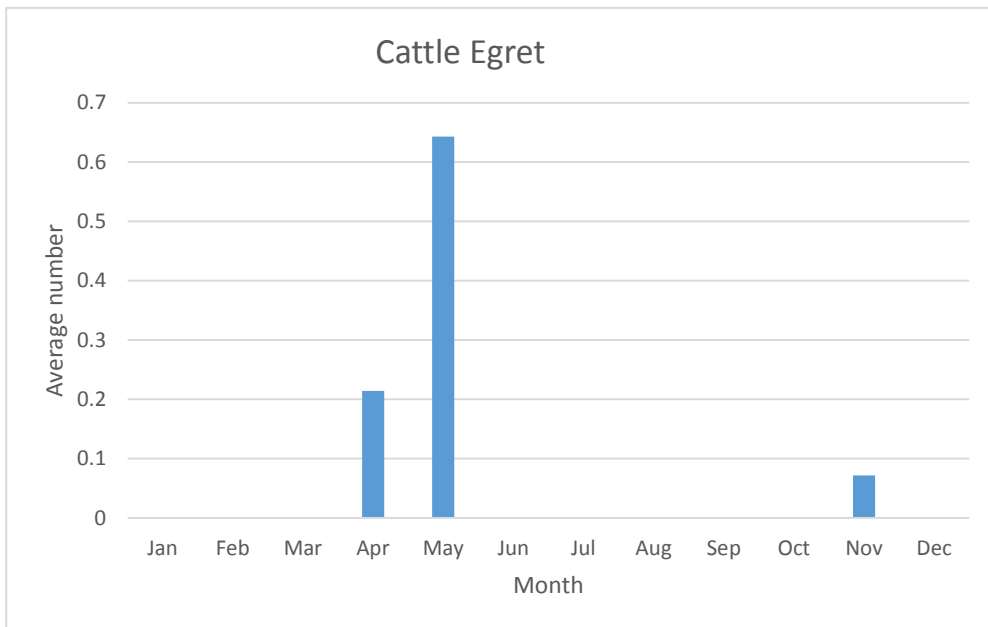

U; max count 7

U; max count 3

U; max count 6

Loons

Common Loon

V; max count 1; 2 reports: Apr 12, May 12

Cormorants

C; max count 145

Pelicans, Bitterns and Herons

U; max count 9

U; max count 4

U; max count 6

C; max count 121

C; max count 105

Snowy Egret

V; max count 1; 1 report, Aug 2011

R; max count 7; 7 reports, most recent Apr 2015

C; max count 58

C since 2012; max count 11

Ibis (*Plegadis sp*)

V; max 1; 1 report: May 10

American Vultures, Osprey, Hawks and Eagles

C; max count 137

C since 2012; max count 2

C; max count 5

C; max count 2

U; max count 2

C; max count 2

R; max count 2; 14 reports, most recent Nov 2019

Broad-winged Hawk
2018

C; max count 10

U; max count 2