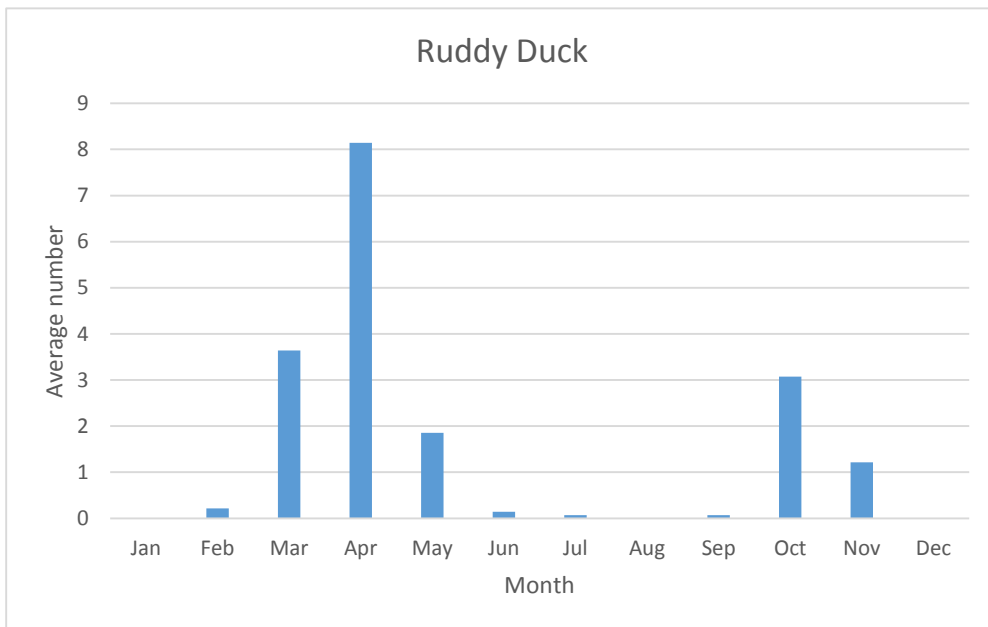

R; max count 15; latest sighting Nov 2018

C; max count 40

C; max count 400

Greater Scaup

V; max count 6; 2 reports: Apr 2012, Mar 2017

C; max count 100

C; max count 100

Common Goldeneye

R; max count 2; 6 reports: Feb 2012, Mar 2014, Apr 2016, Jan, Feb, Mar 2019

C; max count 20

Common Merganser

V; max count 10; 2 reports: Mar 2015, Feb 2016

Red-breasted Merganser

R; max count 7; 5 reports: Apr 2010, Apr 2011, Apr 2012, Mar 2016, Mar 2017