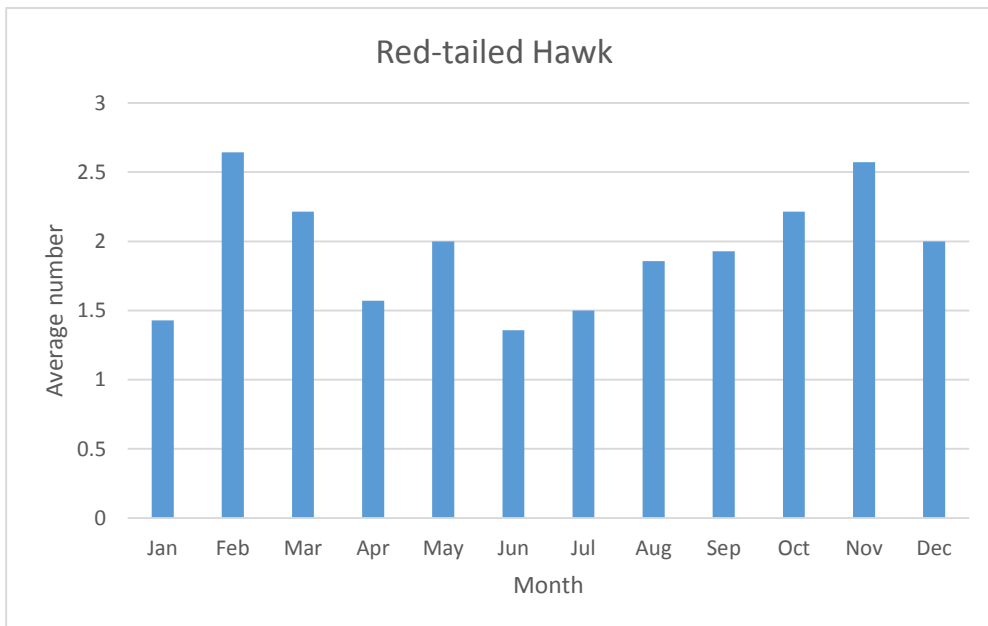

R; max count 7; 7 reports, most recent Apr 2015

C; max count 58

C since 2012; max count 11

Ibis (*Plegadis sp*)

V; max 1; 1 report: May 10

American Vultures, Osprey, Hawks and Eagles

C; max count 137

C since 2012; max count 2

C; max count 5

C; max count 2

U; max count 2

C; max count 2

R; max count 2; 14 reports, most recent Nov 2019

Broad-winged Hawk
2018

C; max count 10

U; max count 2

Golden Eagle

V; max count 1; 1 report, Nov 2013

Owls

Eastern Screech-Owl

R; max count 1; 4 reports: before 2006, Feb 2006, Apr 2016, Oct 2019

U; max count 3

Snowy Owl

V; max count 1; 1 report: Mar 2018

Barred Owl

R; max count 1; 6 reports: May 2014, Mar 2018, Sep 2018, Feb 2019, Aug 2019, Oct 2019

Short-eared Owl

R; max count 3; 5 reports: Oct 2006, Apr 2007, Mar 2009, Jan 2011, Nov 2017

Kingfishers

C; max count 14