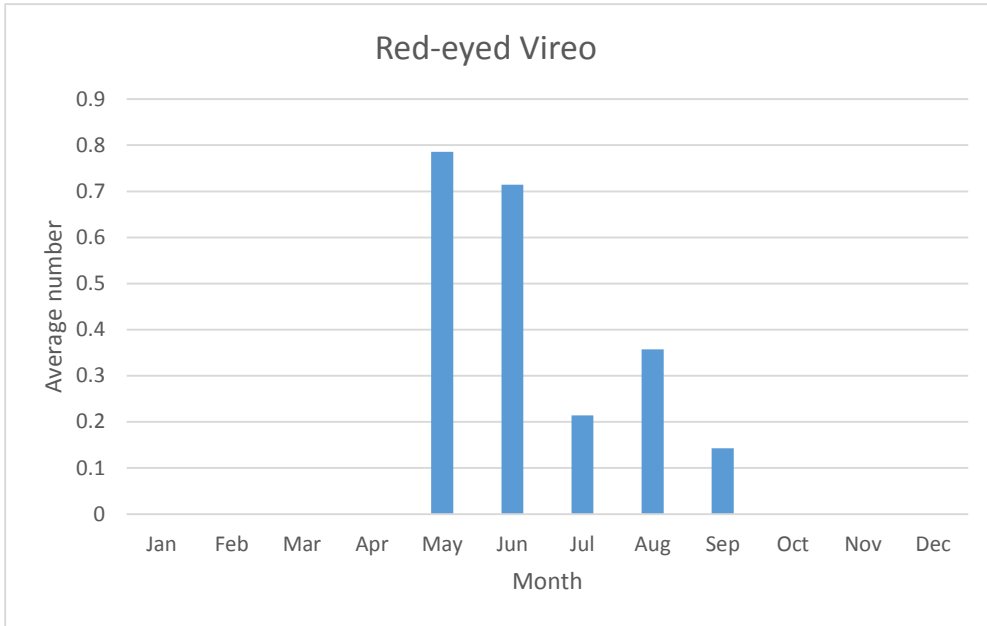

Yellow-bellied Flycatcher

V; max count 1; 1 report: May 2019

Acadian Flycatcher

R; max count 3; 3 reports: May 2011, June 2012, May 2014

U; max count 1

C; max count 46

U; max count 2

C; max count 5

C; max count 12

C; max count 12

Shrikes

Northern Shrike

V; max count 1; 3reports: Mar 2018, Jan 2019, Feb 2019

Vireos

U; max count 2

U; max count 3

U; max count 1

Blue-headed Vireo

R; max count 2; 5 reports: May 2014, Apr 2016, Oct 2016, May 2018, May 2019

C; max count 14

U; max count 3

Crows and Jays

C; max count 54

C; max count 250