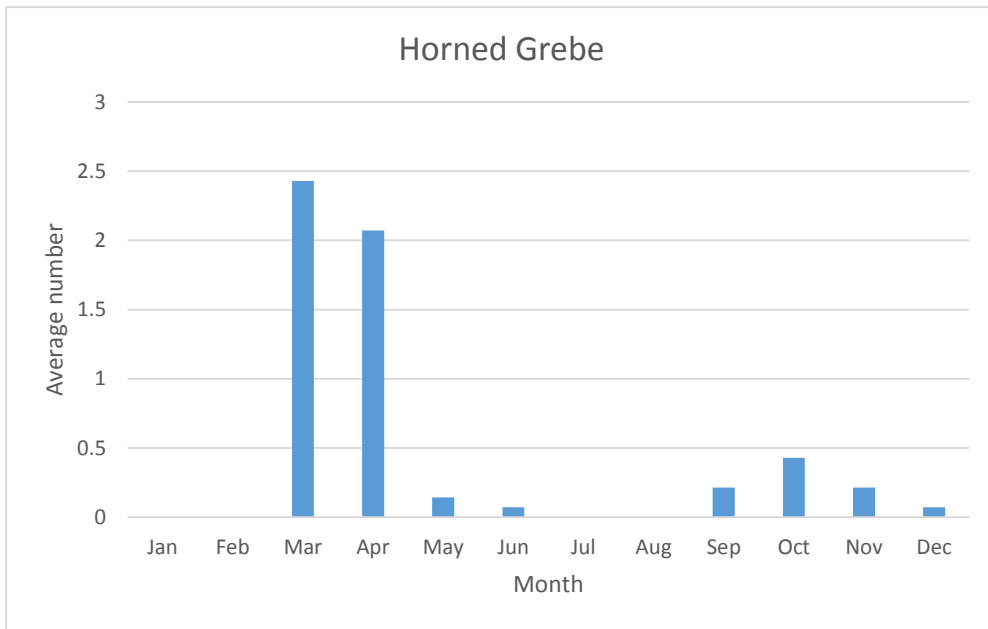

R; max count 2; 6 reports: Feb 2012, Mar 2014, Apr 2016, Jan, Feb, Mar 2019

C; max count 20

Common Merganser

V; max count 10; 2 reports: Mar 2015, Feb 2016

Red-breasted Merganser

R; max count 7; 5 reports: Apr 2010, Apr 2011, Apr 2012, Mar 2016, Mar 2017

C; max count 38

Pheasants, Turkeys, and Quail

Ring-necked Pheasant

V; max count 1; 1 report: Oct 2018

Wild Turkey

V; max count 2; 2 report: Apr 2014, Apr 2019

Grebes

C; max count 31

C; max count 13

Eared Grebe

V; max count 1; 3 reports: Mar 2010, Apr 2012, May 2012

Western Grebe

V; max count 1; 1 report: Jun 2010

Pigeons and Doves

C; max count 35

Eurasian Collared Dove

V; max count 1; 1 report: Mar 2011

C; max count 60

Cuckoos

U; max count 2

Black-billed Cuckoo

V; max count 1; 2 reports: Aug 2015, May 2019

Goatsuckers

C; max count 40