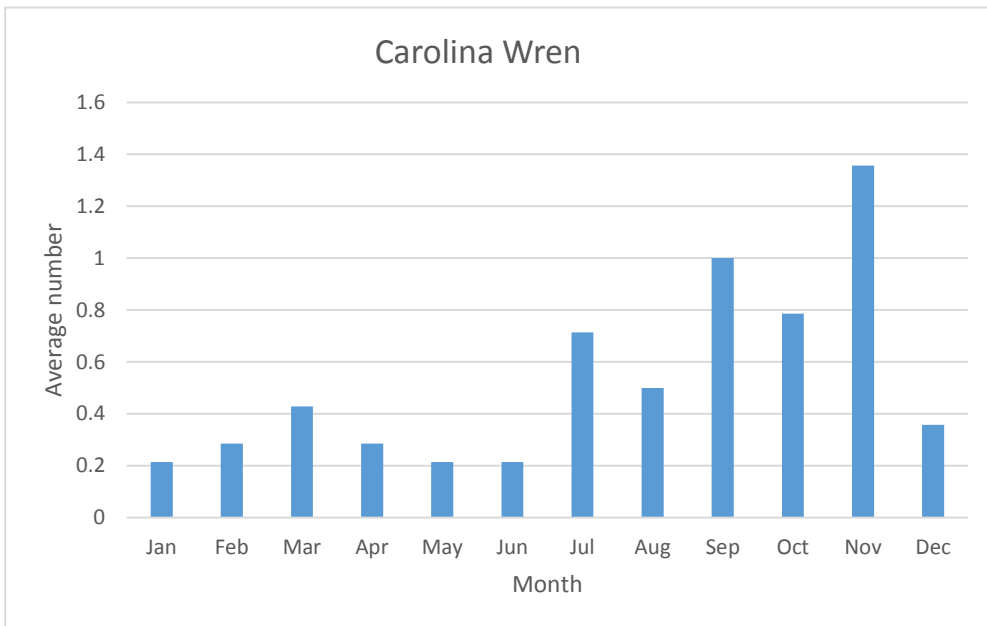

C; max count 10