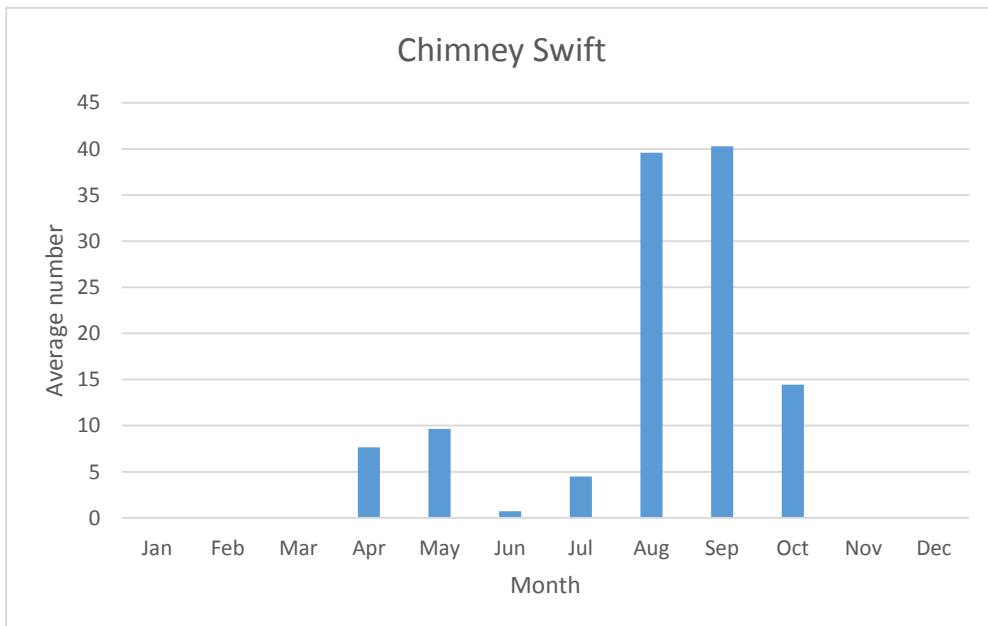

C; max count 13

Eared Grebe

V; max count 1; 3 reports: Mar 2010, Apr 2012, May 2012

Western Grebe

V; max count 1; 1 report: Jun 2010

Pigeons and Doves

C; max count 35

Eurasian Collared Dove

V; max count 1; 1 report: Mar 2011

C; max count 60

Cuckoos

U; max count 2

Black-billed Cuckoo

V; max count 1; 2 reports: Aug 2015, May 2019

Goatsuckers

C; max count 40

Swifts and Hummingbirds

C; max count 167

C; max count 6

Rails, Gallinules, Coots, and Cranes

King Rail

V; max count 1; 3 reports: Jul 2011, Aug 2011, Aug 2015

C; max count 10

C; max count 15