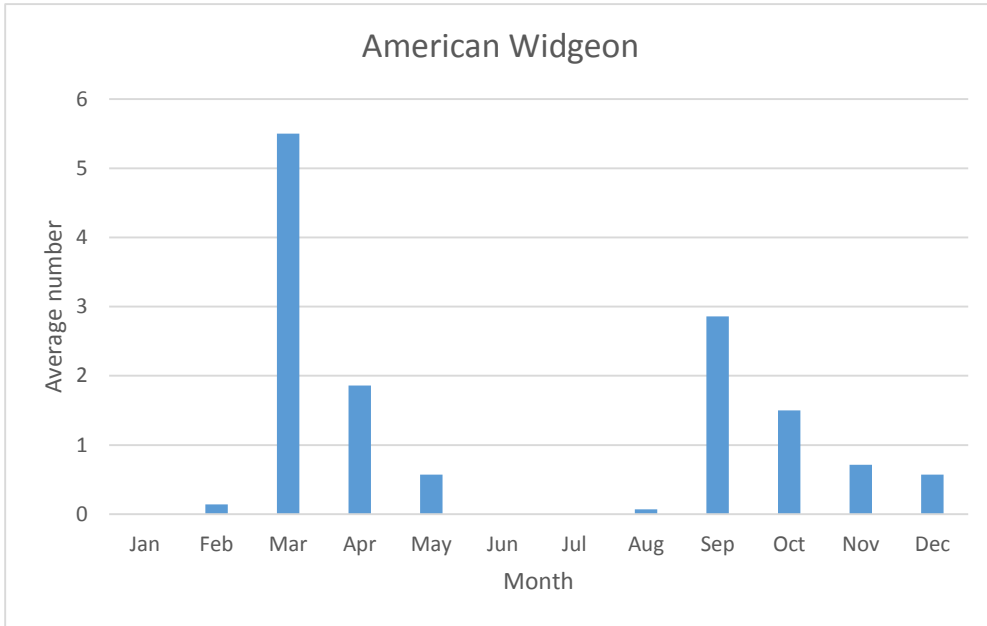

C; max count 50