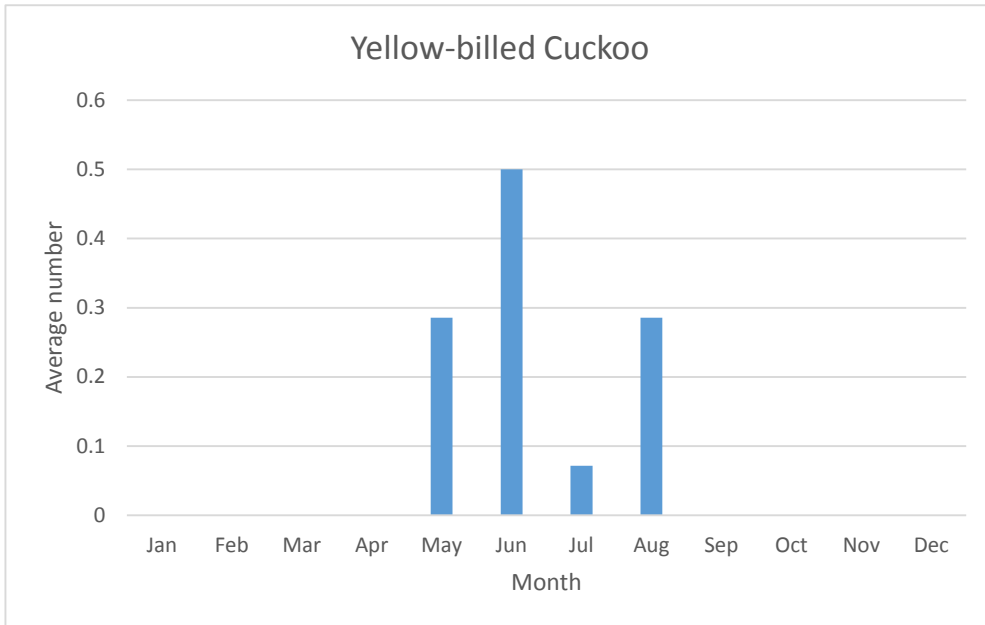

C; max count 13

Eared Grebe

V; max count 1; 3 reports: Mar 2010, Apr 2012, May 2012

Western Grebe

V; max count 1; 1 report: Jun 2010

Pigeons and Doves

C; max count 35

Eurasian Collared Dove

V; max count 1; 1 report: Mar 2011

C; max count 60

Cuckoos

U; max count 2

Black-billed Cuckoo

V; max count 1; 2 reports: Aug 2015, May 2019

Goatsuckers

C; max count 40