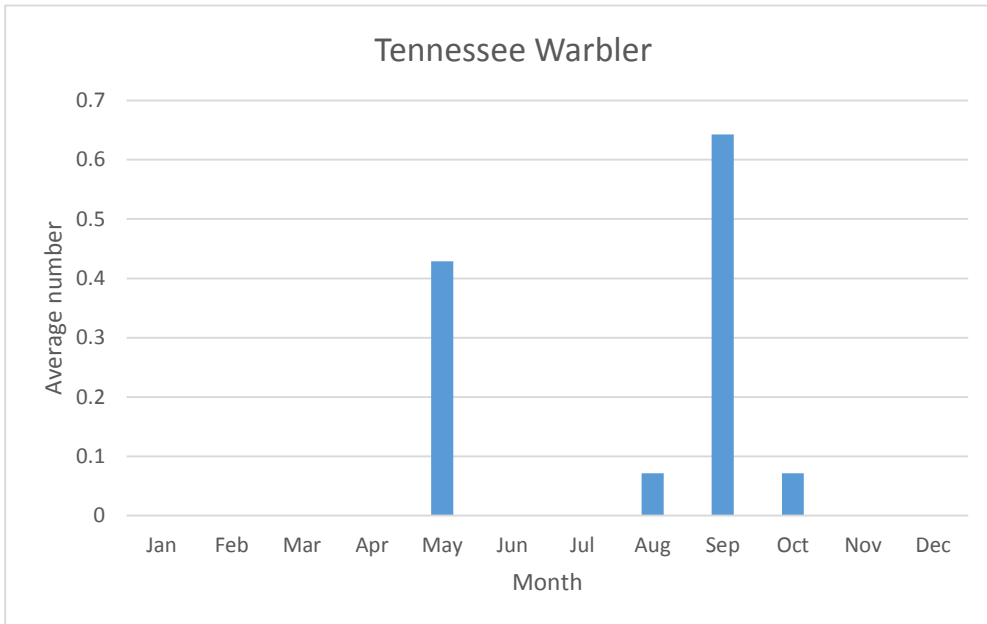

C; max count 4,000

Wood-Warblers

U; max count 4

U; max count 3

Blue-winged Warbler

V; max count 1; 1 report: Sep 2013

Black-and-white Warbler

2019

U; max count 4

U; max count 5

Orange-crowned Warbler

V; max count 1; 4 reports: Apr 2006, May 2014, Oct 2014, Oct 2019

U; max count 6

Connecticut Warbler

V; max count 1; 1 report Sep 2015

C; max count 59