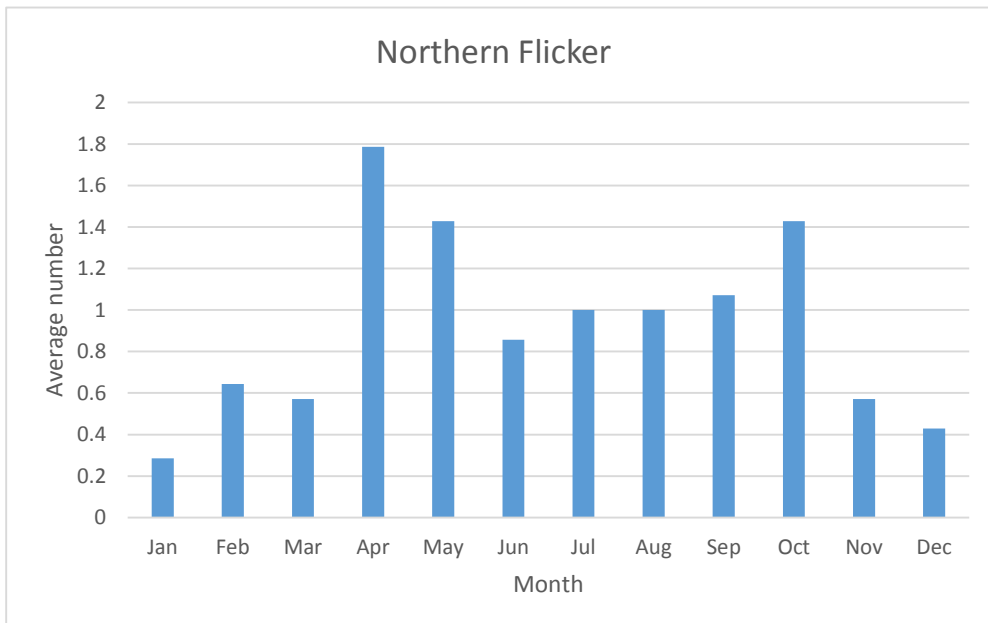

Barred Owl

R; max count 1; 6 reports: May 2014, Mar 2018, Sep 2018, Feb 2019, Aug 2019, Oct 2019

Short-eared Owl

R; max count 3; 5 reports: Oct 2006, Apr 2007, Mar 2009, Jan 2011, Nov 2017

Kingfishers

C; max count 14

Woodpeckers

U; max count 8

C; max count 11

Yellow-bellied Sapsucker

R; max count 5; 5 reports: Apr 2008, Apr 2013, Sep 2013, Apr 2015, Oct 2019

C; max count 8

C since 2010; max count 4

C; max count 5

U; max count 2

Falcons

C; max count 6

Merlin

V; max count 1; 3 occurrences: May 2006, Oct 2016, Oct 2019

U; max count 2

Tyrant Flycatchers

C; max count 6

Yellow-bellied Flycatcher

V; max count 1; 1 report: May 2019

Acadian Flycatcher

R; max count 3; 3 reports: May 2011, June 2012, May 2014

U; max count 1

C; max count 46

U; max count 2

C; max count 5