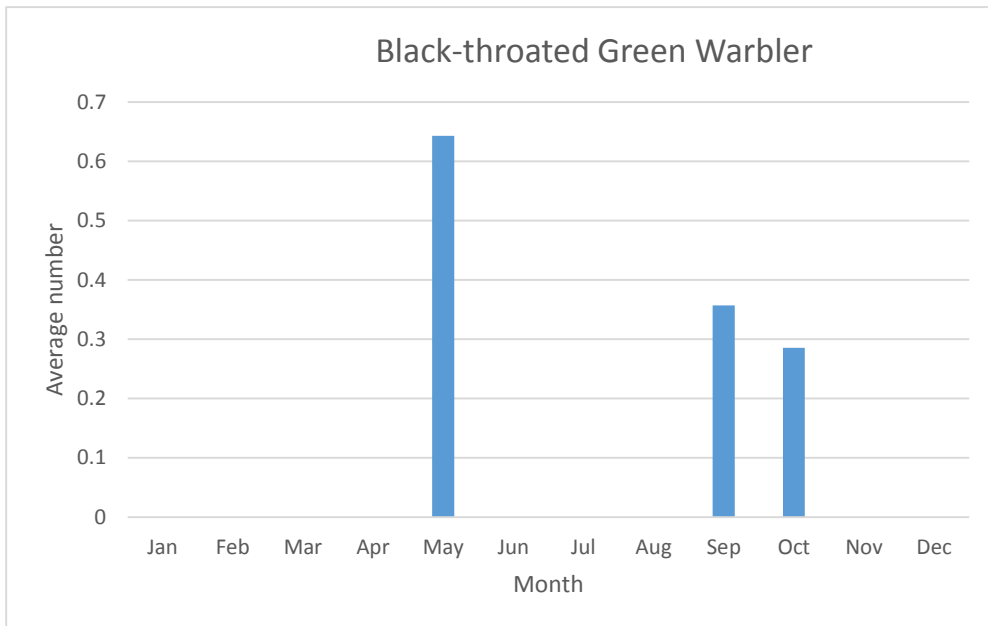

Hooded Warbler

V; max count 1; 1 report Aug 2019

U; max count 13

Cape May Warbler

V; max count 3; 2 reports: May 2014, Oct 2015

Northern Parula

V; max count 9; 3 reports: May 2011, Aug 2018, May 2019

U; max count 2

Bay-breasted Warbler

V; max count 1; 3 reports: Sep 2016, May 2019, Oct 2019

Blackburnian Warbler

V; max count 3; 3 reports: May 2014, Sep 2016, May 2019

C; max count 47

U; max count 5

U; max count 3

Black-throated Blue Warbler

R; max count 1; 5 reports: May 2006, May 2016, Oct 2017, May 2019, Oct 2019

U; max count 13

Pine Warbler

V; max count 2; 2 reports: Apr 2012, May 2014

C; max count 18

Prairie Warbler

V; max count 1; 2 reports: May 2012, May 2019