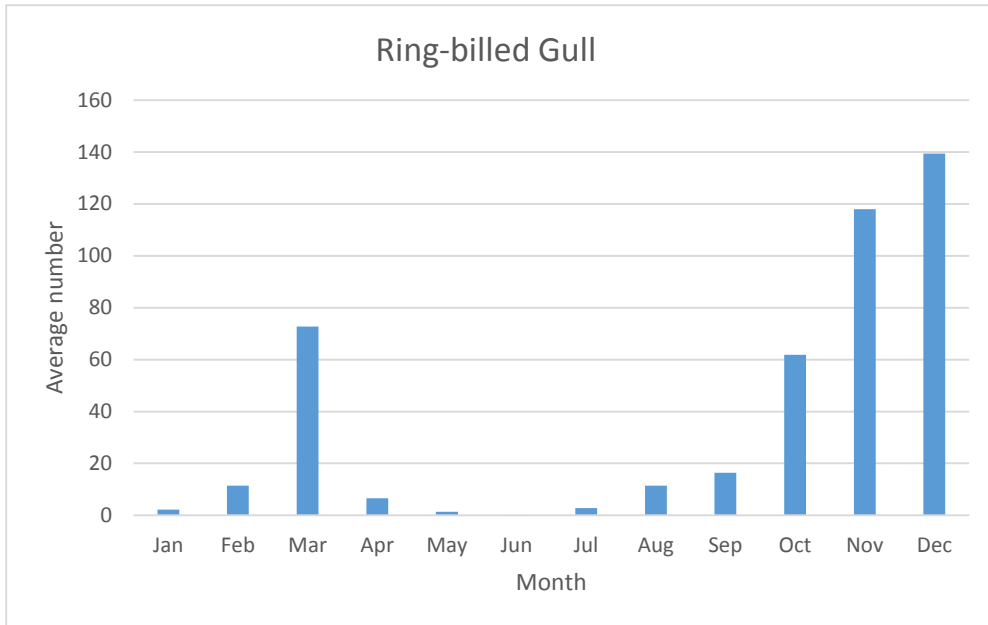

R; max count 14; 2 reports: Apr 2012, Apr 2018

C; max count 18

R; max count 2; 7 reports, most recent Jul 2018

Red-necked Phalarope

R; max count 1; 1 report: Aug 2011

Gulls and Terns

C since 2013; max count 20

Franklin's Gull

V; max count 3; 2 reports: Sep 2010, Oct 2018

C; max count 1000

C since 2011; max count 14

Lesser Black-backed Gull

V; max count 3; 3 reports: Nov 2013, Nov 2018, Nov 2019

C since 2009; max count 6