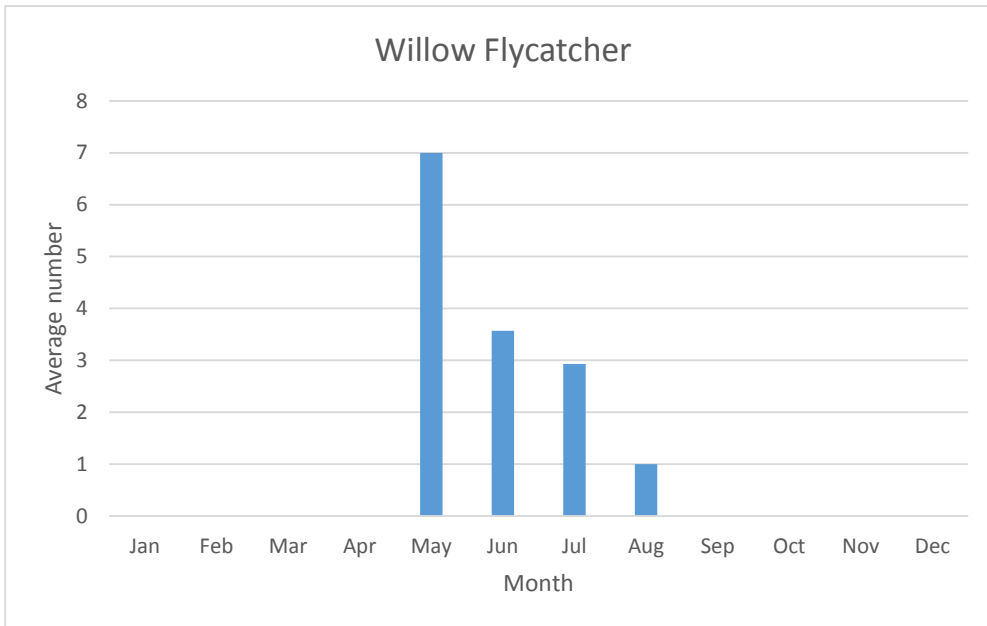

U; max count 2

Falcons

C; max count 6

Merlin

V; max count 1; 3 occurrences: May 2006, Oct 2016, Oct 2019

U; max count 2

Tyrant Flycatchers

C; max count 6

Yellow-bellied Flycatcher

V; max count 1; 1 report: May 2019

Acadian Flycatcher

R; max count 3; 3 reports: May 2011, June 2012, May 2014

U; max count 1

C; max count 46

U; max count 2

C; max count 5

C; max count 12

C; max count 12

Shrikes

Northern Shrike

V; max count 1; 3reports: Mar 2018, Jan 2019, Feb 2019

Vireos

U; max count 2

U; max count 3

U; max count 1

Blue-headed Vireo

R; max count 2; 5 reports: May 2014, Apr 2016, Oct 2016, May 2018, May 2019

C; max count 14

U; max count 3

Crows and Jays

C; max count 54

C; max count 250