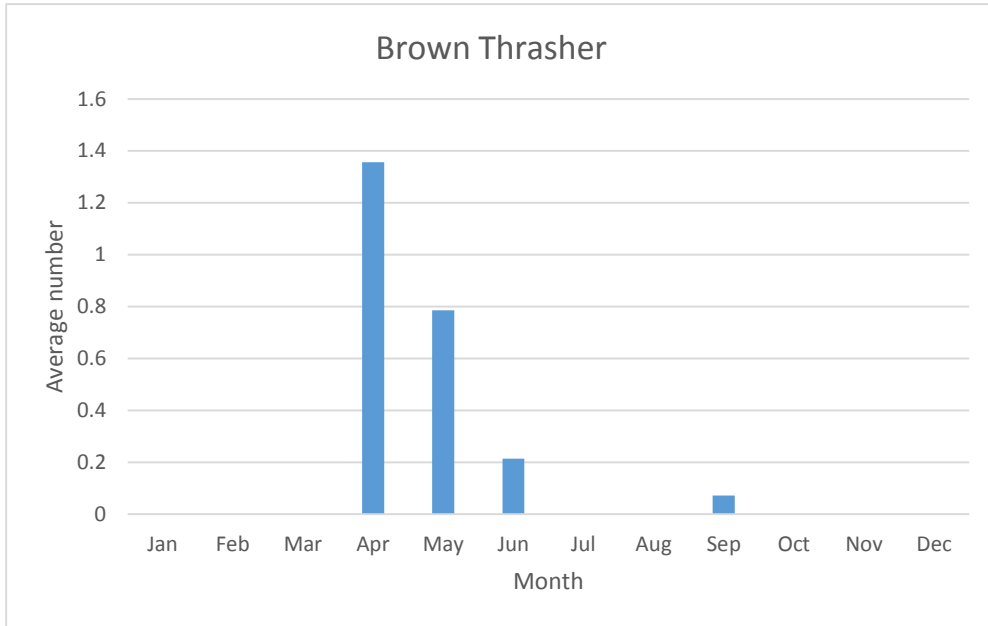

Thrushes

C; max count 30

Veery

V; max count 3; 3 reports: May 2013, May 2014, May 2019

Gray-checked Thrush

R; max count 4; 4 reports: Sep 2014, Sep 2015, May 2018, May 2019

U; max count 20

Hermit Thrush

R; max count 1; 6 reports: Feb 2006, Apr 2012, May 2014, Oct 2016, Apr 2019, Oct 2019

U; max count 4

C; max count 1444

Mockingbirds, Thrashers, and allies

C; max count 33

C; max count 5

Northern Mockingbird

R; max count 1; 5 reports: Apr 2011, May 2011, Aug 2012, Feb 2013, Apr 2019

Starlings

C; max count 3000

Waxwings

C; max count 35

Old World Sparrows

C; max count 1000

Pipits