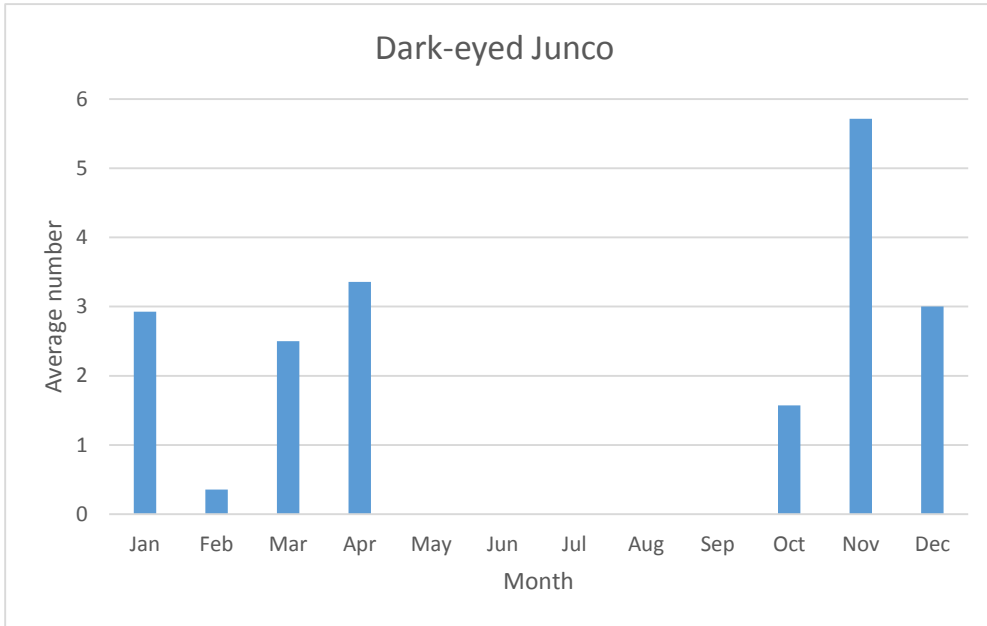

C; max count 23

Yellow-breasted Chats

U; max count 3