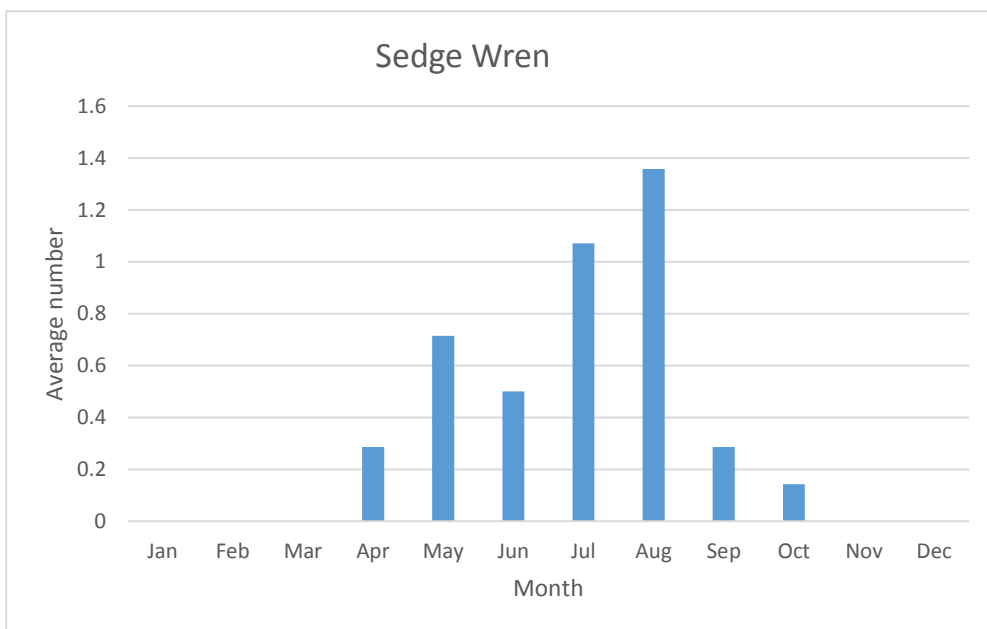

V; max count 2; 2 reports: Oct 2010, May 2019

C; max count 8

Brown Creeper

R; max count 3; 7 reports: Feb 2006, Apr 2009, Feb 2012, Oct 2015, Oct 2017, Dec 2017, Oct 2019

Wrens

C; max count 12

Winter Wren

R; max count 1; 6 reports: Jan 2009, Sep 2009, Nov 2009, Oct 2013, Jan 2016, Oct 2019