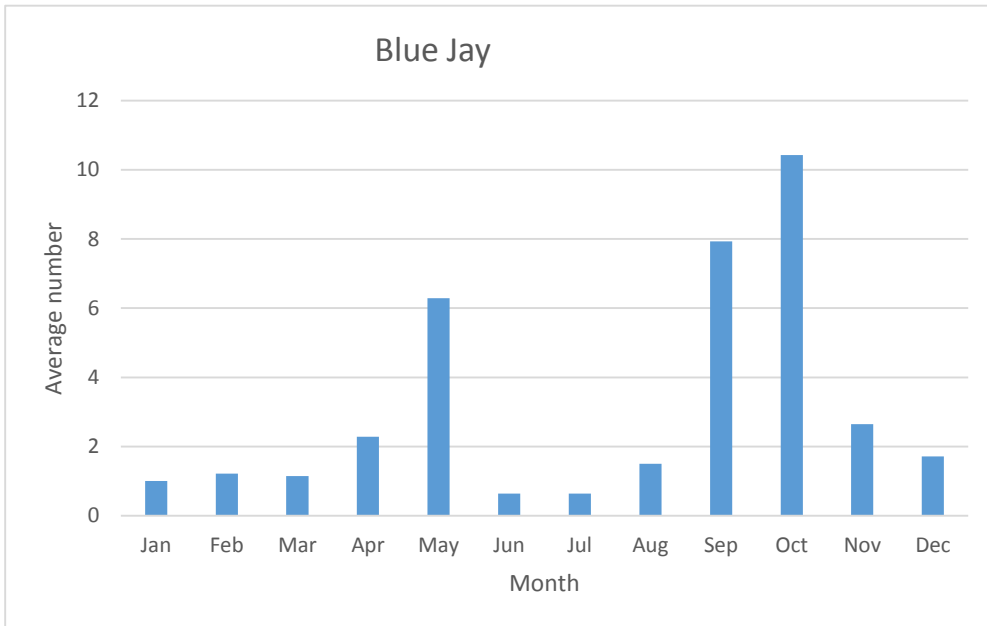

Yellow-bellied Flycatcher

V; max count 1; 1 report: May 2019

Acadian Flycatcher

R; max count 3; 3 reports: May 2011, June 2012, May 2014

U; max count 1

C; max count 46

U; max count 2

C; max count 5

C; max count 12

C; max count 12

Shrikes

Northern Shrike

V; max count 1; 3reports: Mar 2018, Jan 2019, Feb 2019

Vireos

U; max count 2

U; max count 3

U; max count 1

Blue-headed Vireo

R; max count 2; 5 reports: May 2014, Apr 2016, Oct 2016, May 2018, May 2019

C; max count 14

U; max count 3

Crows and Jays

C; max count 54

C; max count 250

Larks

C, but numbers much reduced since marsh restoration; max count 30

Swallows

C; max count 500

C; max count 347

C; max count 150

C; max count 300

C; max count 20