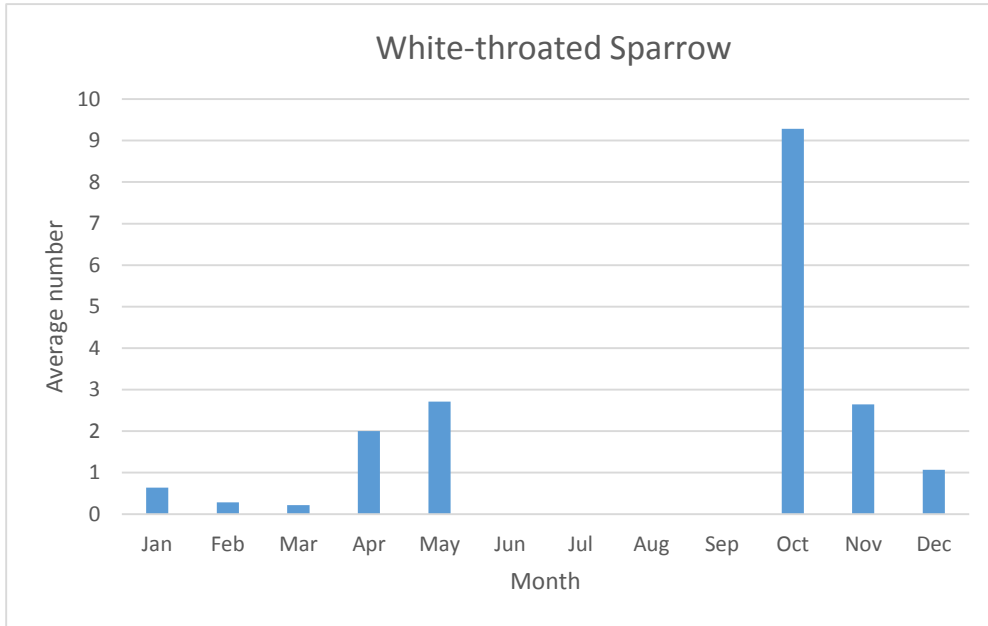

V; max count 1; 1 report: Apr 2012

Nelson's Sparrow

R; max count 1; 4 reports: May 2010, May 2014, May 2015, Sep 2018

U; max count 8

C; max count 69

C; max count 3

C; max count 21

C; max count 100

Harris's Sparrow

V; max count 3; 1 report: Oct 2009

C; max count 40

C; max count 23

Yellow-breasted Chats

U; max count 3

Blackbirds

U; max count 100