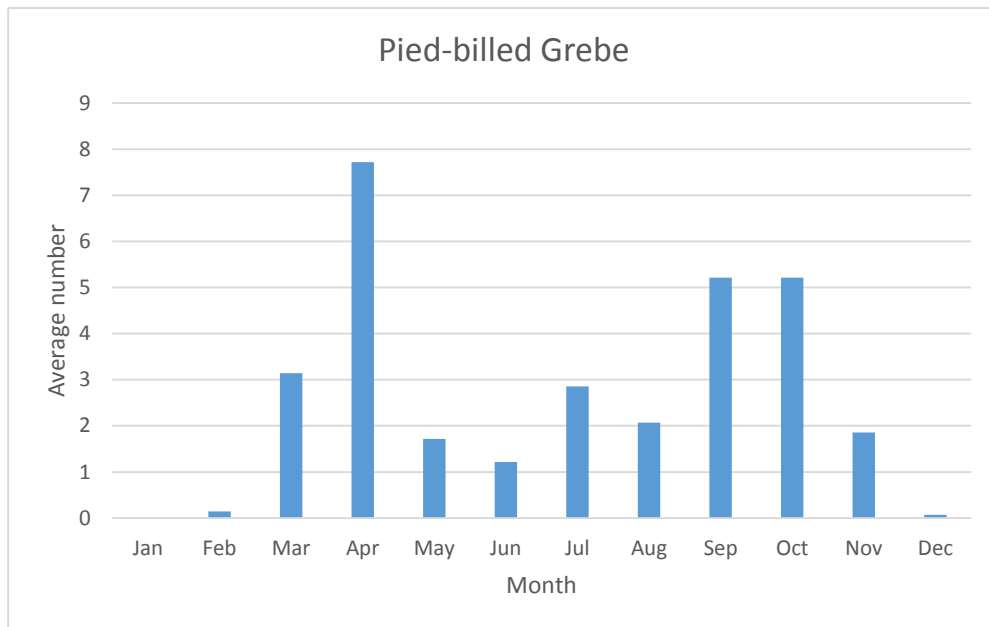

R; max count 2; 6 reports: Feb 2012, Mar 2014, Apr 2016, Jan, Feb, Mar 2019

C; max count 20

Common Merganser

V; max count 10; 2 reports: Mar 2015, Feb 2016

Red-breasted Merganser

R; max count 7; 5 reports: Apr 2010, Apr 2011, Apr 2012, Mar 2016, Mar 2017

C; max count 38

Pheasants, Turkeys, and Quail

Ring-necked Pheasant

V; max count 1; 1 report: Oct 2018

Wild Turkey

V; max count 2; 2 report: Apr 2014, Apr 2019

Grebes

C; max count 31

C; max count 13

Eared Grebe

V; max count 1; 3 reports: Mar 2010, Apr 2012, May 2012

Western Grebe

V; max count 1; 1 report: Jun 2010

Pigeons and Doves

C; max count 35

Eurasian Collared Dove

V; max count 1; 1 report: Mar 2011

C; max count 60

Cuckoos

U; max count 2

Black-billed Cuckoo

V; max count 1; 2 reports: Aug 2015, May 2019

Goatsuckers

C; max count 40