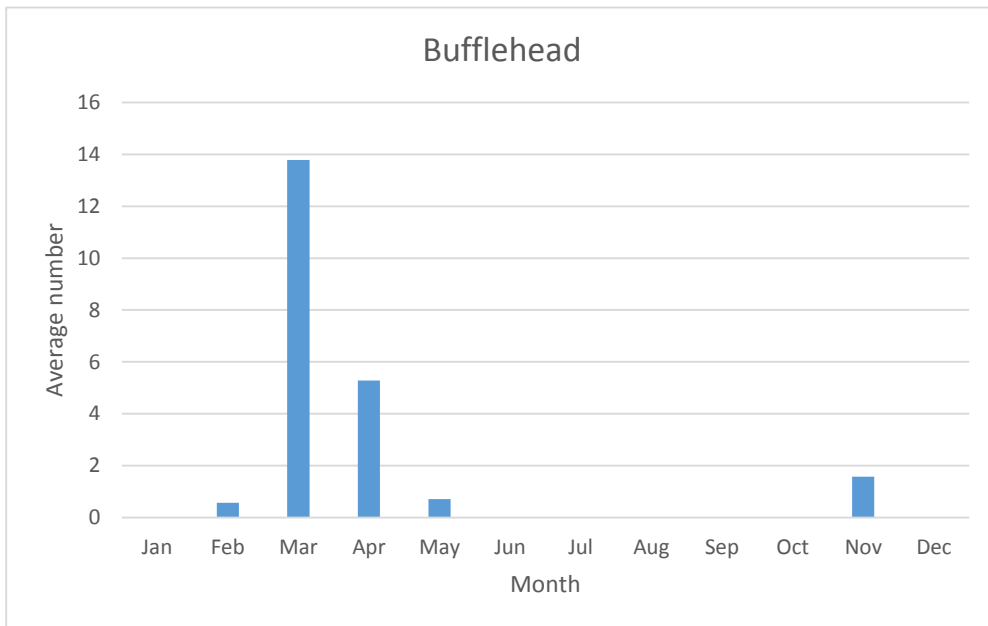

R; max count 15; latest sighting Nov 2018

C; max count 40

C; max count 400

Greater Scaup

V; max count 6; 2 reports: Apr 2012, Mar 2017

C; max count 100

C; max count 100

Common Goldeneye

R; max count 2; 6 reports: Feb 2012, Mar 2014, Apr 2016, Jan, Feb, Mar 2019

C; max count 20

Common Merganser

V; max count 10; 2 reports: Mar 2015, Feb 2016

Red-breasted Merganser

R; max count 7; 5 reports: Apr 2010, Apr 2011, Apr 2012, Mar 2016, Mar 2017