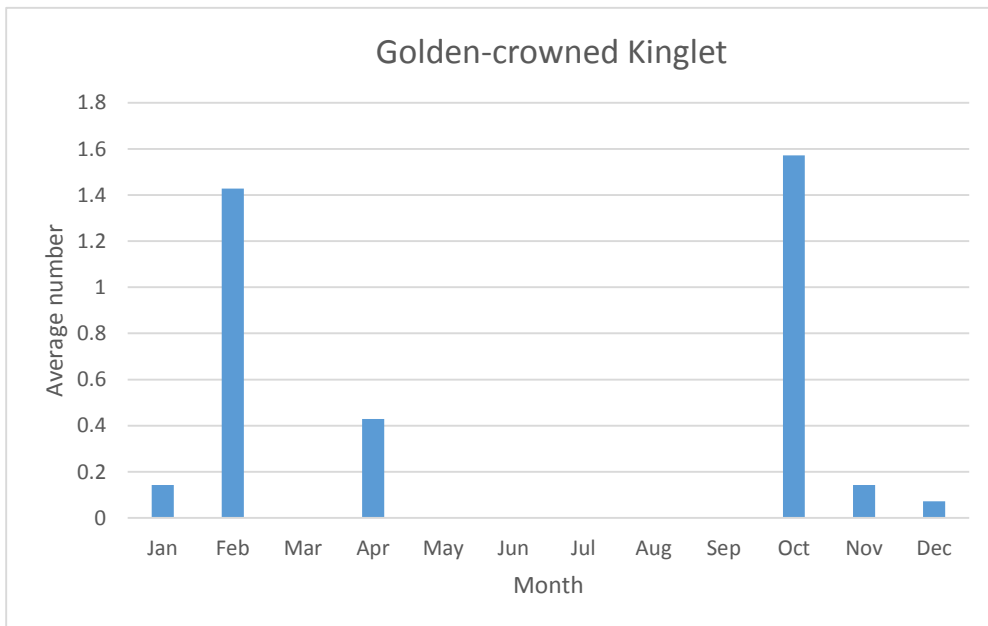

V; max count 2; 2 reports: Oct 2010, May 2019

C; max count 8

Brown Creeper

R; max count 3; 7 reports: Feb 2006, Apr 2009, Feb 2012, Oct 2015, Oct 2017, Dec 2017, Oct 2019

Wrens

C; max count 12

Winter Wren

R; max count 1; 6 reports: Jan 2009, Sep 2009, Nov 2009, Oct 2013, Jan 2016, Oct 2019

U; max count 6

C; max count 16

C; max count 10

Gnatcatchers

C; max count 11

Kinglets

U; max count 20

U; max count 7

Thrushes

C; max count 30

Veery

V; max count 3; 3 reports: May 2013, May 2014, May 2019

Gray-checked Thrush

R; max count 4; 4 reports: Sep 2014, Sep 2015, May 2018, May 2019

U; max count 20

Hermit Thrush