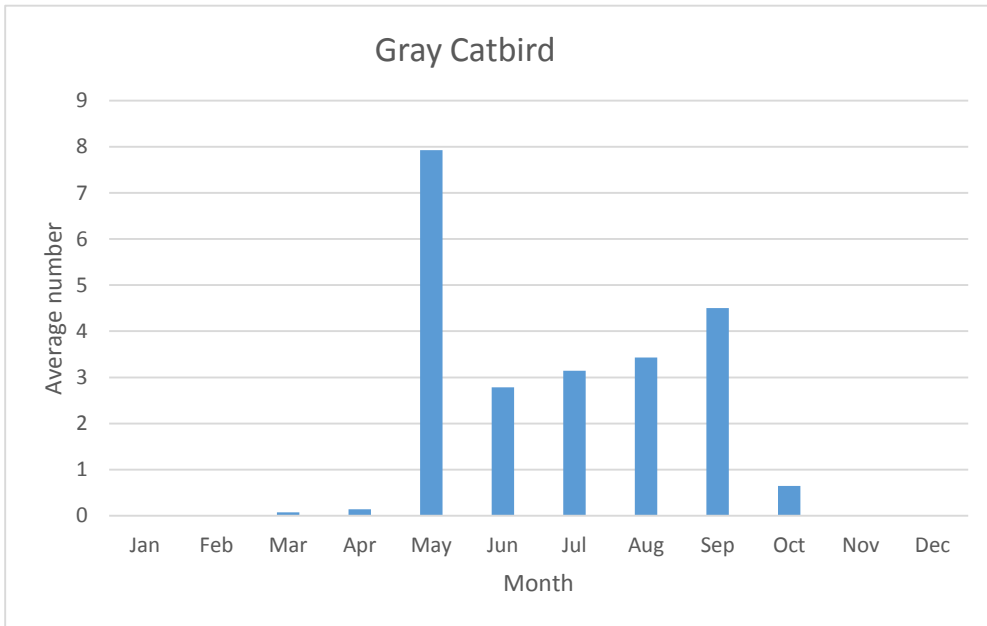

Thrushes

C; max count 30

Veery

V; max count 3; 3 reports: May 2013, May 2014, May 2019

Gray-checked Thrush

R; max count 4; 4 reports: Sep 2014, Sep 2015, May 2018, May 2019

U; max count 20

Hermit Thrush

R; max count 1; 6 reports: Feb 2006, Apr 2012, May 2014, Oct 2016, Apr 2019, Oct 2019

U; max count 4

C; max count 1444

Mockingbirds, Thrashers, and allies

C; max count 33

C; max count 5

Northern Mockingbird

R; max count 1; 5 reports: Apr 2011, May 2011, Aug 2012, Feb 2013, Apr 2019

Starlings

C; max count 3000

Waxwings

C; max count 35

Old World Sparrows

C; max count 1000

Pipits