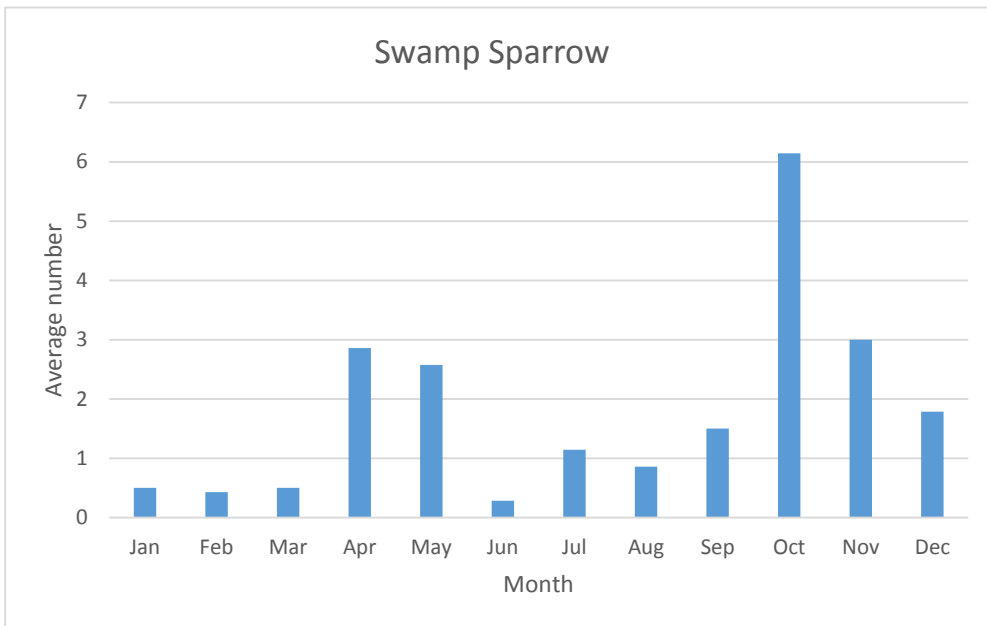

V; max count 1; 1 report: Apr 2012

Nelson's Sparrow

R; max count 1; 4 reports: May 2010, May 2014, May 2015, Sep 2018

U; max count 8

C; max count 69

C; max count 3

C; max count 21

C; max count 100

Harris's Sparrow

V; max count 3; 1 report: Oct 2009

C; max count 40

C; max count 23

Yellow-breasted Chats

U; max count 3

Blackbirds

U; max count 100