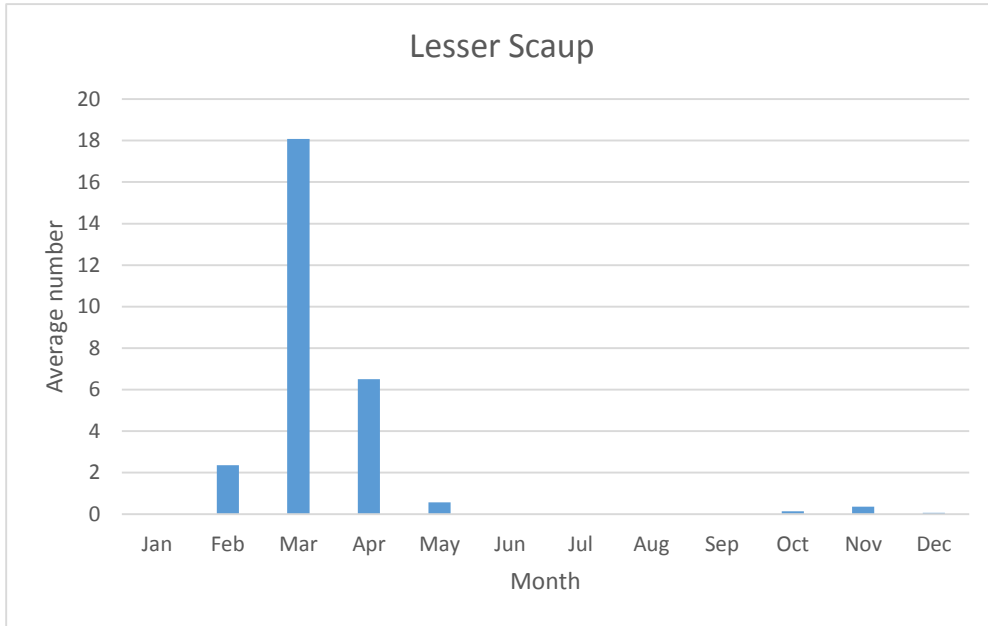

R; max count 15; latest sighting Nov 2018

C; max count 40

C; max count 400

Greater Scaup

V; max count 6; 2 reports: Apr 2012, Mar 2017

C; max count 100

C; max count 100

Common Goldeneye

R; max count 2; 6 reports: Feb 2012, Mar 2014, Apr 2016, Jan, Feb, Mar 2019

C; max count 20

Common Merganser

V; max count 10; 2 reports: Mar 2015, Feb 2016

Red-breasted Merganser

R; max count 7; 5 reports: Apr 2010, Apr 2011, Apr 2012, Mar 2016, Mar 2017