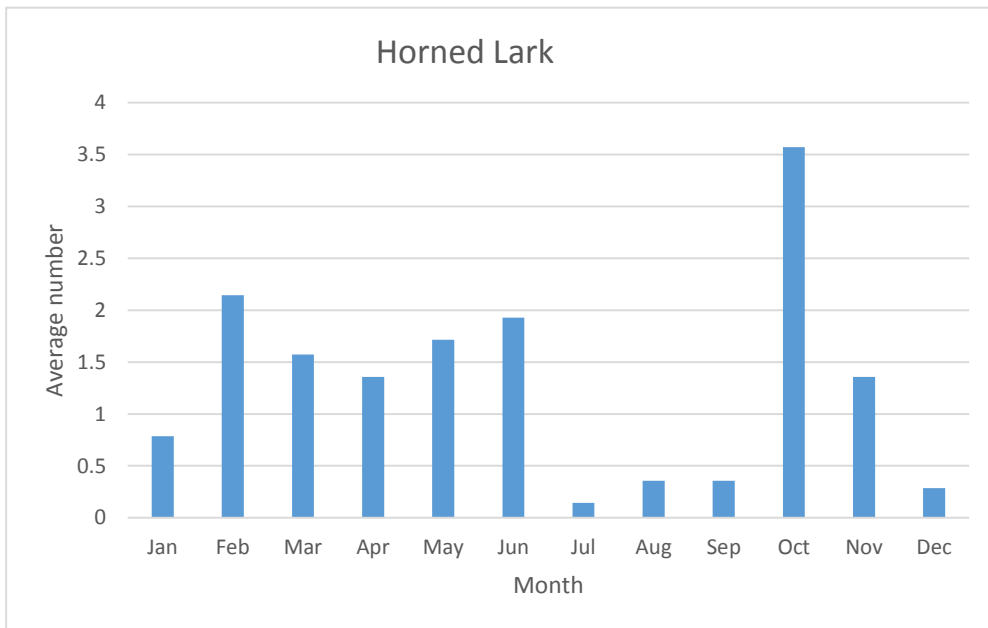

Yellow-bellied Flycatcher

V; max count 1; 1 report: May 2019

Acadian Flycatcher

R; max count 3; 3 reports: May 2011, June 2012, May 2014

U; max count 1

C; max count 46

U; max count 2

C; max count 5

C; max count 12

C; max count 12

Shrikes

Northern Shrike

V; max count 1; 3reports: Mar 2018, Jan 2019, Feb 2019

Vireos

U; max count 2

U; max count 3

U; max count 1

Blue-headed Vireo

R; max count 2; 5 reports: May 2014, Apr 2016, Oct 2016, May 2018, May 2019

C; max count 14

U; max count 3

Crows and Jays

C; max count 54

C; max count 250

Larks

C, but numbers much reduced since marsh restoration; max count 30

Swallows

C; max count 500

C; max count 347

C; max count 150

C; max count 300

C; max count 20