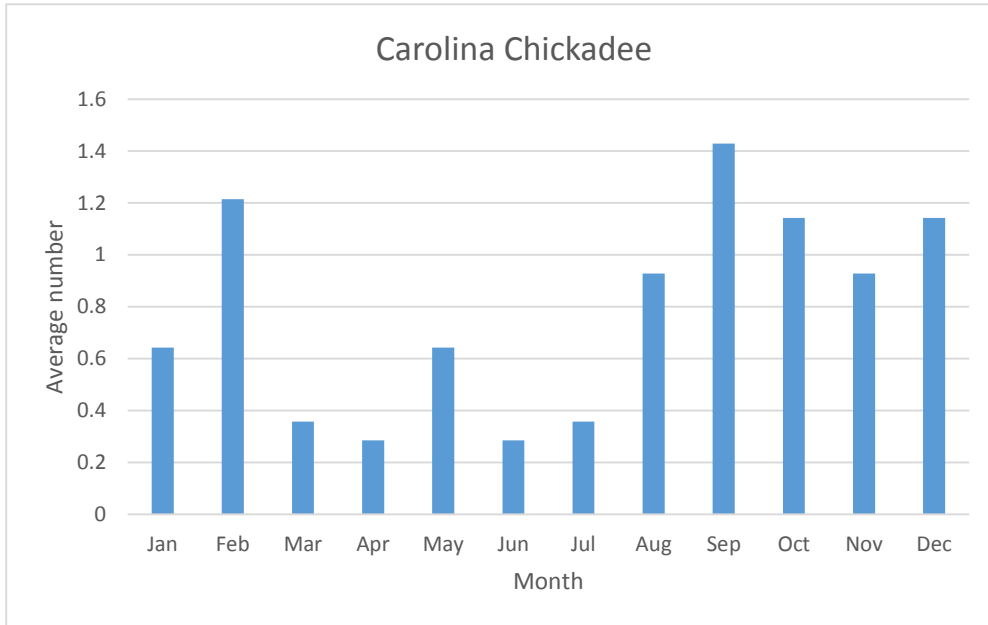

U; max count 1

Blue-headed Vireo

R; max count 2; 5 reports: May 2014, Apr 2016, Oct 2016, May 2018, May 2019

C; max count 14

U; max count 3

Crows and Jays

C; max count 54

C; max count 250

Larks

C, but numbers much reduced since marsh restoration; max count 30

Swallows

C; max count 500

C; max count 347

C; max count 150

C; max count 300

C; max count 20

C; max count 200

Chickadees and Titmice

C; max count 6

Black-capped Chickadee

V; max count 2; 3 reports: Oct 2017, Nov 2018, Nov 2019

C; max count 6

Nuthatches and Creeper

Red-breasted Nuthatch