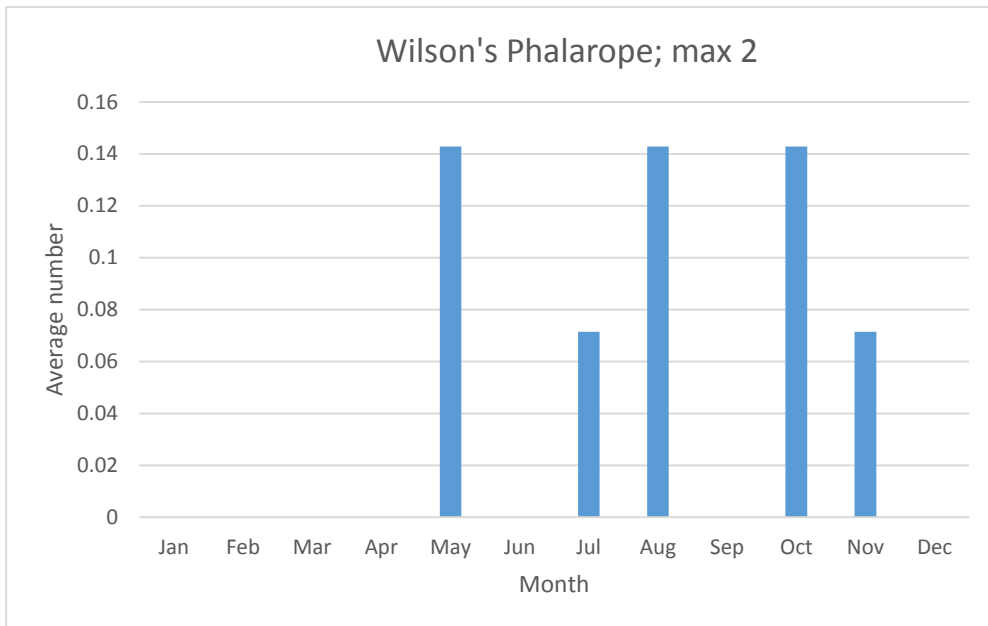

R; max count 14; 2 reports: Apr 2012, Apr 2018

C; max count 18

R; max count 2; 7 reports, most recent Jul 2018

Red-necked Phalarope

R; max count 1; 1 report: Aug 2011

Gulls and Terns

C since 2013; max count 20