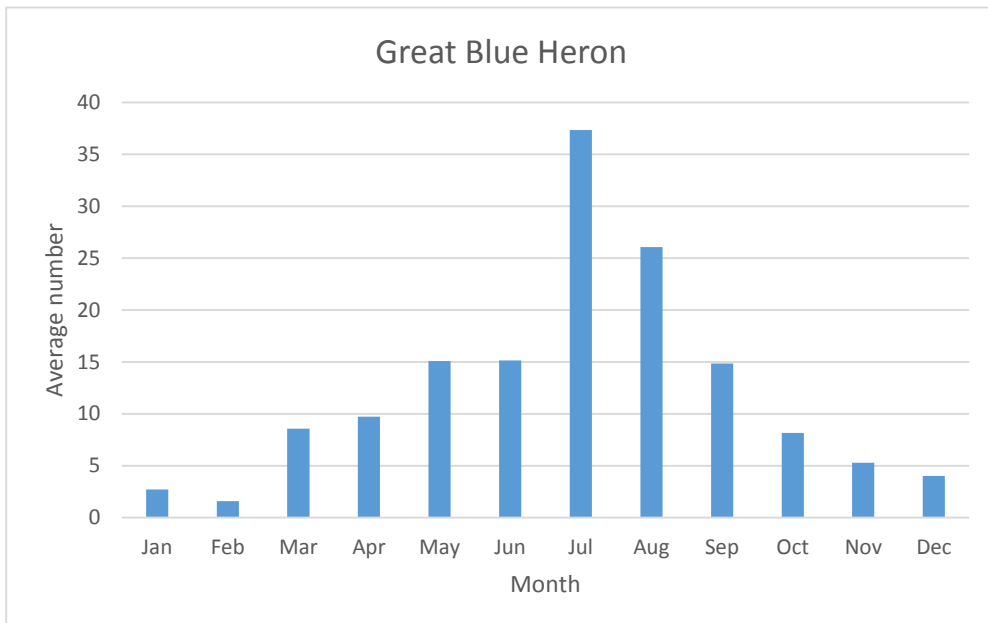

Franklin's Gull

V; max count 3; 2 reports: Sep 2010, Oct 2018

C; max count 1000

C since 2011; max count 14

Lesser Black-backed Gull

V; max count 3; 3 reports: Nov 2013, Nov 2018, Nov 2019

C since 2009; max count 6

U; max count 7

U; max count 3

U; max count 6

Loons

Common Loon

V; max count 1; 2 reports: Apr 12, May 12

Cormorants

C; max count 145

Pelicans, Bitterns and Herons

U; max count 9

U; max count 4

U; max count 6

C; max count 121

C; max count 105

Snowy Egret

V; max count 1; 1 report, Aug 2011

R; max count 7; 7 reports, most recent Apr 2015

C; max count 58

C since 2012; max count 11

Ibis (*Plegadis sp*)

V; max 1; 1 report: May 10

American Vultures, Osprey, Hawks and Eagles

C; max count 137

C since 2012; max count 2