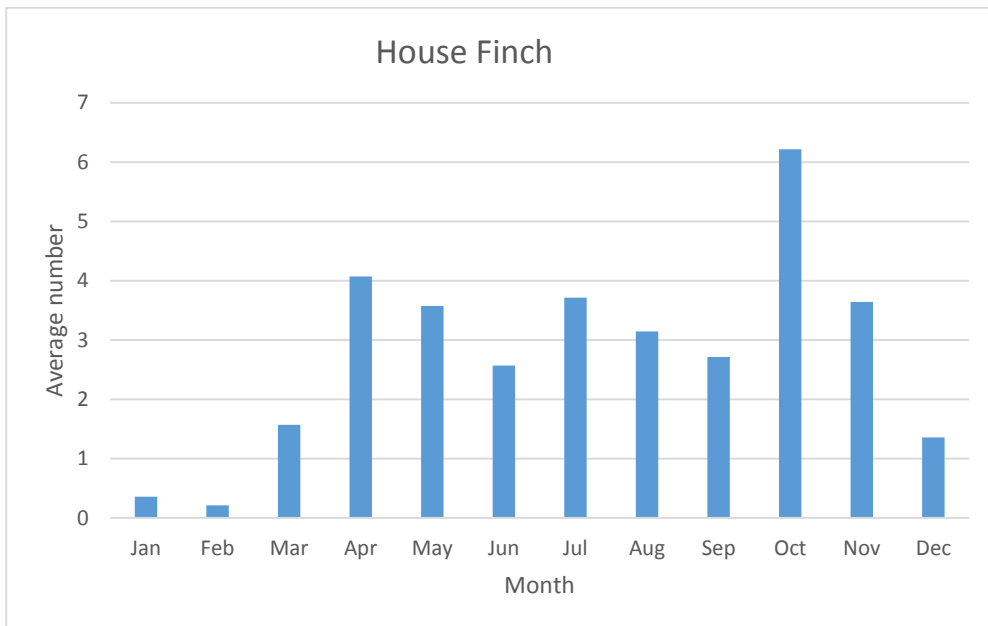

Pipits

U; max count 5

Finches

C; max count 30