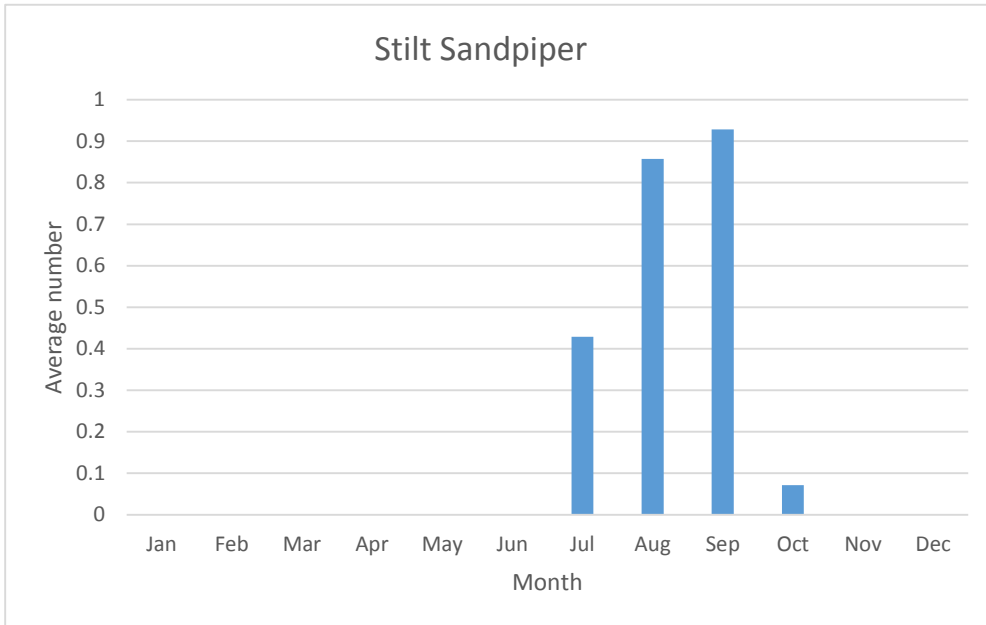

Black-bellied Plover

R; max count 1; 5 reports: May 2006, May 2007, May 2012, Oct 2013, Aug 2019

American Golden-Plover

R; max count 5; 5 reports: May 07, Sep 08, Sep 10, Sep 13, Sep 19

C; max count 54

Piping Plover

V; max count 1; 1 report: Apr 2012

C; max count 234

Sandpipers, Phalaropes, and allies

Hudsonian Godwit

V; max count 9; 2 reports: Sep 11, Aug 16

C since 2011; max count 5

Sanderling

V; 1 report: Sep 2018

C; max count 44

R; max count 2; 7 reports: most recent Oct 2016

C; max count 64

U; max count 8; 8 reports: most recent Sep 2018

Buff-breasted Sandpiper

V; 2 reports: Sep 2011, Sep 2014

C; max count 400

C; max count 48