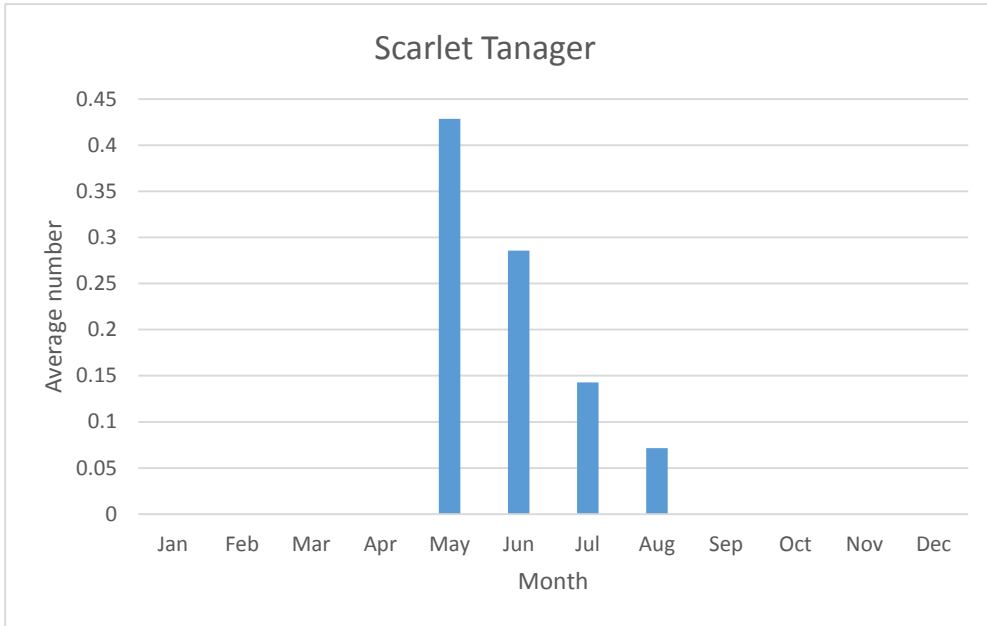

Bay-breasted Warbler

V; max count 1; 3 reports: Sep 2016, May 2019, Oct 2019

Blackburnian Warbler

V; max count 3; 3 reports: May 2014, Sep 2016, May 2019

C; max count 47

U; max count 5

U; max count 3

Black-throated Blue Warbler

R; max count 1; 5 reports: May 2006, May 2016, Oct 2017, May 2019, Oct 2019

U; max count 13

Pine Warbler

V; max count 2; 2 reports: Apr 2012, May 2014

C; max count 18

Prairie Warbler

V; max count 1; 2 reports: May 2012, May 2019

U; max count 8

U; max count 2

Cardinals and allies

Summer Tanager

V; max count 2; 1 report: Jul 2018

U; max count 2

C; max count 21

C; max count 8