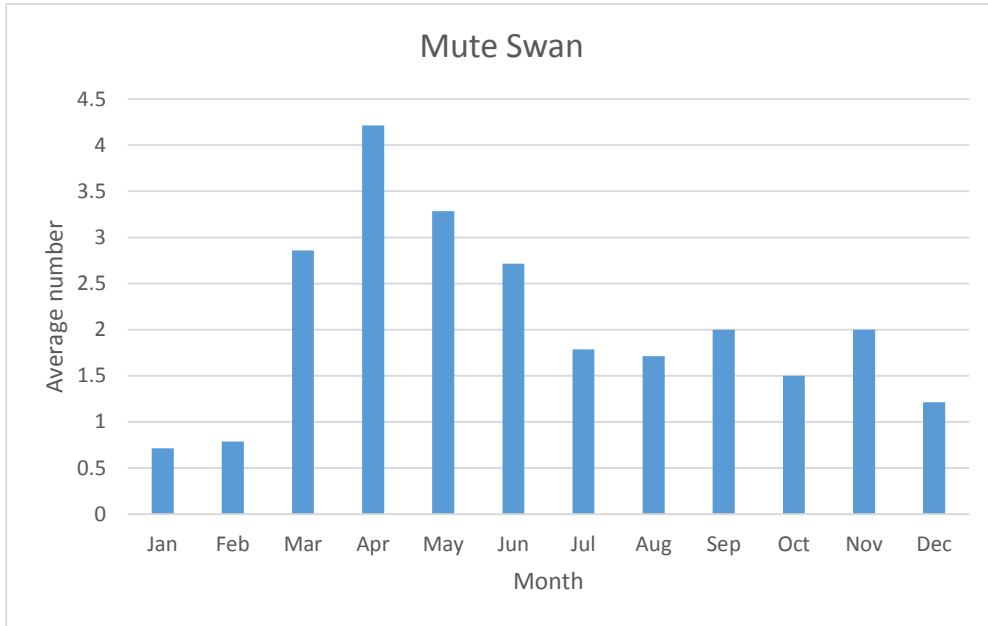

Birds of Eagle Marsh

Bar charts of frequency of occurrence

Compiled by Ed Powers
October 2018; updated December 2019

These charts show the average number of each species reported for each month. Birds reported only rarely do not have a chart, only a list of occurrences. Frequency refers only to Eagle Marsh; some birds that are rare here are common nearby.

Swans, Geese, and Ducks

Black-bellied Whistling-Duck

V; max count 1; 1 report: Aug-Oct 2019

Snow Goose

V; max count 2; 2 reports: Dec 2013, Feb 2016

Greater White-fronted Goose

R; max count 75; 5 reports: Mar 2011, Apr 2015, Feb 2016, Oct 2016, Feb 2019

Cackling Goose

V; max count 8; 1 report: Jan 2013

C; max count 1000

C; max count 32

Trumpeter Swan

V; max count 3; 2 reports: Nov 2017, Mar 2018

U; max count 13

C; max count 156