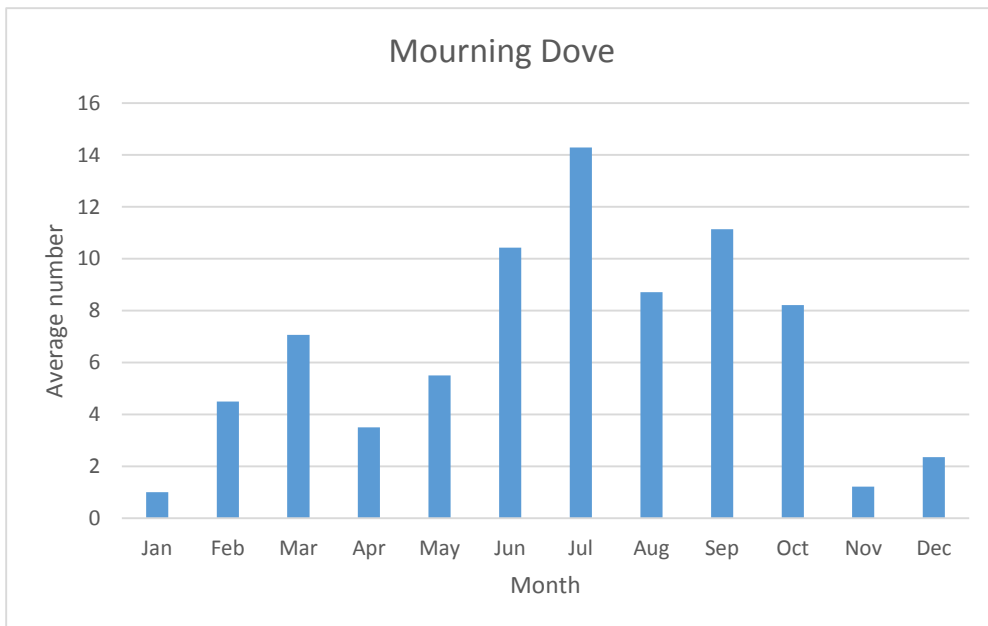

C; max count 13

Eared Grebe

V; max count 1; 3 reports: Mar 2010, Apr 2012, May 2012

Western Grebe

V; max count 1; 1 report: Jun 2010

Pigeons and Doves

C; max count 35

Eurasian Collared Dove

V; max count 1; 1 report: Mar 2011

C; max count 60

Cuckoos

U; max count 2

Black-billed Cuckoo

V; max count 1; 2 reports: Aug 2015, May 2019

Goatsuckers

C; max count 40