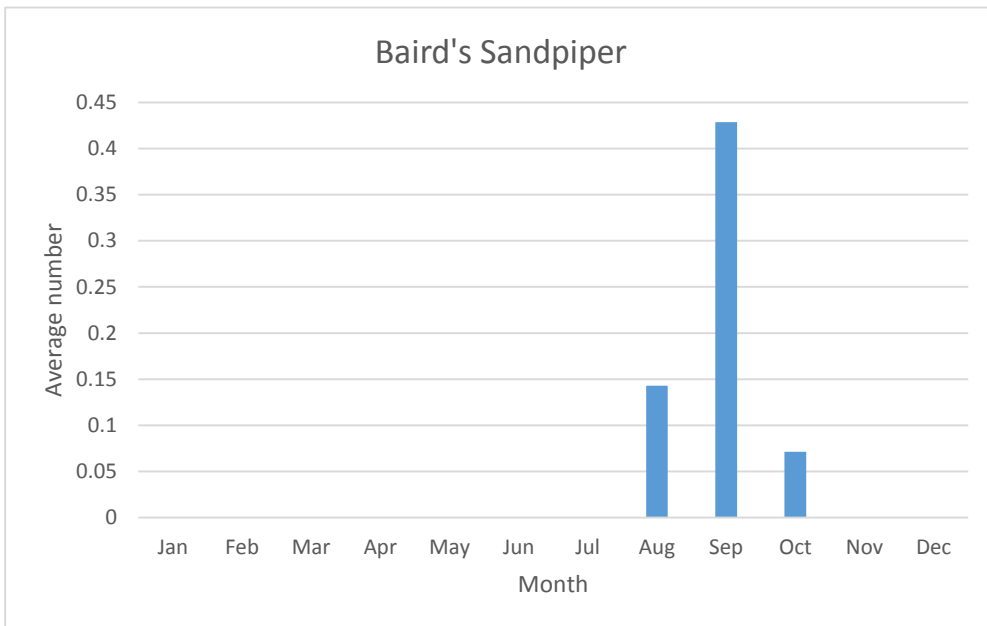

R; max count 2; 7 reports: most recent Oct 2016