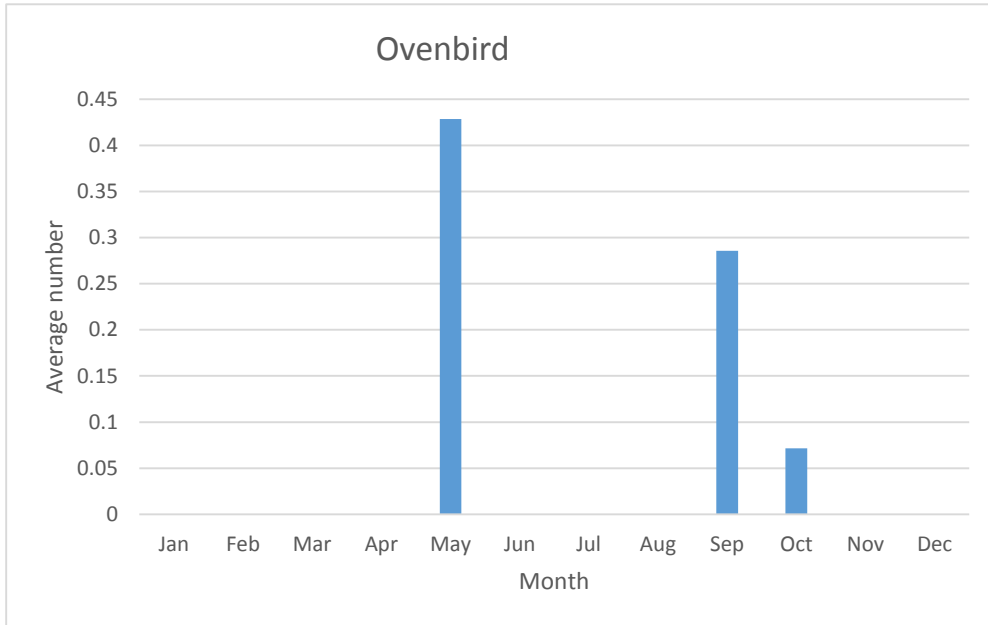

V; max count 1; 1 report: Apr 2012

Nelson's Sparrow

R; max count 1; 4 reports: May 2010, May 2014, May 2015, Sep 2018

U; max count 8

C; max count 69

C; max count 3

C; max count 21

C; max count 100

Harris's Sparrow

V; max count 3; 1 report: Oct 2009

C; max count 40

C; max count 23

Yellow-breasted Chats

U; max count 3

Blackbirds

U; max count 100

C; max count 4,000

Wood-Warblers

U; max count 4

U; max count 3

Blue-winged Warbler

V; max count 1; 1 report: Sep 2013

Black-and-white Warbler

2019

U; max count 4

U; max count 5

Orange-crowned Warbler

V; max count 1; 4 reports: Apr 2006, May 2014, Oct 2014, Oct 2019

U; max count 6

Connecticut Warbler

V; max count 1; 1 report Sep 2015

C; max count 59