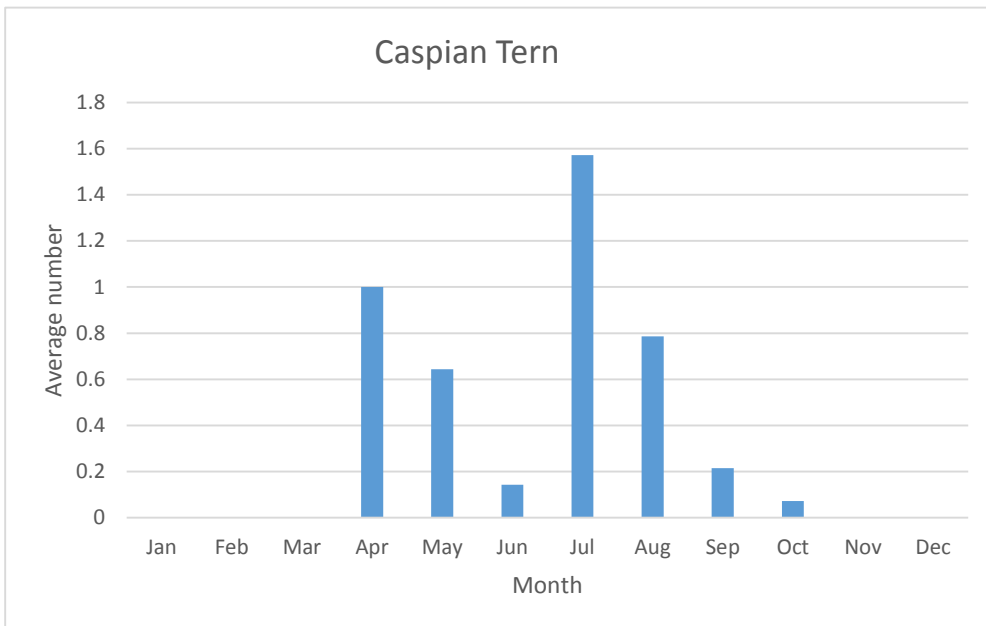

Franklin's Gull

V; max count 3; 2 reports: Sep 2010, Oct 2018

C; max count 1000

C since 2011; max count 14

Lesser Black-backed Gull

V; max count 3; 3 reports: Nov 2013, Nov 2018, Nov 2019

C since 2009; max count 6