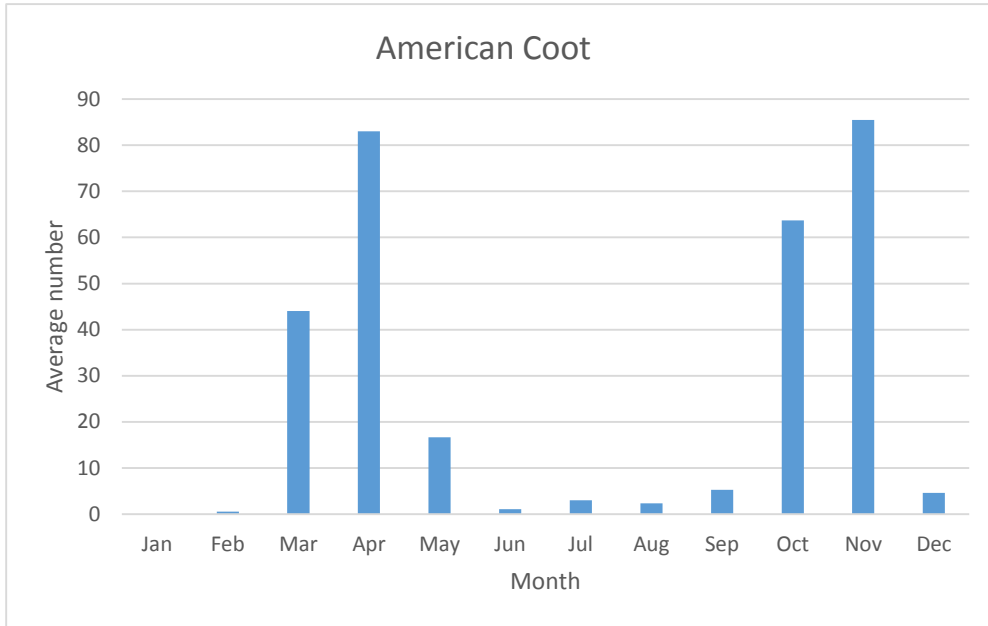

C; max count 330