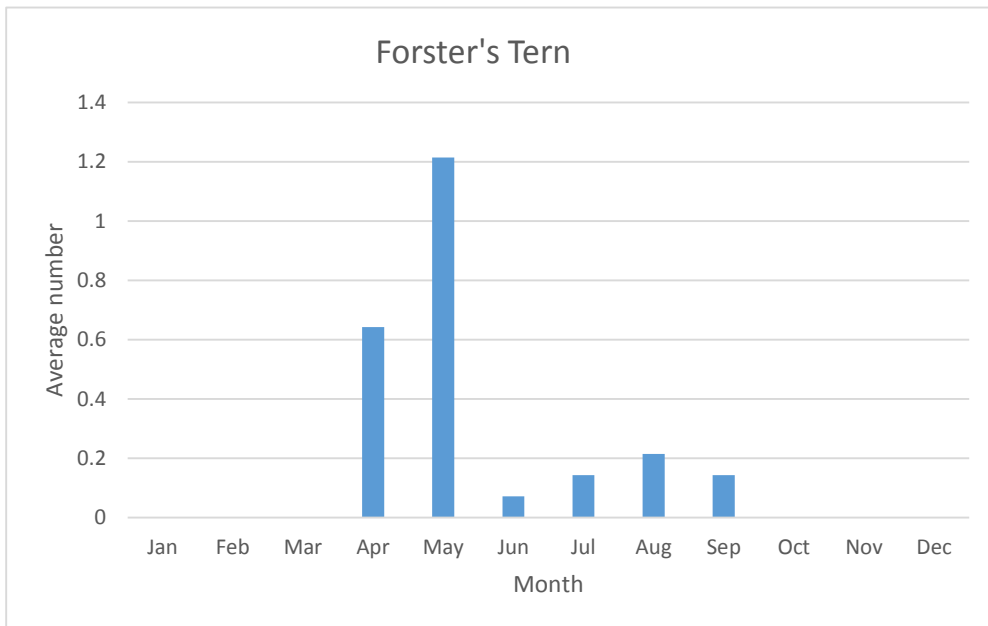

R; max count 14; 2 reports: Apr 2012, Apr 2018

C; max count 18

R; max count 2; 7 reports, most recent Jul 2018

Red-necked Phalarope

R; max count 1; 1 report: Aug 2011

Gulls and Terns

C since 2013; max count 20

Franklin's Gull

V; max count 3; 2 reports: Sep 2010, Oct 2018

C; max count 1000

C since 2011; max count 14

Lesser Black-backed Gull

V; max count 3; 3 reports: Nov 2013, Nov 2018, Nov 2019

C since 2009; max count 6

U; max count 7

U; max count 3

U; max count 6

Loons

Common Loon

V; max count 1; 2 reports: Apr 12, May 12

Cormorants

C; max count 145