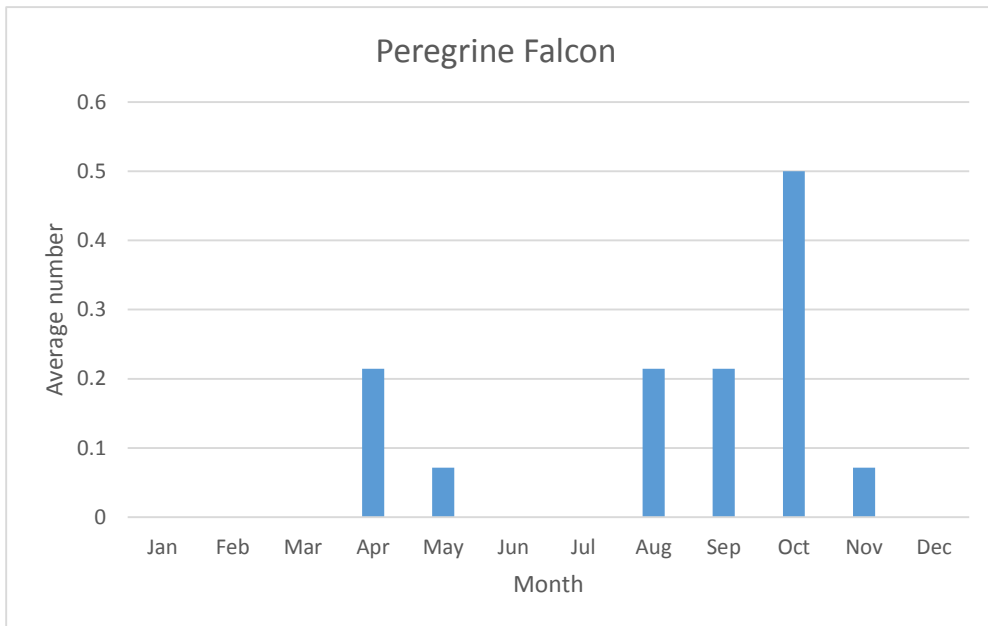

Barred Owl

R; max count 1; 6 reports: May 2014, Mar 2018, Sep 2018, Feb 2019, Aug 2019, Oct 2019

Short-eared Owl

R; max count 3; 5 reports: Oct 2006, Apr 2007, Mar 2009, Jan 2011, Nov 2017

Kingfishers

C; max count 14

Woodpeckers

U; max count 8

C; max count 11

Yellow-bellied Sapsucker

R; max count 5; 5 reports: Apr 2008, Apr 2013, Sep 2013, Apr 2015, Oct 2019

C; max count 8

C since 2010; max count 4

C; max count 5

U; max count 2

Falcons

C; max count 6

Merlin

V; max count 1; 3 occurrences: May 2006, Oct 2016, Oct 2019

U; max count 2

Tyrant Flycatchers

C; max count 6

Yellow-bellied Flycatcher

V; max count 1; 1 report: May 2019

Acadian Flycatcher

R; max count 3; 3 reports: May 2011, June 2012, May 2014

U; max count 1

C; max count 46

U; max count 2

C; max count 5