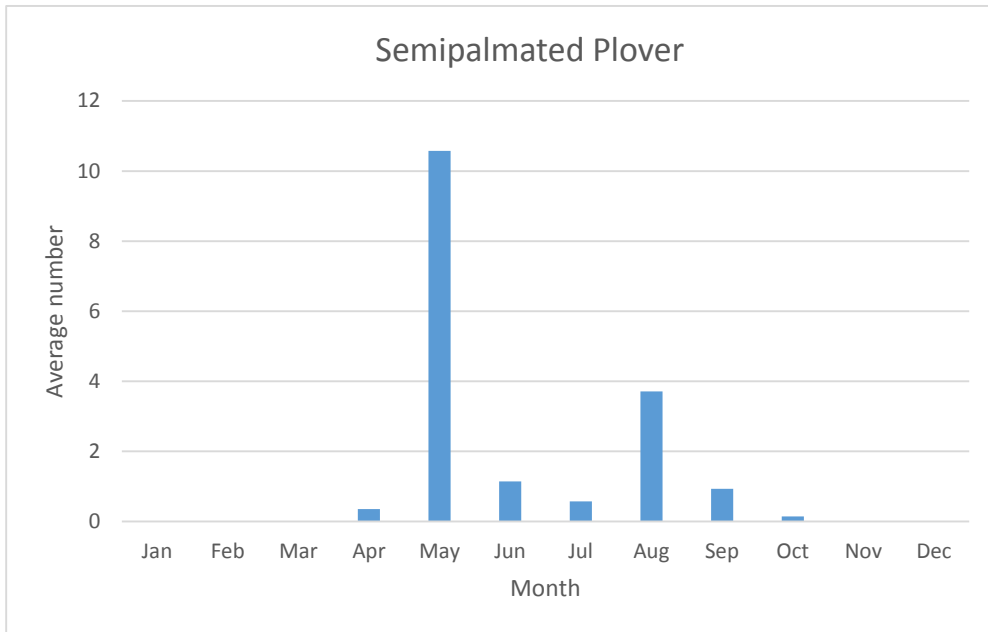

U; max count 19

C; max count 330

C; max count 220

Stilts and Avocets

Black-necked Stilt; max count 6; 4 reports: May 2011, Sep 2011, Apr 2017, Aug 18

R; max count 12; 6 reports: most recent Sep-Oct 2019

Plovers

Black-bellied Plover

R; max count 1; 5 reports: May 2006, May 2007, May 2012, Oct 2013, Aug 2019

American Golden-Plover

R; max count 5; 5 reports: May 07, Sep 08, Sep 10, Sep 13, Sep 19

C; max count 54

Piping Plover