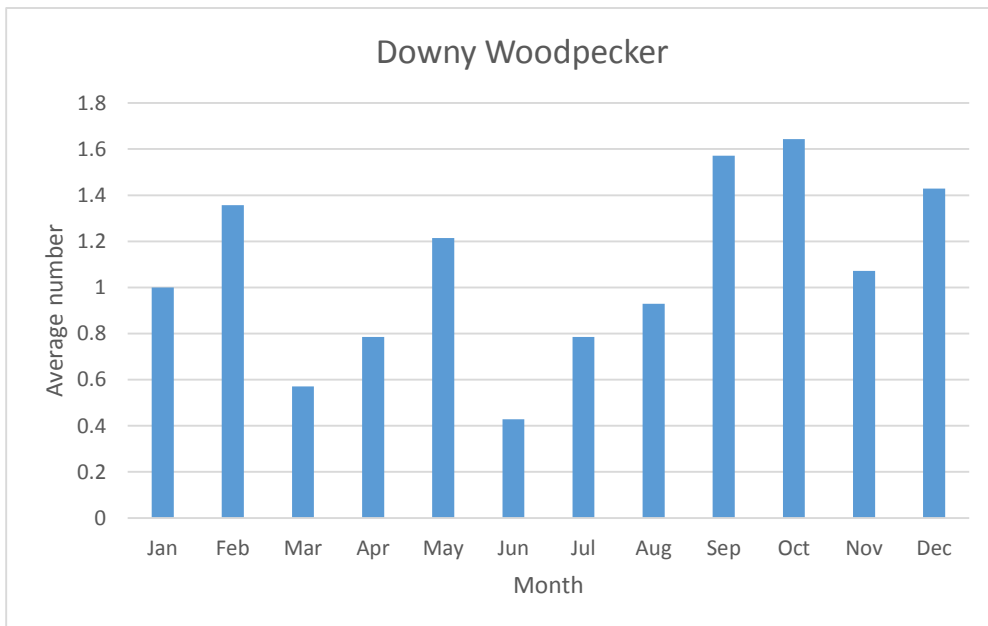

Barred Owl

R; max count 1; 6 reports: May 2014, Mar 2018, Sep 2018, Feb 2019, Aug 2019, Oct 2019

Short-eared Owl

R; max count 3; 5 reports: Oct 2006, Apr 2007, Mar 2009, Jan 2011, Nov 2017

Kingfishers

C; max count 14

Woodpeckers

U; max count 8

C; max count 11

Yellow-bellied Sapsucker

R; max count 5; 5 reports: Apr 2008, Apr 2013, Sep 2013, Apr 2015, Oct 2019

C; max count 8

C since 2010; max count 4

C; max count 5

U; max count 2

Falcons

C; max count 6

Merlin

V; max count 1; 3 occurrences: May 2006, Oct 2016, Oct 2019

U; max count 2

Tyrant Flycatchers

C; max count 6

Yellow-bellied Flycatcher

V; max count 1; 1 report: May 2019

Acadian Flycatcher

R; max count 3; 3 reports: May 2011, June 2012, May 2014

U; max count 1

C; max count 46

U; max count 2

C; max count 5