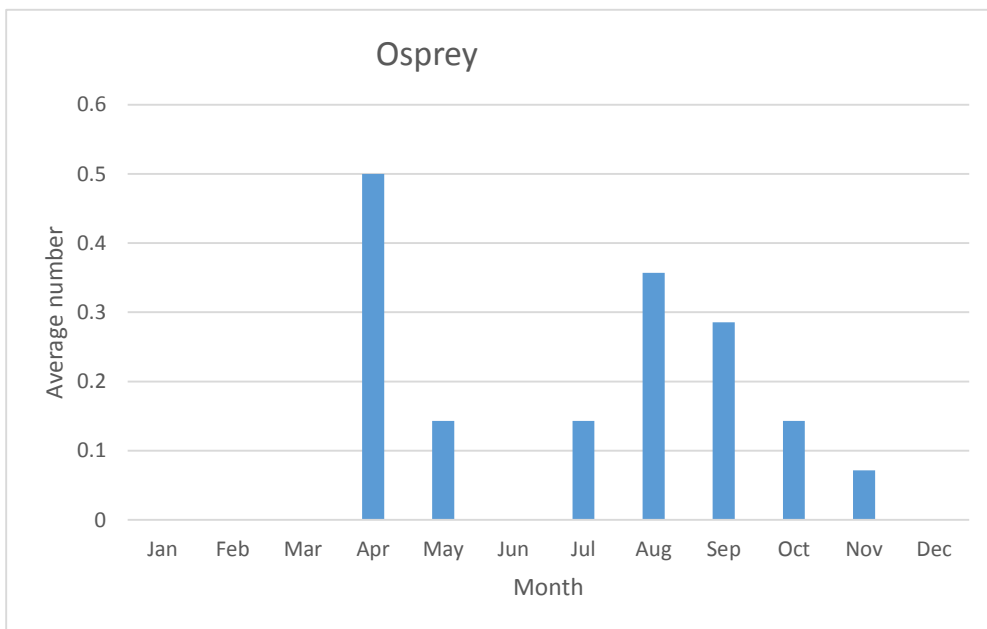

R; max count 7; 7 reports, most recent Apr 2015

C; max count 58

C since 2012; max count 11

Ibis (*Plegadis sp*)

V; max 1; 1 report: May 10

American Vultures, Osprey, Hawks and Eagles

C; max count 137

C since 2012; max count 2

C; max count 5

C; max count 2

U; max count 2

C; max count 2

R; max count 2; 14 reports, most recent Nov 2019

Broad-winged Hawk
2018

C; max count 10

U; max count 2