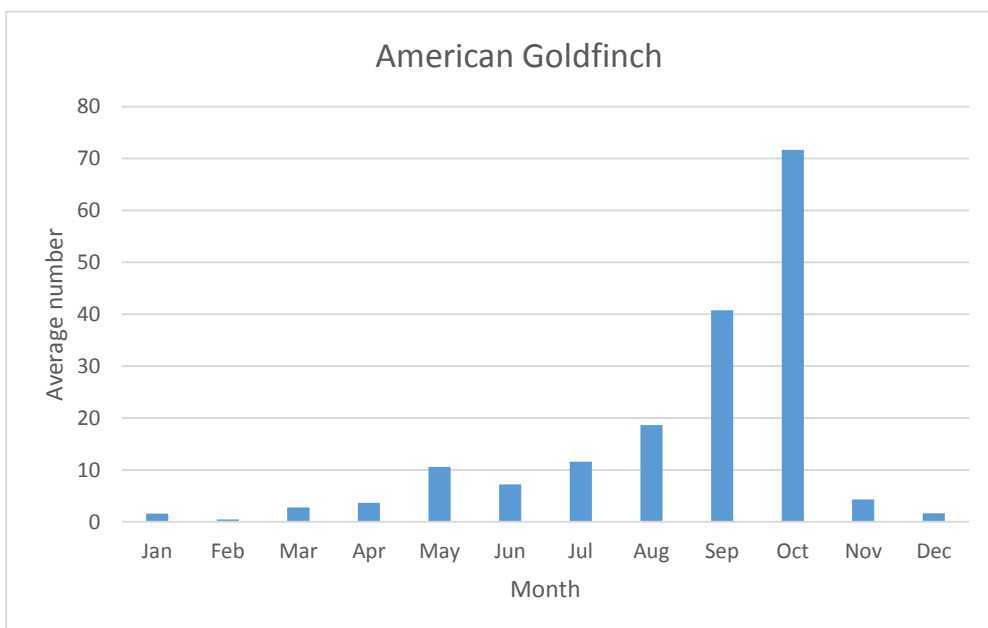

Pine Siskin

V; max count 3; 2 reports: Oct 2014, Oct 2015