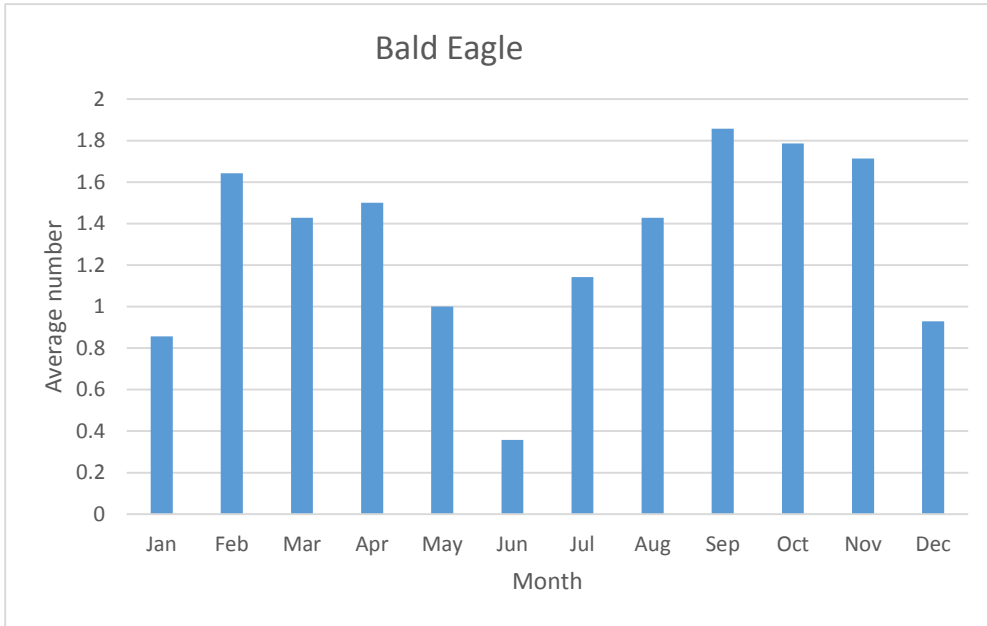

Pelicans, Bitterns and Herons

U; max count 9

U; max count 4

U; max count 6

C; max count 121

C; max count 105

Snowy Egret

V; max count 1; 1 report, Aug 2011

R; max count 7; 7 reports, most recent Apr 2015

C; max count 58

C since 2012; max count 11

Ibis (*Plegadis sp*)

V; max 1; 1 report: May 10

American Vultures, Osprey, Hawks and Eagles

C; max count 137

C since 2012; max count 2

C; max count 5

C; max count 2

U; max count 2

C; max count 2

R; max count 2; 14 reports, most recent Nov 2019

Broad-winged Hawk
2018

C; max count 10

U; max count 2

Golden Eagle

V; max count 1; 1 report, Nov 2013

Owls

Eastern Screech-Owl

R; max count 1; 4 reports: before 2006, Feb 2006, Apr 2016, Oct 2019

U; max count 3

Snowy Owl

V; max count 1; 1 report: Mar 2018