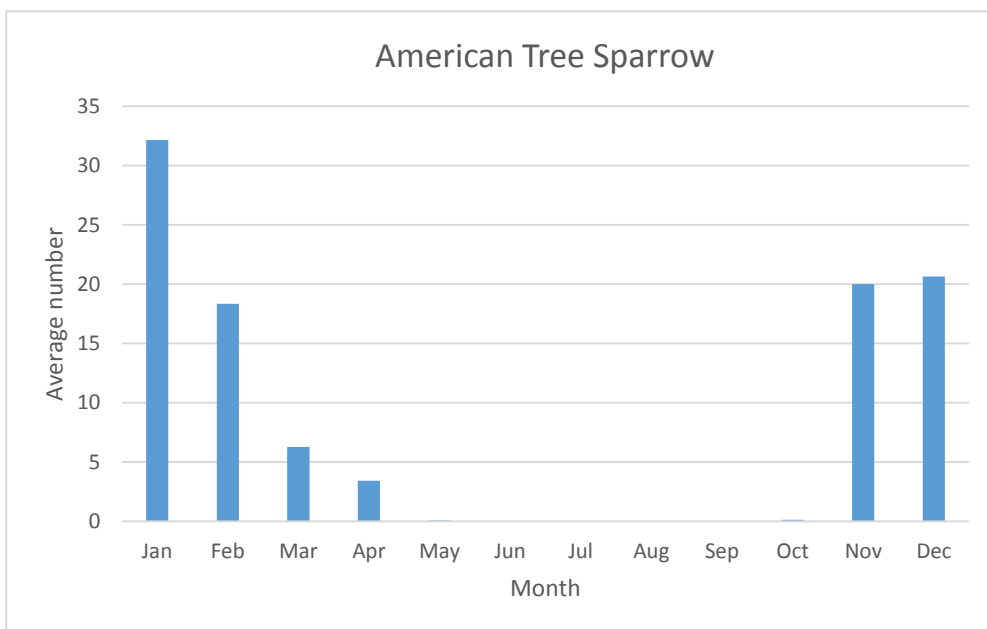

Pine Siskin

V; max count 3; 2 reports: Oct 2014, Oct 2015

C; max count 270

Longspurs and Snow Bunting

Snow Bunting

R; max count 100; 4 reports: Jan 2006, Jan 2007, Dec 2015, Nov 2019

Towhees and Sparrows

C; max count 4

V; max count 1; 1 report: Apr 2012

Nelson's Sparrow

R; max count 1; 4 reports: May 2010, May 2014, May 2015, Sep 2018

U; max count 8

C; max count 69

C; max count 3

C; max count 21

C; max count 100