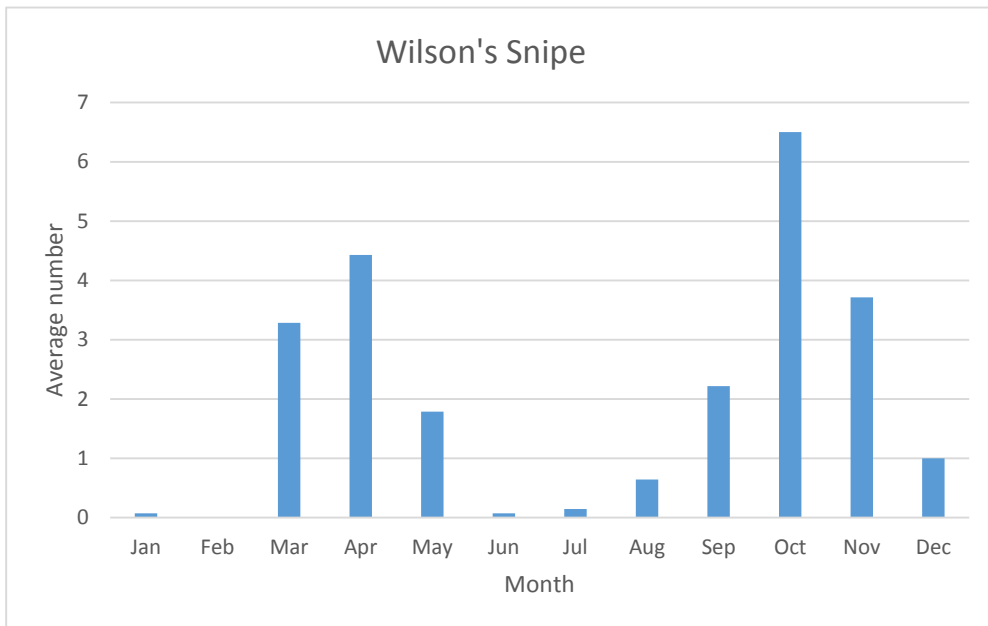

C; max count 40