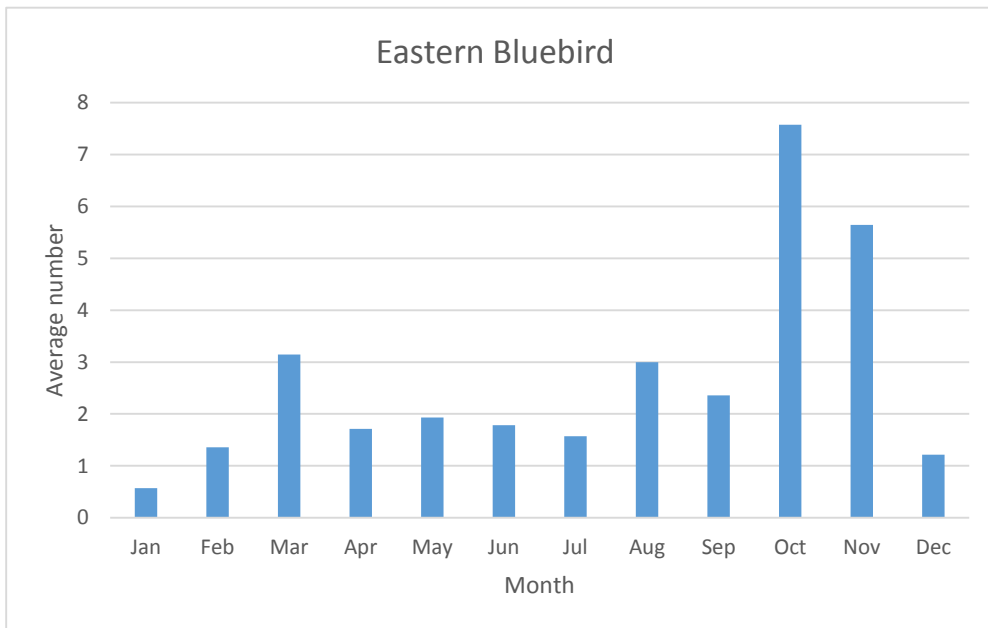

V; max count 2; 2 reports: Oct 2010, May 2019

C; max count 8

Brown Creeper

R; max count 3; 7 reports: Feb 2006, Apr 2009, Feb 2012, Oct 2015, Oct 2017, Dec 2017, Oct 2019

Wrens

C; max count 12

Winter Wren

R; max count 1; 6 reports: Jan 2009, Sep 2009, Nov 2009, Oct 2013, Jan 2016, Oct 2019

U; max count 6

C; max count 16

C; max count 10

Gnatcatchers

C; max count 11

Kinglets

U; max count 20

U; max count 7

Thrushes

C; max count 30

Veery

V; max count 3; 3 reports: May 2013, May 2014, May 2019

Gray-checked Thrush

R; max count 4; 4 reports: Sep 2014, Sep 2015, May 2018, May 2019

U; max count 20

Hermit Thrush

R; max count 1; 6 reports: Feb 2006, Apr 2012, May 2014, Oct 2016, Apr 2019, Oct 2019

U; max count 4

C; max count 1444

Mockingbirds, Thrashers, and allies

C; max count 33

C; max count 5

Northern Mockingbird