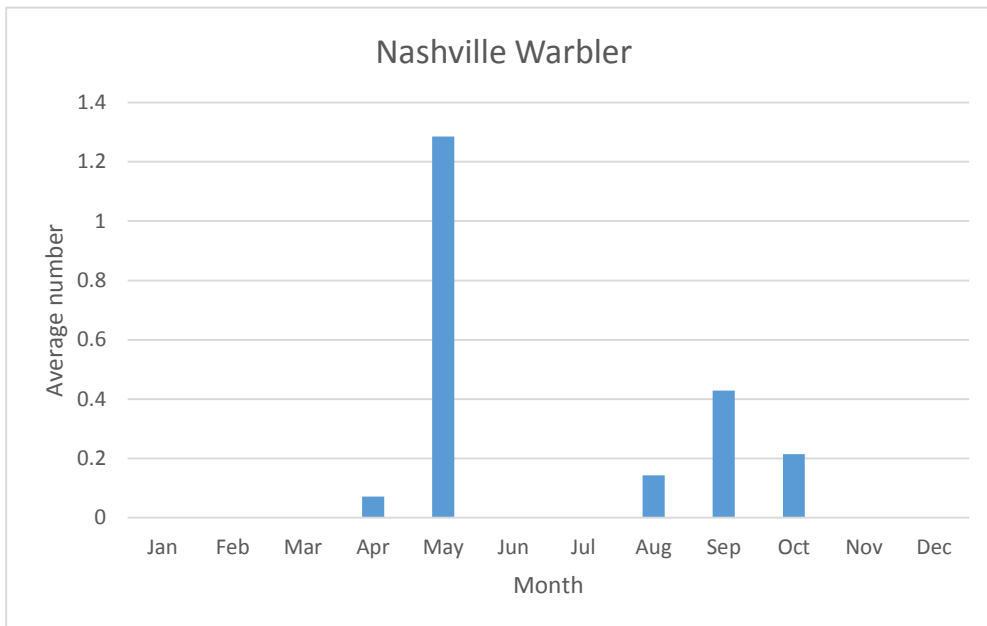

C; max count 4,000

Wood-Warblers

U; max count 4

U; max count 3

Blue-winged Warbler

V; max count 1; 1 report: Sep 2013

Black-and-white Warbler

2019

U; max count 4

U; max count 5

Orange-crowned Warbler

V; max count 1; 4 reports: Apr 2006, May 2014, Oct 2014, Oct 2019

U; max count 6

Connecticut Warbler

V; max count 1; 1 report Sep 2015

C; max count 59

Hooded Warbler

V; max count 1; 1 report Aug 2019

U; max count 13

Cape May Warbler

V; max count 3; 2 reports: May 2014, Oct 2015

Northern Parula

V; max count 9; 3 reports: May 2011, Aug 2018, May 2019

U; max count 2