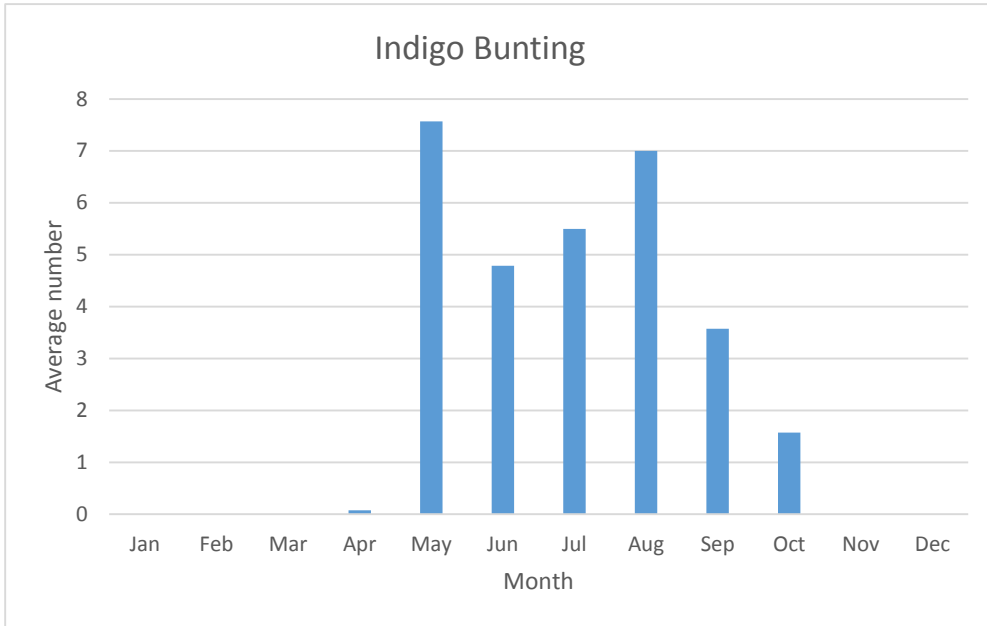

C; max count 49