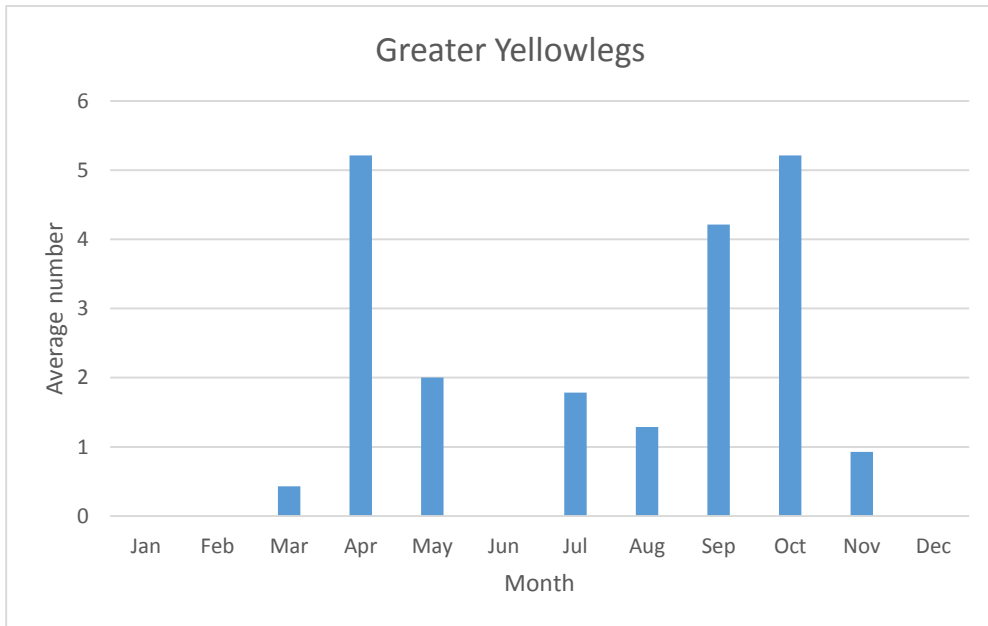

C; max count 44

R; max count 2; 7 reports: most recent Oct 2016

C; max count 64

U; max count 8; 8 reports: most recent Sep 2018

Buff-breasted Sandpiper

V; 2 reports: Sep 2011, Sep 2014

C; max count 400

C; max count 48

U; max count 34

R; max count 6; 7 reports, most recent Oct 2019

C since 2014; max count 17

C; max count 40

C; max count 25

C; max count 18

C; max count 81

Willet

R; max count 14; 2 reports: Apr 2012, Apr 2018

C; max count 18

R; max count 2; 7 reports, most recent Jul 2018

Red-necked Phalarope

R; max count 1; 1 report: Aug 2011

Gulls and Terns

C since 2013; max count 20

Franklin's Gull

V; max count 3; 2 reports: Sep 2010, Oct 2018

C; max count 1000

C since 2011; max count 14

Lesser Black-backed Gull

V; max count 3; 3 reports: Nov 2013, Nov 2018, Nov 2019

C since 2009; max count 6