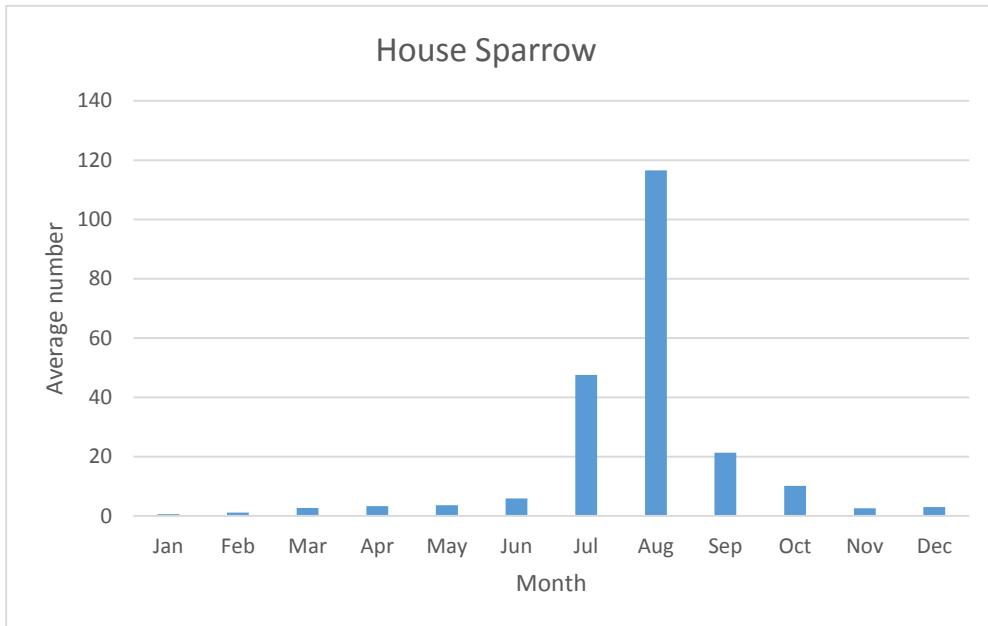

R; max count 1; 6 reports: Feb 2006, Apr 2012, May 2014, Oct 2016, Apr 2019, Oct 2019

U; max count 4

C; max count 1444

Mockingbirds, Thrashers, and allies

C; max count 33

C; max count 5

Northern Mockingbird

R; max count 1; 5 reports: Apr 2011, May 2011, Aug 2012, Feb 2013, Apr 2019

Starlings

C; max count 3000

Waxwings

C; max count 35

Old World Sparrows

C; max count 1000

Pipits