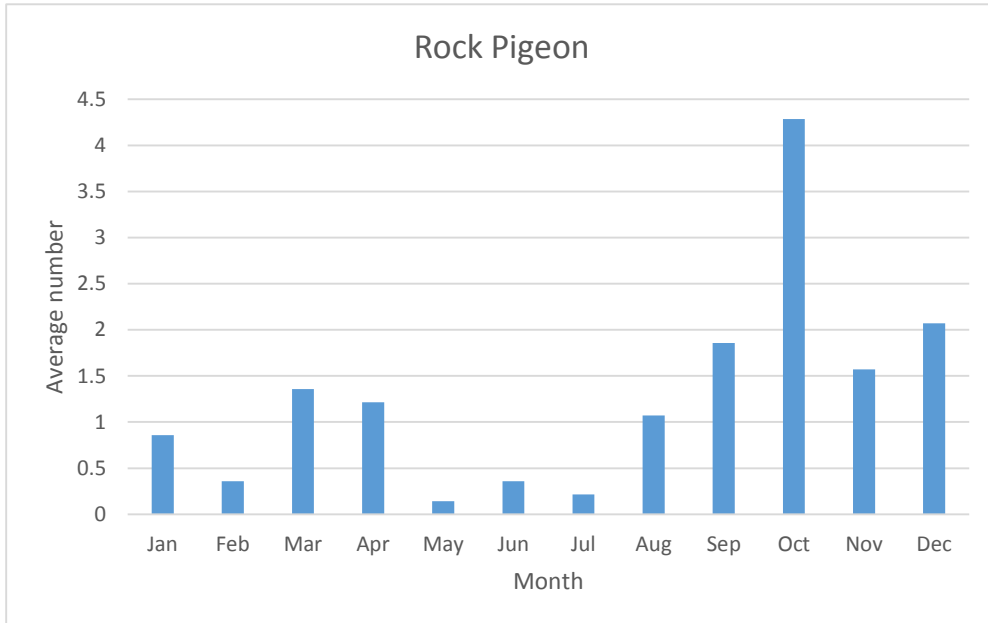

C; max count 13

Eared Grebe

V; max count 1; 3 reports: Mar 2010, Apr 2012, May 2012

Western Grebe

V; max count 1; 1 report: Jun 2010

Pigeons and Doves

C; max count 35

Eurasian Collared Dove

V; max count 1; 1 report: Mar 2011

C; max count 60

Cuckoos

U; max count 2

Black-billed Cuckoo

V; max count 1; 2 reports: Aug 2015, May 2019

Goatsuckers

C; max count 40