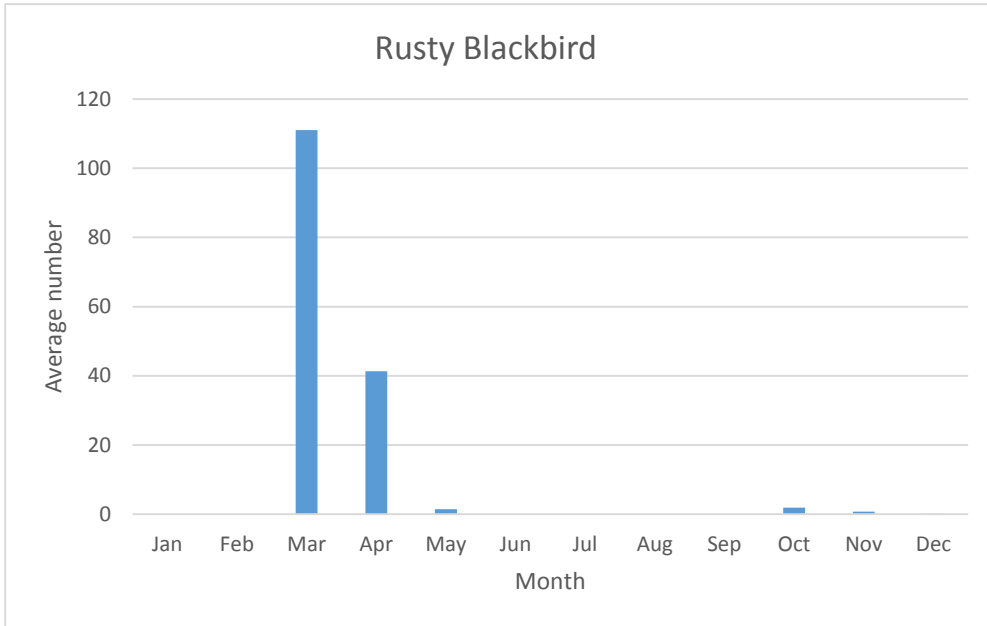

C; max count 1,000

Brewer's Blackbird

V; max count 1; 1 report: Apr 2012

C; max count 4,000