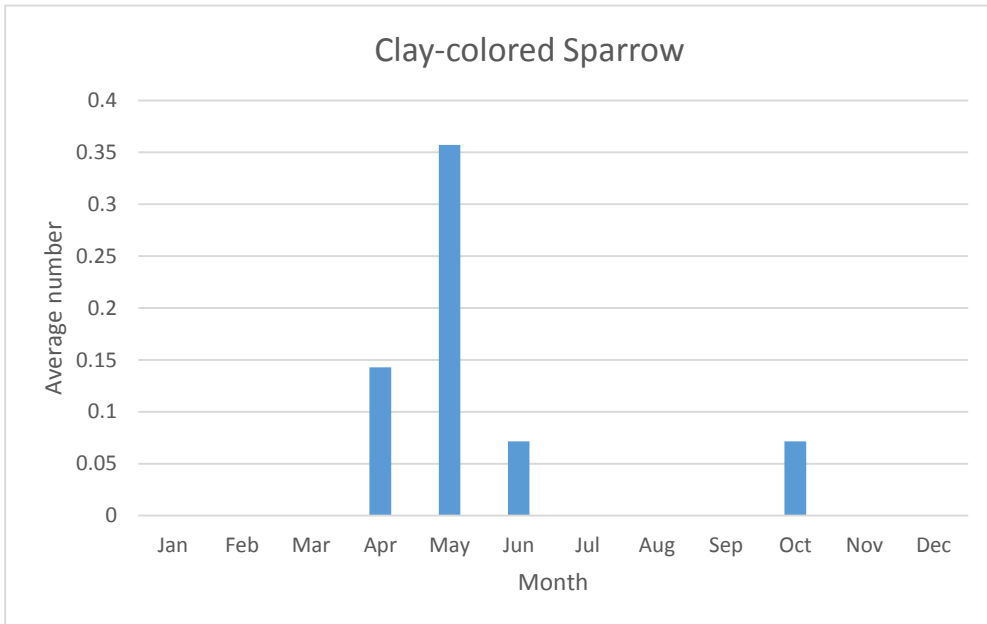

U; max count 2