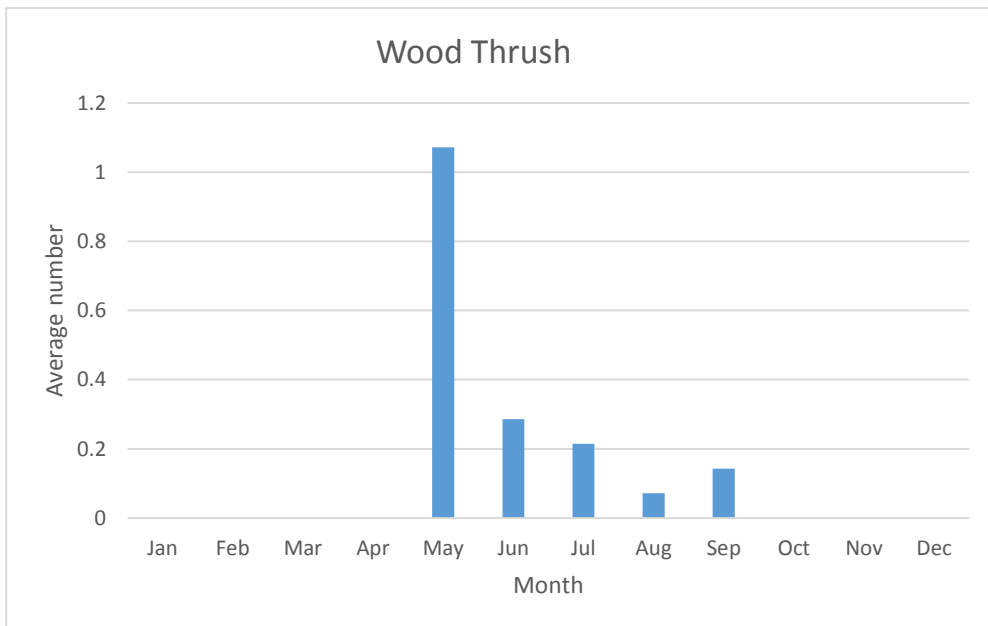

Thrushes

C; max count 30

Veery

V; max count 3; 3 reports: May 2013, May 2014, May 2019

Gray-checked Thrush

R; max count 4; 4 reports: Sep 2014, Sep 2015, May 2018, May 2019

U; max count 20

Hermit Thrush

R; max count 1; 6 reports: Feb 2006, Apr 2012, May 2014, Oct 2016, Apr 2019, Oct 2019

U; max count 4

C; max count 1444

Mockingbirds, Thrashers, and allies

C; max count 33

C; max count 5

Northern Mockingbird