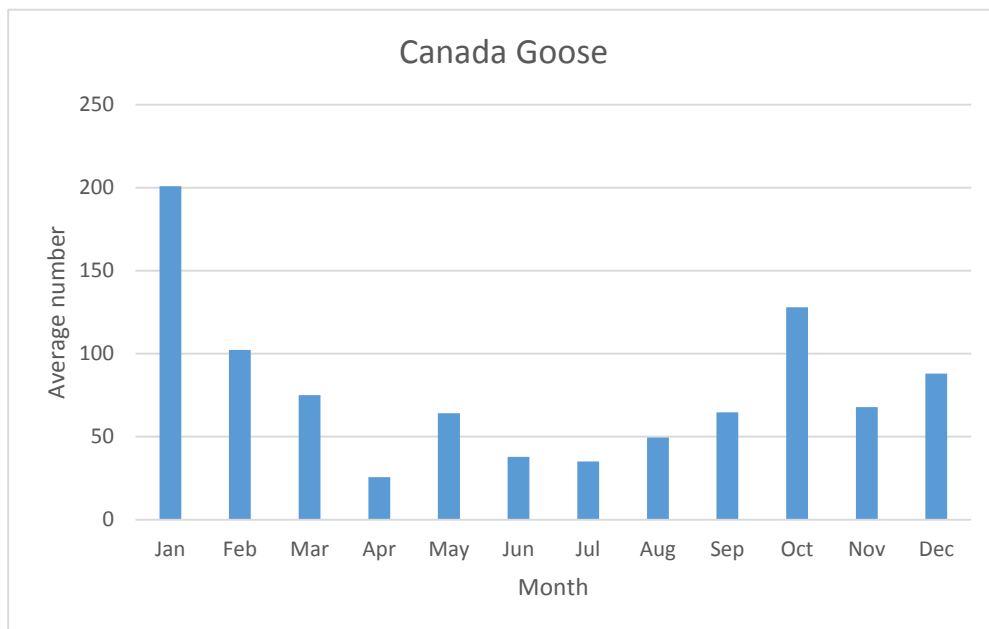

Swans, Geese, and Ducks

Black-bellied Whistling-Duck

V; max count 1; 1 report: Aug-Oct 2019

Snow Goose

V; max count 2; 2 reports: Dec 2013, Feb 2016

Greater White-fronted Goose

R; max count 75; 5 reports: Mar 2011, Apr 2015, Feb 2016, Oct 2016, Feb 2019

Cackling Goose

V; max count 8; 1 report: Jan 2013

C; max count 1000