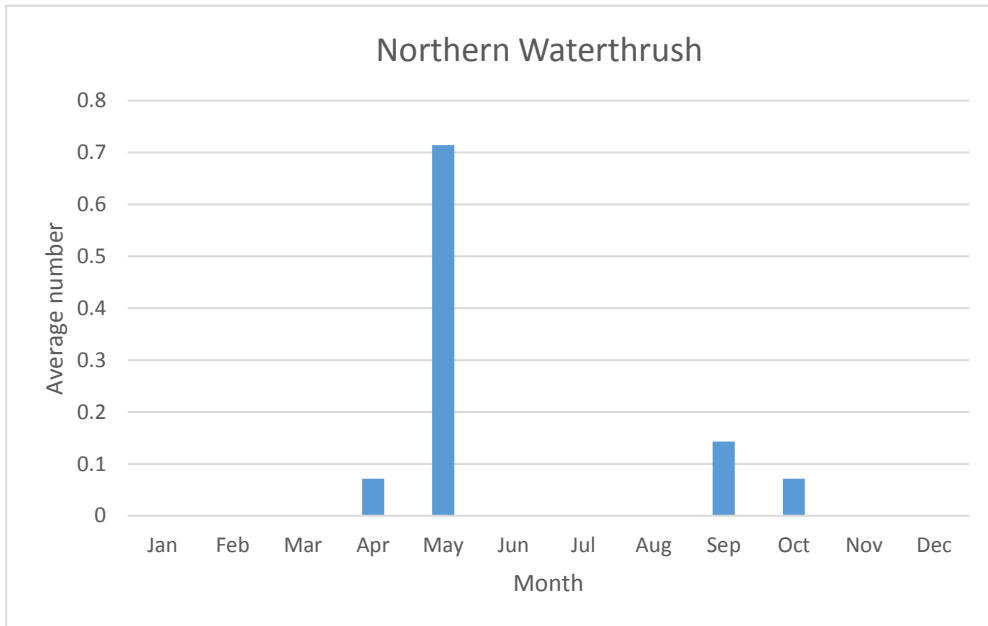

V; max count 1; 1 report: Apr 2012

Nelson's Sparrow

R; max count 1; 4 reports: May 2010, May 2014, May 2015, Sep 2018

U; max count 8

C; max count 69

C; max count 3

C; max count 21

C; max count 100

C; max count 4,000

Wood-Warblers

U; max count 4

U; max count 3

Blue-winged Warbler

V; max count 1; 1 report: Sep 2013

Black-and-white Warbler

2019

U; max count 4

U; max count 5

Orange-crowned Warbler

V; max count 1; 4 reports: Apr 2006, May 2014, Oct 2014, Oct 2019

U; max count 6

Connecticut Warbler

V; max count 1; 1 report Sep 2015

C; max count 59

Hooded Warbler

V; max count 1; 1 report Aug 2019

U; max count 13

Cape May Warbler

V; max count 3; 2 reports: May 2014, Oct 2015

Northern Parula

V; max count 9; 3 reports: May 2011, Aug 2018, May 2019

U; max count 2