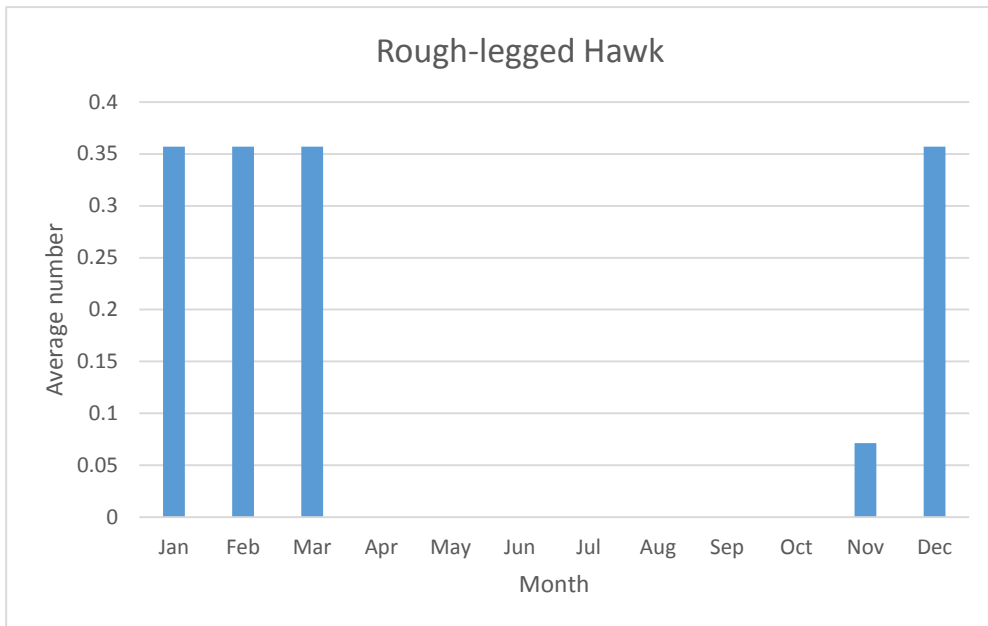

R; max count 7; 7 reports, most recent Apr 2015

C; max count 58

C since 2012; max count 11

Ibis (*Plegadis sp*)

V; max 1; 1 report: May 10

American Vultures, Osprey, Hawks and Eagles

C; max count 137

C since 2012; max count 2

C; max count 5

C; max count 2

U; max count 2

C; max count 2

R; max count 2; 14 reports, most recent Nov 2019

Broad-winged Hawk
2018

C; max count 10

U; max count 2

Golden Eagle

V; max count 1; 1 report, Nov 2013

Owls

Eastern Screech-Owl

R; max count 1; 4 reports: before 2006, Feb 2006, Apr 2016, Oct 2019

U; max count 3

Snowy Owl

V; max count 1; 1 report: Mar 2018

Barred Owl

R; max count 1; 6 reports: May 2014, Mar 2018, Sep 2018, Feb 2019, Aug 2019, Oct 2019

Short-eared Owl

R; max count 3; 5 reports: Oct 2006, Apr 2007, Mar 2009, Jan 2011, Nov 2017

Kingfishers

C; max count 14