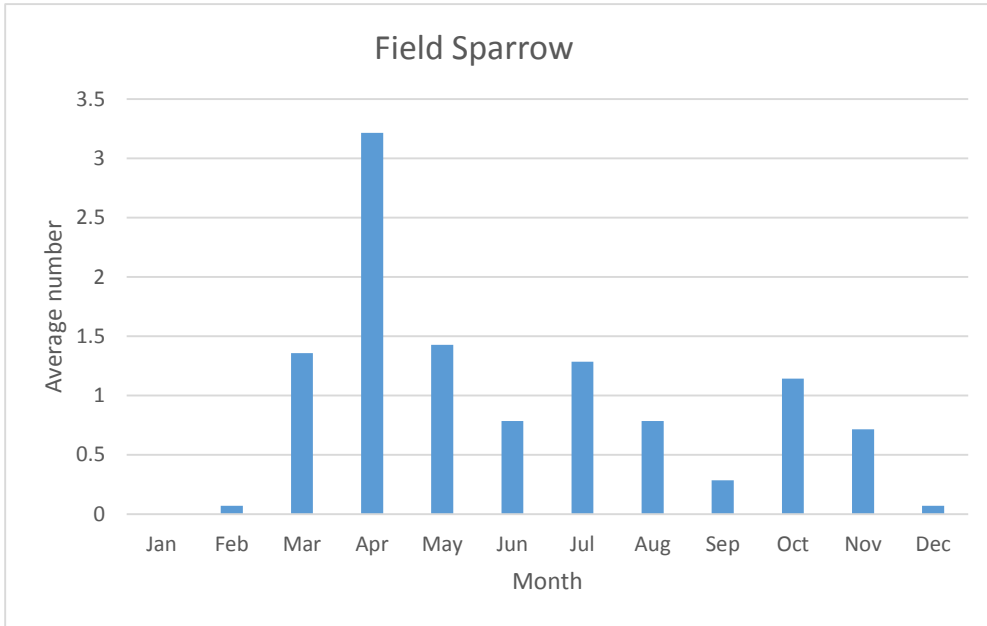

C; max count 10